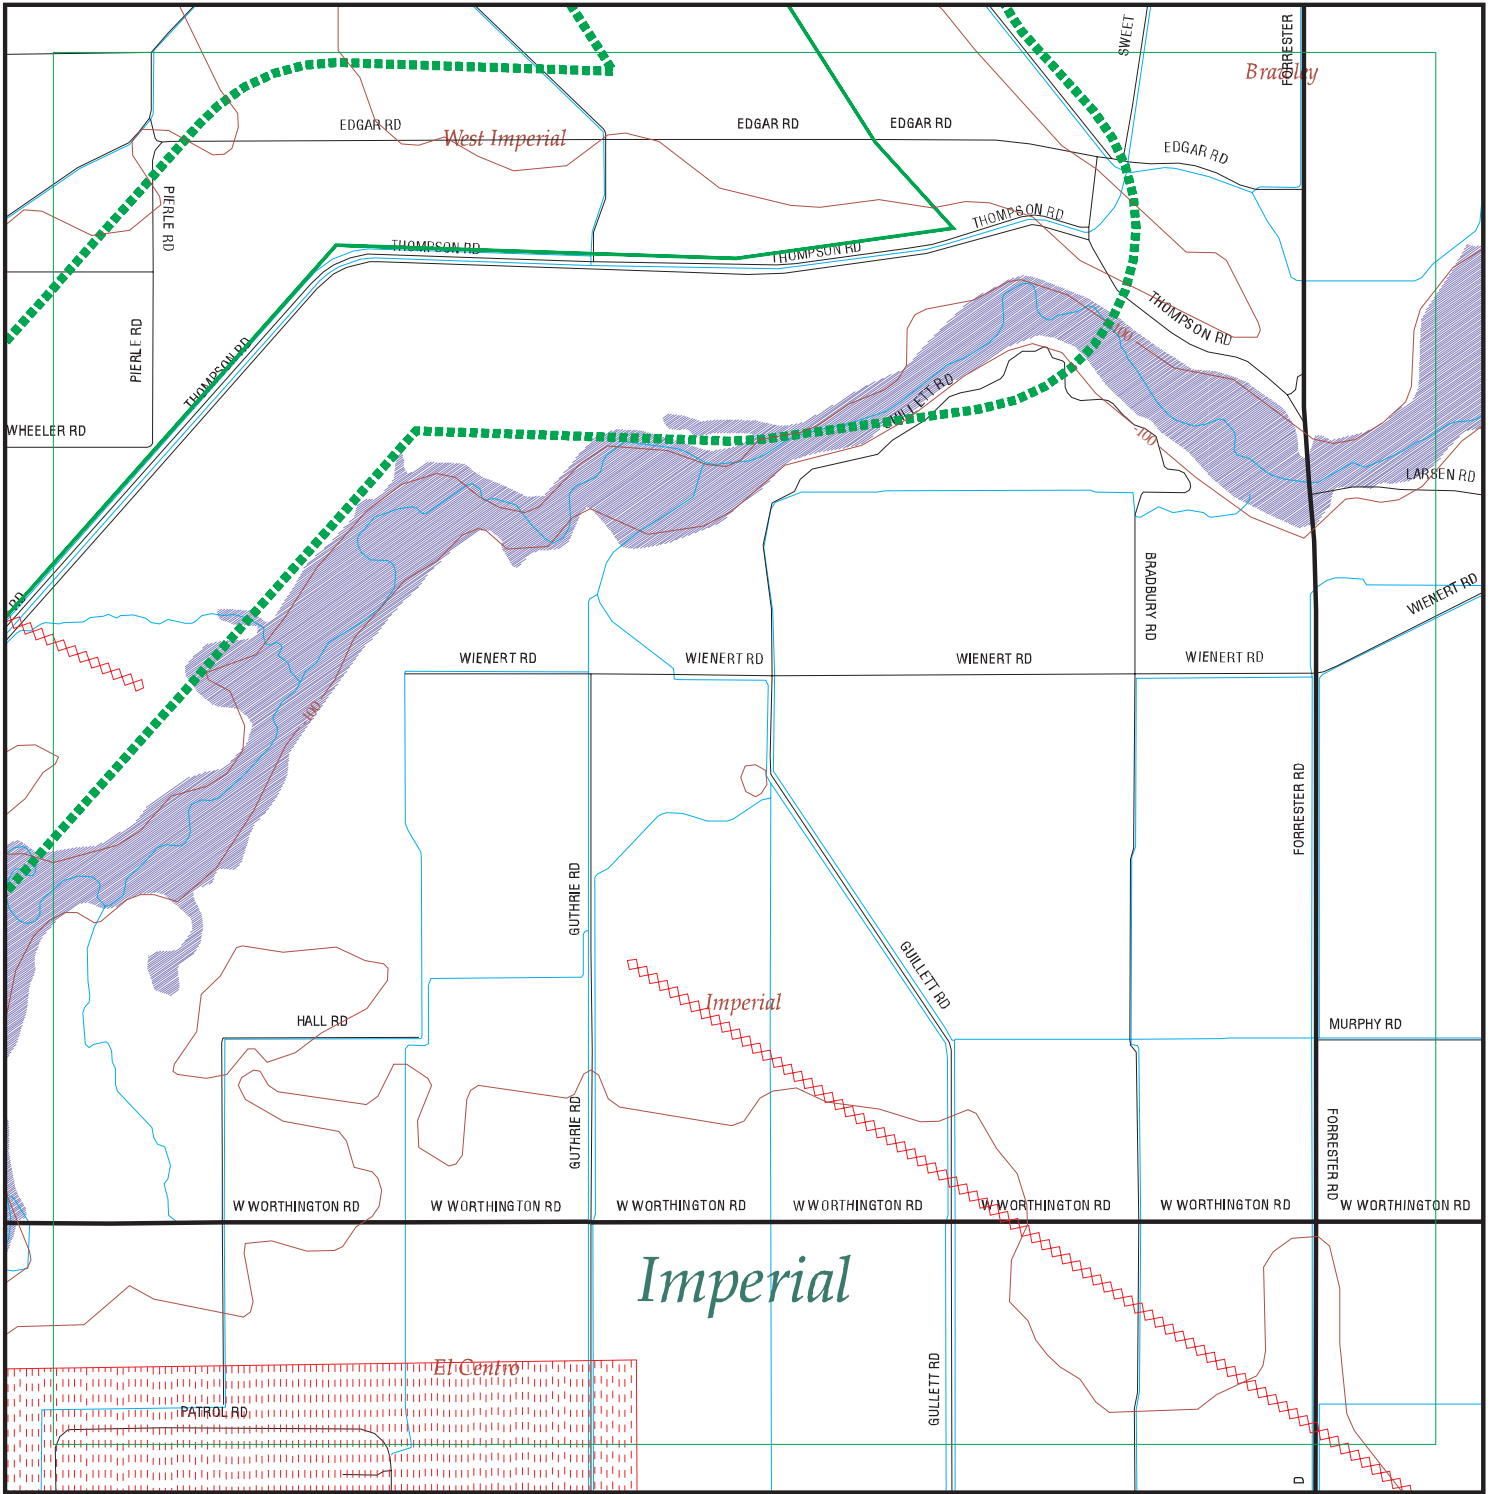

Focus Map 79

EDR DataMap™ - Environmental Atlas™

Sunrise Power Link

Legend

Roads	Waterways	Powerlines	Water	Listed Sites
Major Roads	Railroads	Pipelines	Superfund Sites	
Contour Lines	Study Boundary	Fault Lines	Federal DOD Sites	
100-Yr Flood Zones	Indian Reservations BIA			

Scale in Miles