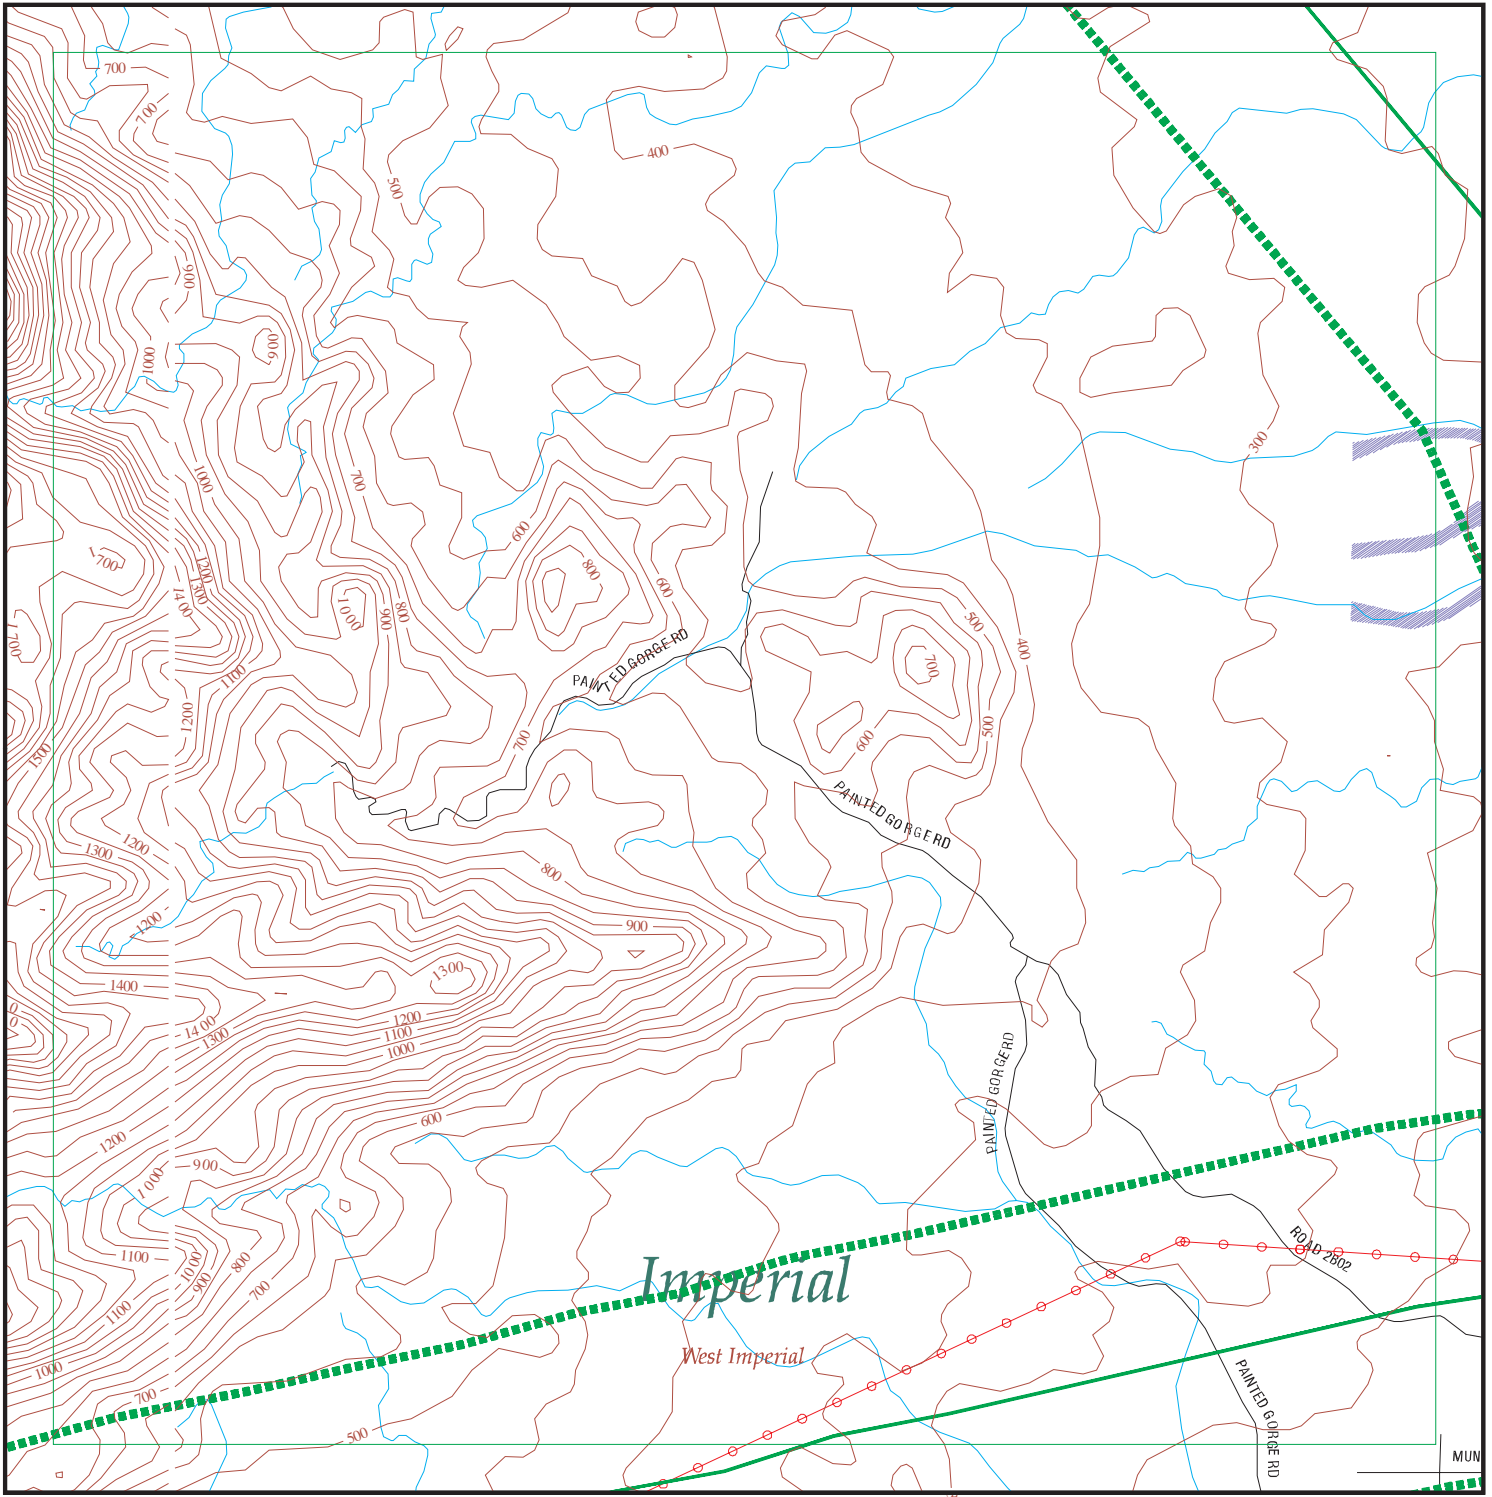

Focus Map 84

EDR DataMap™ - Environmental Atlas™

Sunrise Power Link

Legend

Roads	Waterways	Powerlines	Water	Listed Sites
Major Roads	Railroads	Pipelines	Superfund Sites	
Contour Lines	Study Boundary	Fault Lines	Federal DOD Sites	
Wetlands	100-Yr Flood Zones	Indian Reservations BIA		

Scale in Miles