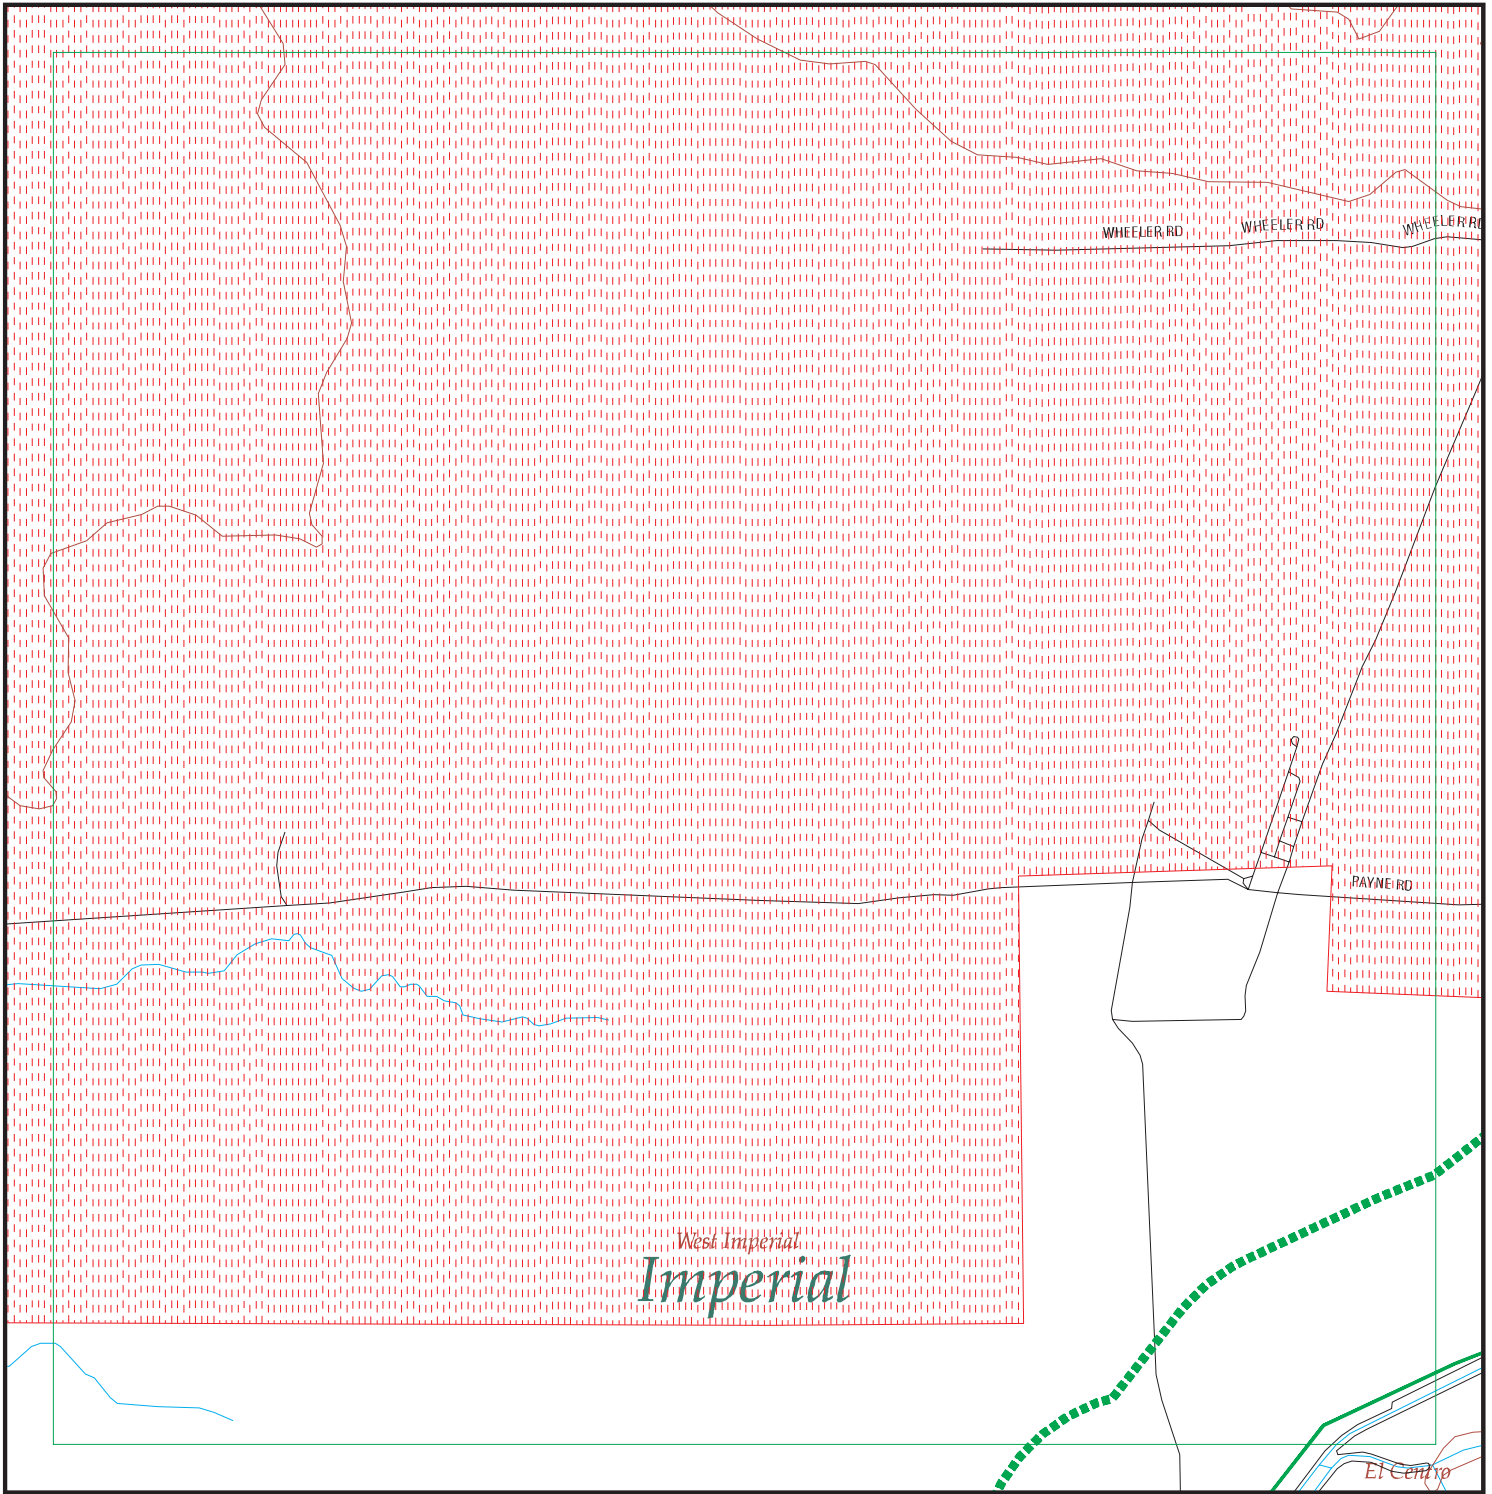

Focus Map 77

EDR DataMap™ - Environmental Atlas™

Sunrise Power Link

Legend

- | | | | | |
|--------------------|-------------------------|-------------|-------------------|--------------|
| Roads | Waterways | Powderlines | Water | Listed Sites |
| Major Roads | Railroads | Pipelines | Superfund Sites | |
| Contour Lines | Study Boundary | Fault Lines | Federal DOD Sites | |
| 100-Yr Flood Zones | Indian Reservations BIA | | | |