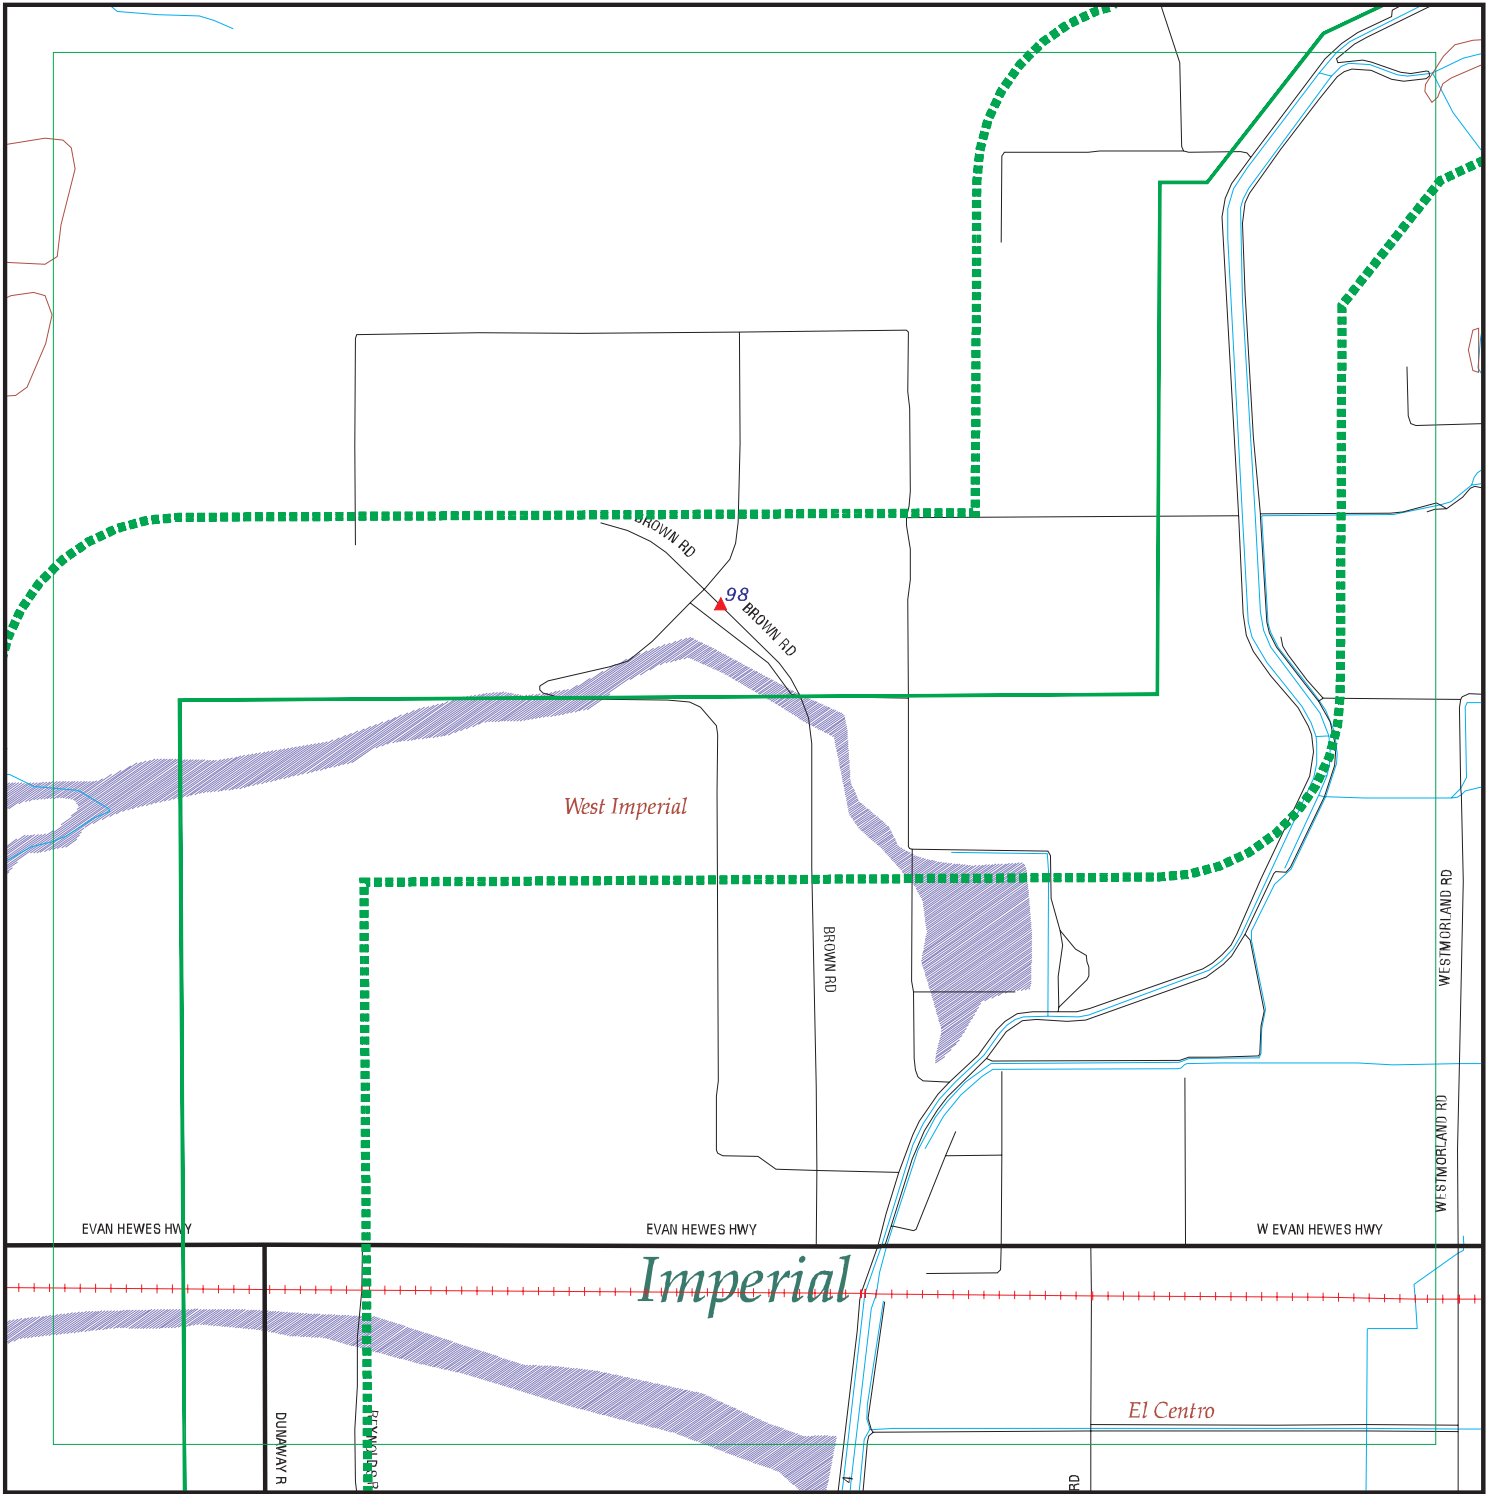

Focus Map 87

EDR DataMap™ - Environmental Atlas™

Sunrise Power Link

Legend

Roads	Waterways	Powerlines	Water	Listed Sites
Major Roads	Railroads	Pipelines	Superfund Sites	
Contour Lines	Study Boundary	Fault Lines	Federal DOD Sites	
100-Yr Flood Zones	Indian Reservations BIA			

Scale in Miles

FOCUS MAP 87 SUMMARY

<u>Database</u>	<u>Total Plotted</u>
<u>FEDERAL RECORDS</u>	
NPL	0
Proposed NPL	0
Delisted NPL	0
NPL RECOVERY	0
CERCLIS	0
CERC-NFRAP	0
CORRACTS	0
RCRA TSD	0
RCRA Lg. Quan. Gen.	0
RCRA Sm. Quan. Gen.	1
ERNS	0
HMIRS	0
US ENG CONTROLS	0
US INST CONTROL	0
DOD	0
FUDS	0
US BROWNFIELDS	0
CONSENT	0
ROD	0
UMTRA	0
ODI	0
TRIS	0
TSCA	0
FTTS	0
SSTS	0
PADS	0
MLTS	0
MINES	0
FINDS	1
RAATS	0
<u>STATE AND LOCAL RECORDS</u>	
AWP	0
Cal-Sites	0
CA Bond Exp. Plan	0
NFA	0
NFE	0
REF	0
SCH	0
Toxic Pits	0
State Landfill	0
CA WDS	1
WMUDS/SWAT	0
Cortese	1
SWRCY	0
LUST	1
CA FID UST	0