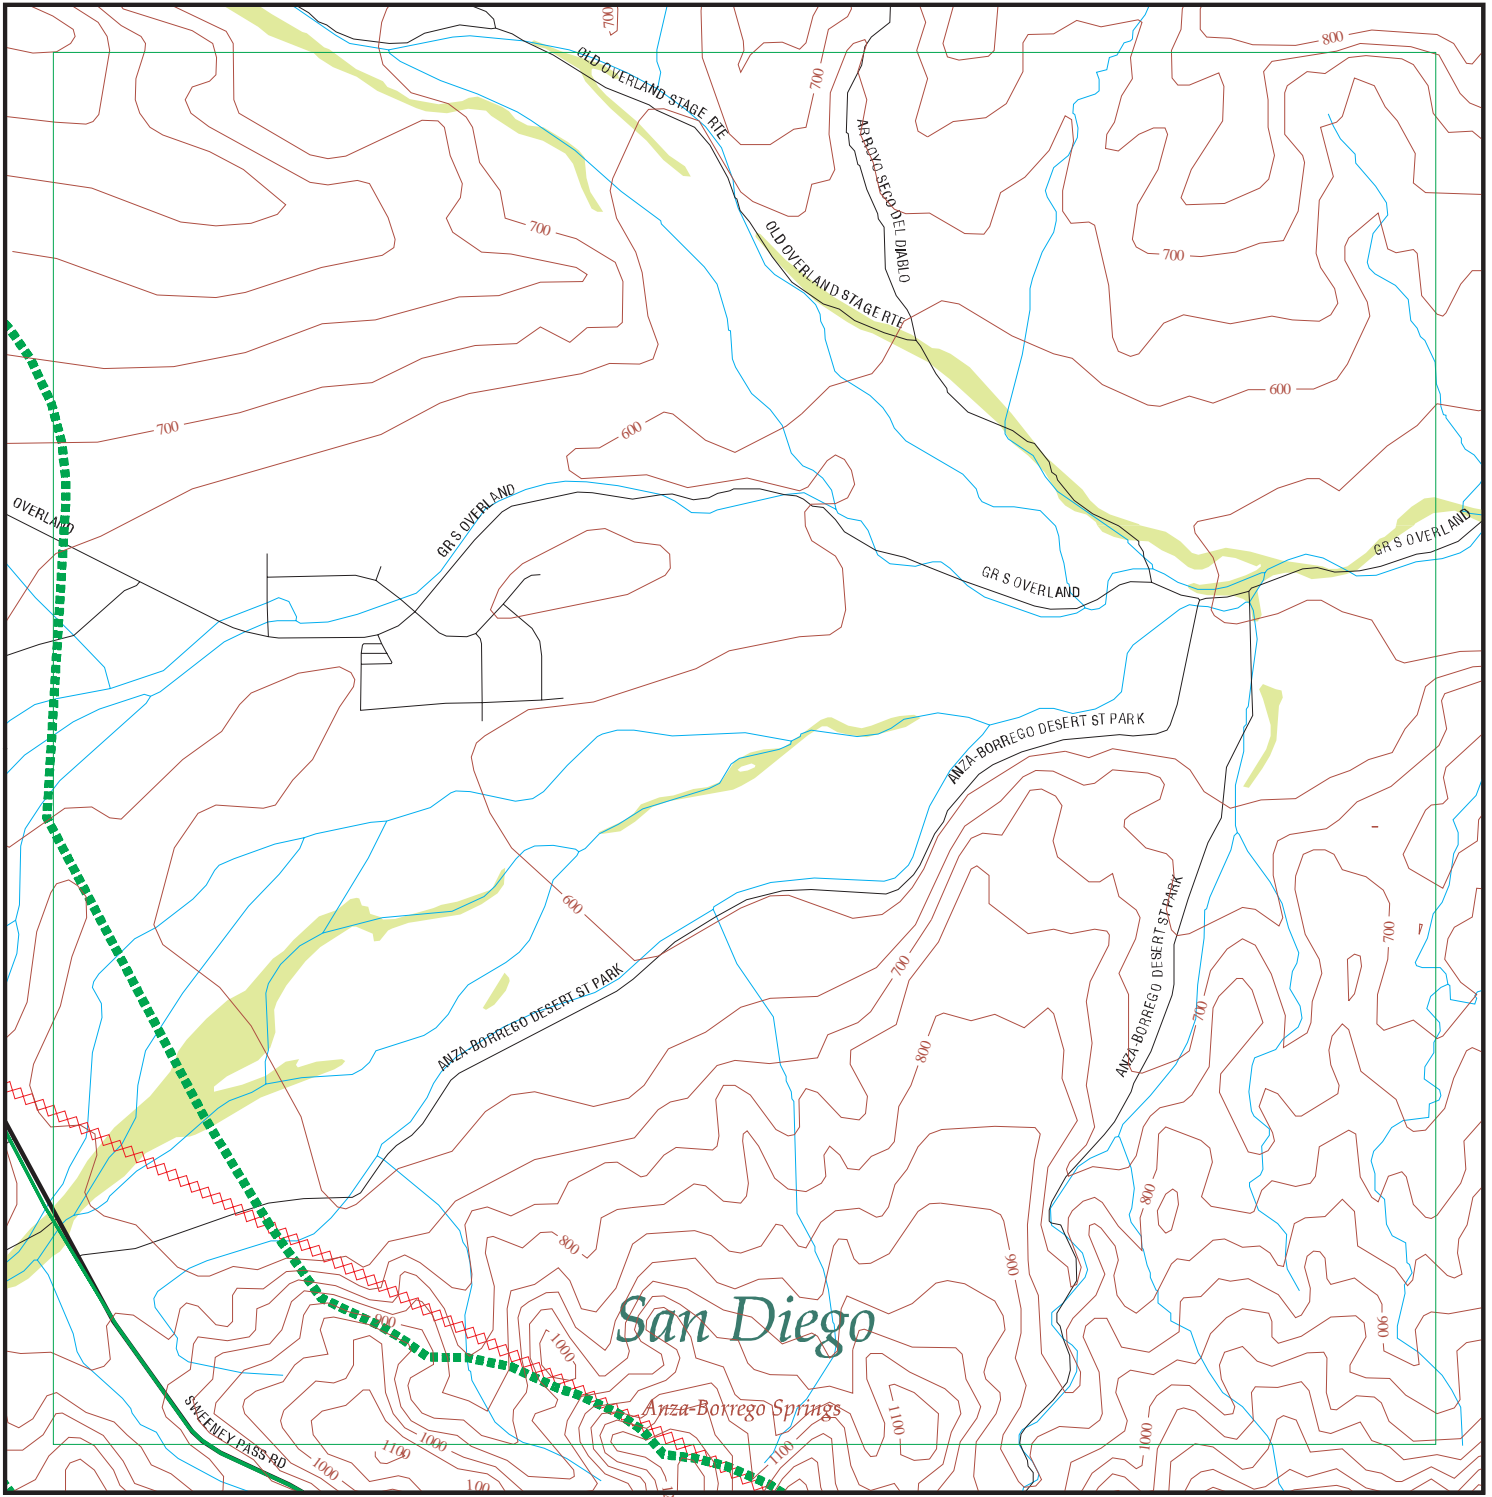

Focus Map 74

EDR DataMap™ - Environmental Atlas™

Sunrise Power Link

Legend

Roads	Waterways	Powerlines	Water	Listed Sites
Major Roads	Railroads	Pipelines	Superfund Sites	
Contour Lines	Study Boundary	Fault Lines	Federal DOD Sites	
Wetlands		Indian Reservations BIA		

Scale in Miles