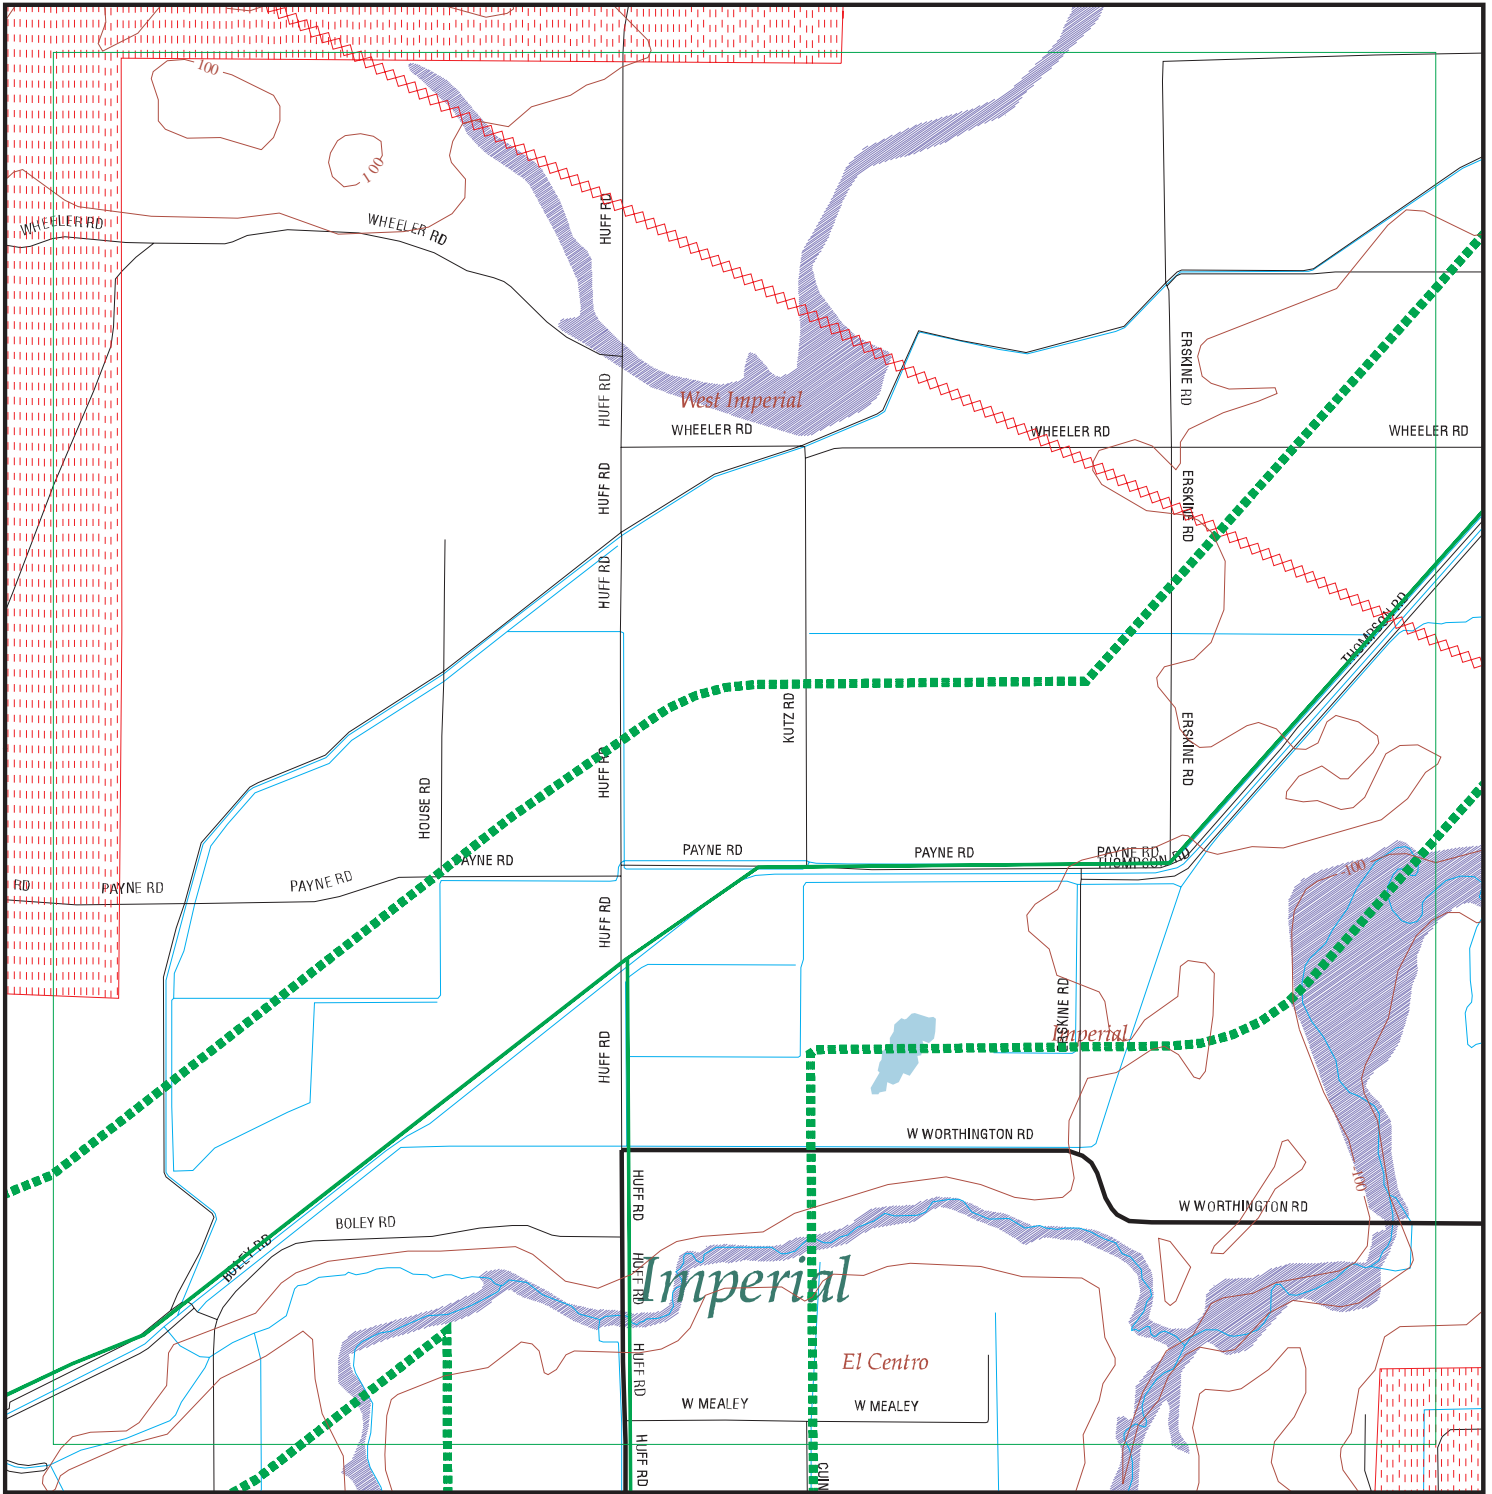

Focus Map 78

EDR DataMap™ - Environmental Atlas™

Sunrise Power Link

Legend

- | | | | | |
|--------------------|-------------------------|-------------|-------------------|--------------|
| Roads | Waterways | Powerlines | Water | Listed Sites |
| Major Roads | Railroads | Pipelines | Superfund Sites | |
| Contour Lines | Study Boundary | Fault Lines | Federal DOD Sites | |
| 100-Yr Flood Zones | Indian Reservations BIA | | | |