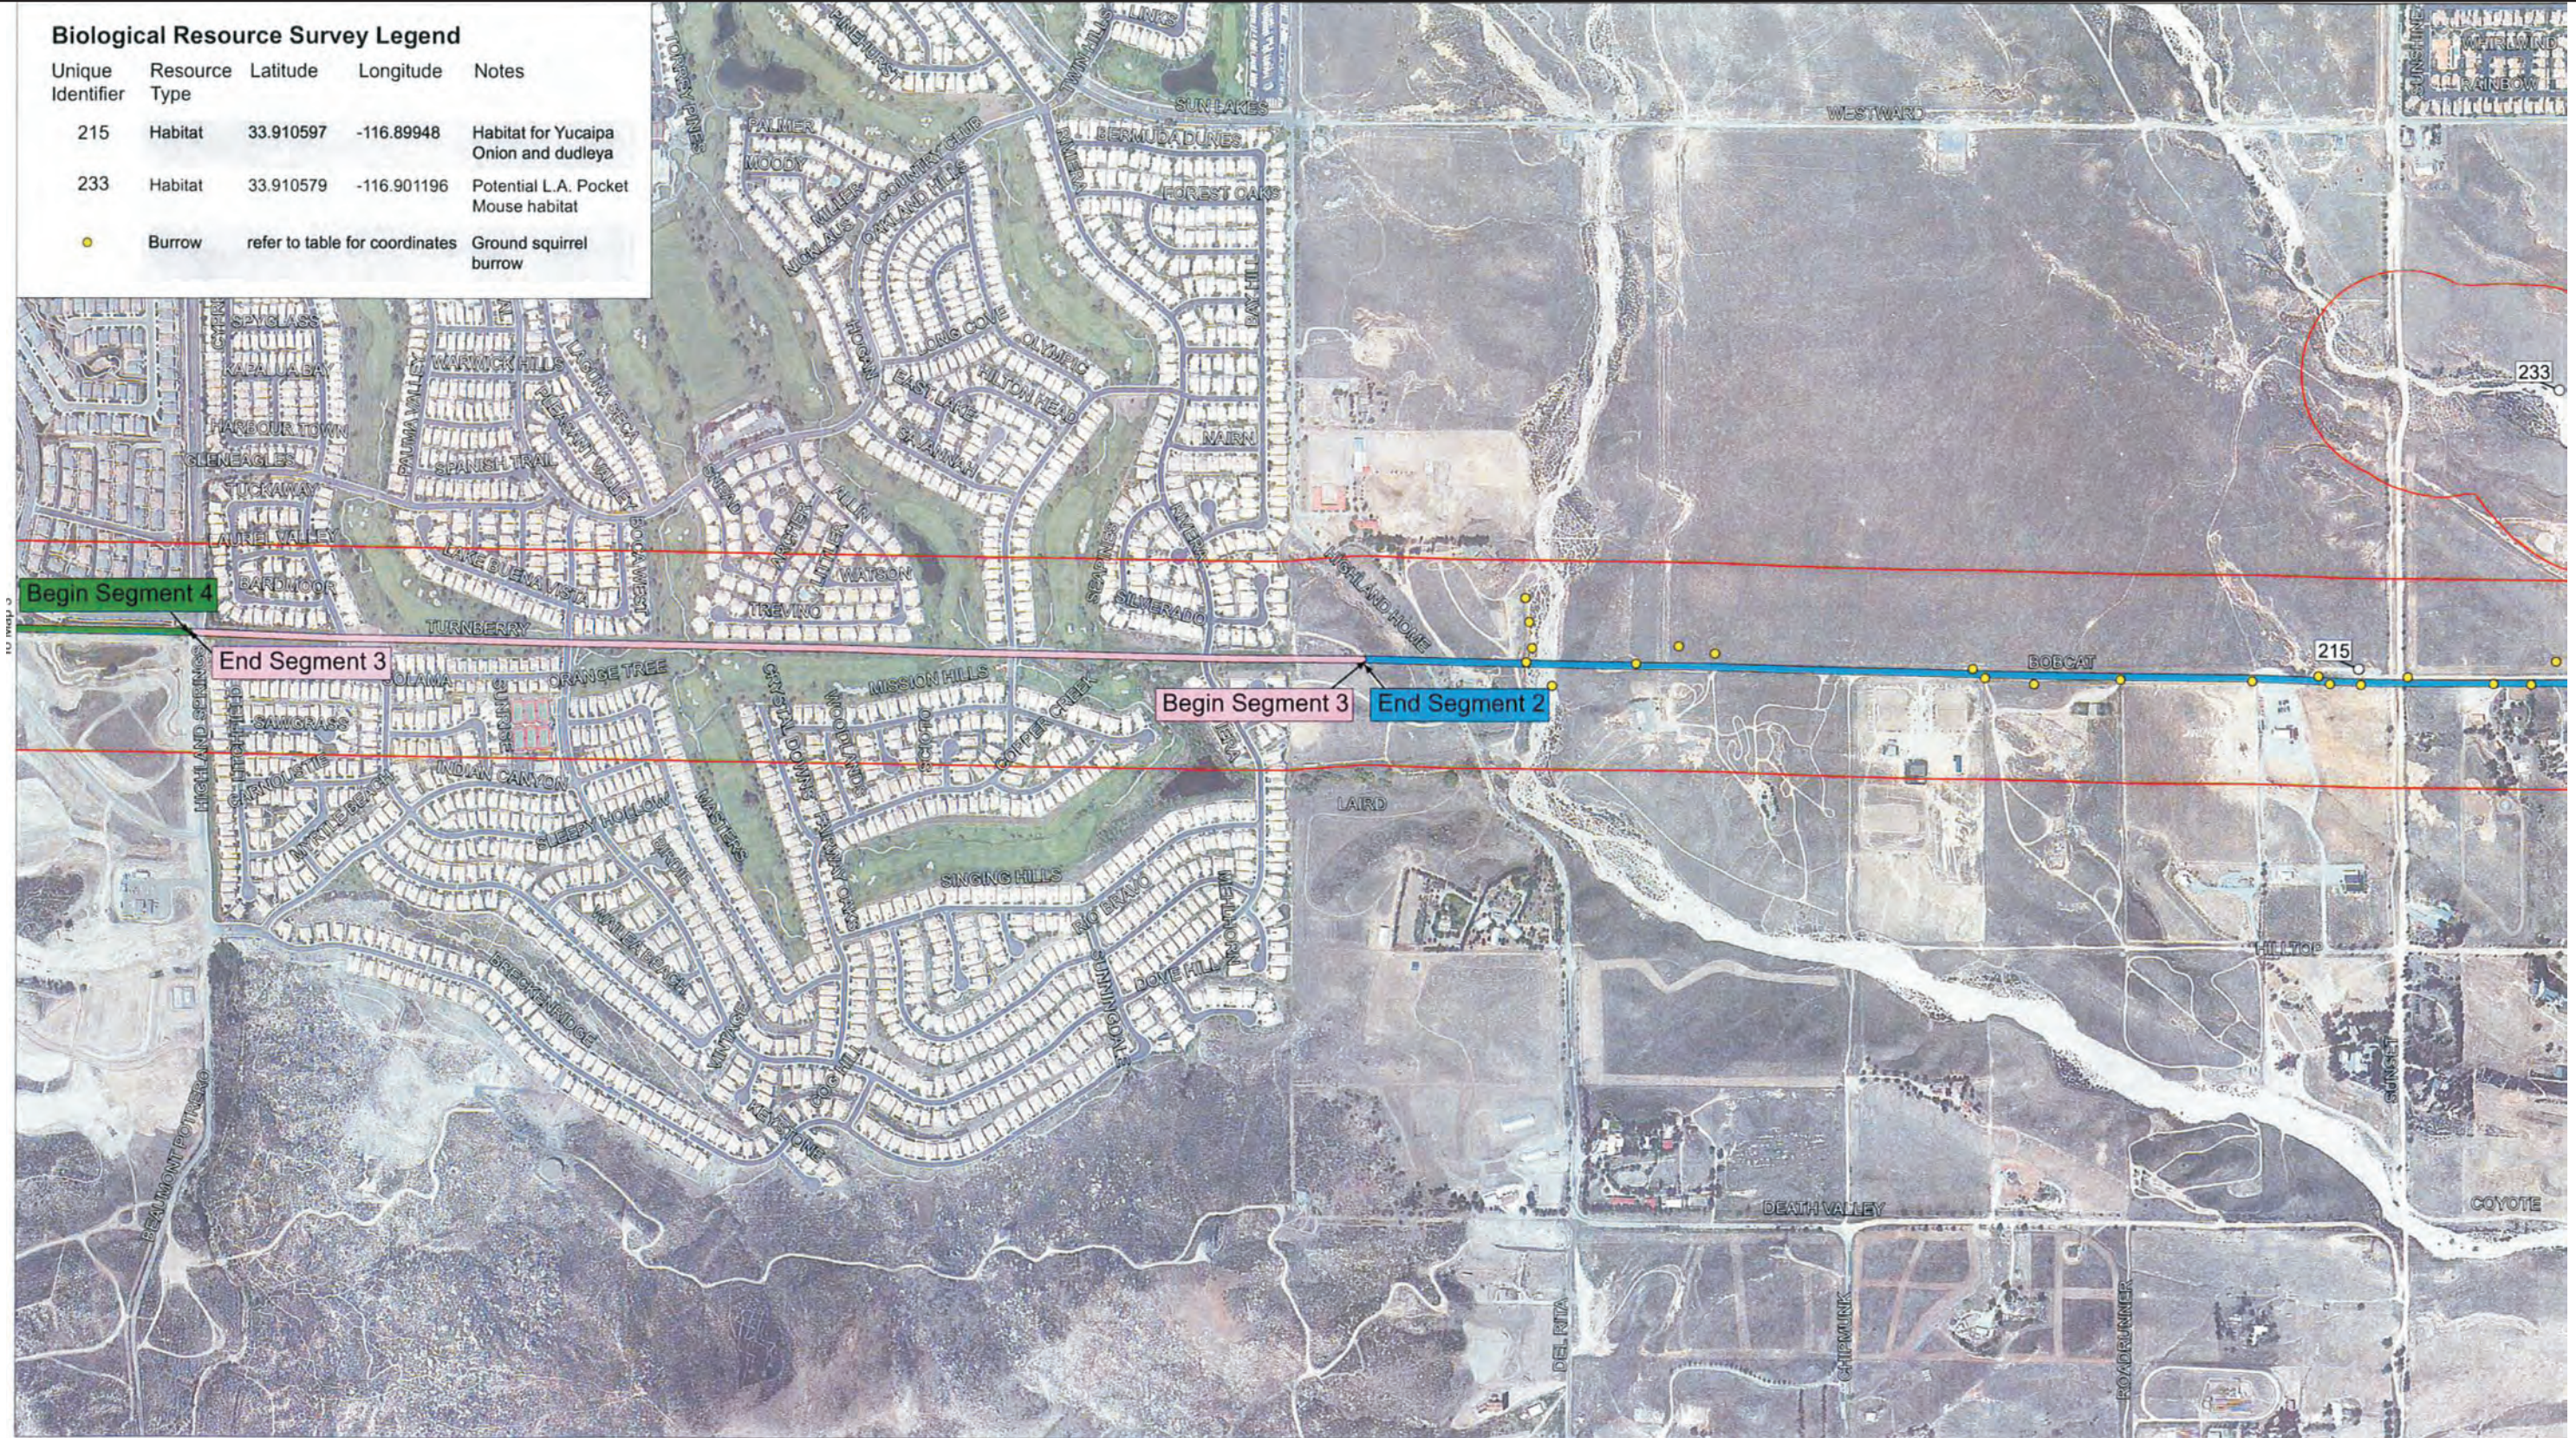

Biological Resource Survey Legend

Unique Identifier	Resource Type	Latitude	Longitude	Notes
215	Habitat	33.910597	-116.89948	Habitat for Yucaipa Onion and dudleya
233	Habitat	33.910579	-116.901196	Potential L.A. Pocket Mouse habitat
●	Burrow	refer to table for coordinates		Ground squirrel burrow

Source: SCE, 2009a.

Segment 1	Segment 6	Proposed El Casco Substation	State Route	500 Foot Buffer Area
Segment 2	Segment 7	Existing SCE Substation	Interstate Highway	
Segment 3	Segment A			
Segment 4				
Segment 5				

Figure C.2-1c

Preconstruction Biological Resources Survey
 Map 2 of 6