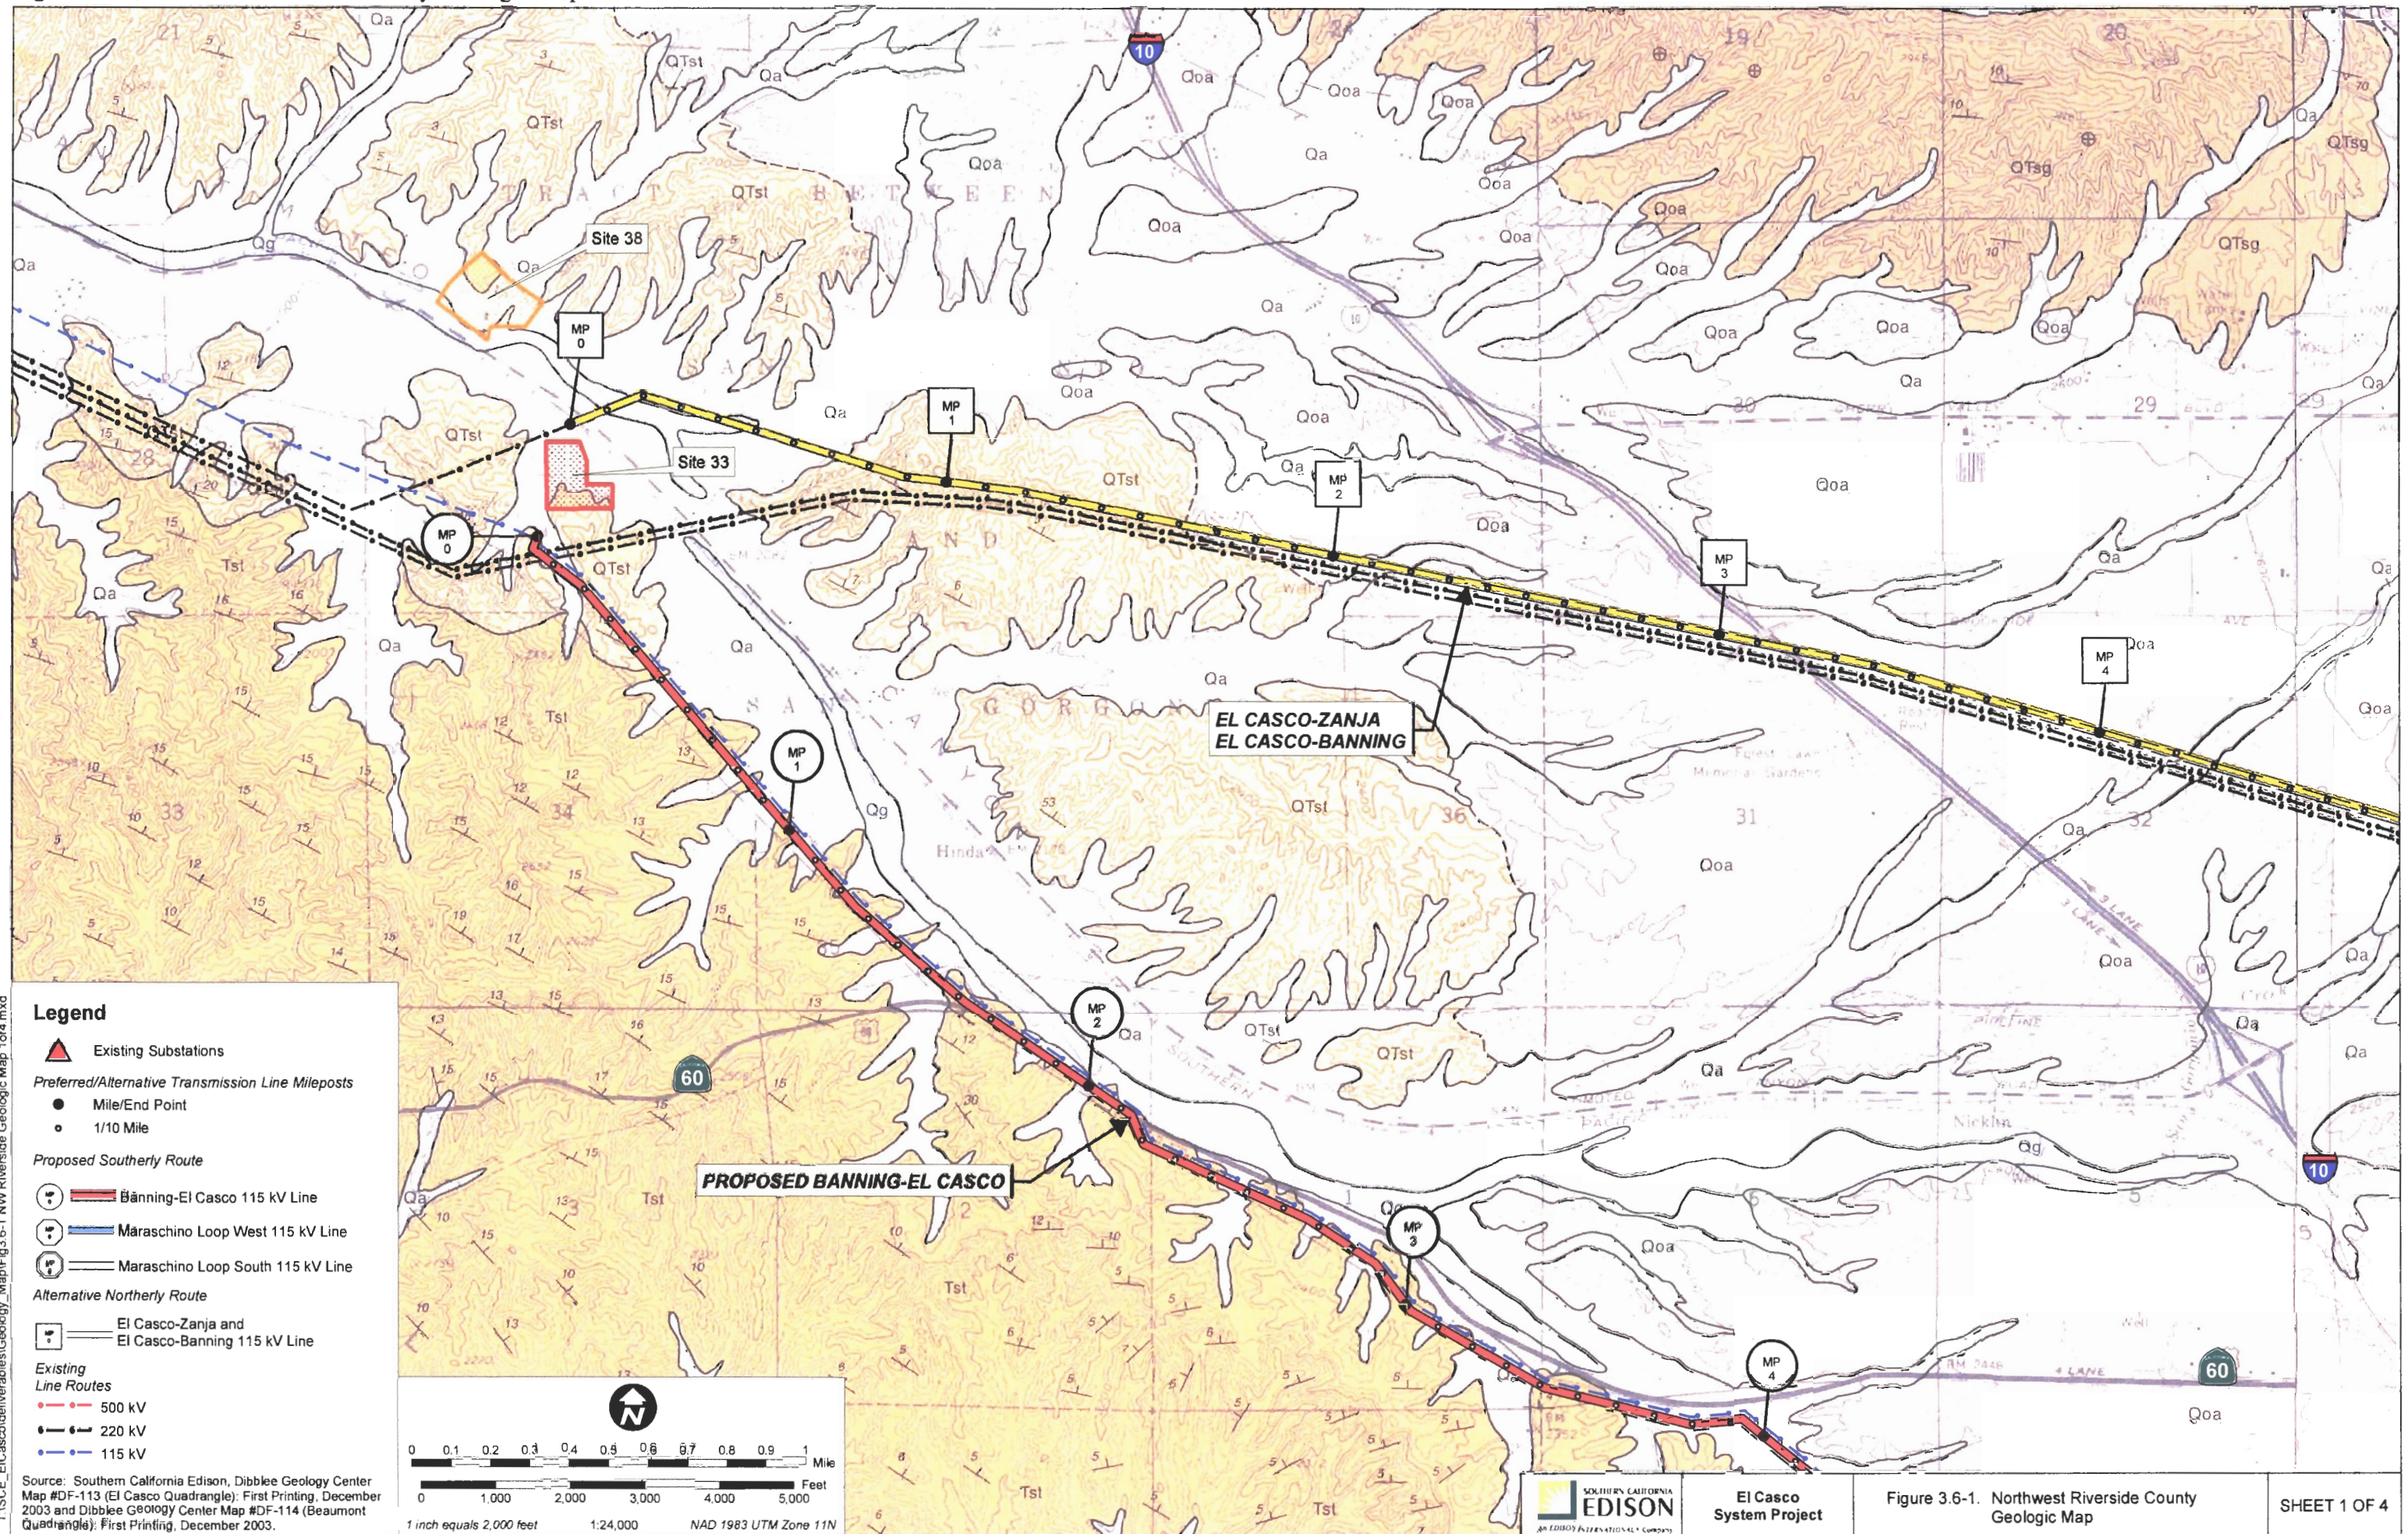

Figure 3.6-1, Northwest Riverside County Geologic Map

Figure 3.6-2, Northwest Riverside County Geologic Map

T:\SCE\_ElCasco\deliverables\Geology\_Map\Fig.3.6-2\_NW Riverside Geologic Map 2of4.mxd

El Casco System Project

Figure 3.6-2. Northwest Riverside County Geologic Map

SHEET 2 OF 4