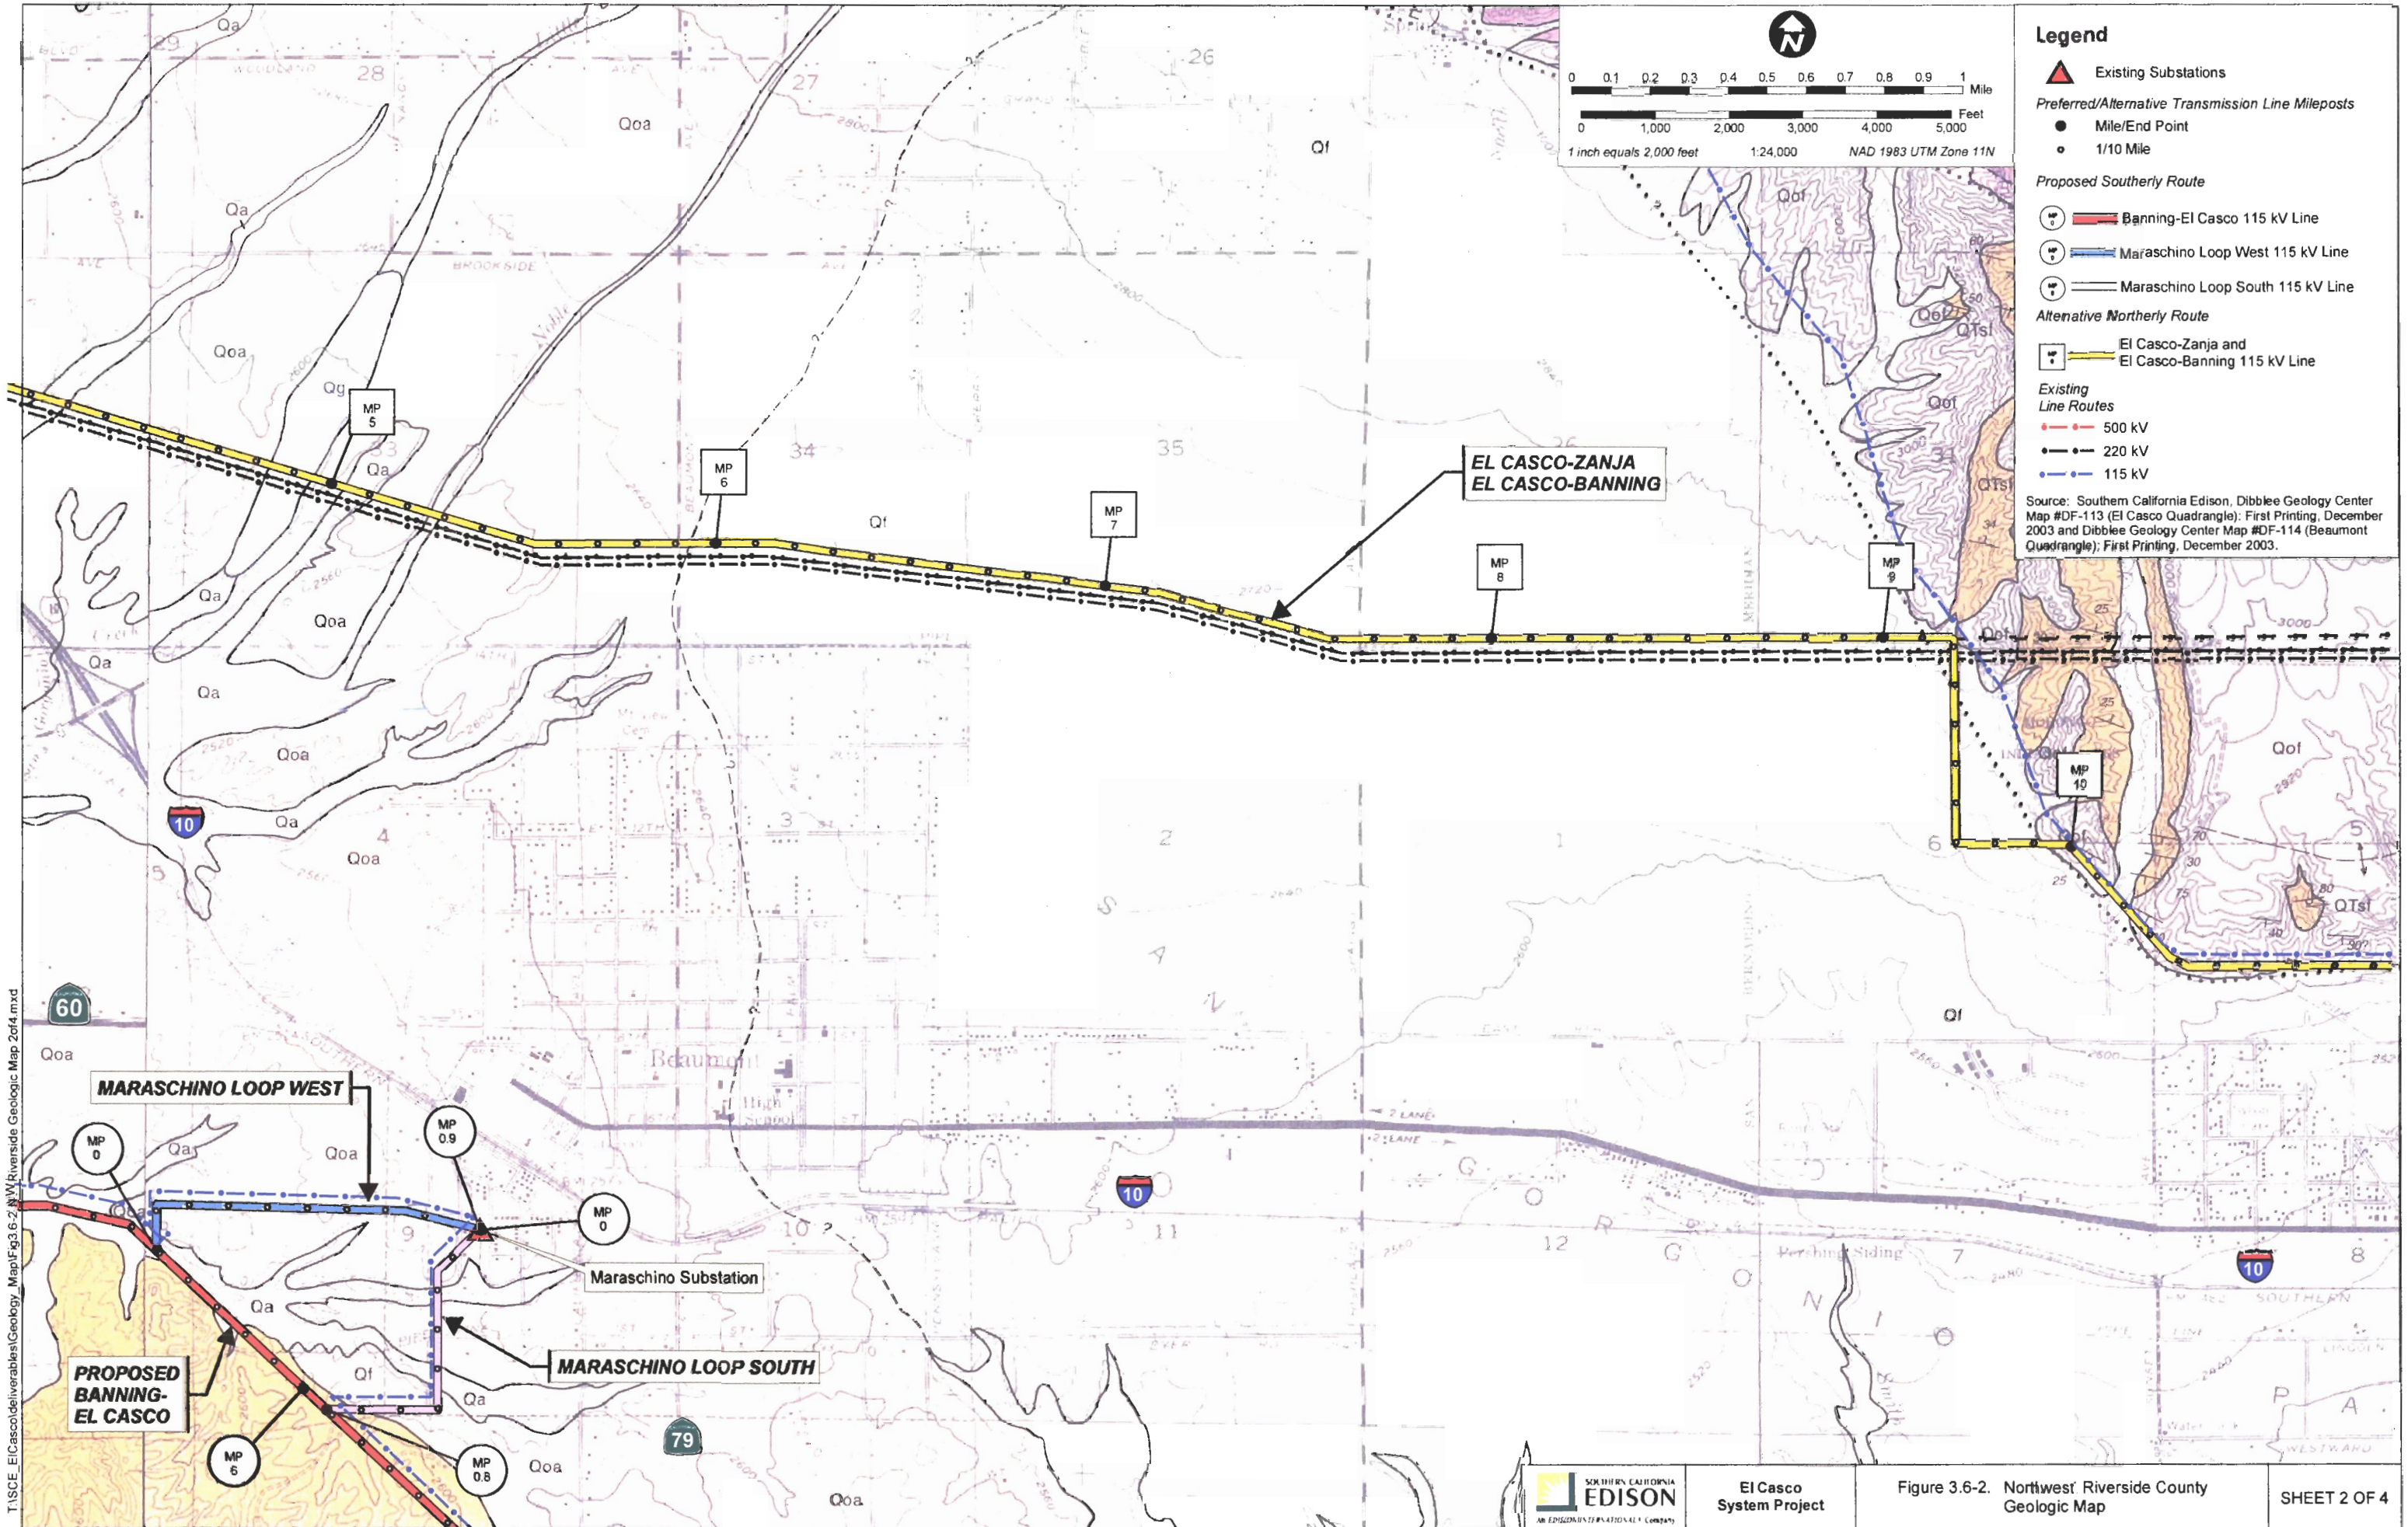

Figure 3.6-1, Northwest Riverside County Geologic Map

Figure 3.6-2, Northwest Riverside County Geologic Map

T:\SCE\_ElCasco\deliverables\Geology\_Map\Fig.3.6-2\_NW Riverside Geologic Map 2of4.mxd

El Casco System Project

Figure 3.6-2. Northwest Riverside County Geologic Map

SHEET 2 OF 4