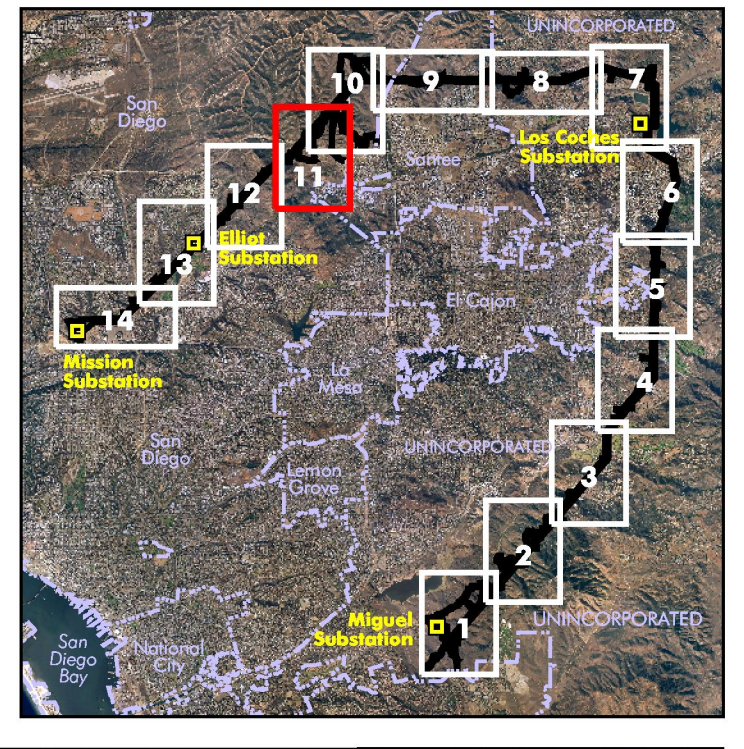

Map Locator

Image Source: Copyright 2001 AirPhotoUSA, LLC, All Rights Reserved (flown January 2001)

- Existing 230kV lattice tower
(Source: SDG&E May 20, 2003)
- ▨ Stringing/snub site
(Source: SDG&E May 8, 2003)
- ▭ Survey area

FIGURE 1-11
Project Area
Map 11

SDG&E Miguel - Mission 230kV #2