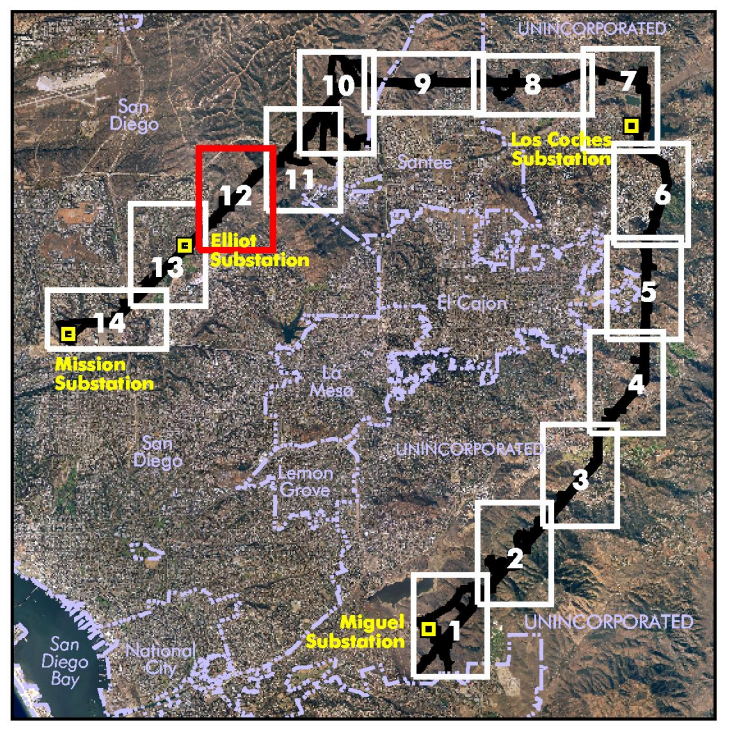

Image Source: Copyright 2001 AirPhotoUSA, LLC, All Rights Reserved (flown January 2001)

Map Locator

- Existing 230kV lattice tower
(Source: SDG&E May 20, 2003)
- ▨ Stringing/snub site
(Source: SDG&E May 8, 2003)
- ▭ Survey area

FIGURE 1-12
Project Area
Map 12

SDG&E Miguel - Mission 230kV #2