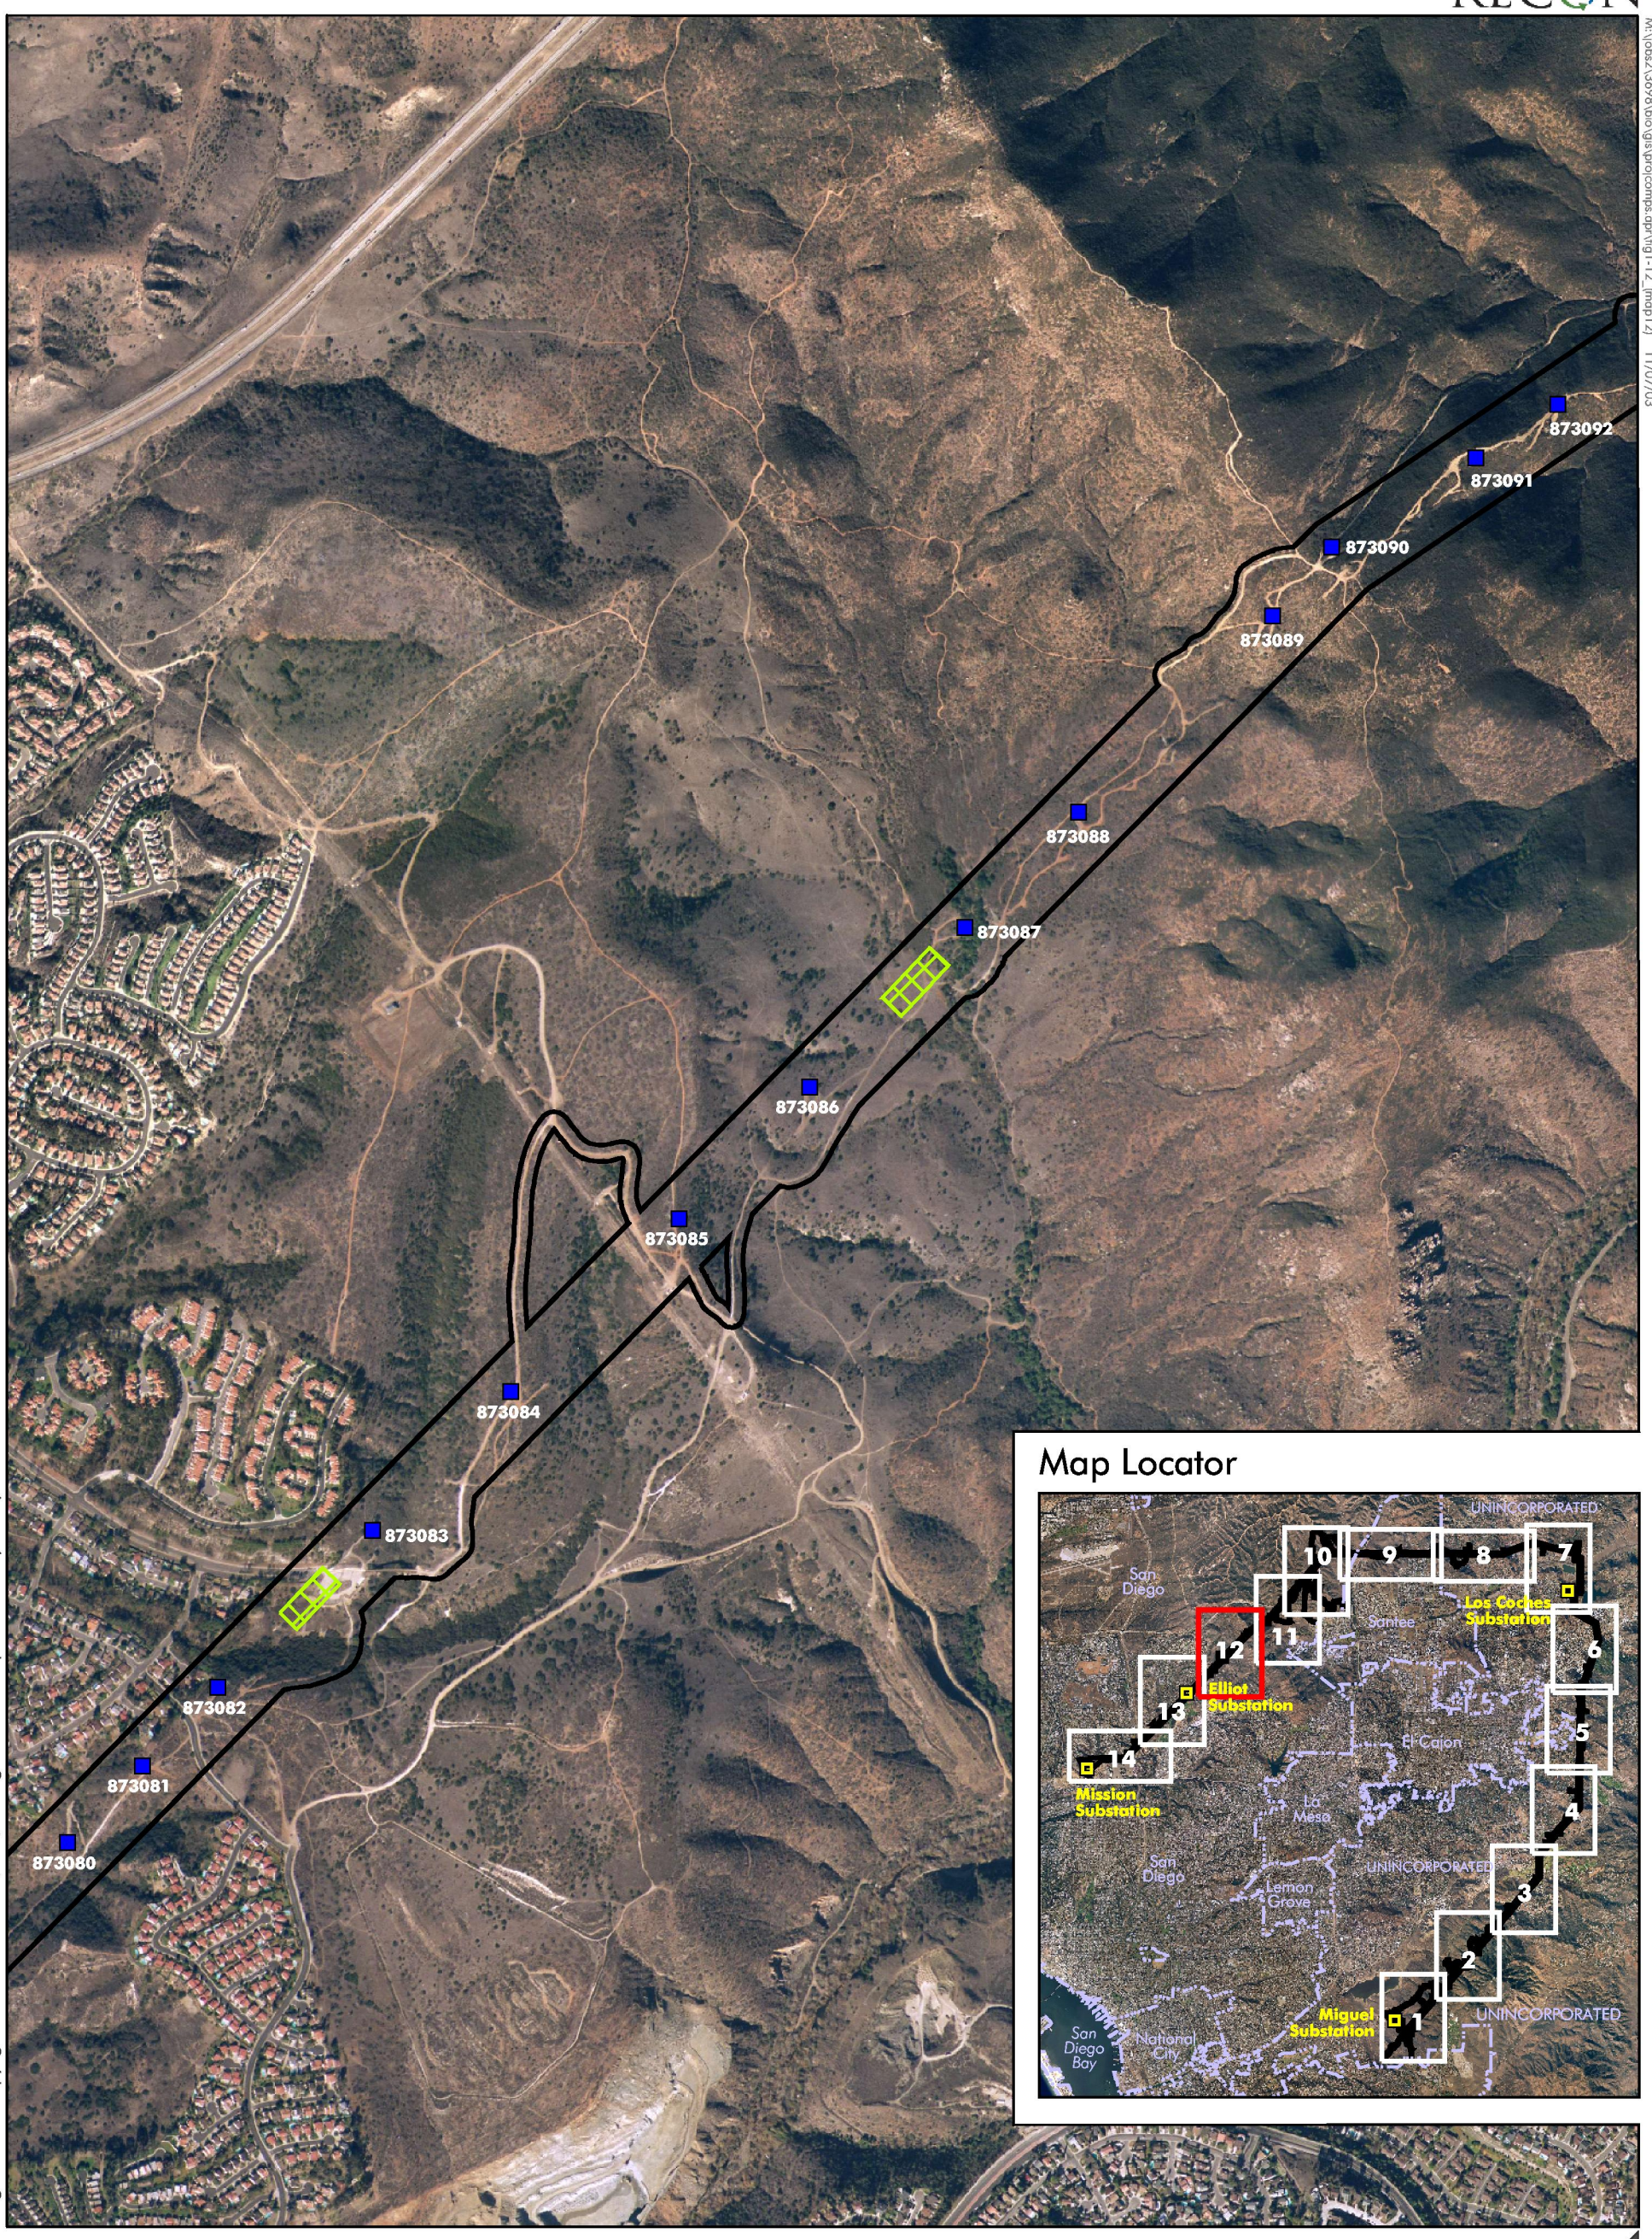

Image Source: Copyright 2001 AirPhotoUSA, LLC, All Rights Reserved (flown January 2001)

Map Locator

- Existing 230kV lattice tower
(Source: SDG&E May 20, 2003)
- ▨ Stringing/snub site
(Source: SDG&E May 8, 2003)
- ▭ Survey area

FIGURE 1-12
Project Area
Map 12

SDG&E Miguel - Mission 230kV #2