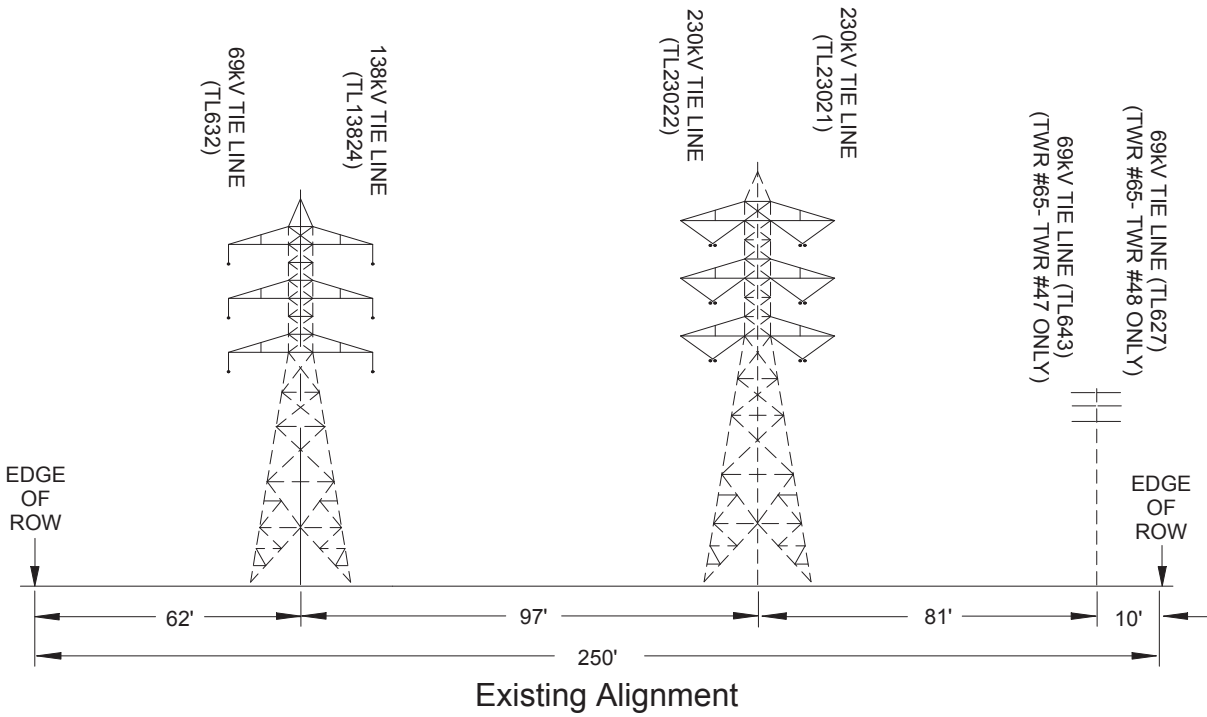

### View: South to North

**San Diego Gas and Electric**  
**Miguel-Mission 230kV #2 Project**  
 Figure 1-7a: Existing and Proposed Cross-section of  
 Subsection A (Twr #65 - Twr #49)