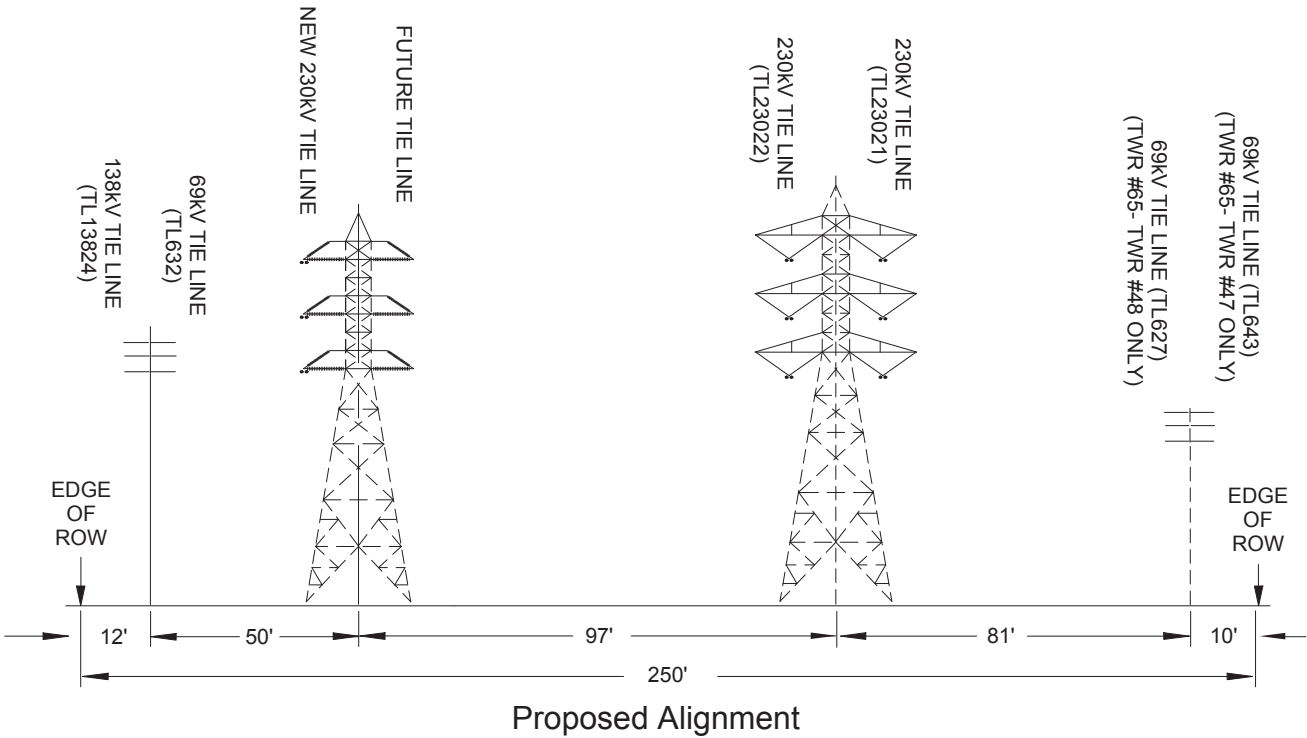

### View: South to North

**San Diego Gas and Electric**  
**Miguel-Mission 230kV #2 Project**  
 Figure 1-7a: Existing and Proposed Cross-section of  
 Subsection A (Twr #65 - Twr #49)