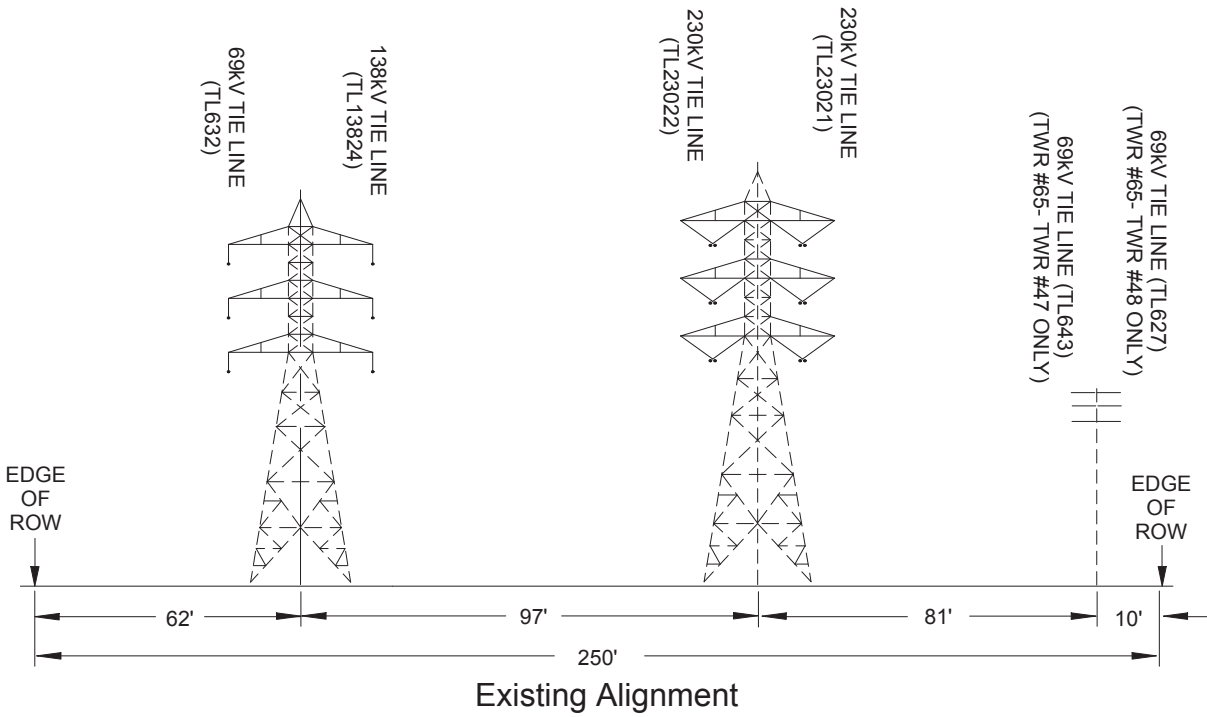

### View: South to North

**San Diego Gas and Electric**  
**Miguel-Mission 230kV #2 Project**  
 Figure 1-7b: Existing and Proposed Cross-section of  
 Subsection A (Twr #49 - Twr #40)