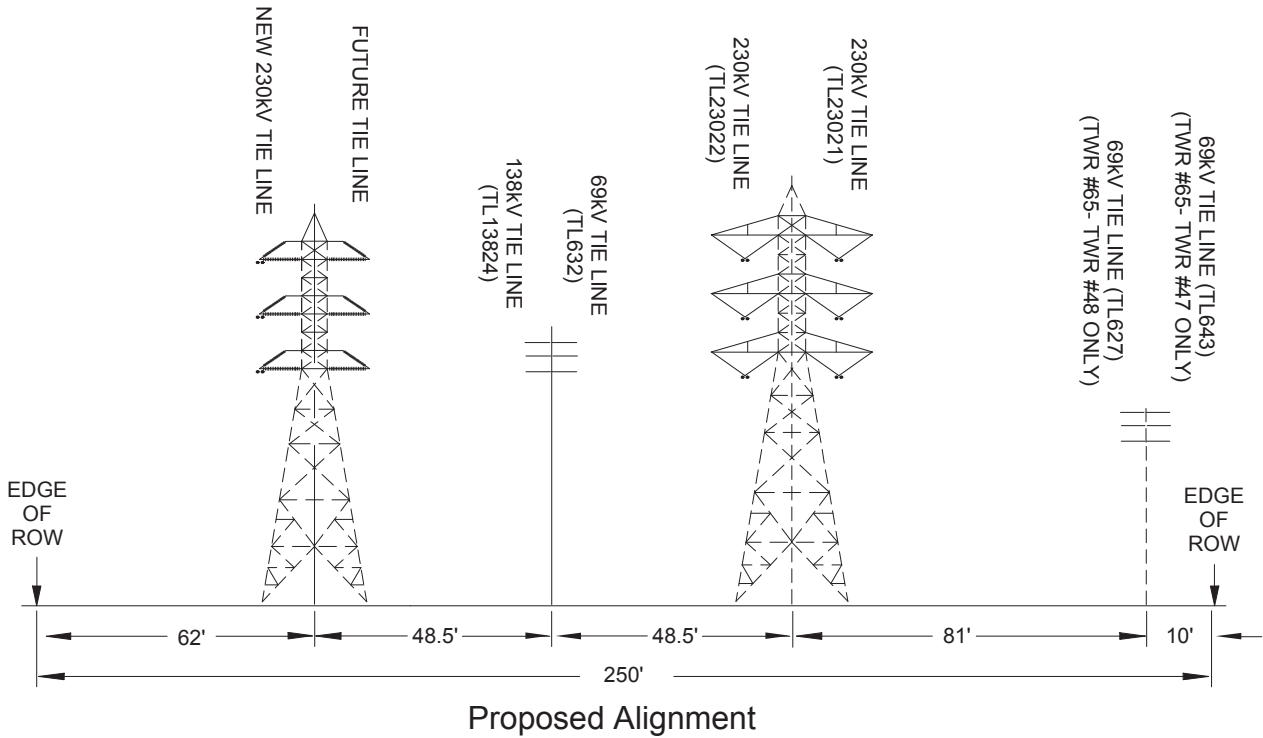

### View: South to North

**San Diego Gas and Electric**  
**Miguel-Mission 230kV #2 Project**  
 Figure 1-7b: Existing and Proposed Cross-section of  
 Subsection A (Twr #49 - Twr #40)