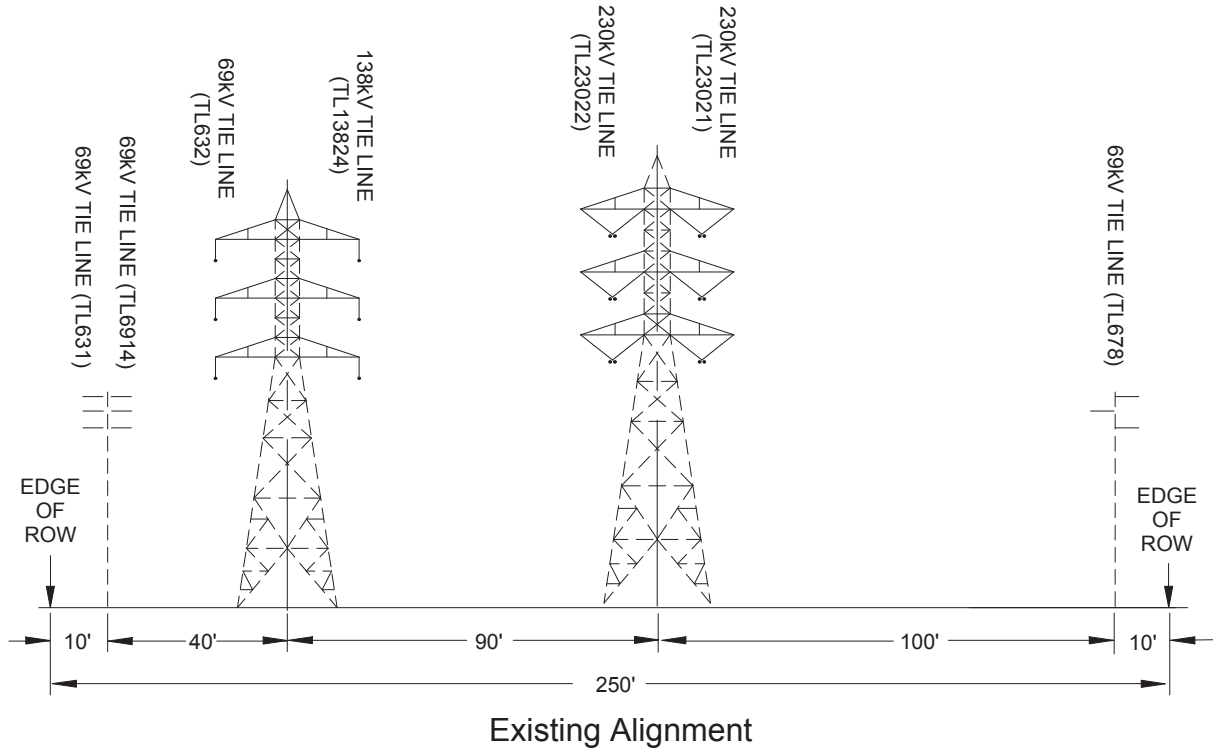

**View: South to North**

**San Diego Gas and Electric**  
**Miguel–Mission 230kV #2 Project**  
 Figure 1-9: Existing and Proposed Cross-section of  
 Subsection C