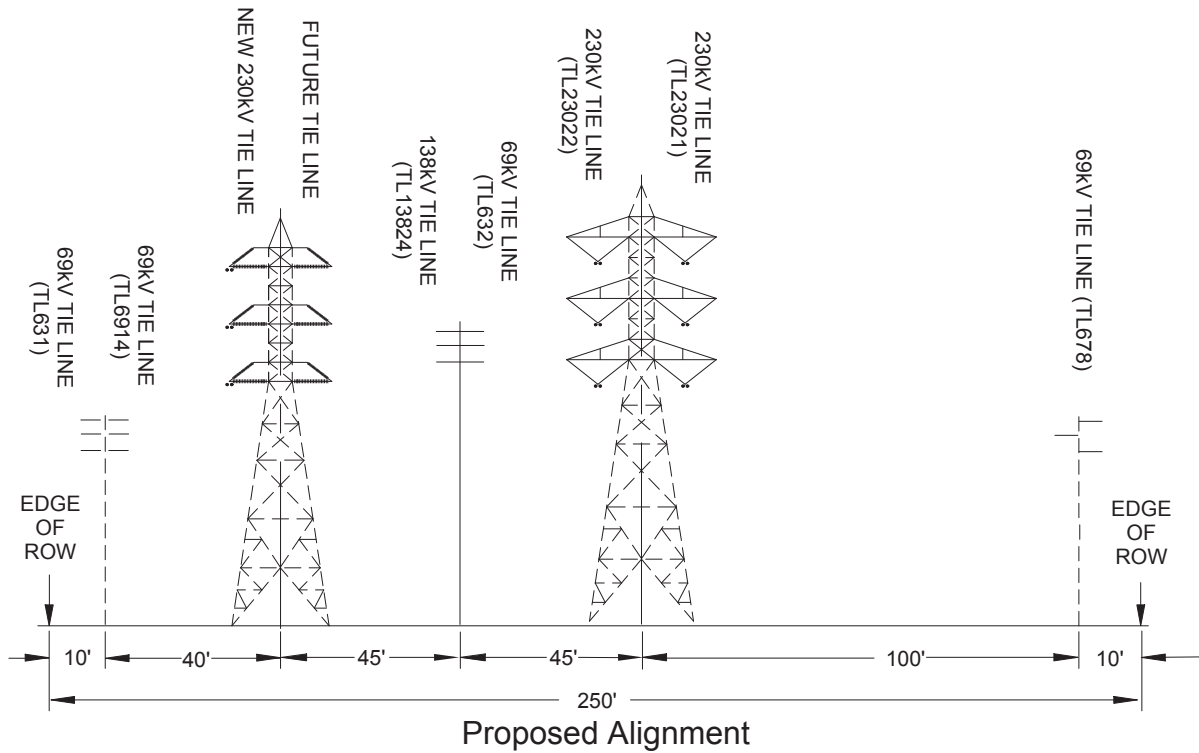

**View: South to North**

**San Diego Gas and Electric**  
**Miguel–Mission 230kV #2 Project**  
 Figure 1-9: Existing and Proposed Cross-section of  
 Subsection C