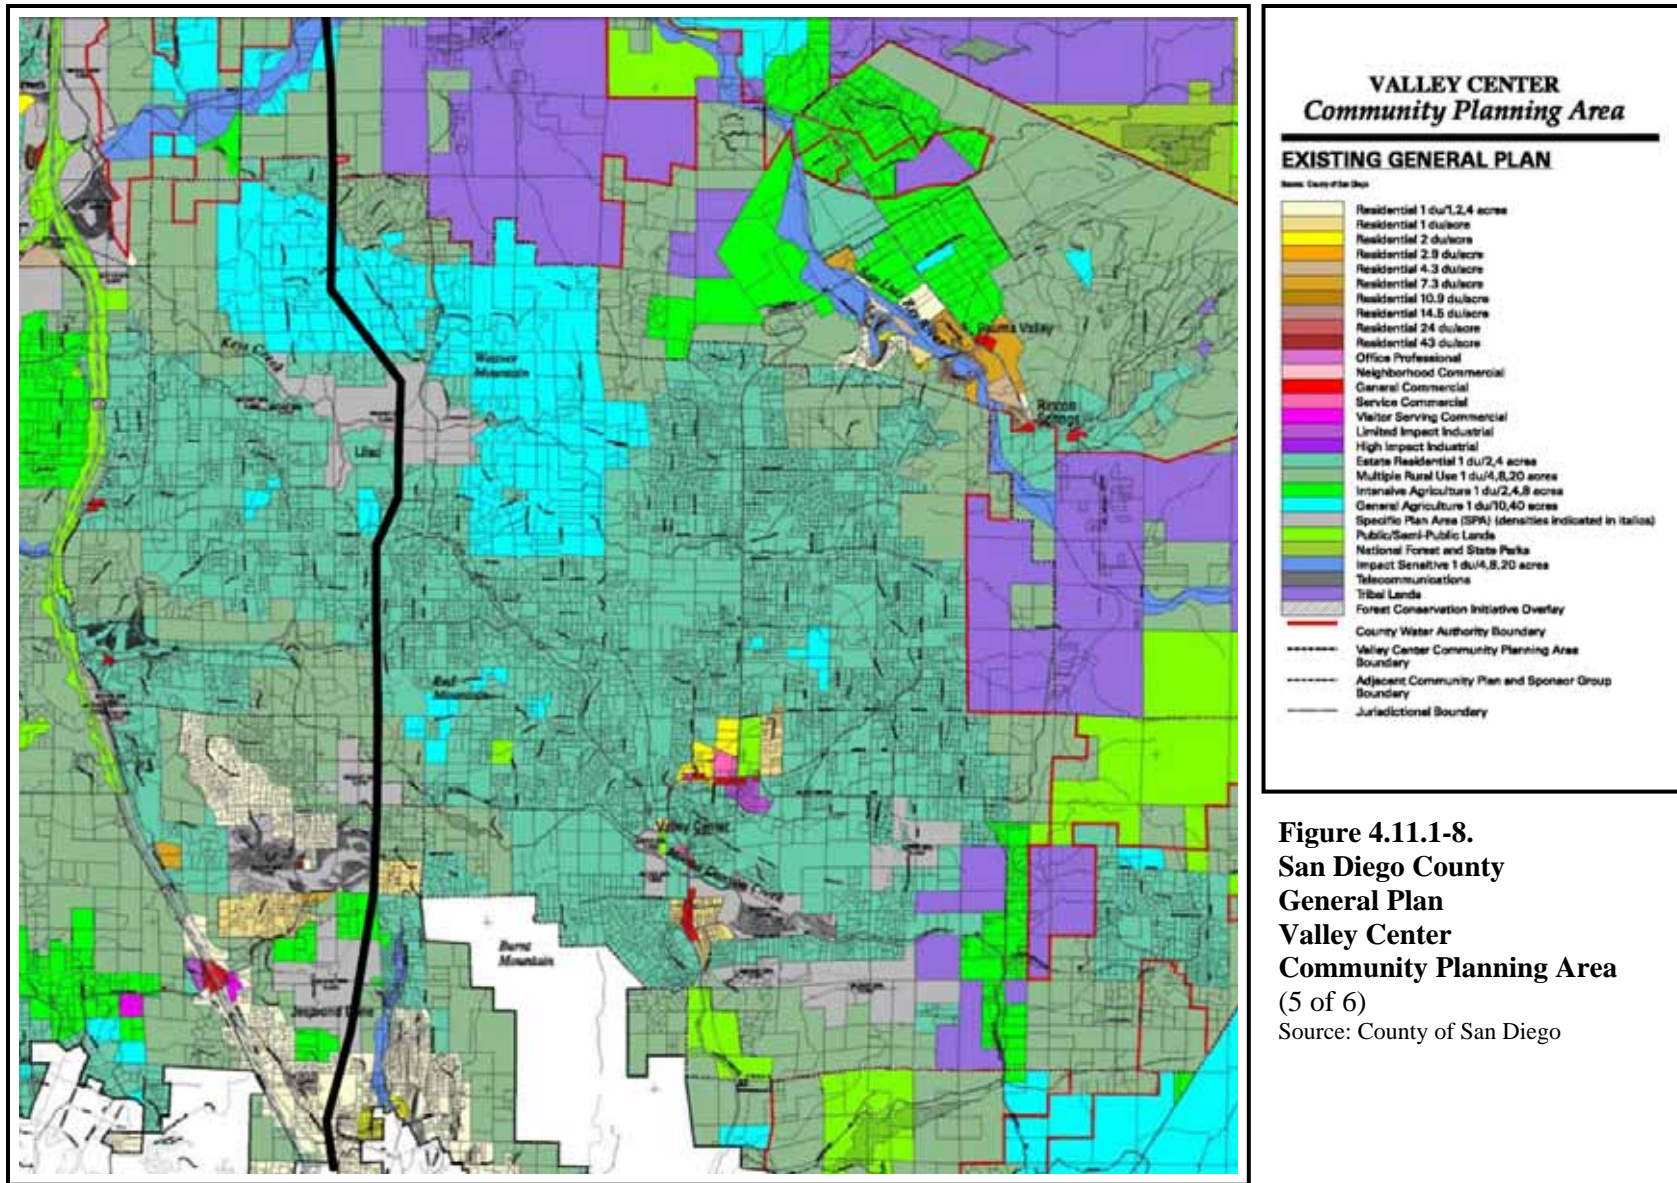

Figure 4.11.1-8.
San Diego County General Plan
Pendleton-DeLuz
Community Planning Area
 (1 of 6)
 Source: County of San Diego

Figure 4.11.1-8.
San Diego County
General Plan
Fallbrook
Community Planning Area
 (2 of 6)
 Source: County of San Diego

Figure 4.11.1-8.
San Diego County
General Plan
Rainbow
Community Planning Area
 (3 of 6)
 Source: County of San Diego

Figure 4.11.1-8.
San Diego County
General Plan
Pala-Pauma
Community Planning Area
 (4 of 6)
 Source: County of San Diego

Figure 4.11.1-8.
San Diego County
General Plan
Valley Center
Community Planning Area
 (5 of 6)
 Source: County of San Diego

Figure 4.11.1-8.
San Diego County
General Plan
North County Metro
Community Planning Area
 (6 of 6)
 Source: County of San Diego