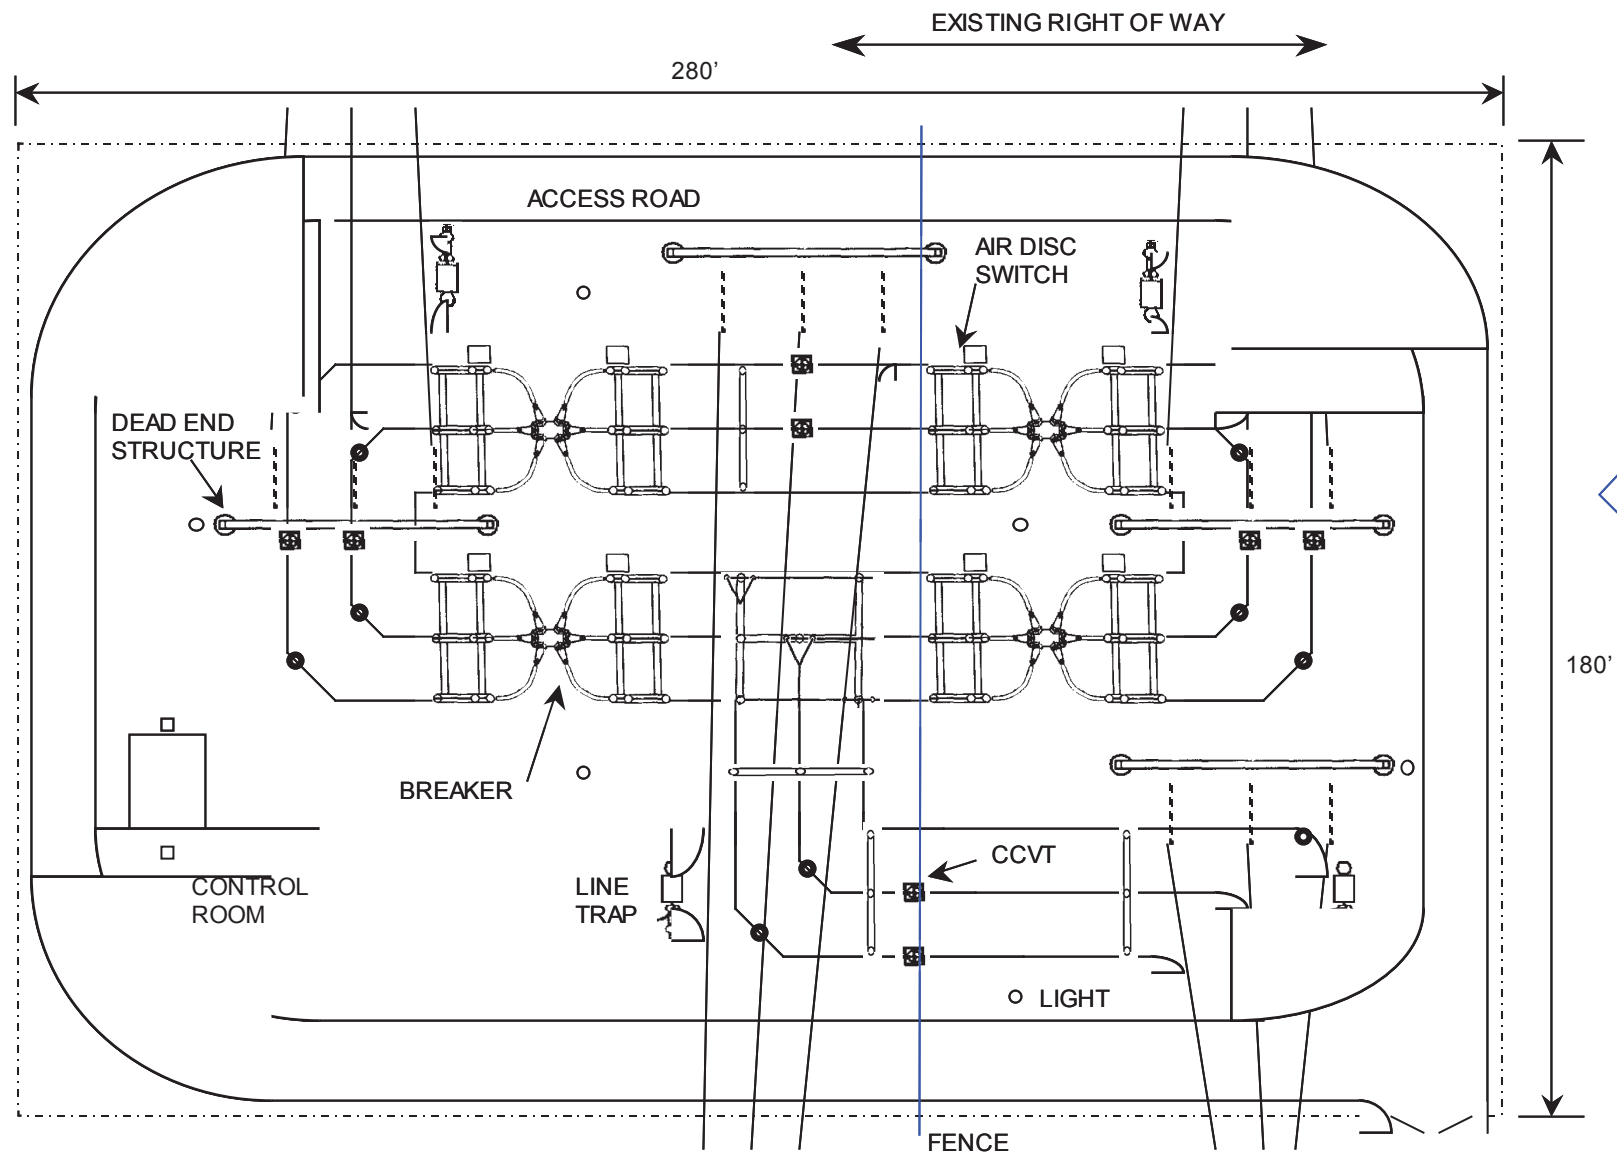

TYPICAL SWITCHING STATION ARRANGEMENT

SCALE 40 feet

TYPICAL SWITCHING STATION ARRANGEMENT

SCALE 50 feet

TYPICAL SWITCHING STATION ARRANGEMENT

SCALE 50 feet