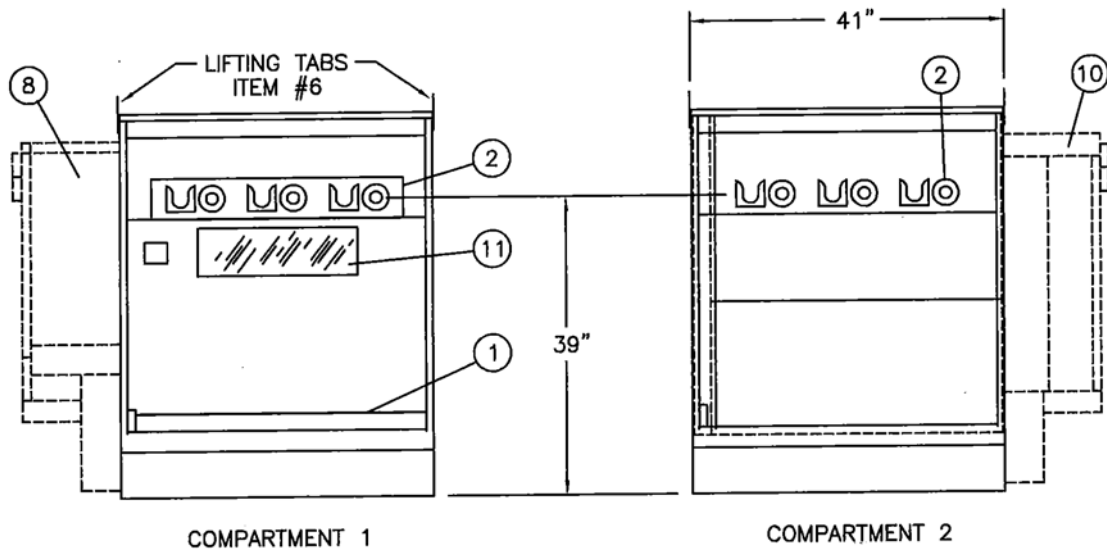

WEIGHT: 1040# MAX.

Source: SDG&E, 2014

Figure B.1-13: Typical 12-kV Switch