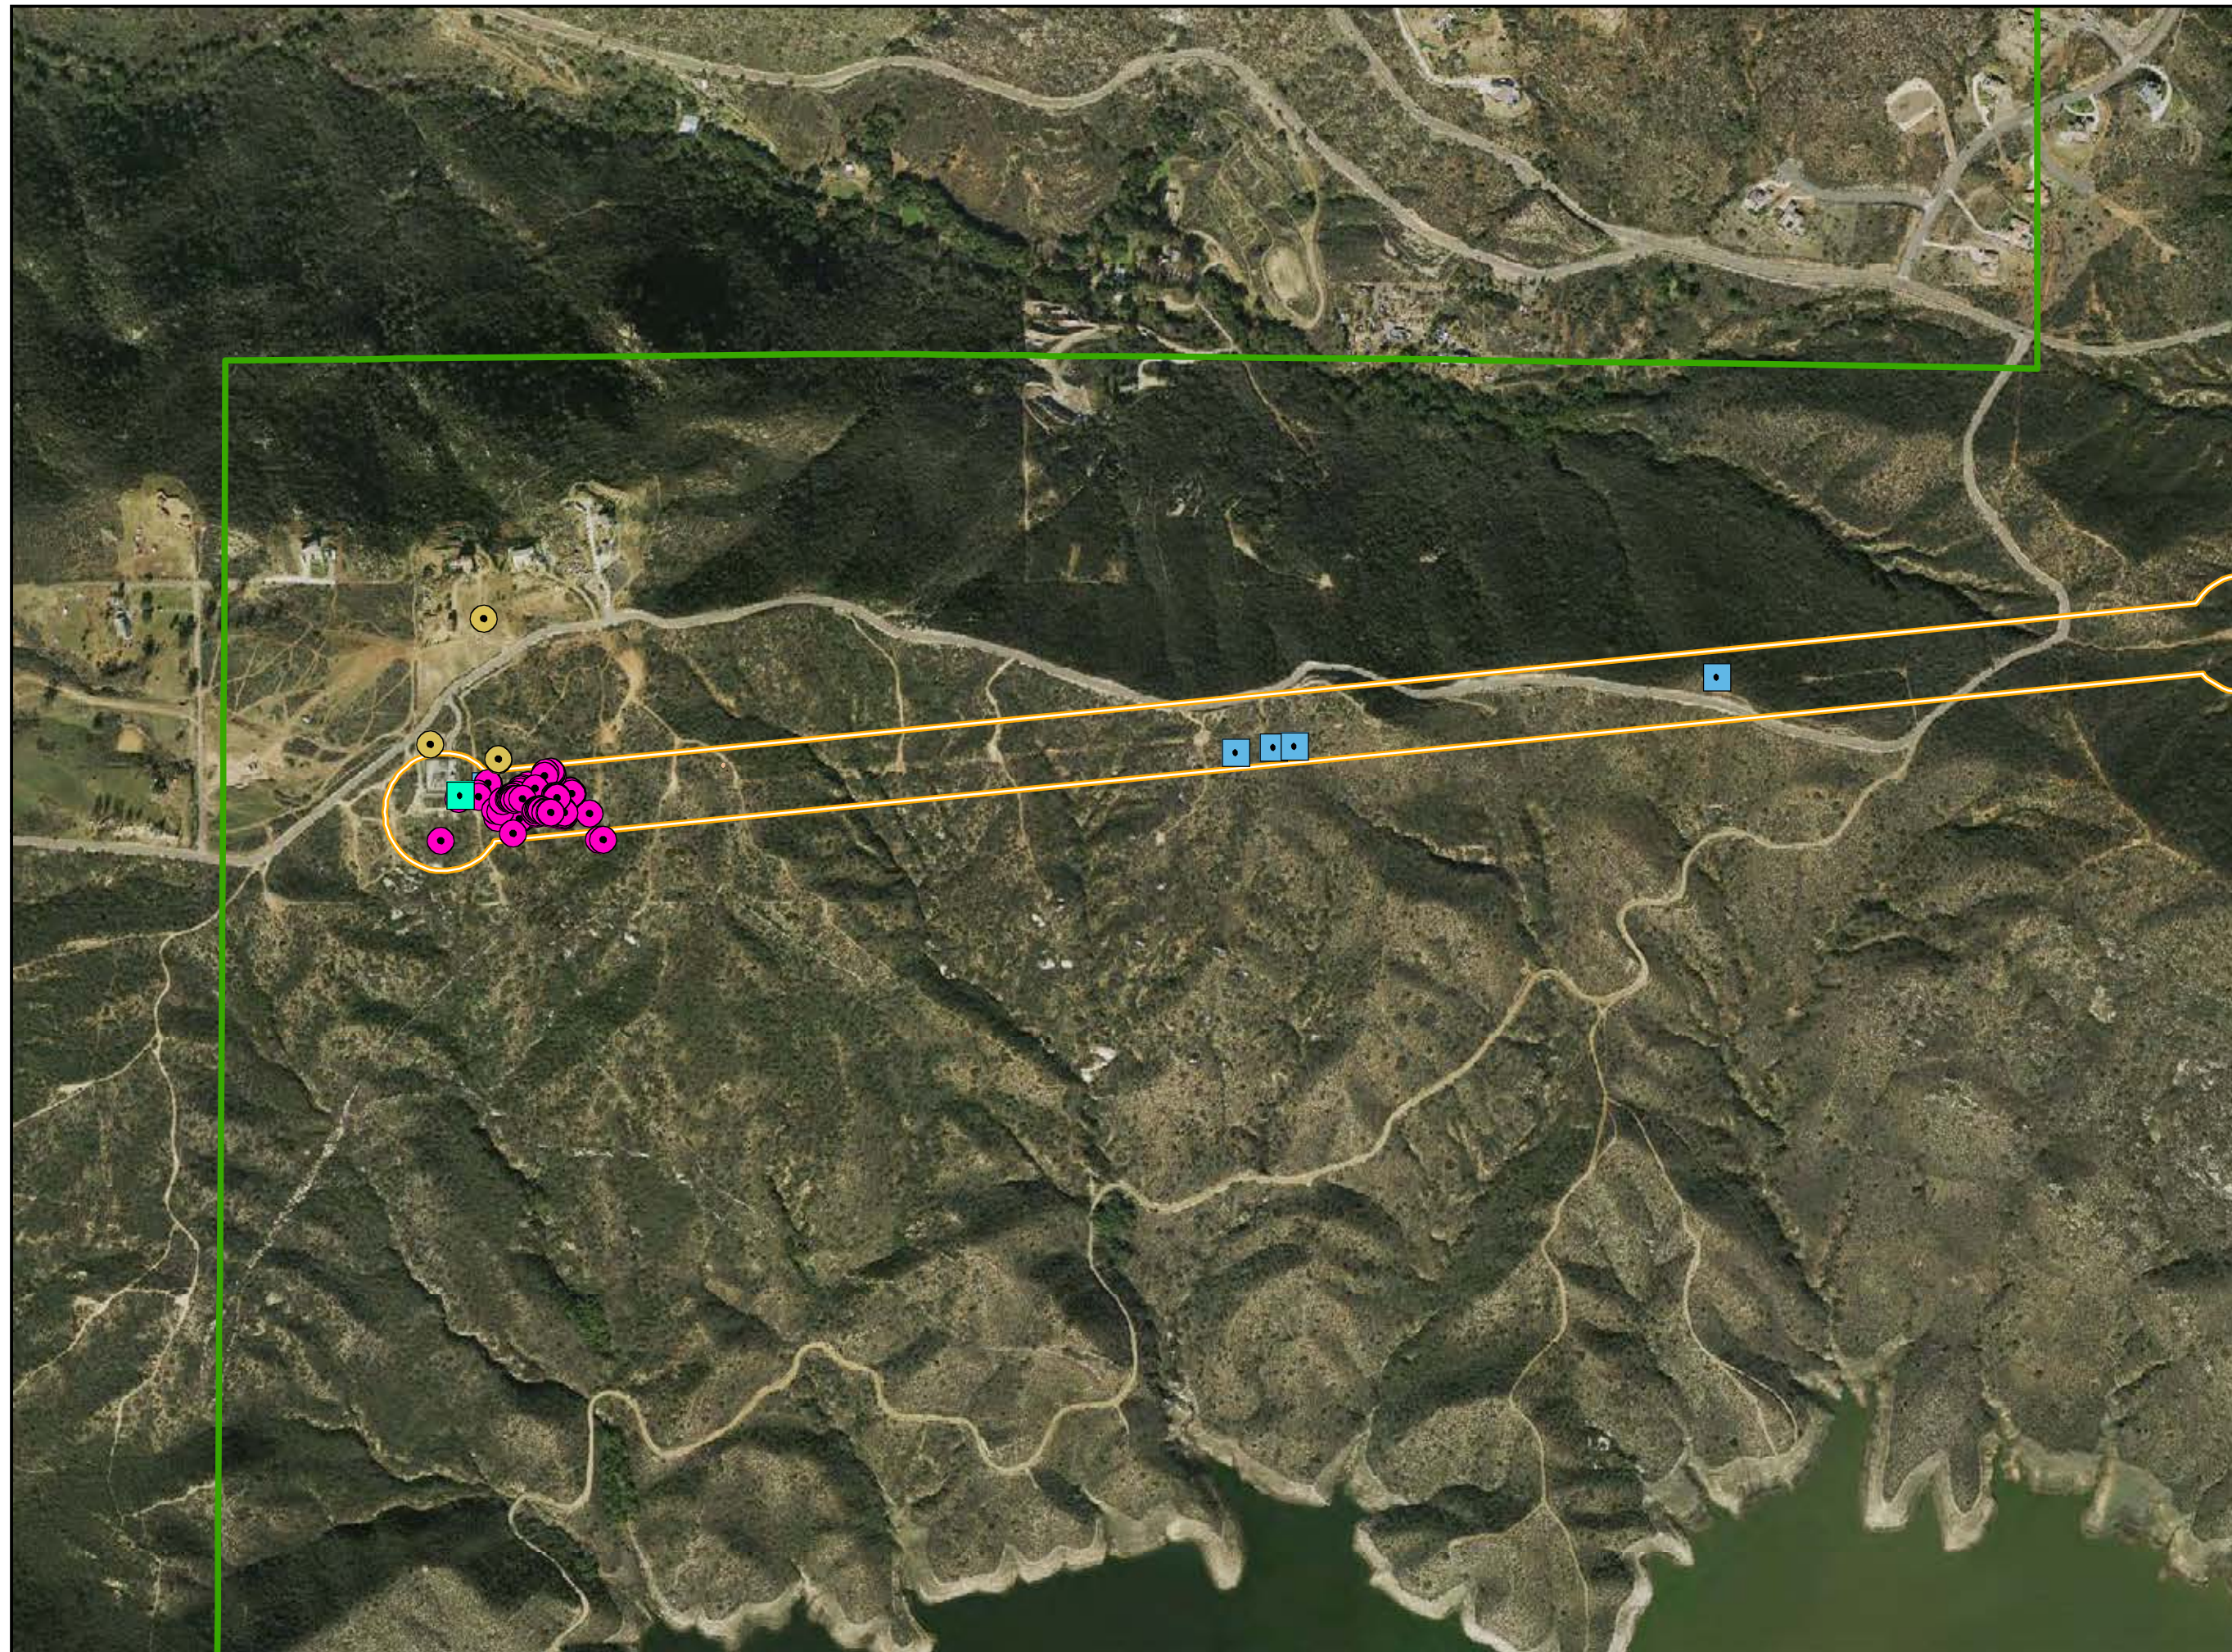

CNF Rare Plant Survey – 2010

PAGE: MS-048

Updated December 2011

LEGEND

 Cleveland National Forest
 Congressional District Boundary

Survey Buffers

 Distribution ROW
 Distribution Underground ROW
 Distribution Alternative ROW
 Transmission ROW