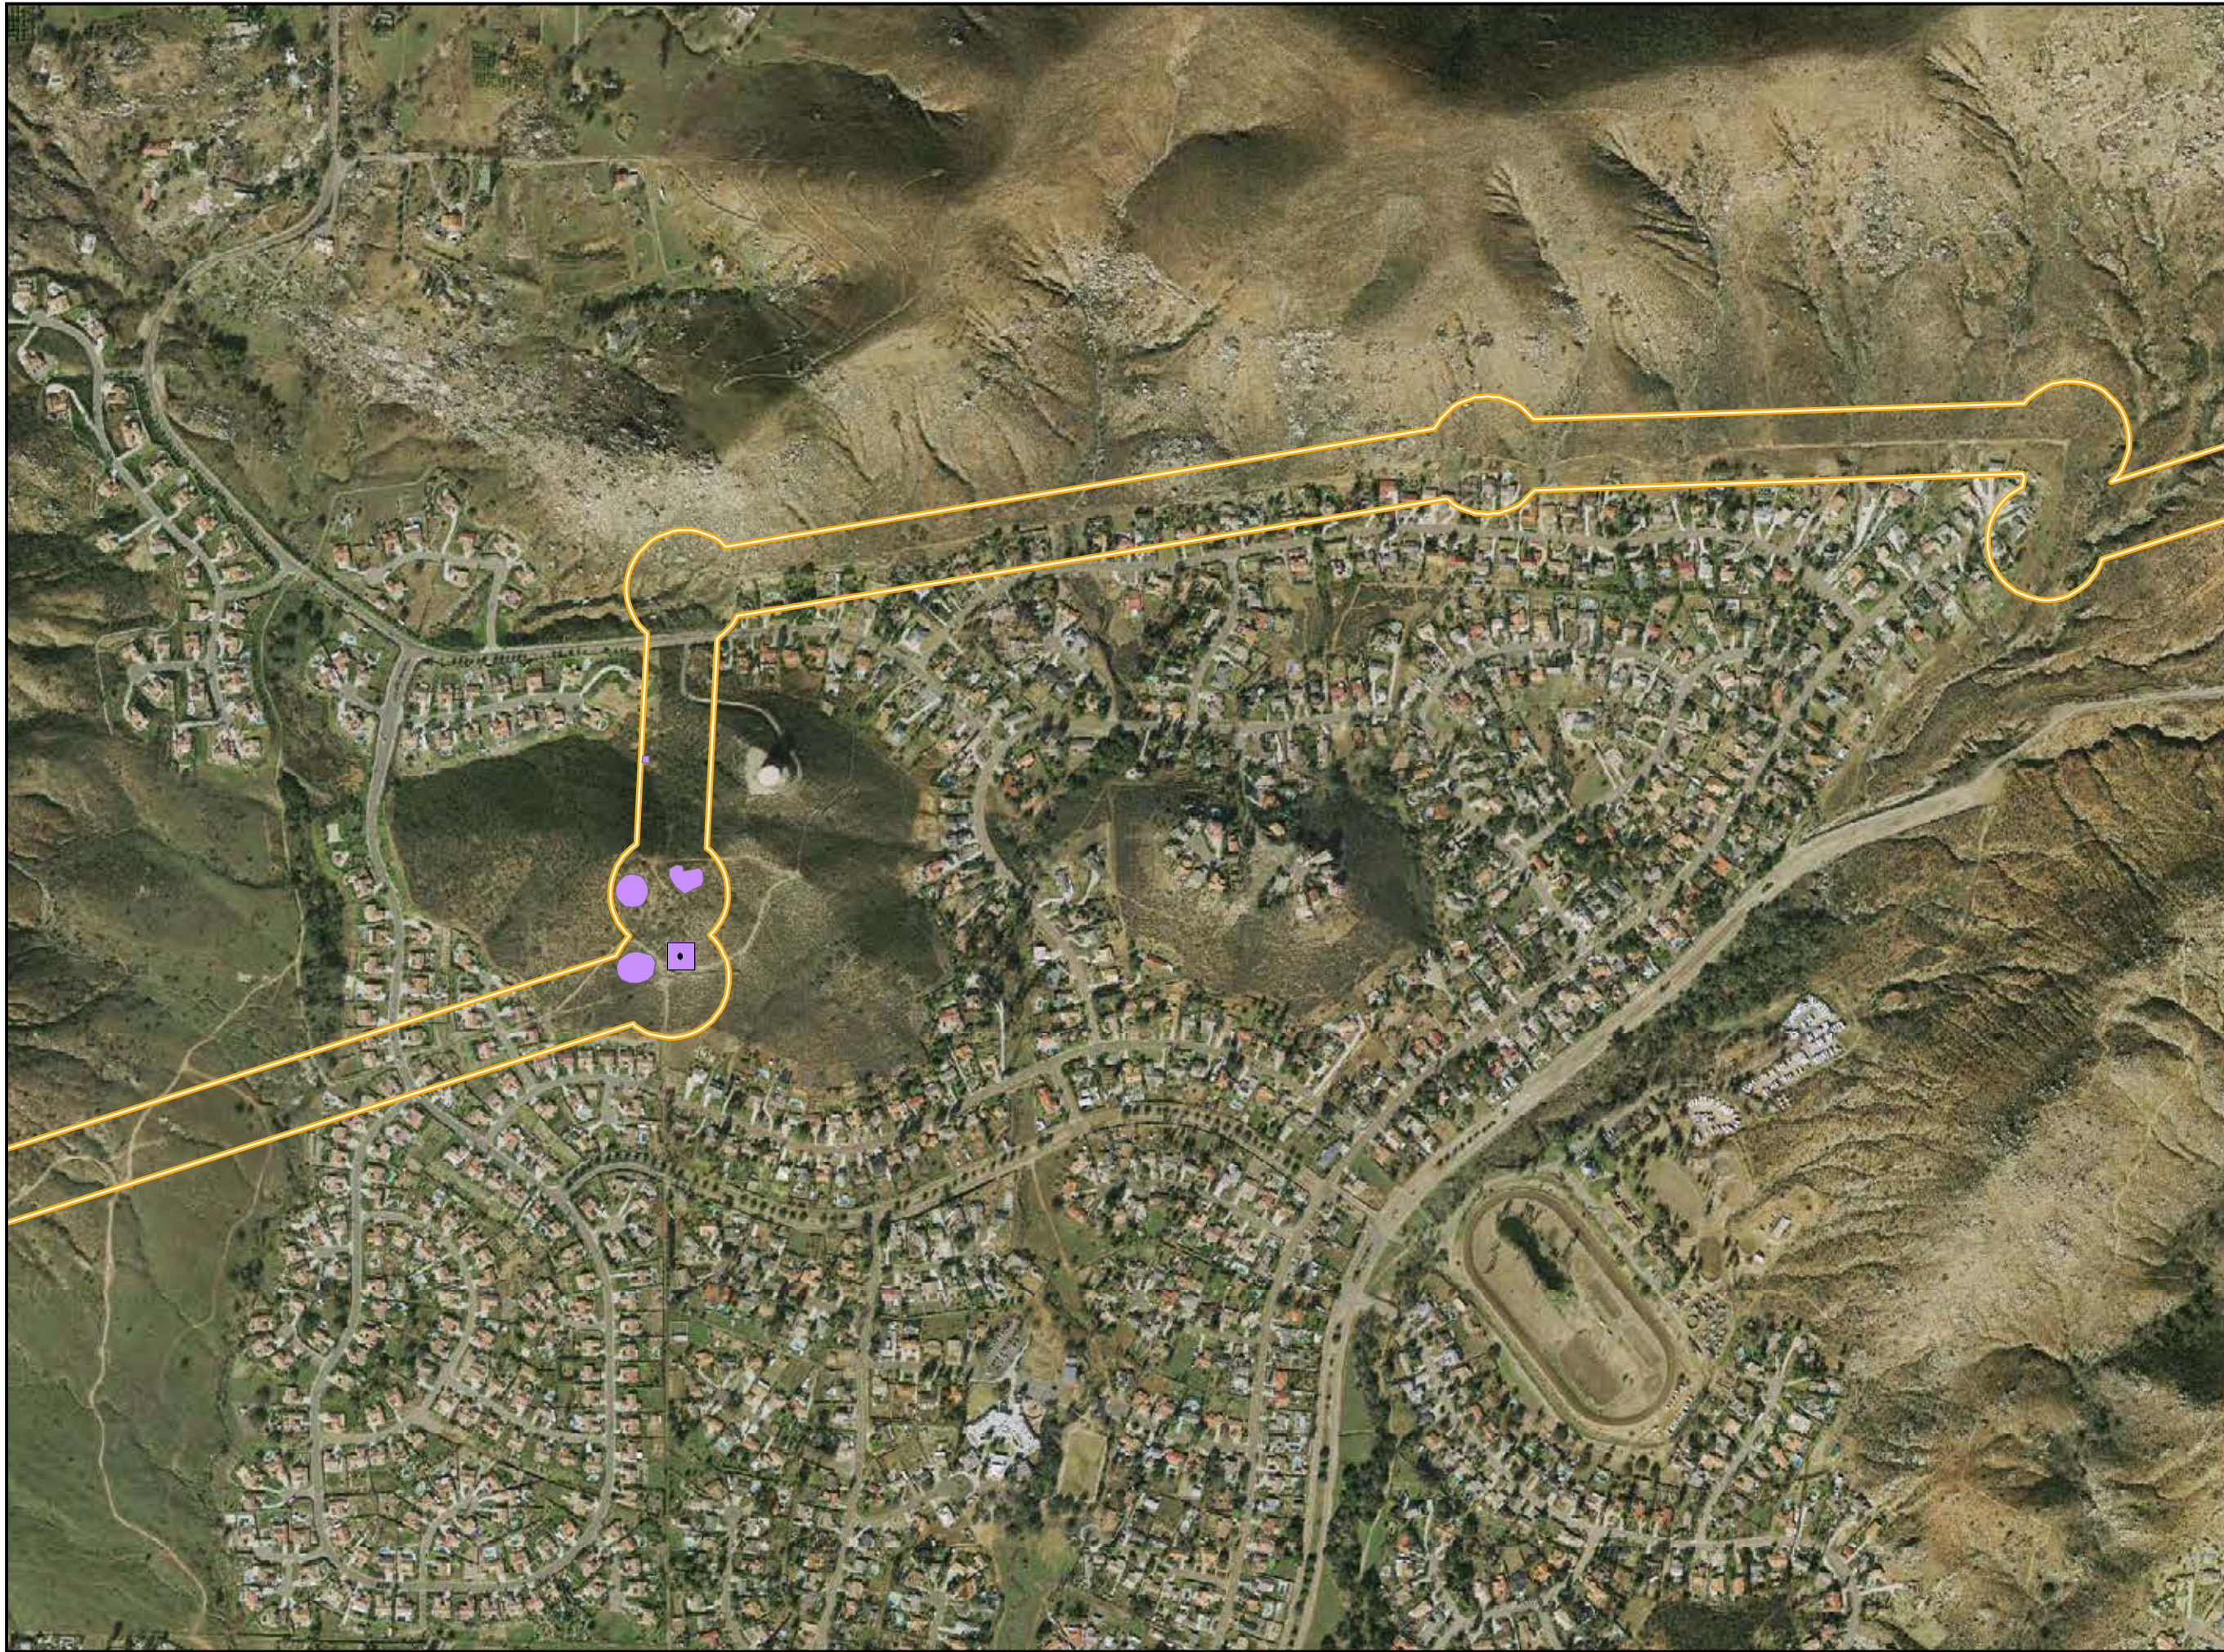

CNF Rare Plant Survey – 2010

PAGE: MS-014

Updated December 2011

LEGEND

-  Cleveland National Forest
-  Congressional District Boundary

Survey Buffers

-  Distribution ROW
-  Distribution Underground ROW
-  Distribution Alternative ROW
-  Transmission ROW