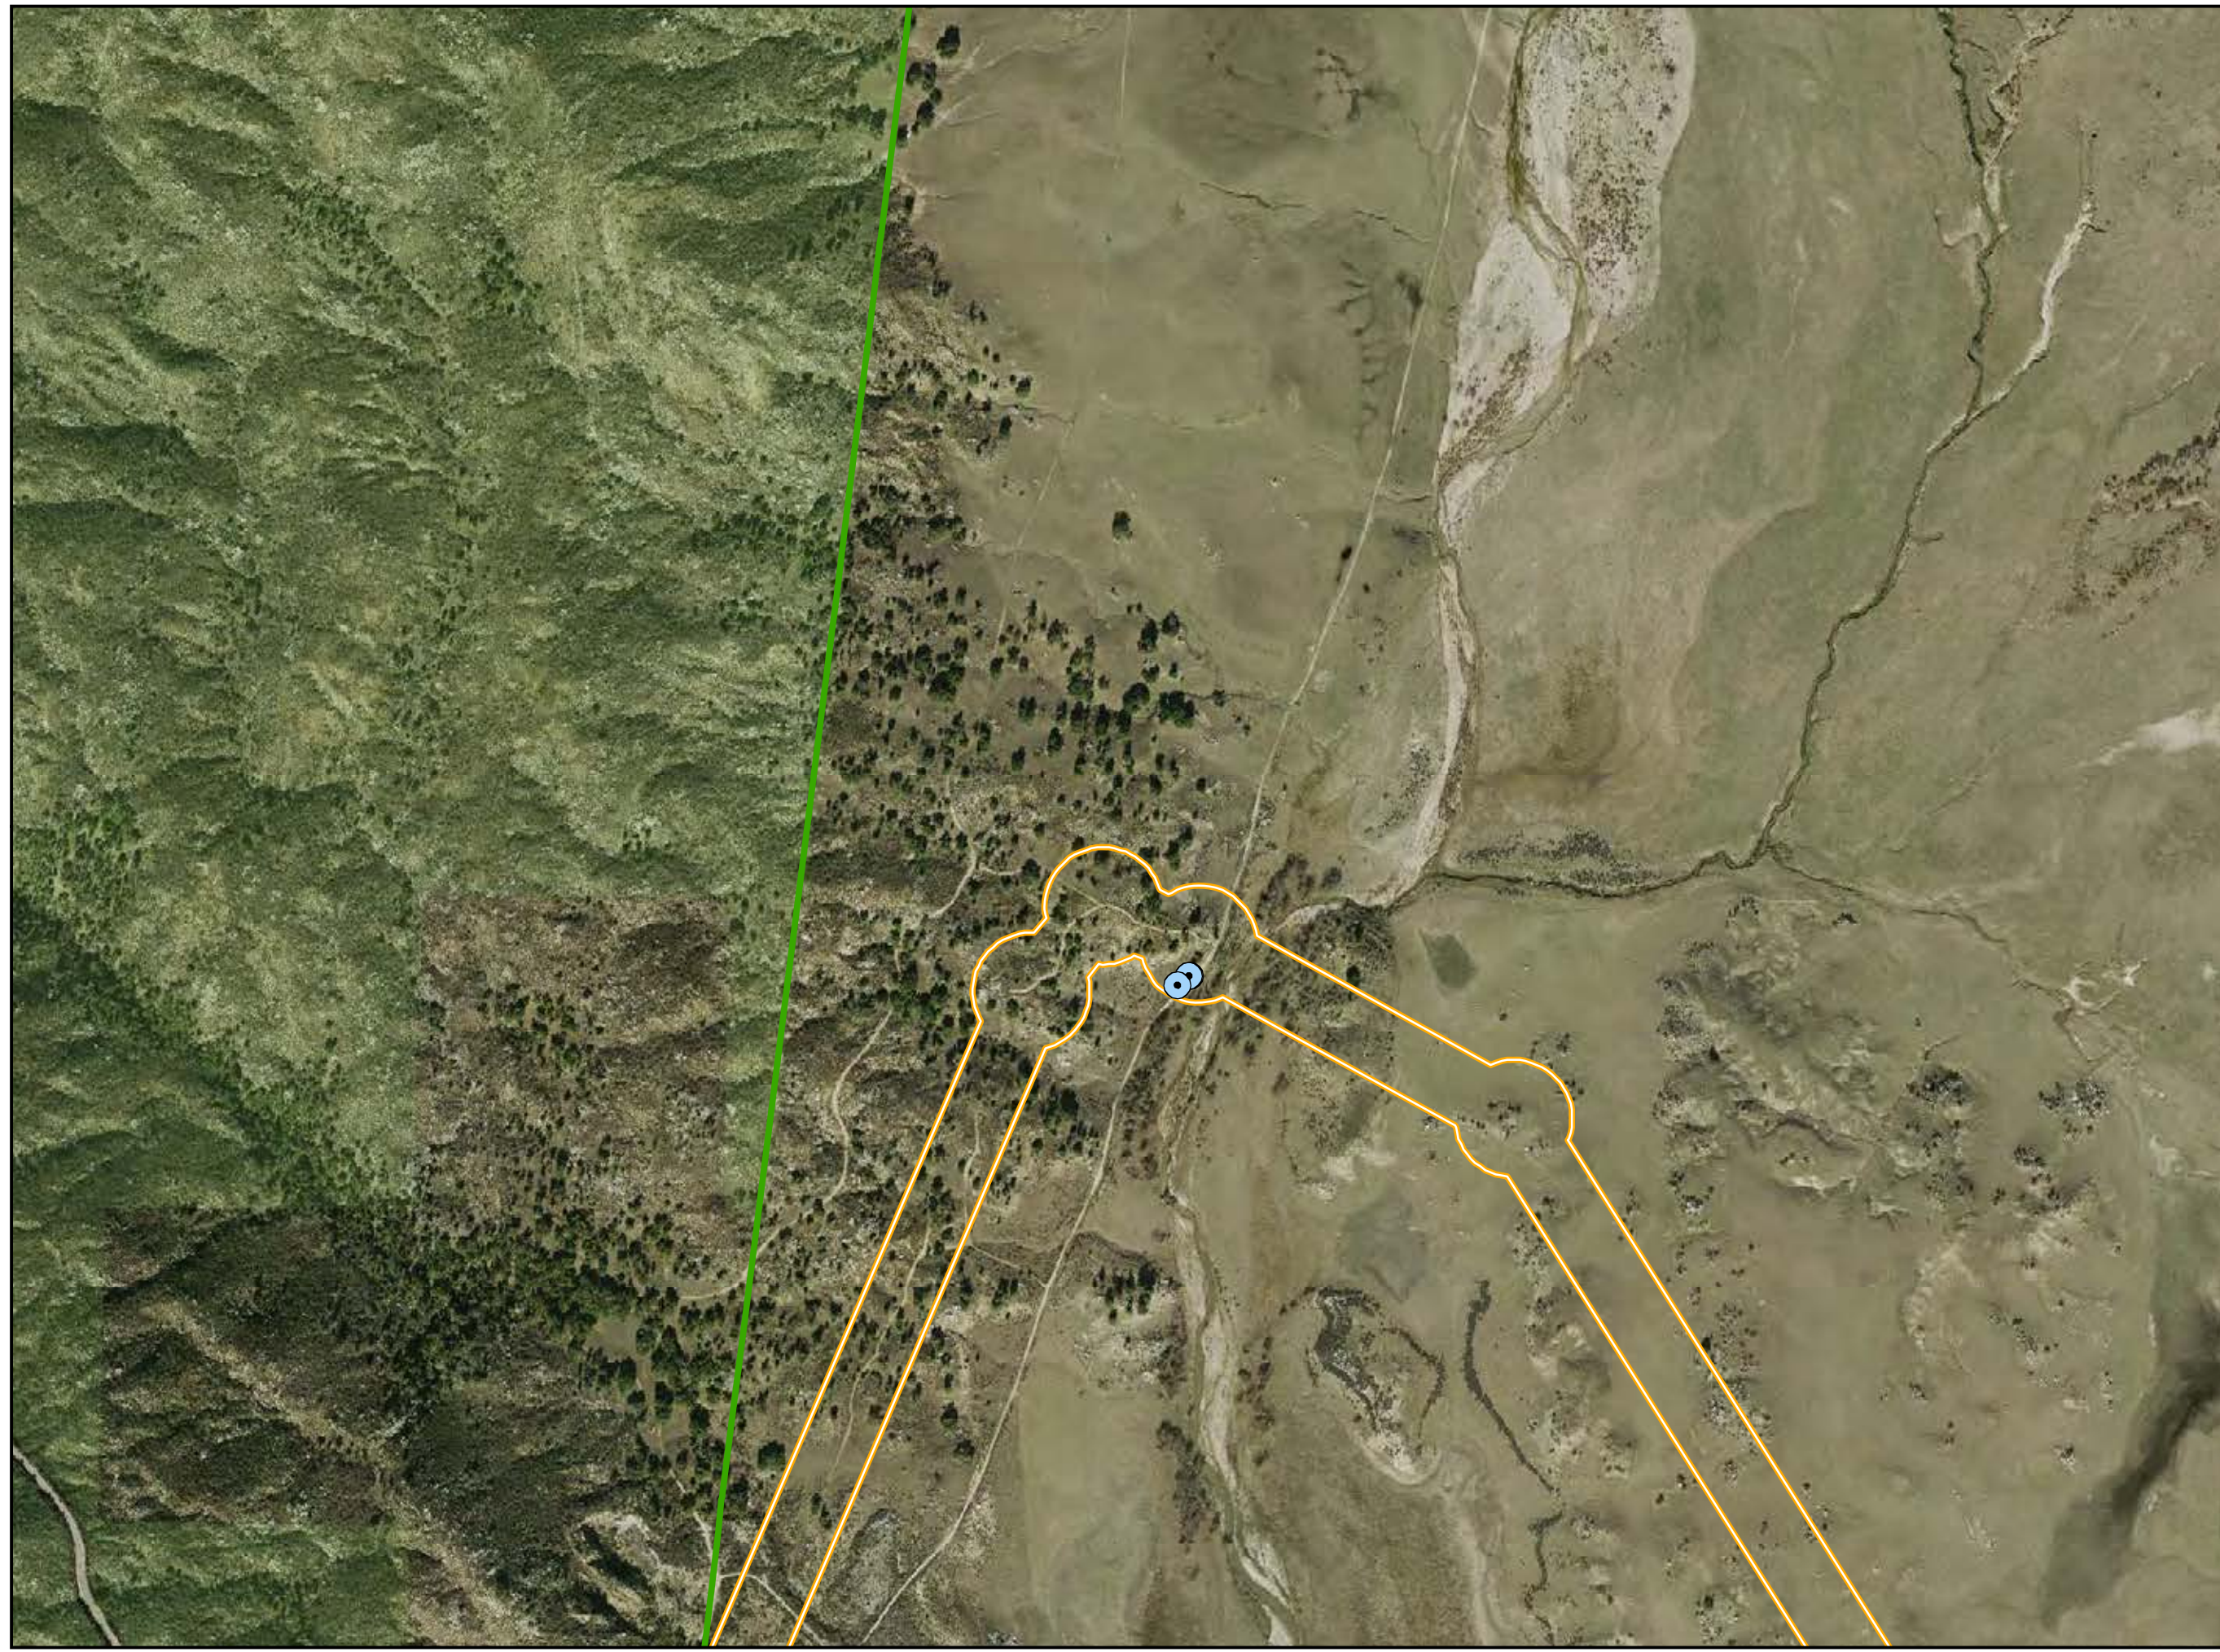

CNF Rare Plant Survey – 2010

PAGE: MS-009

Updated December 2011

LEGEND

 Cleveland National Forest
 Congressional District Boundary

Survey Buffers

 Distribution ROW
 Distribution Underground ROW
 Distribution Alternative ROW
 Transmission ROW