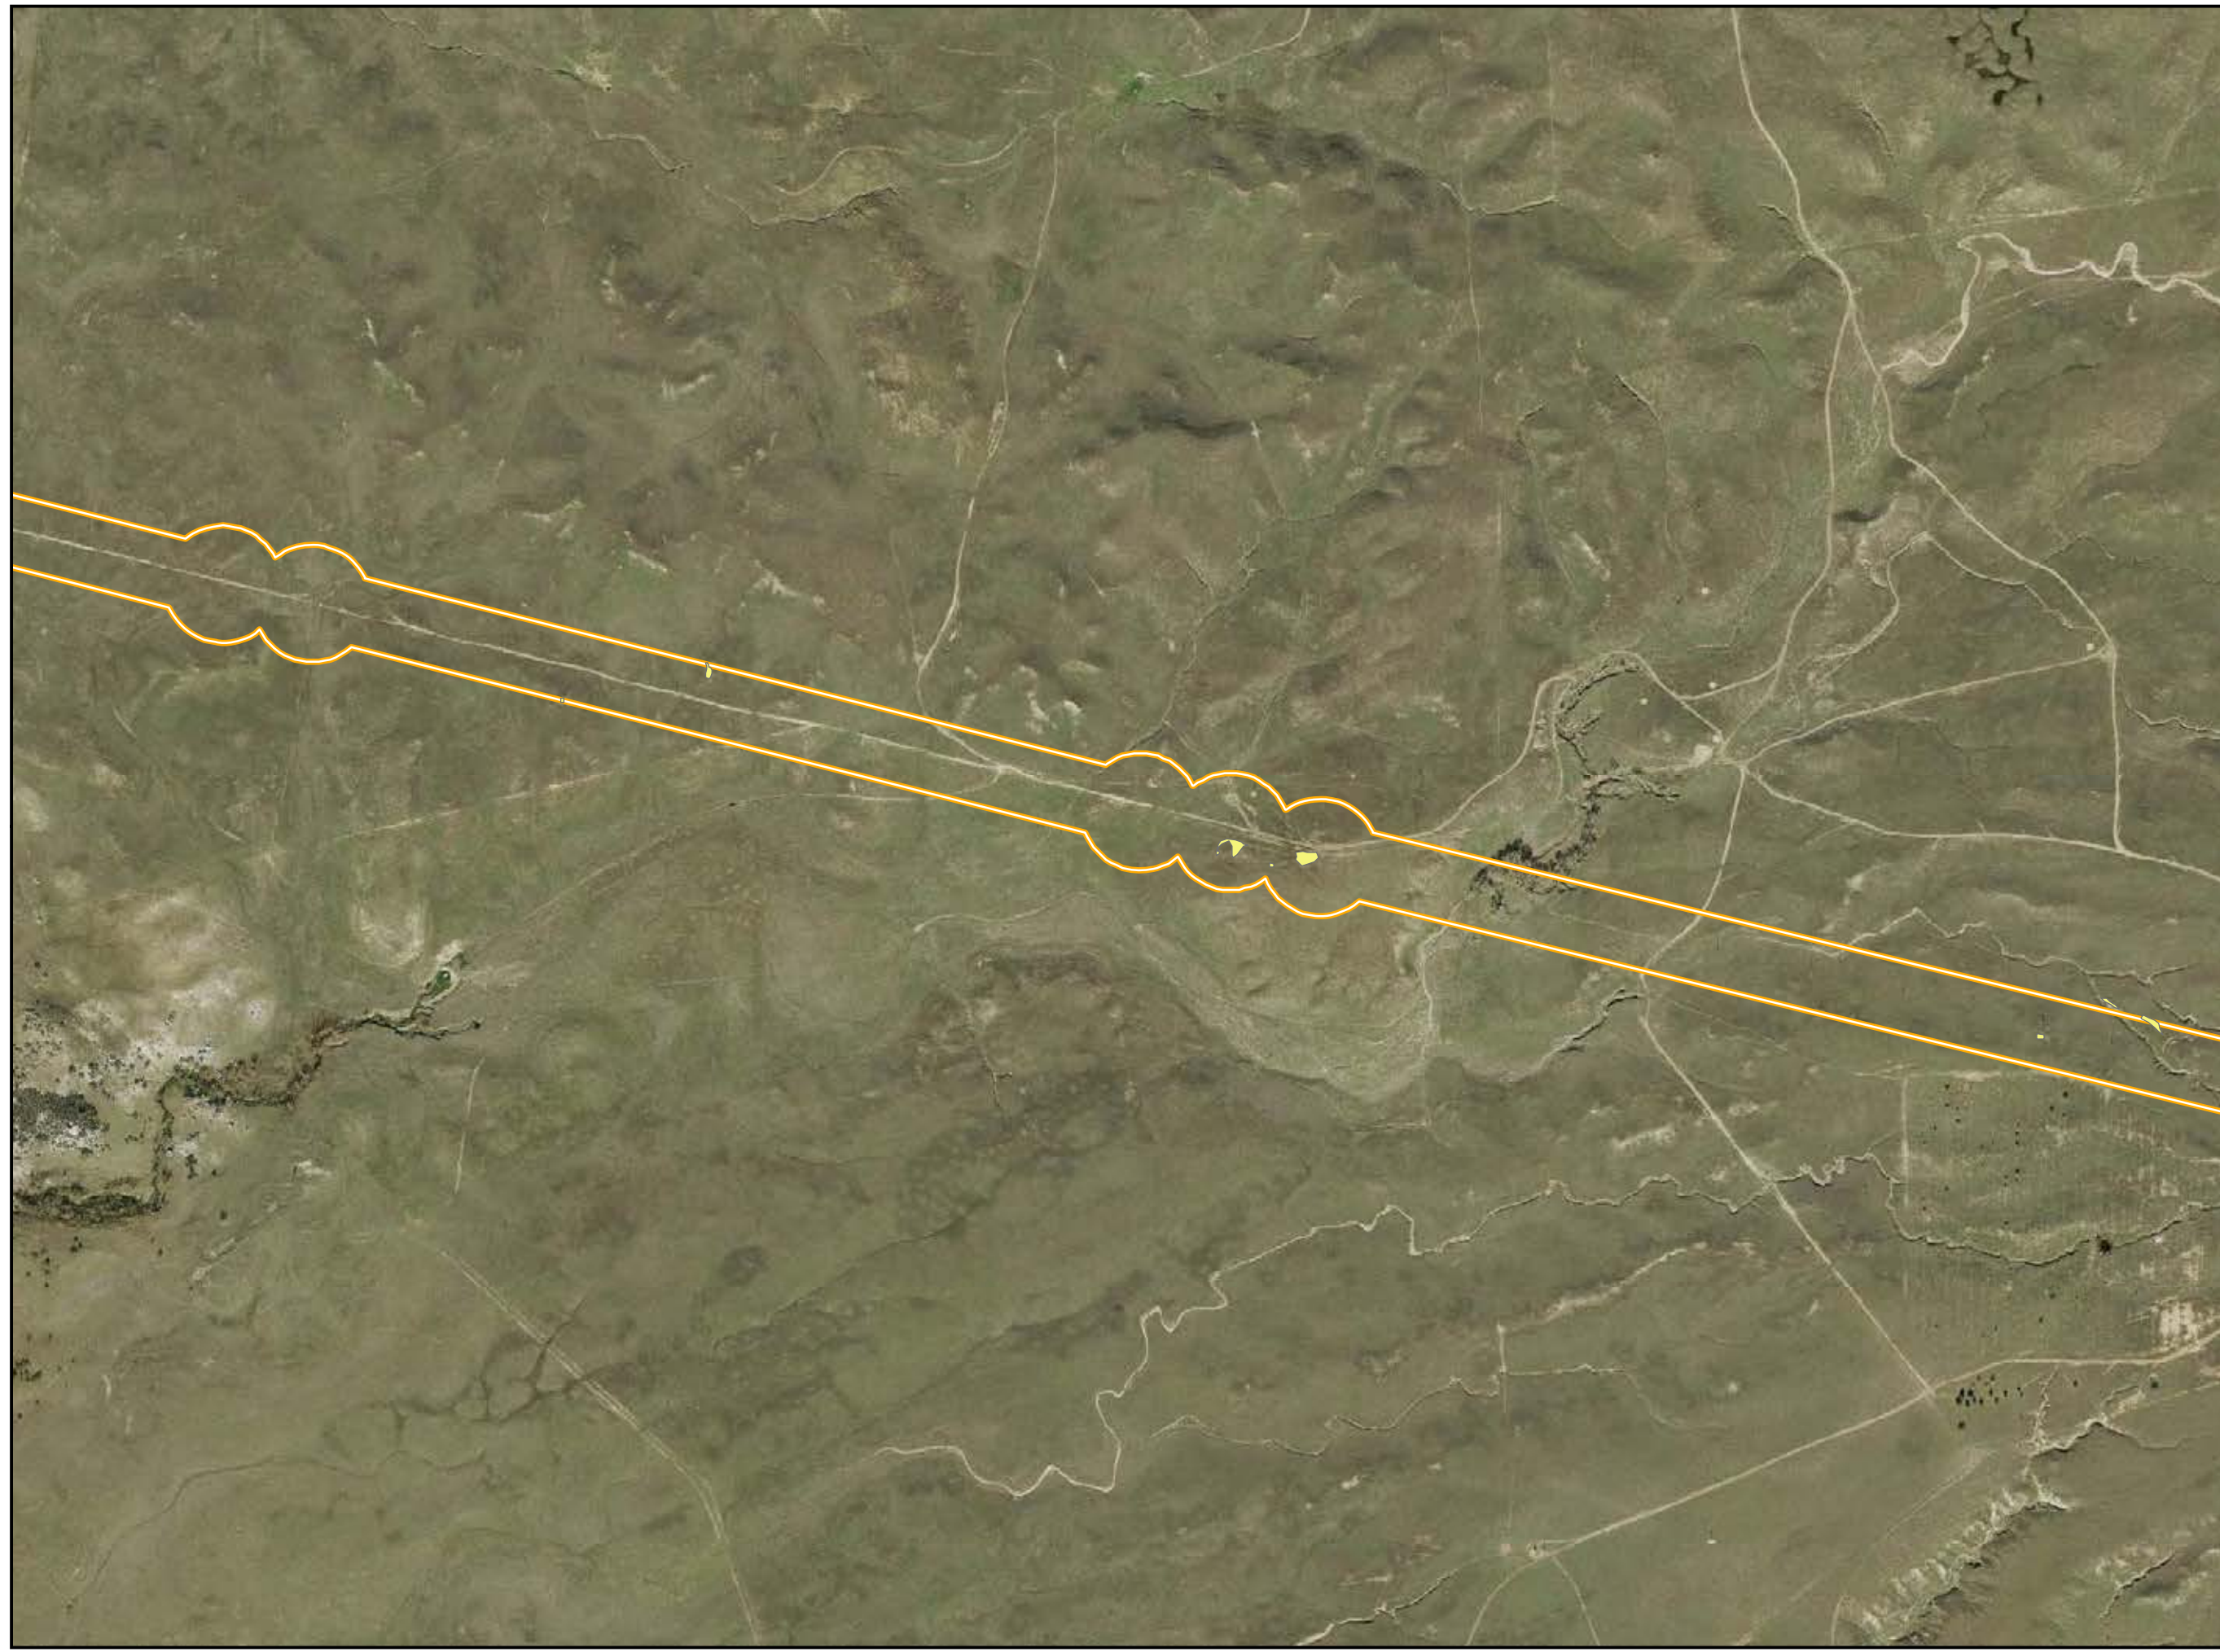

CNF Rare Plant Survey – 2010

PAGE: MS-011

Updated December 2011

LEGEND

-  Cleveland National Forest
-  Congressional District Boundary

Survey Buffers

-  Distribution ROW
-  Distribution Underground ROW
-  Distribution Alternative ROW
-  Transmission ROW