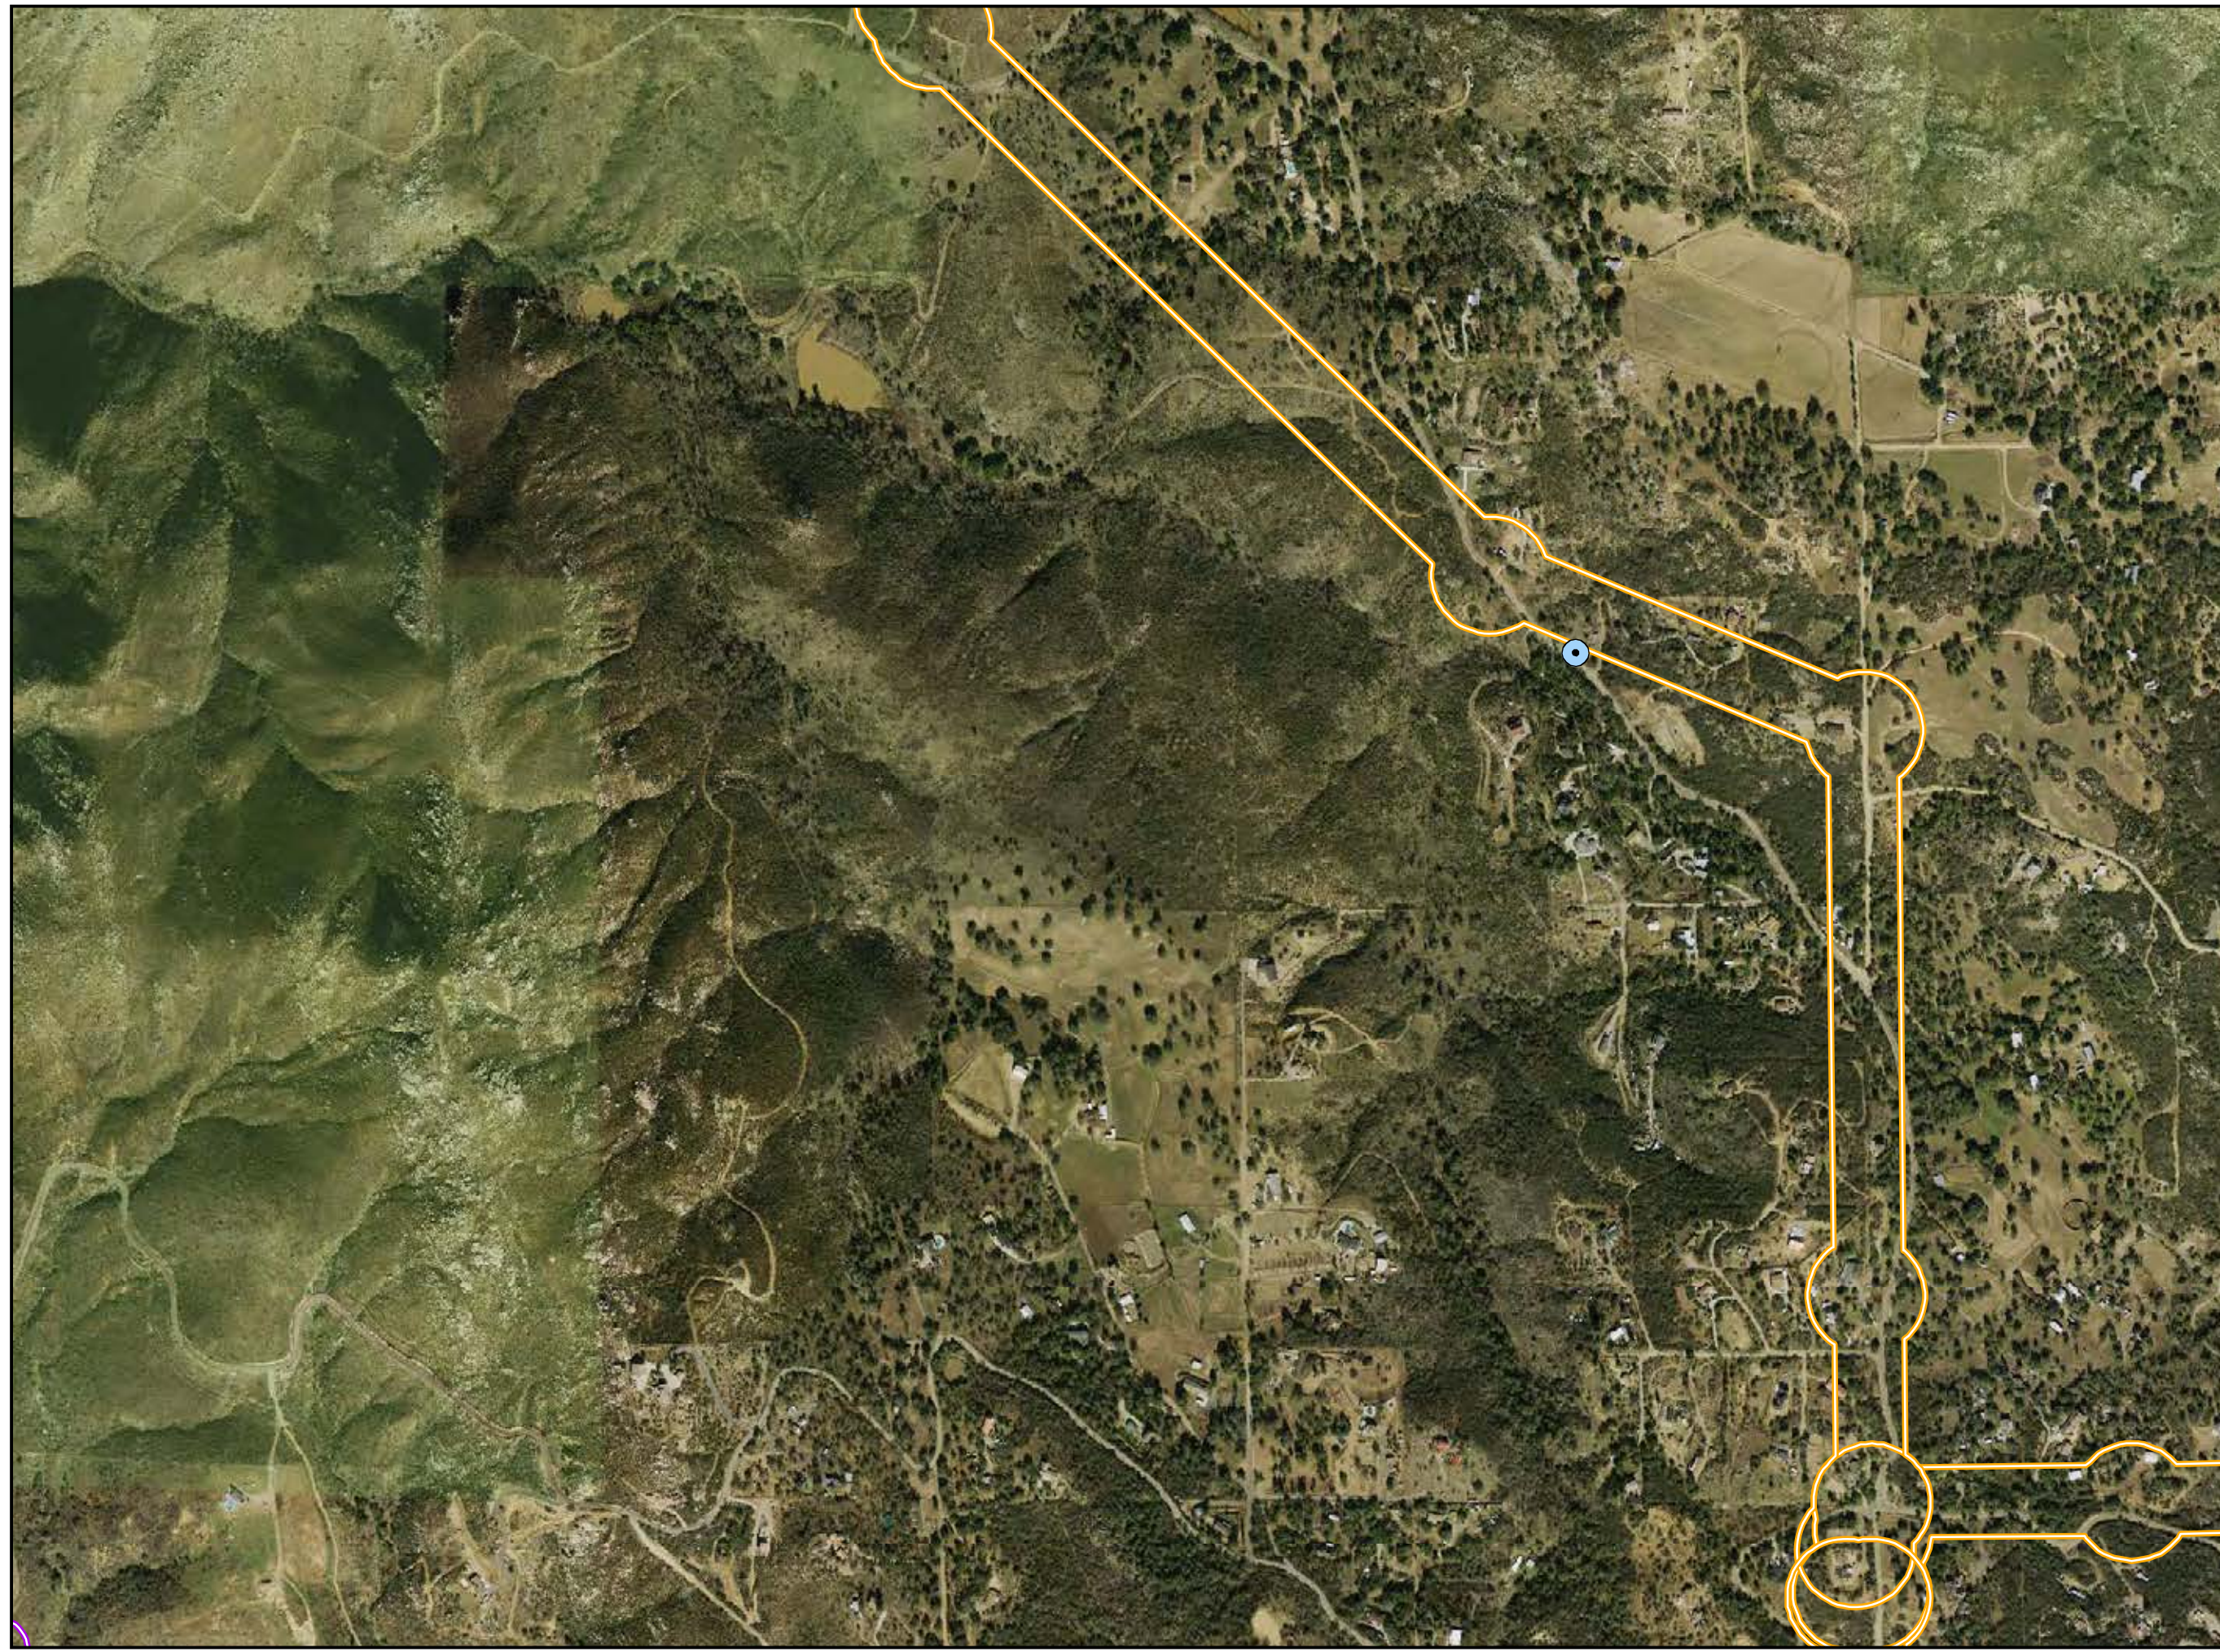

CNF Rare Plant Survey – 2010

PAGE: MS-036

Updated December 2011

LEGEND

 Cleveland National Forest
 Congressional District Boundary

Survey Buffers

 Distribution ROW
 Distribution Underground ROW
 Distribution Alternative ROW
 Transmission ROW