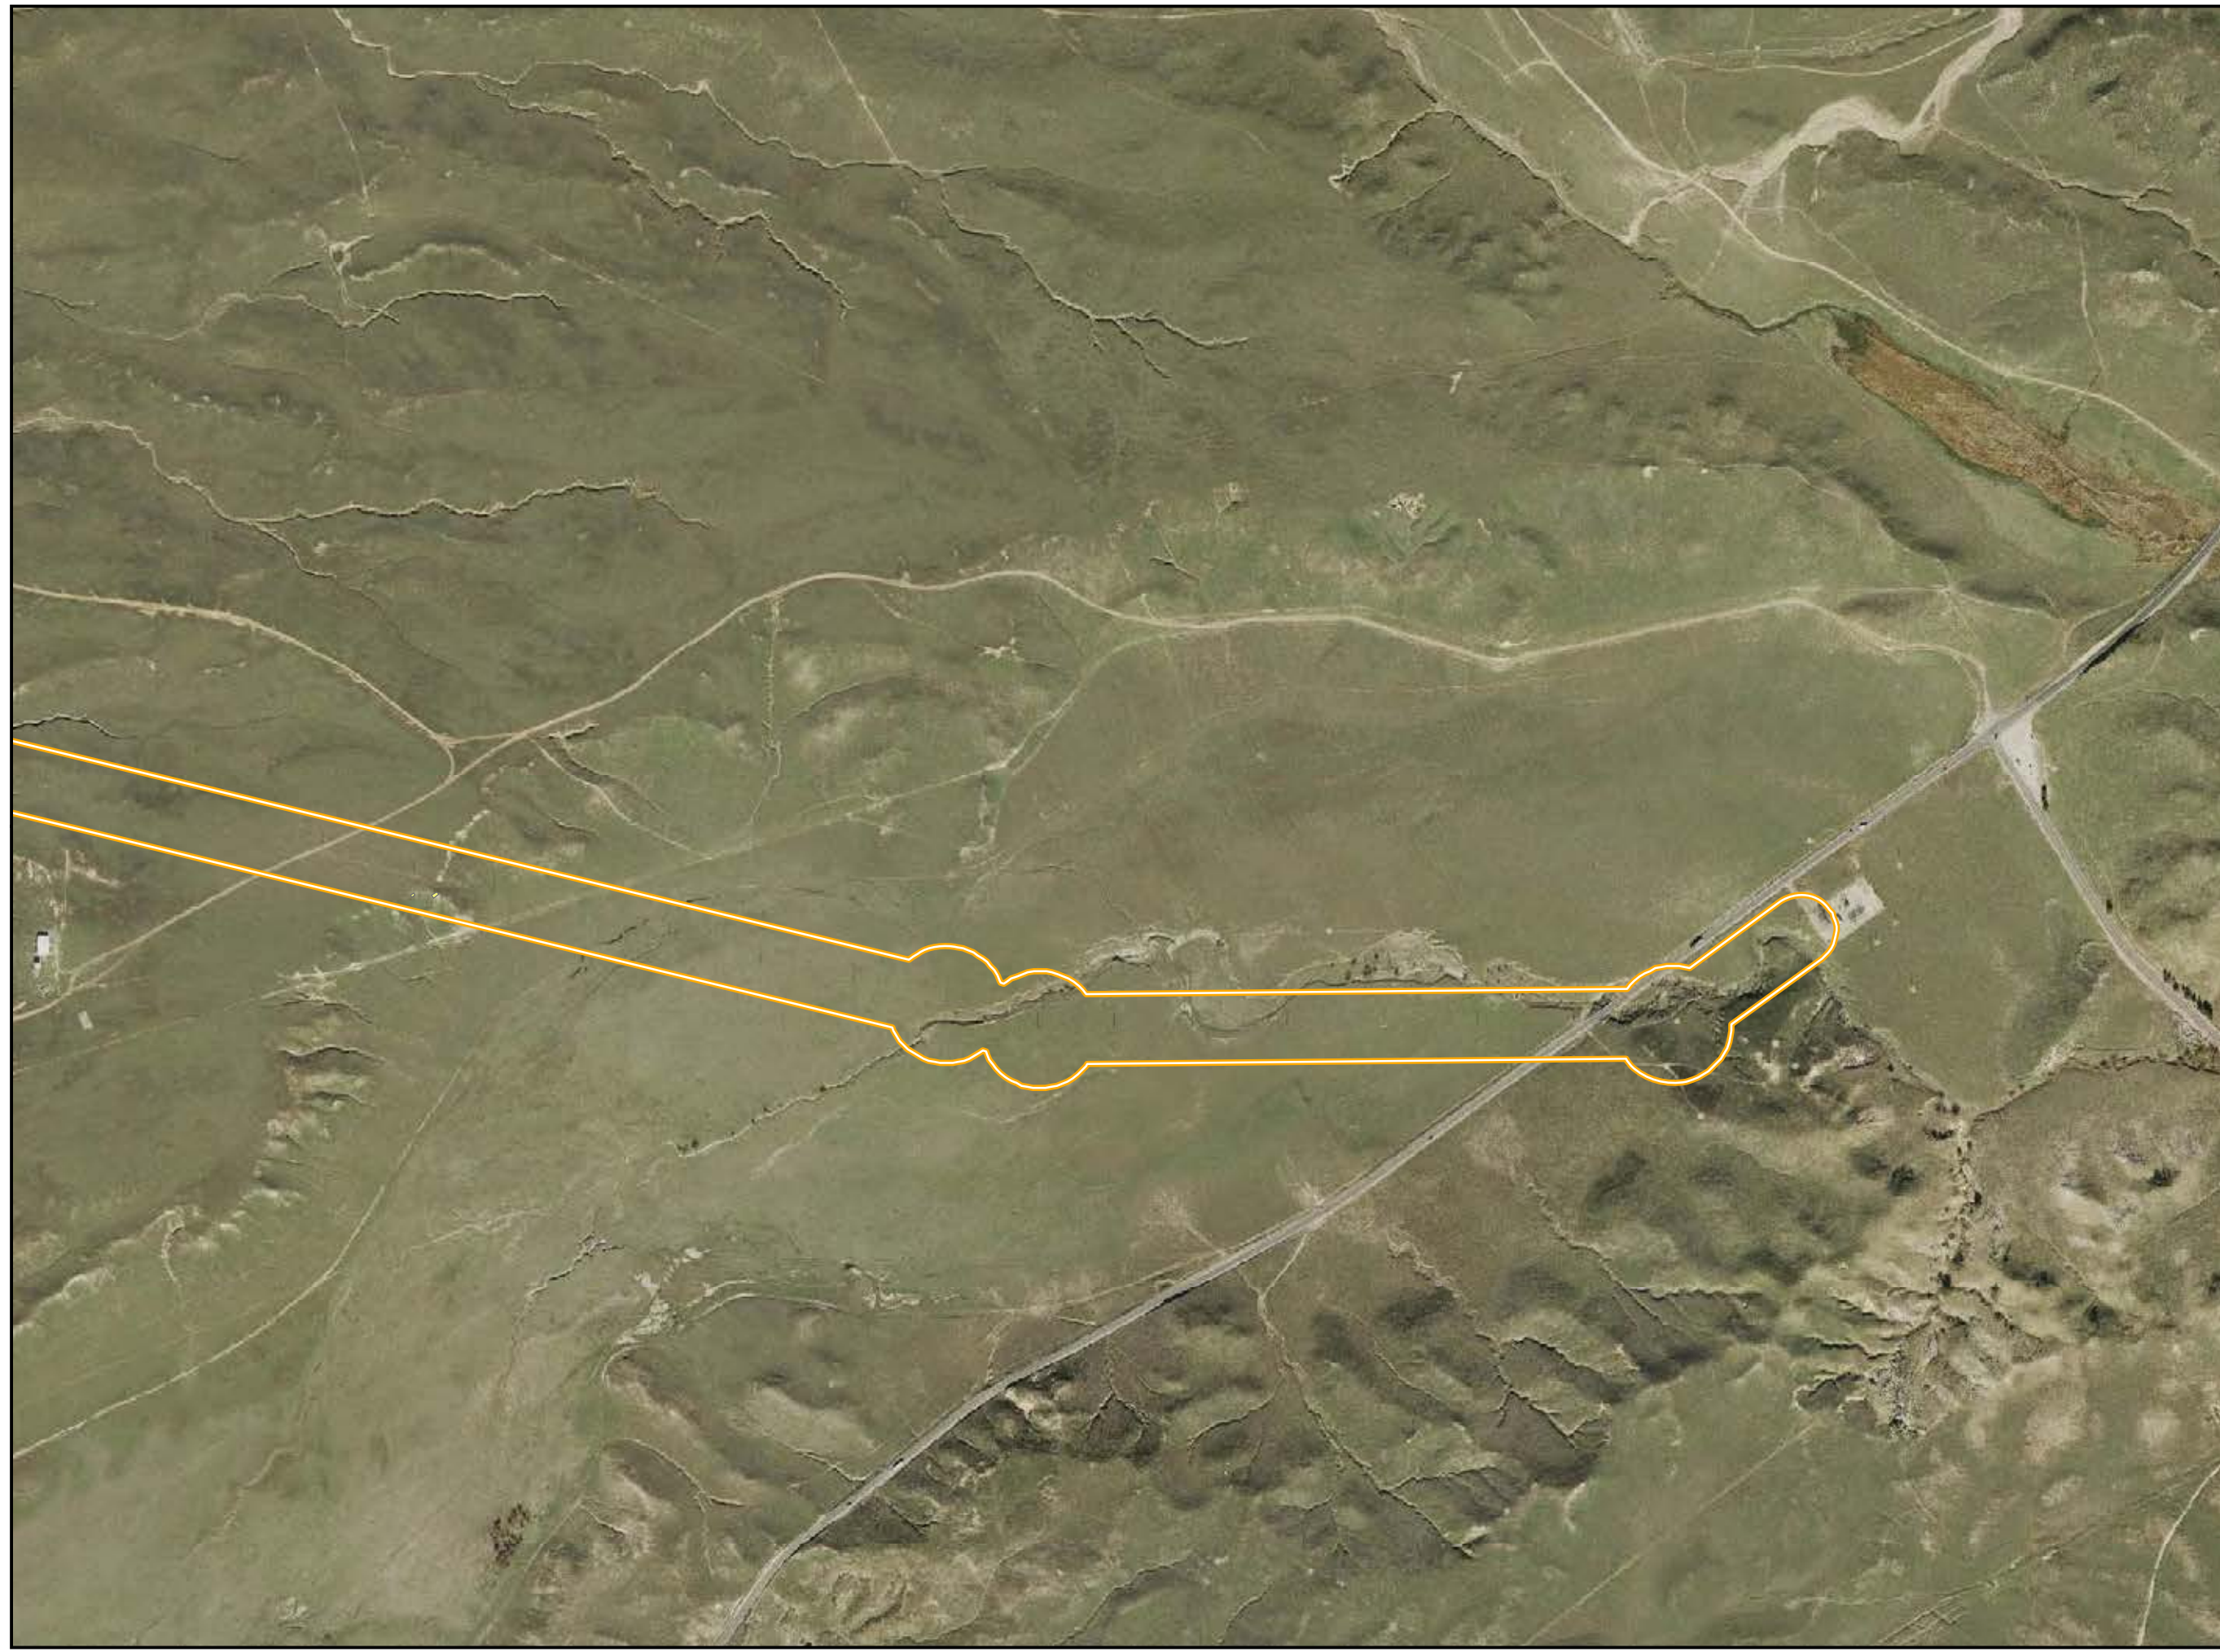

CNF Rare Plant Survey – 2010

PAGE: MS-012

Updated December 2011

LEGEND

-  Cleveland National Forest
-  Congressional District Boundary

Survey Buffers

-  Distribution ROW
-  Distribution Underground ROW
-  Distribution Alternative ROW
-  Transmission ROW