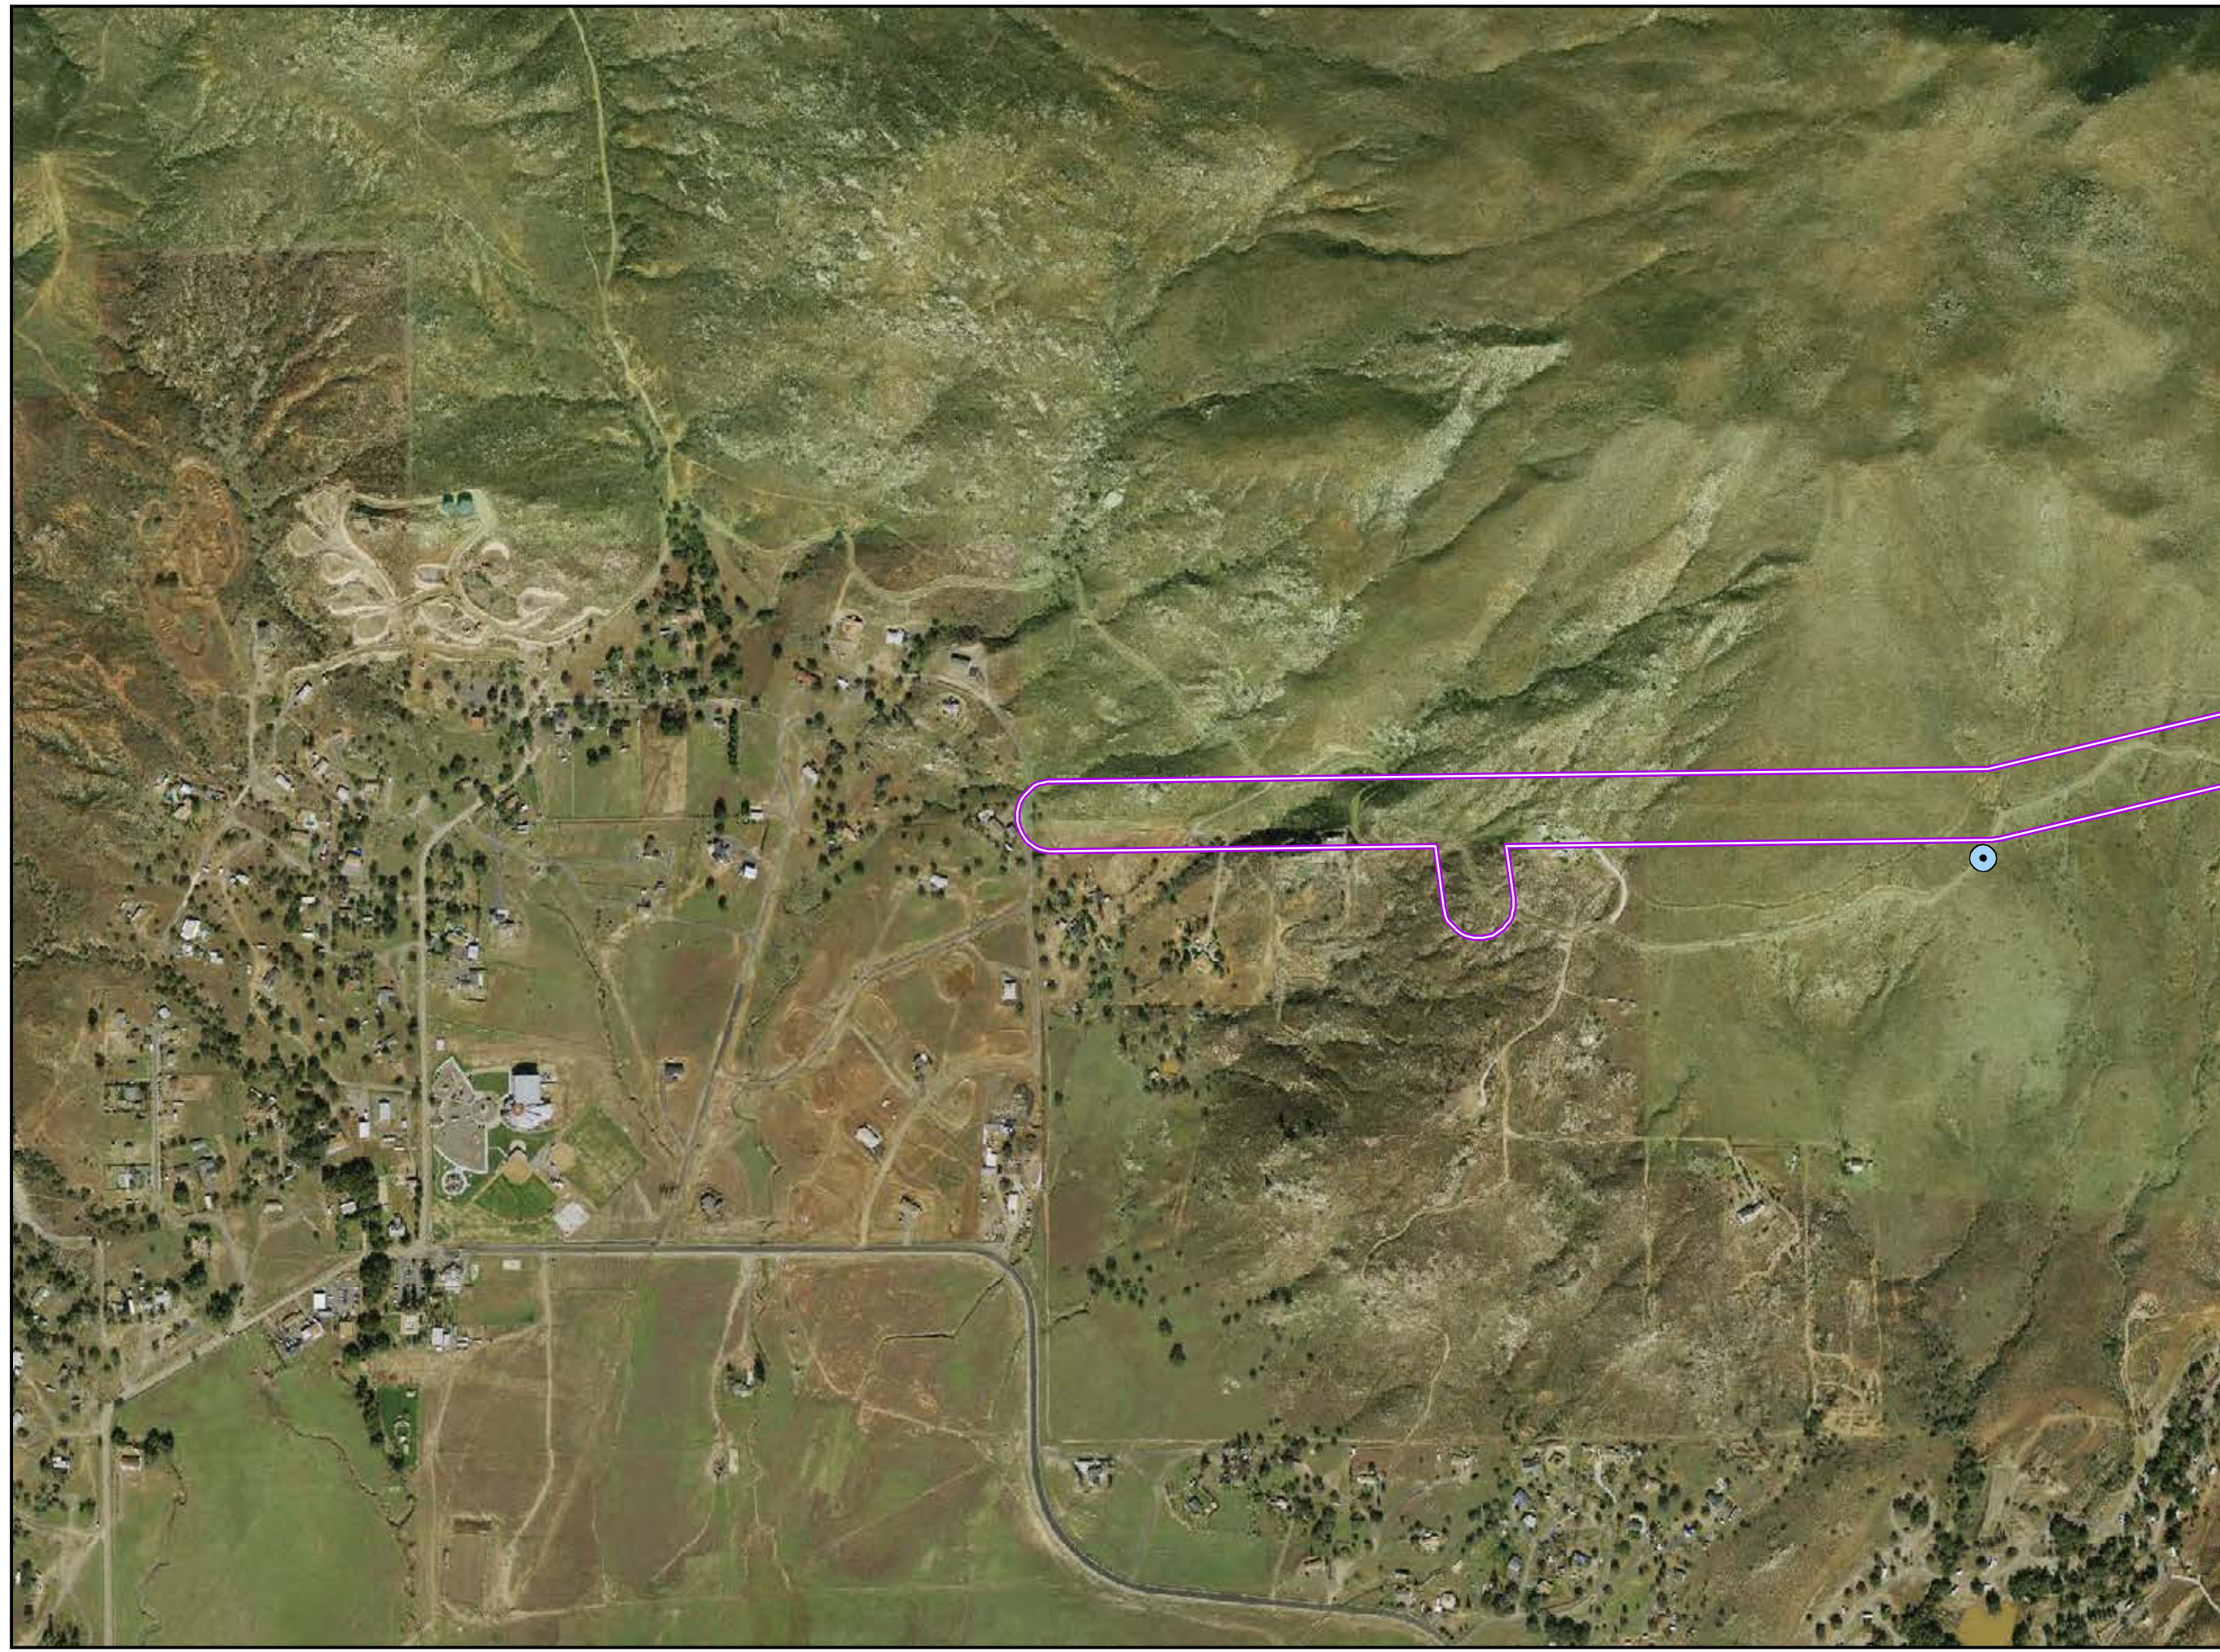

CNF Rare Plant Survey – 2010

PAGE: MS-037

Updated December 2011

LEGEND

 Cleveland National Forest
 Congressional District Boundary

Survey Buffers

 Distribution ROW
 Distribution Underground ROW
 Distribution Alternative ROW
 Transmission ROW