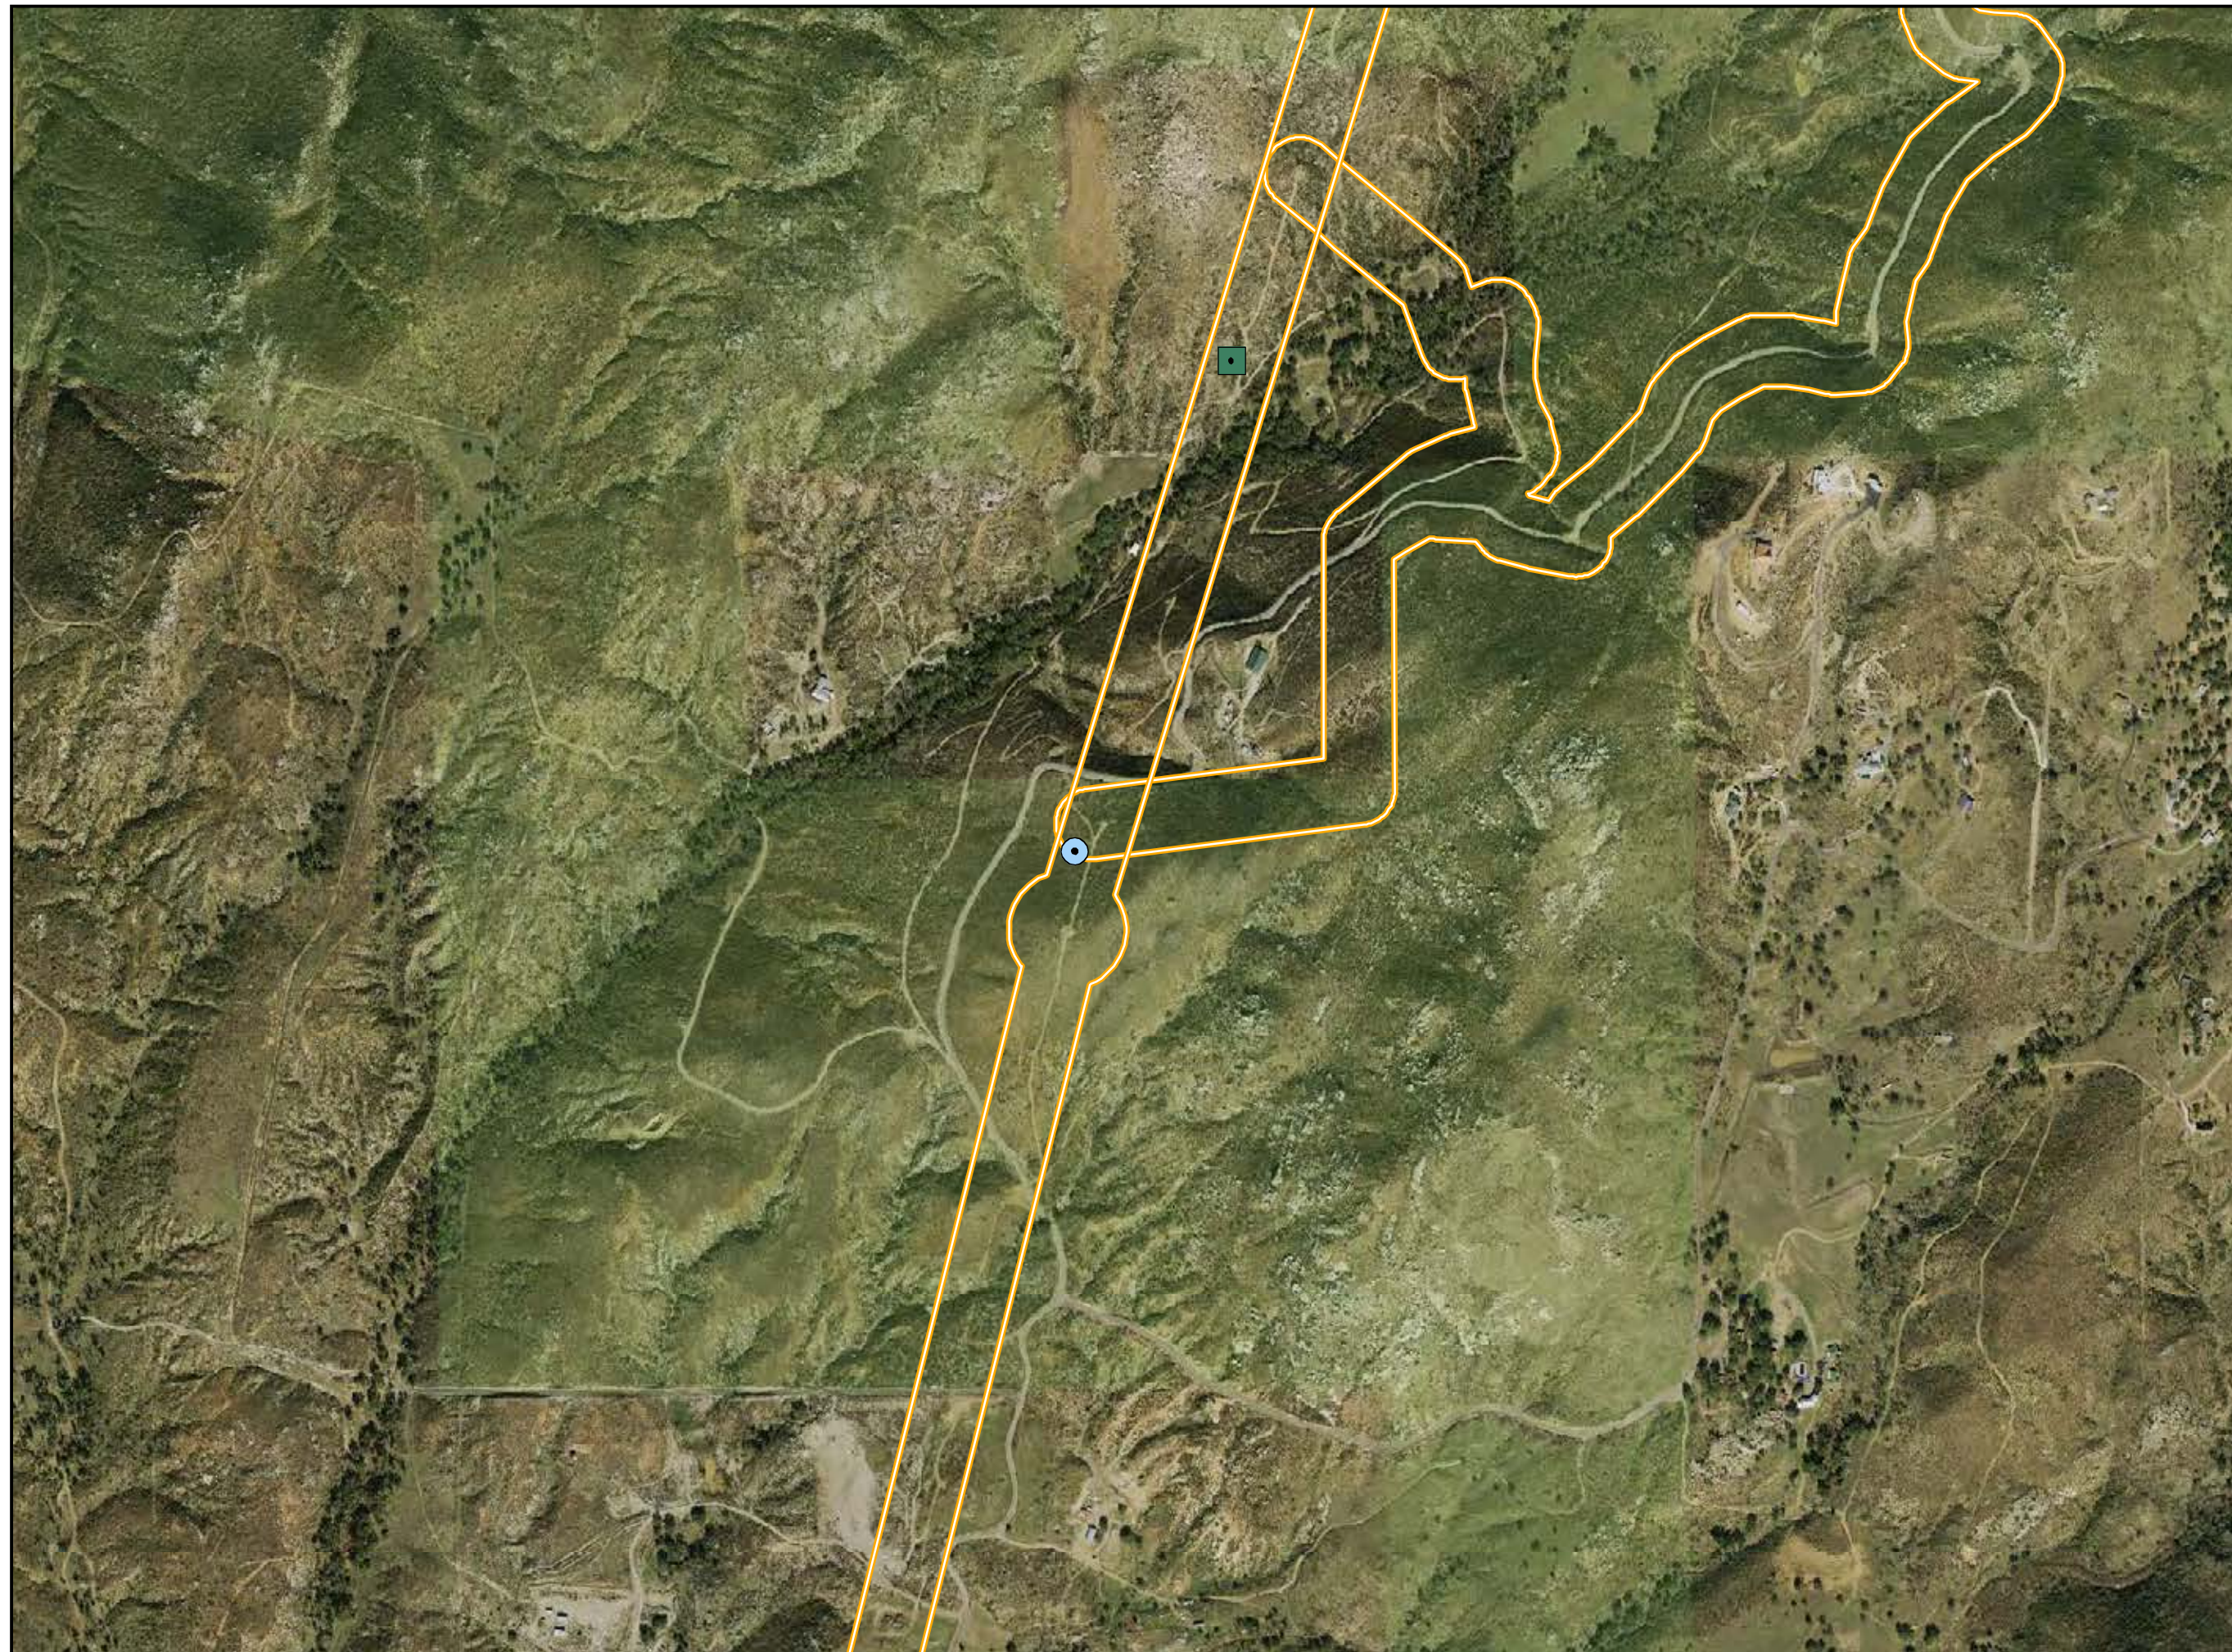

CNF Rare Plant Survey – 2010

PAGE: MS-034

Updated December 2011

LEGEND

-  Cleveland National Forest
-  Congressional District Boundary

Survey Buffers

-  Distribution ROW
-  Distribution Underground ROW
-  Distribution Alternative ROW
-  Transmission ROW