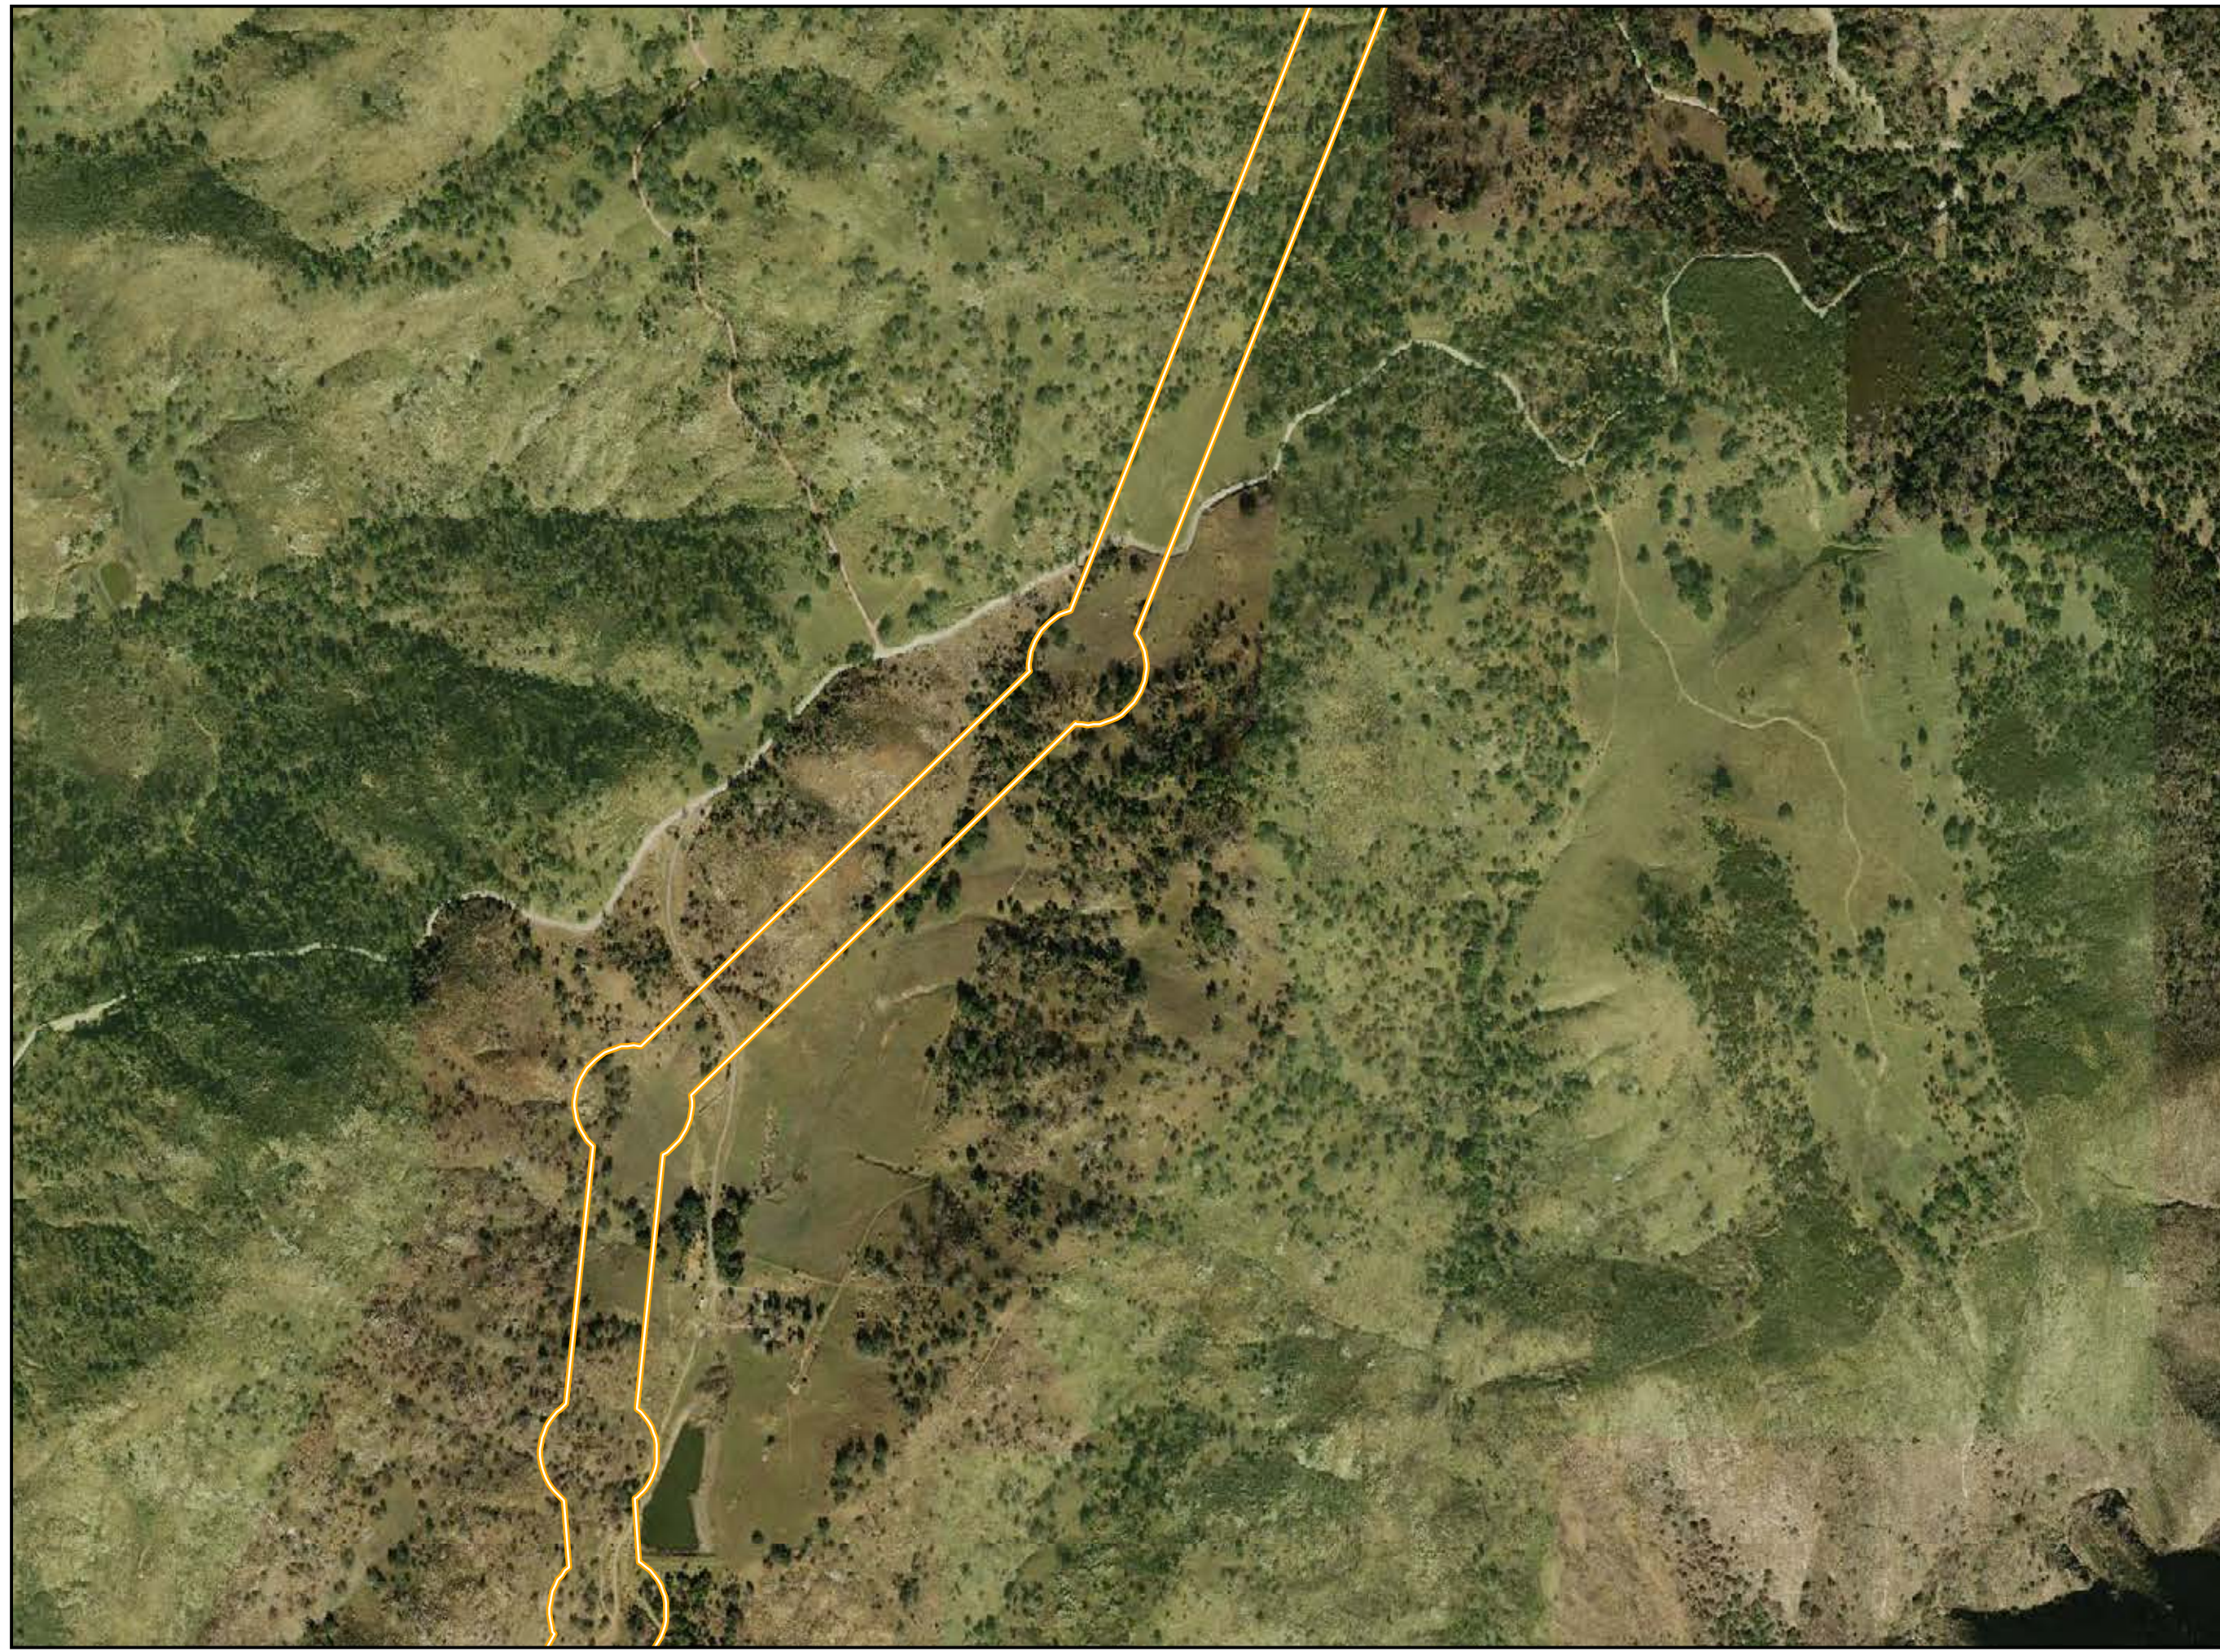

CNF Rare Plant Survey – 2010

PAGE: MS-025

Updated December 2011

LEGEND

 Cleveland National Forest
 Congressional District Boundary

Survey Buffers

 Distribution ROW
 Distribution Underground ROW
 Distribution Alternative ROW
 Transmission ROW