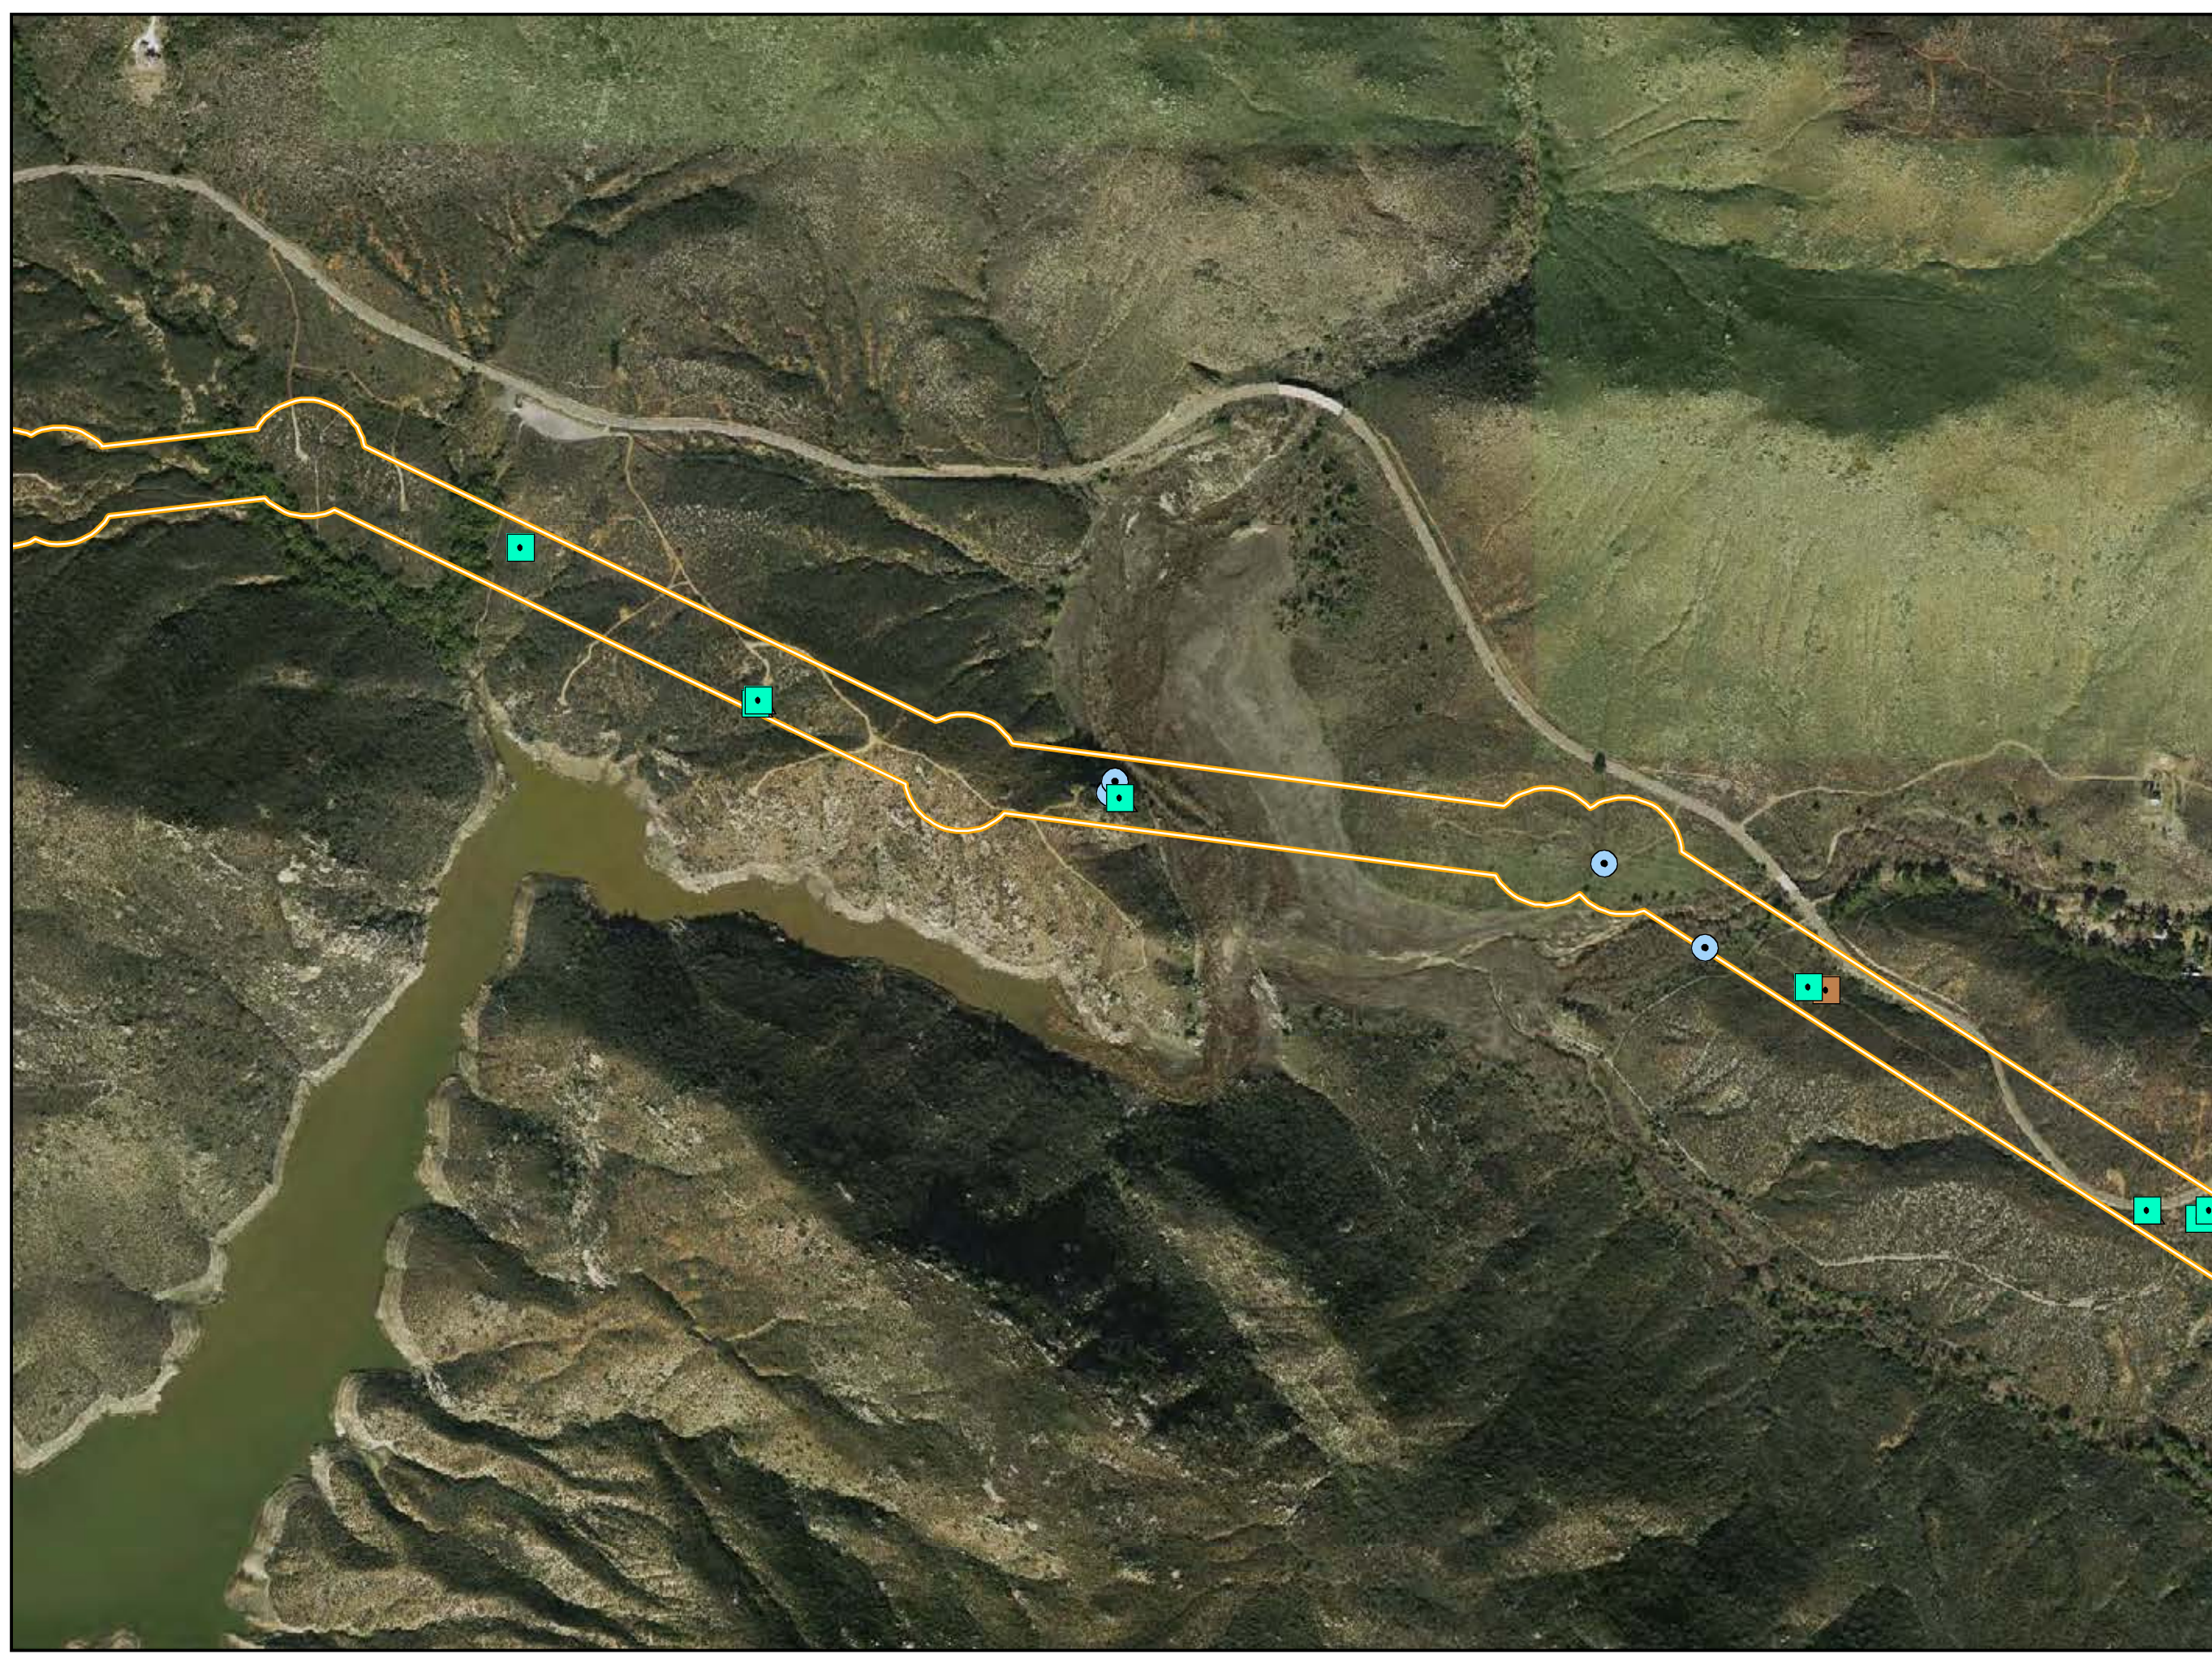

CNF Rare Plant Survey – 2010

PAGE: MS-047

Updated December 2011

LEGEND

- Cleveland National Forest
- Congressional District Boundary

Survey Buffers

- Distribution ROW
- Distribution Underground ROW
- Distribution Alternative ROW
- Transmission ROW