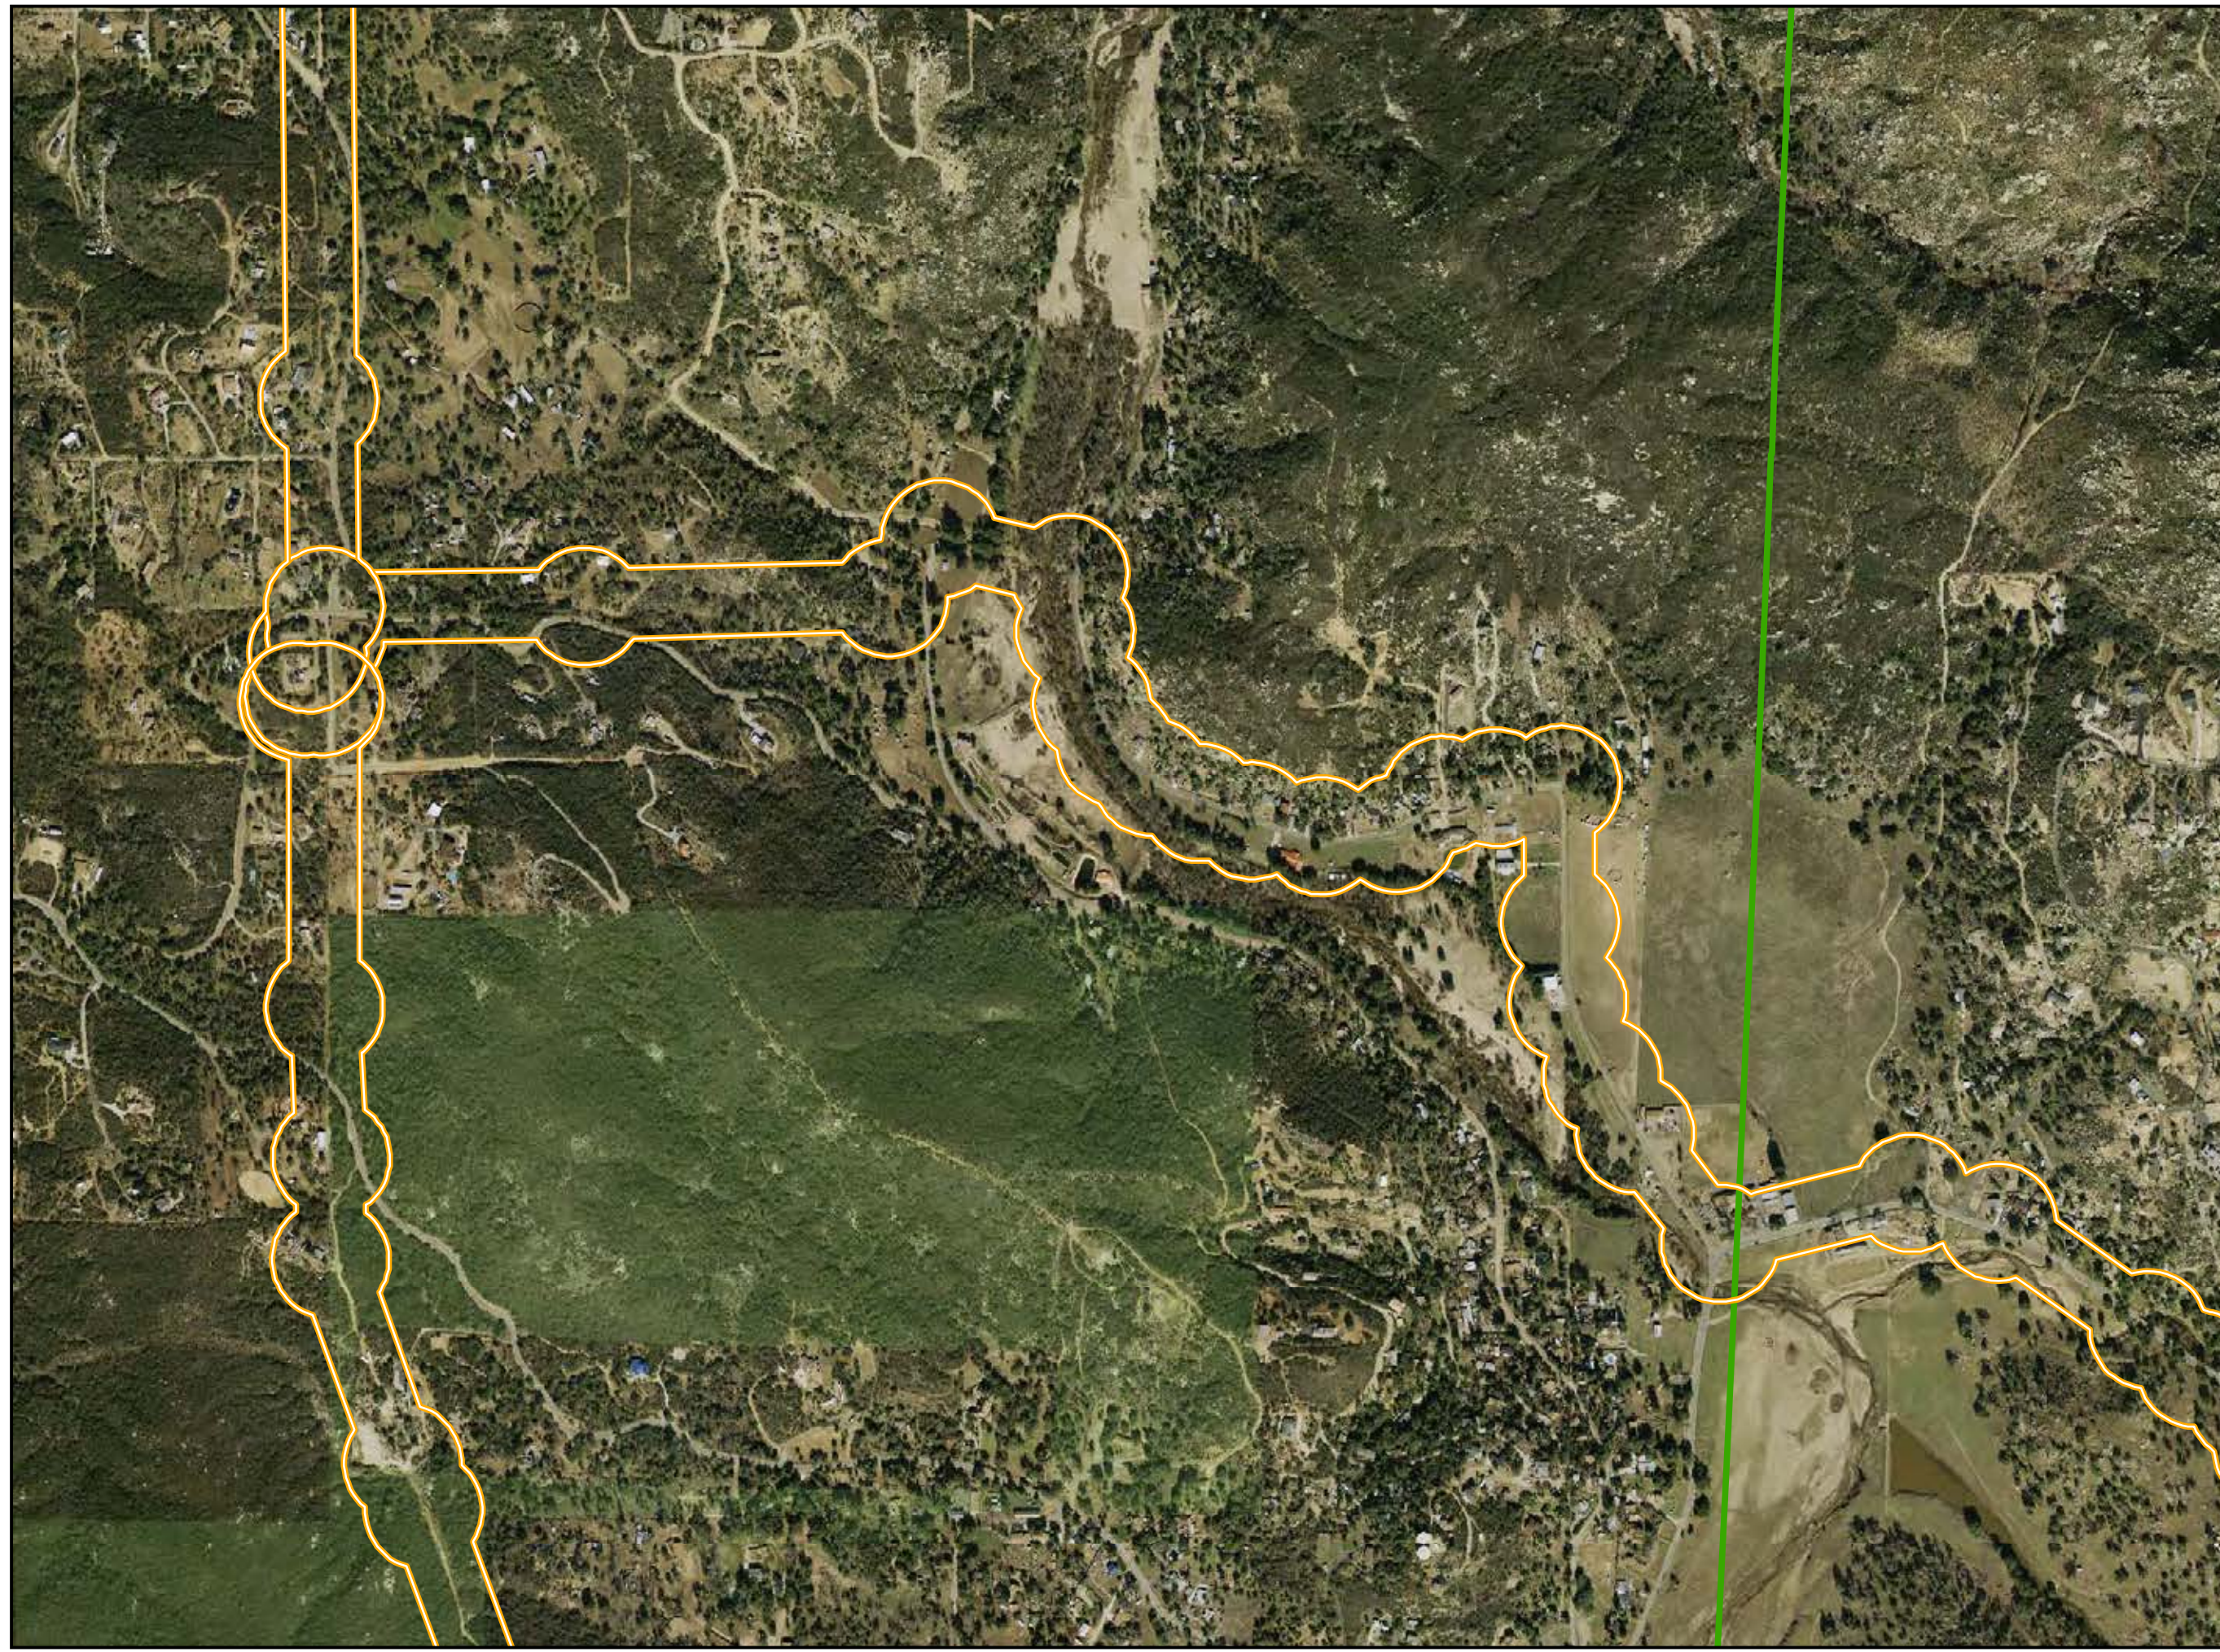

CNF Rare Plant Survey – 2010

PAGE: MS-039

Updated December 2011

LEGEND

-  Cleveland National Forest
-  Congressional District Boundary

Survey Buffers

-  Distribution ROW
-  Distribution Underground ROW
-  Distribution Alternative ROW
-  Transmission ROW