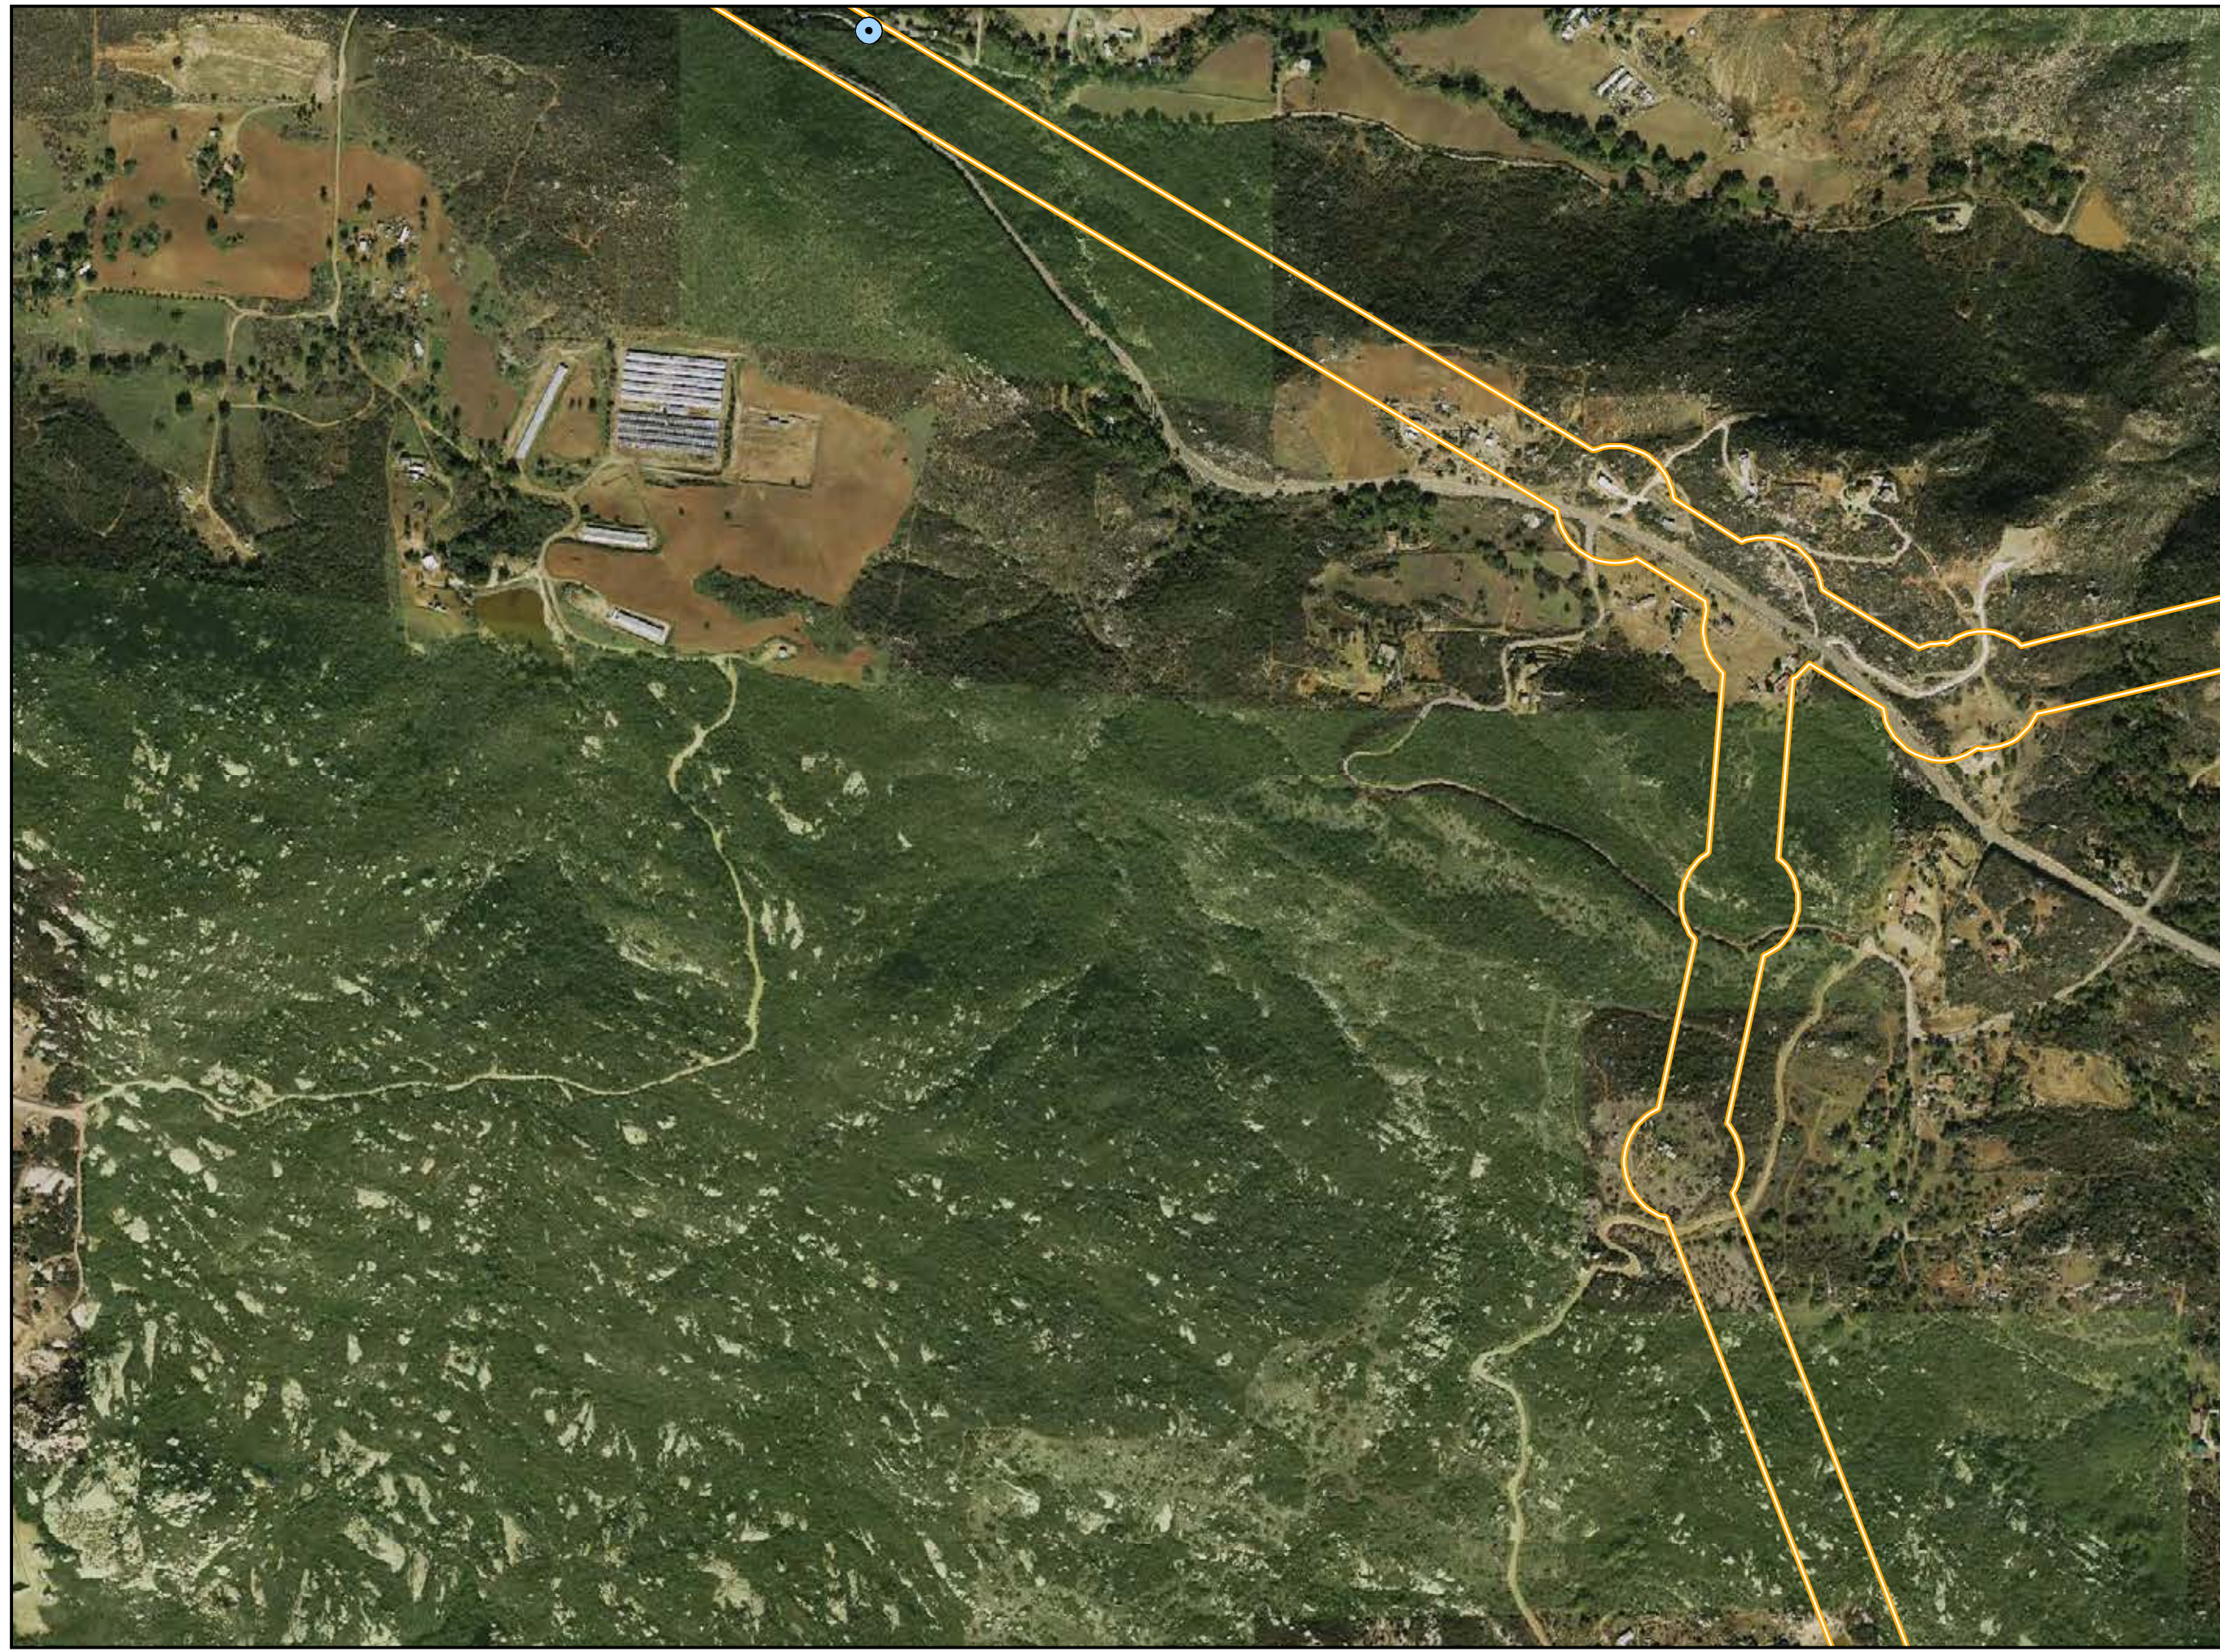

1 inch = 667 feet
1:8,000 @ 8.5" x 11"

CNF Rare Plant Survey – 2010

PAGE: MS-045

Updated December 2011

LEGEND

 Cleveland National Forest
 Congressional District Boundary

Survey Buffers

 Distribution ROW
 Distribution Underground ROW
 Distribution Alternative ROW
 Transmission ROW