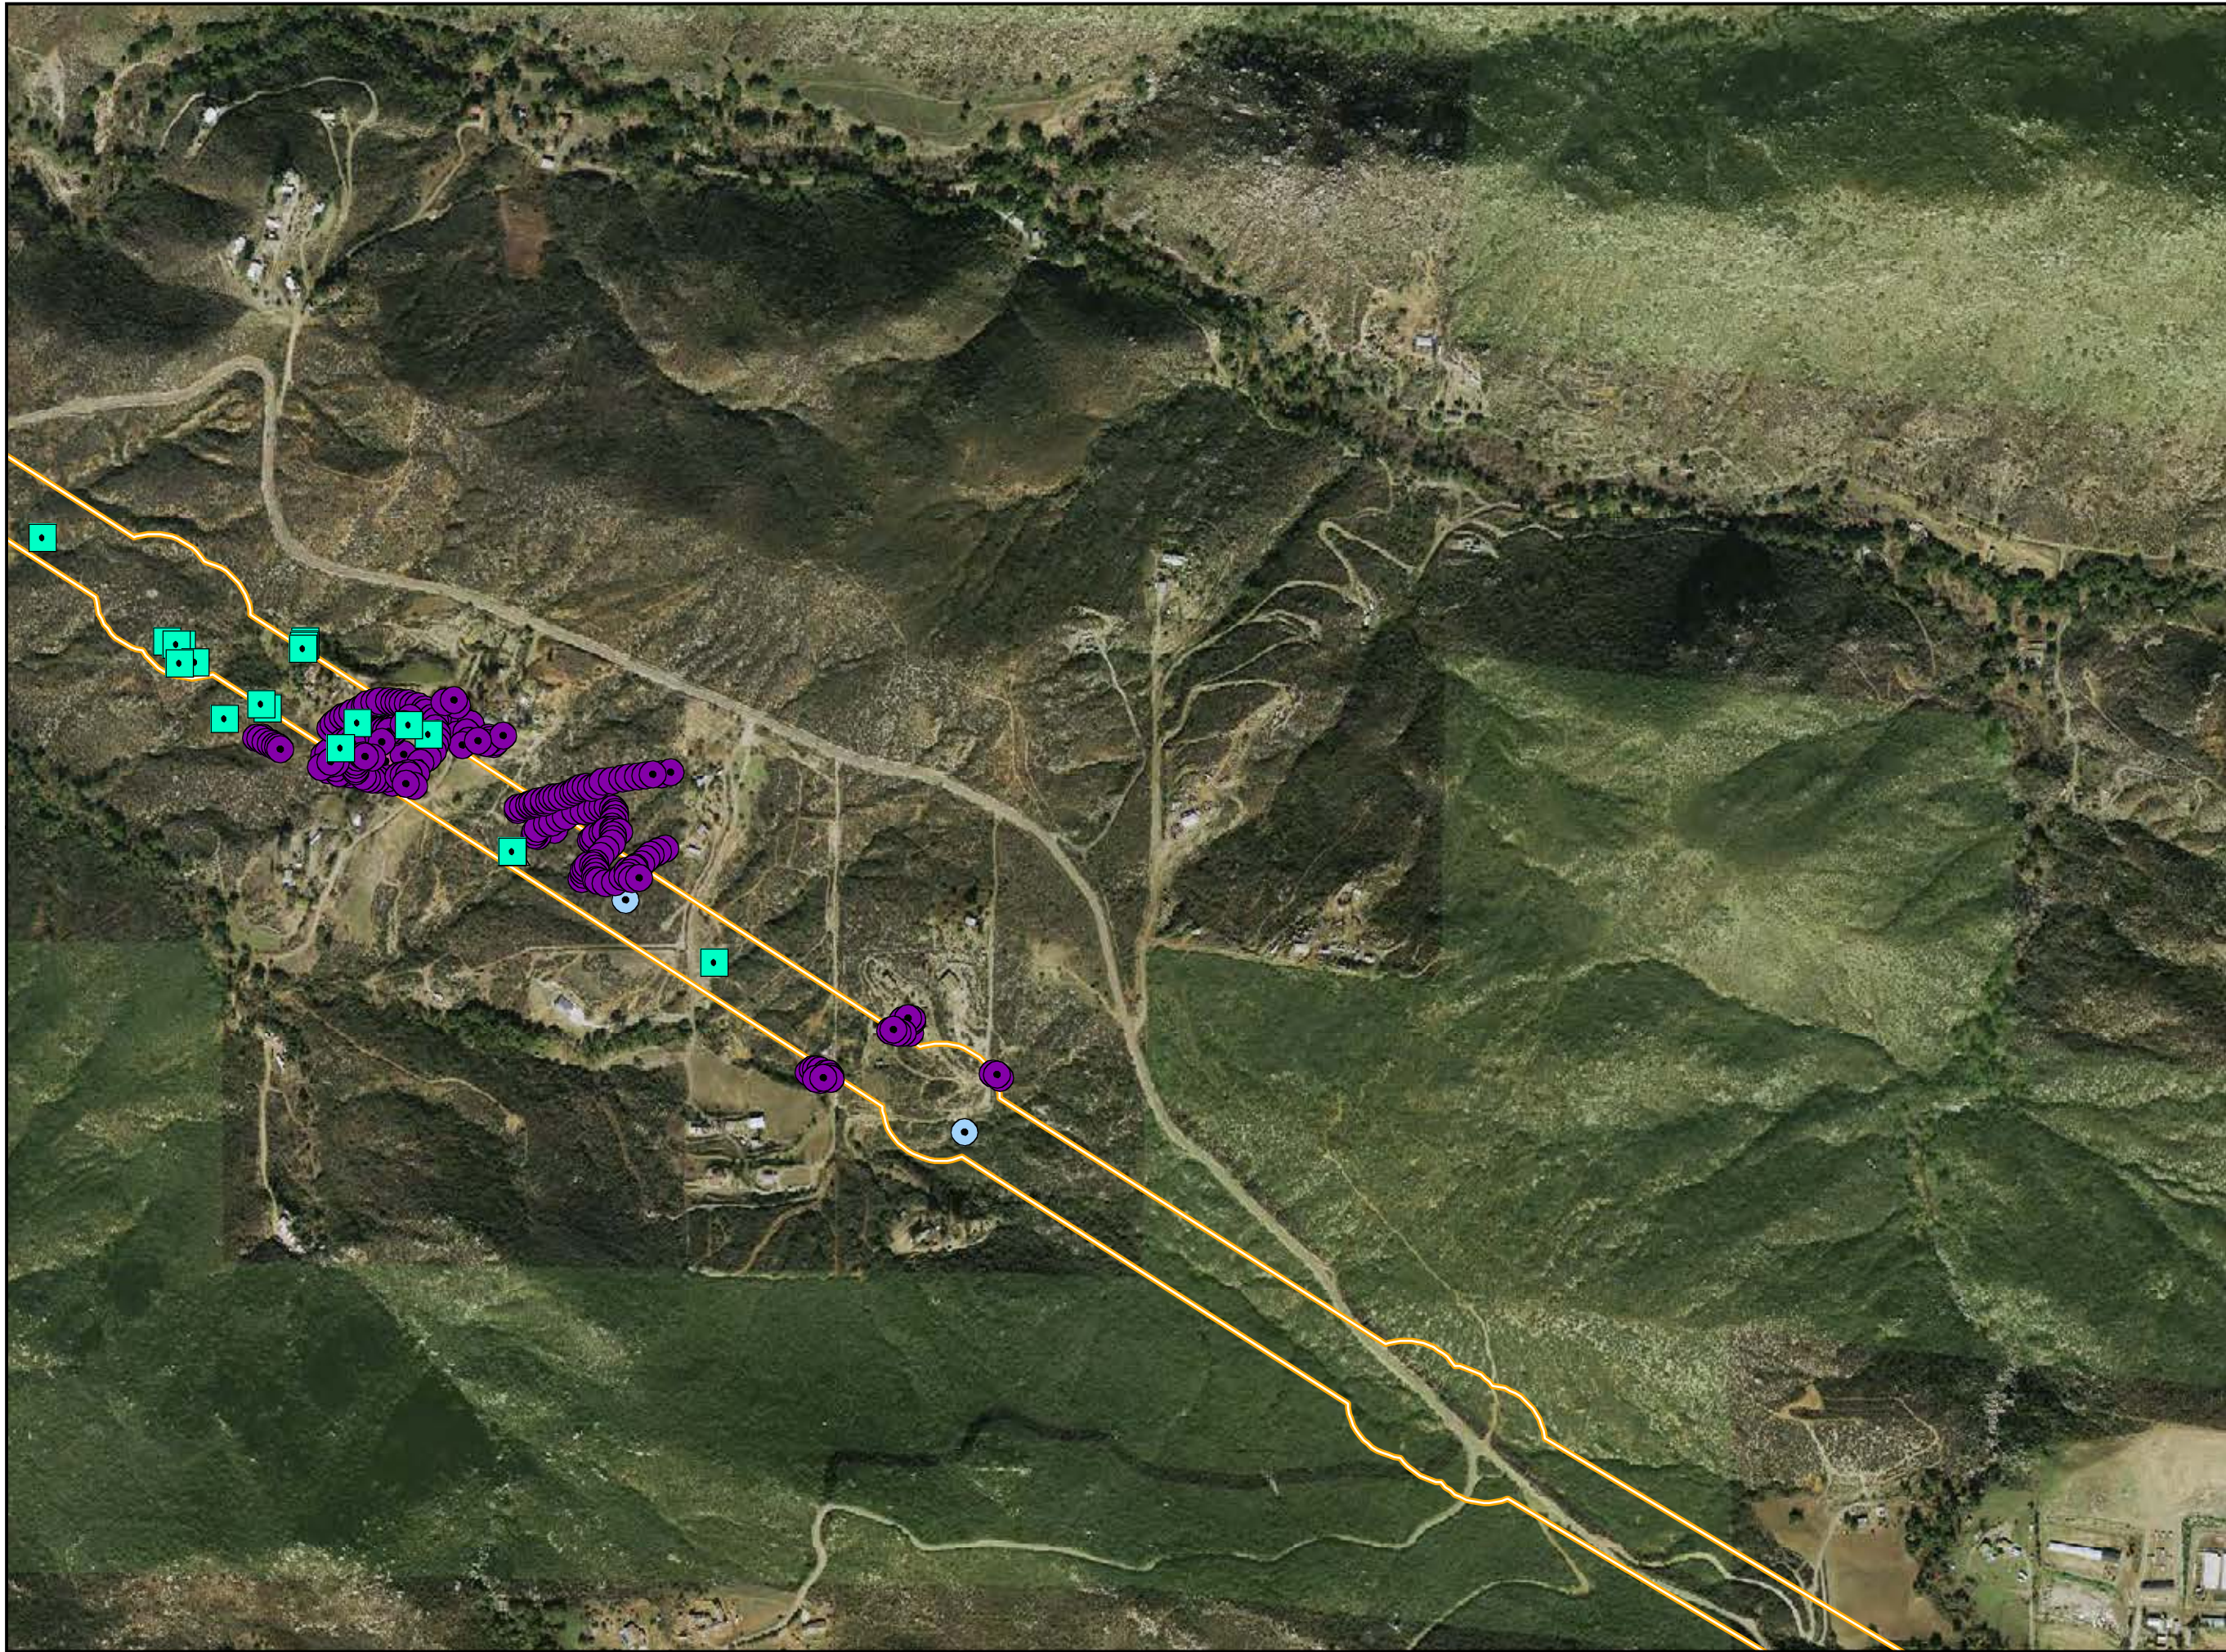

CNF Rare Plant Survey – 2010

PAGE: MS-046

Updated December 2011

LEGEND

 Cleveland National Forest
 Congressional District Boundary

Survey Buffers

 Distribution ROW
 Distribution Underground ROW
 Distribution Alternative ROW
 Transmission ROW