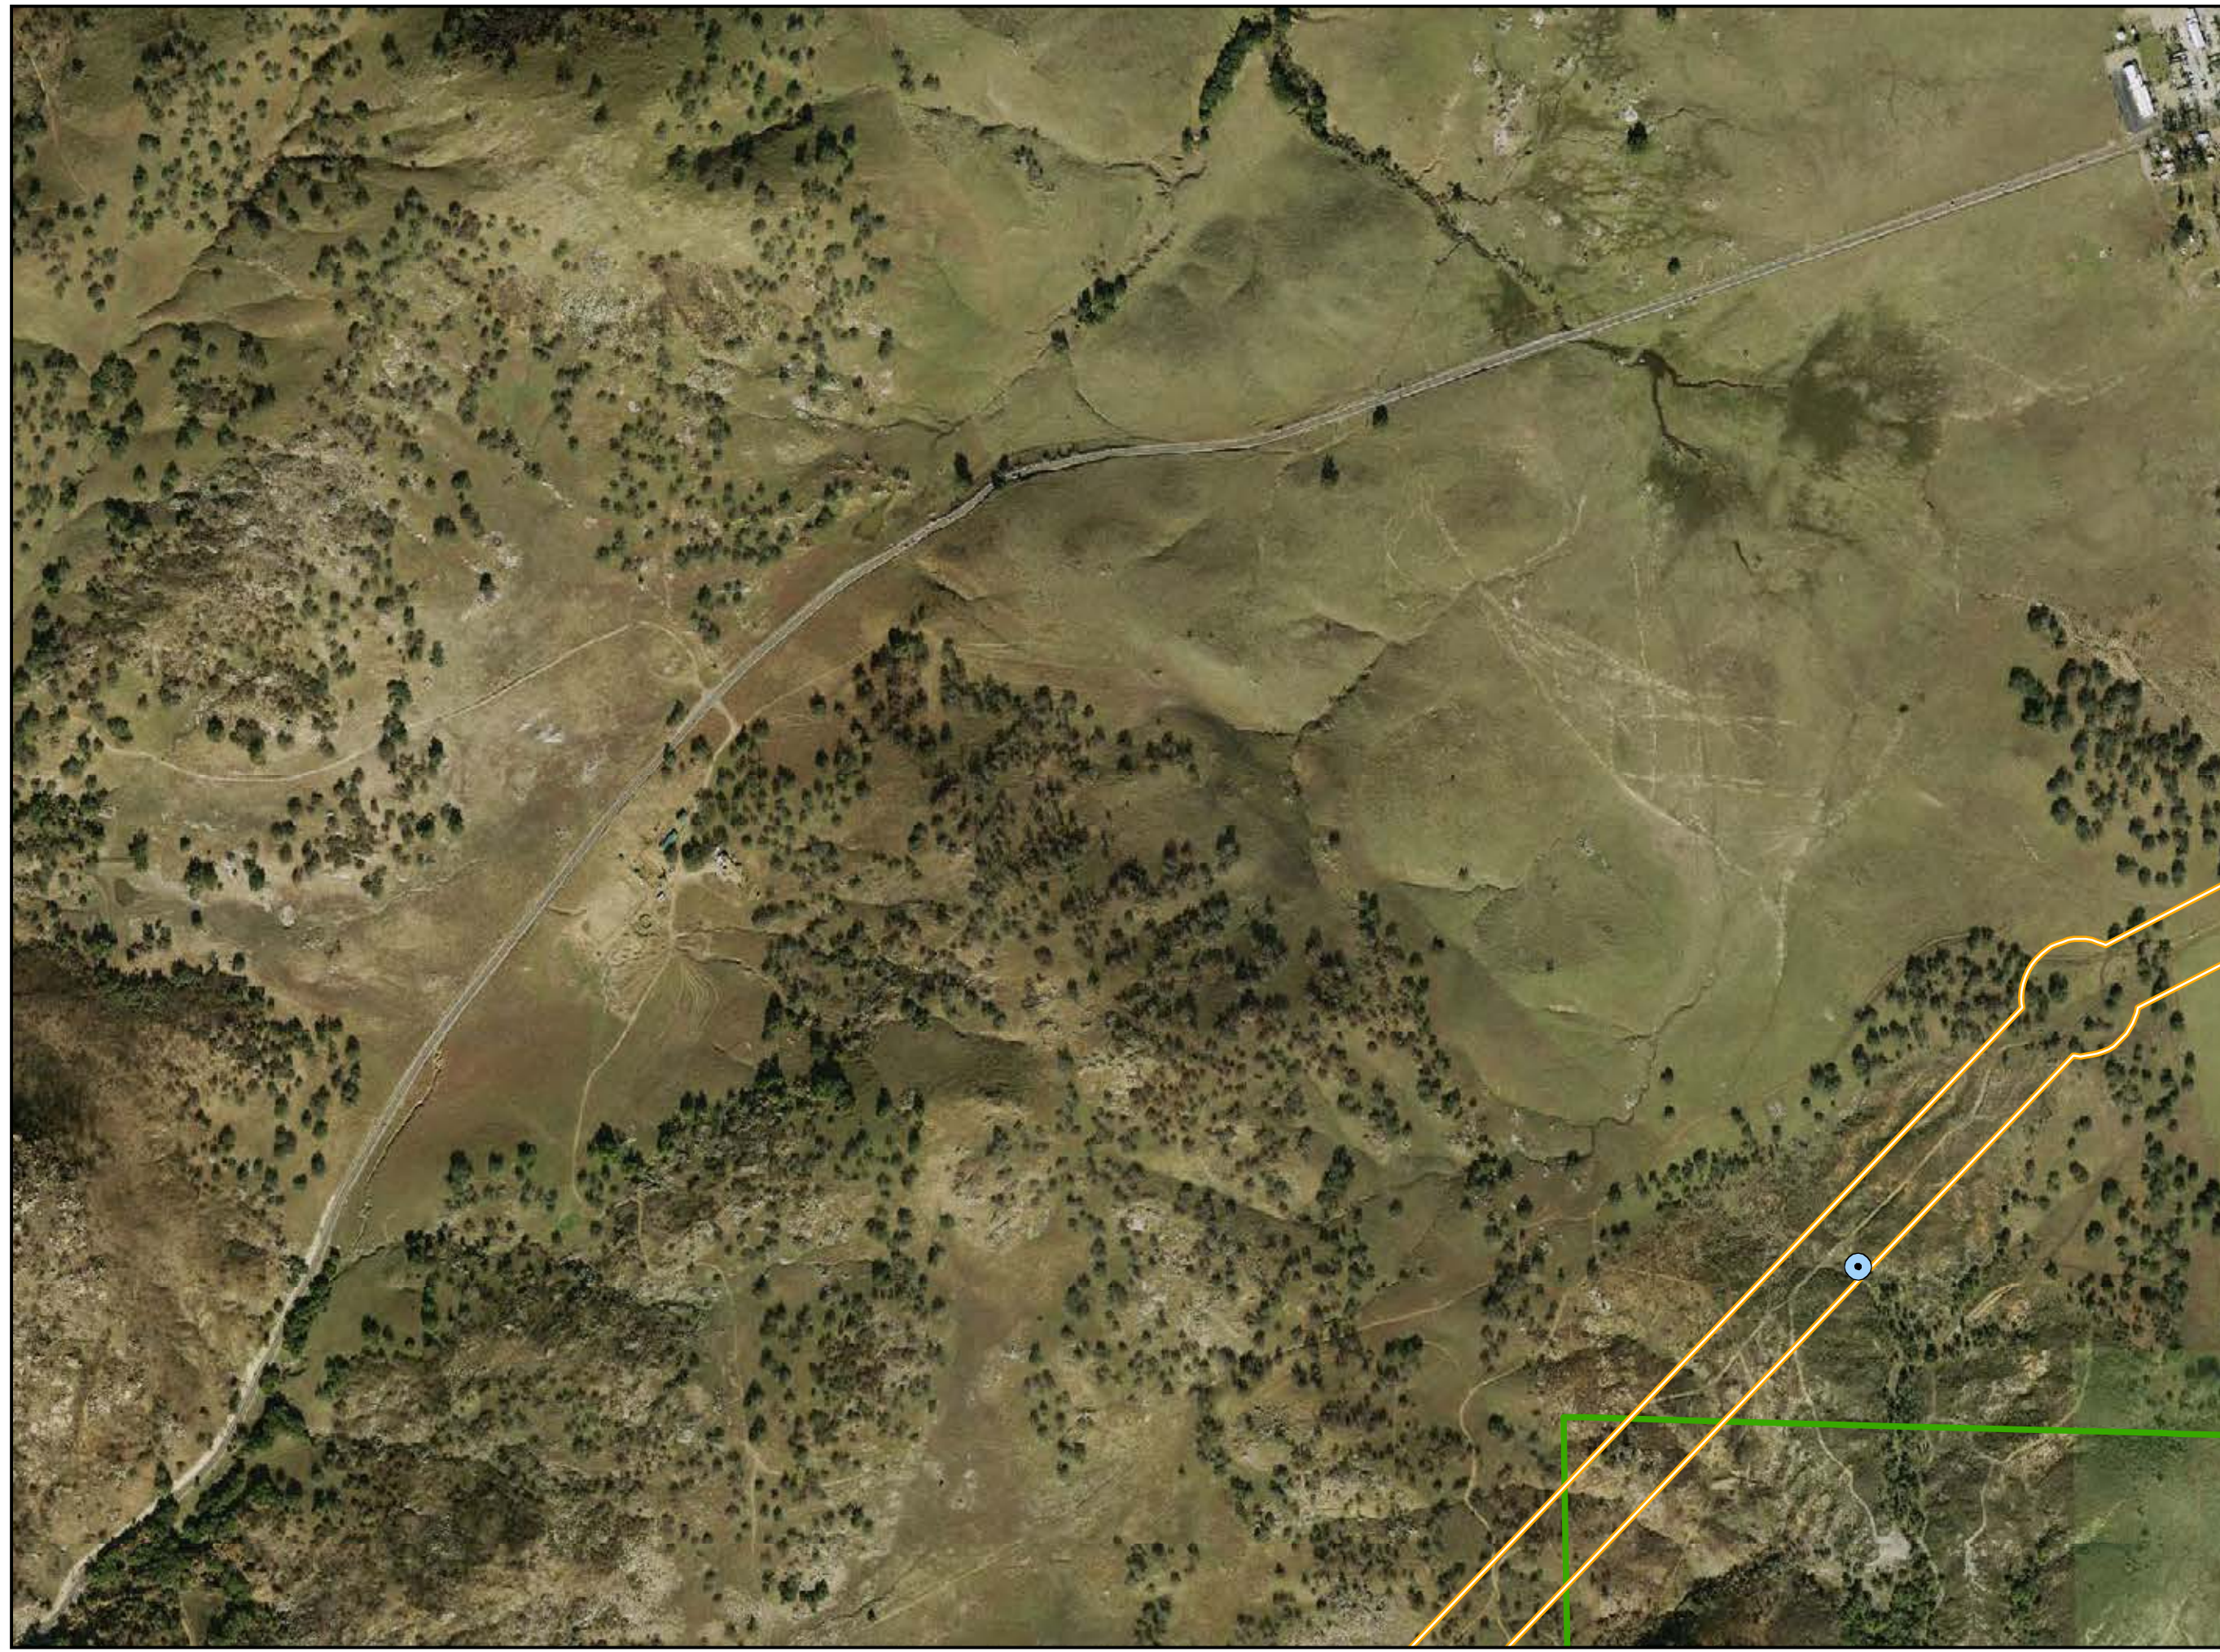

CNF Rare Plant Survey – 2010

PAGE: MS-020

Updated December 2011

LEGEND

- Cleveland National Forest
- Congressional District Boundary

Survey Buffers

- Distribution ROW
- Distribution Underground ROW
- Distribution Alternative ROW
- Transmission ROW