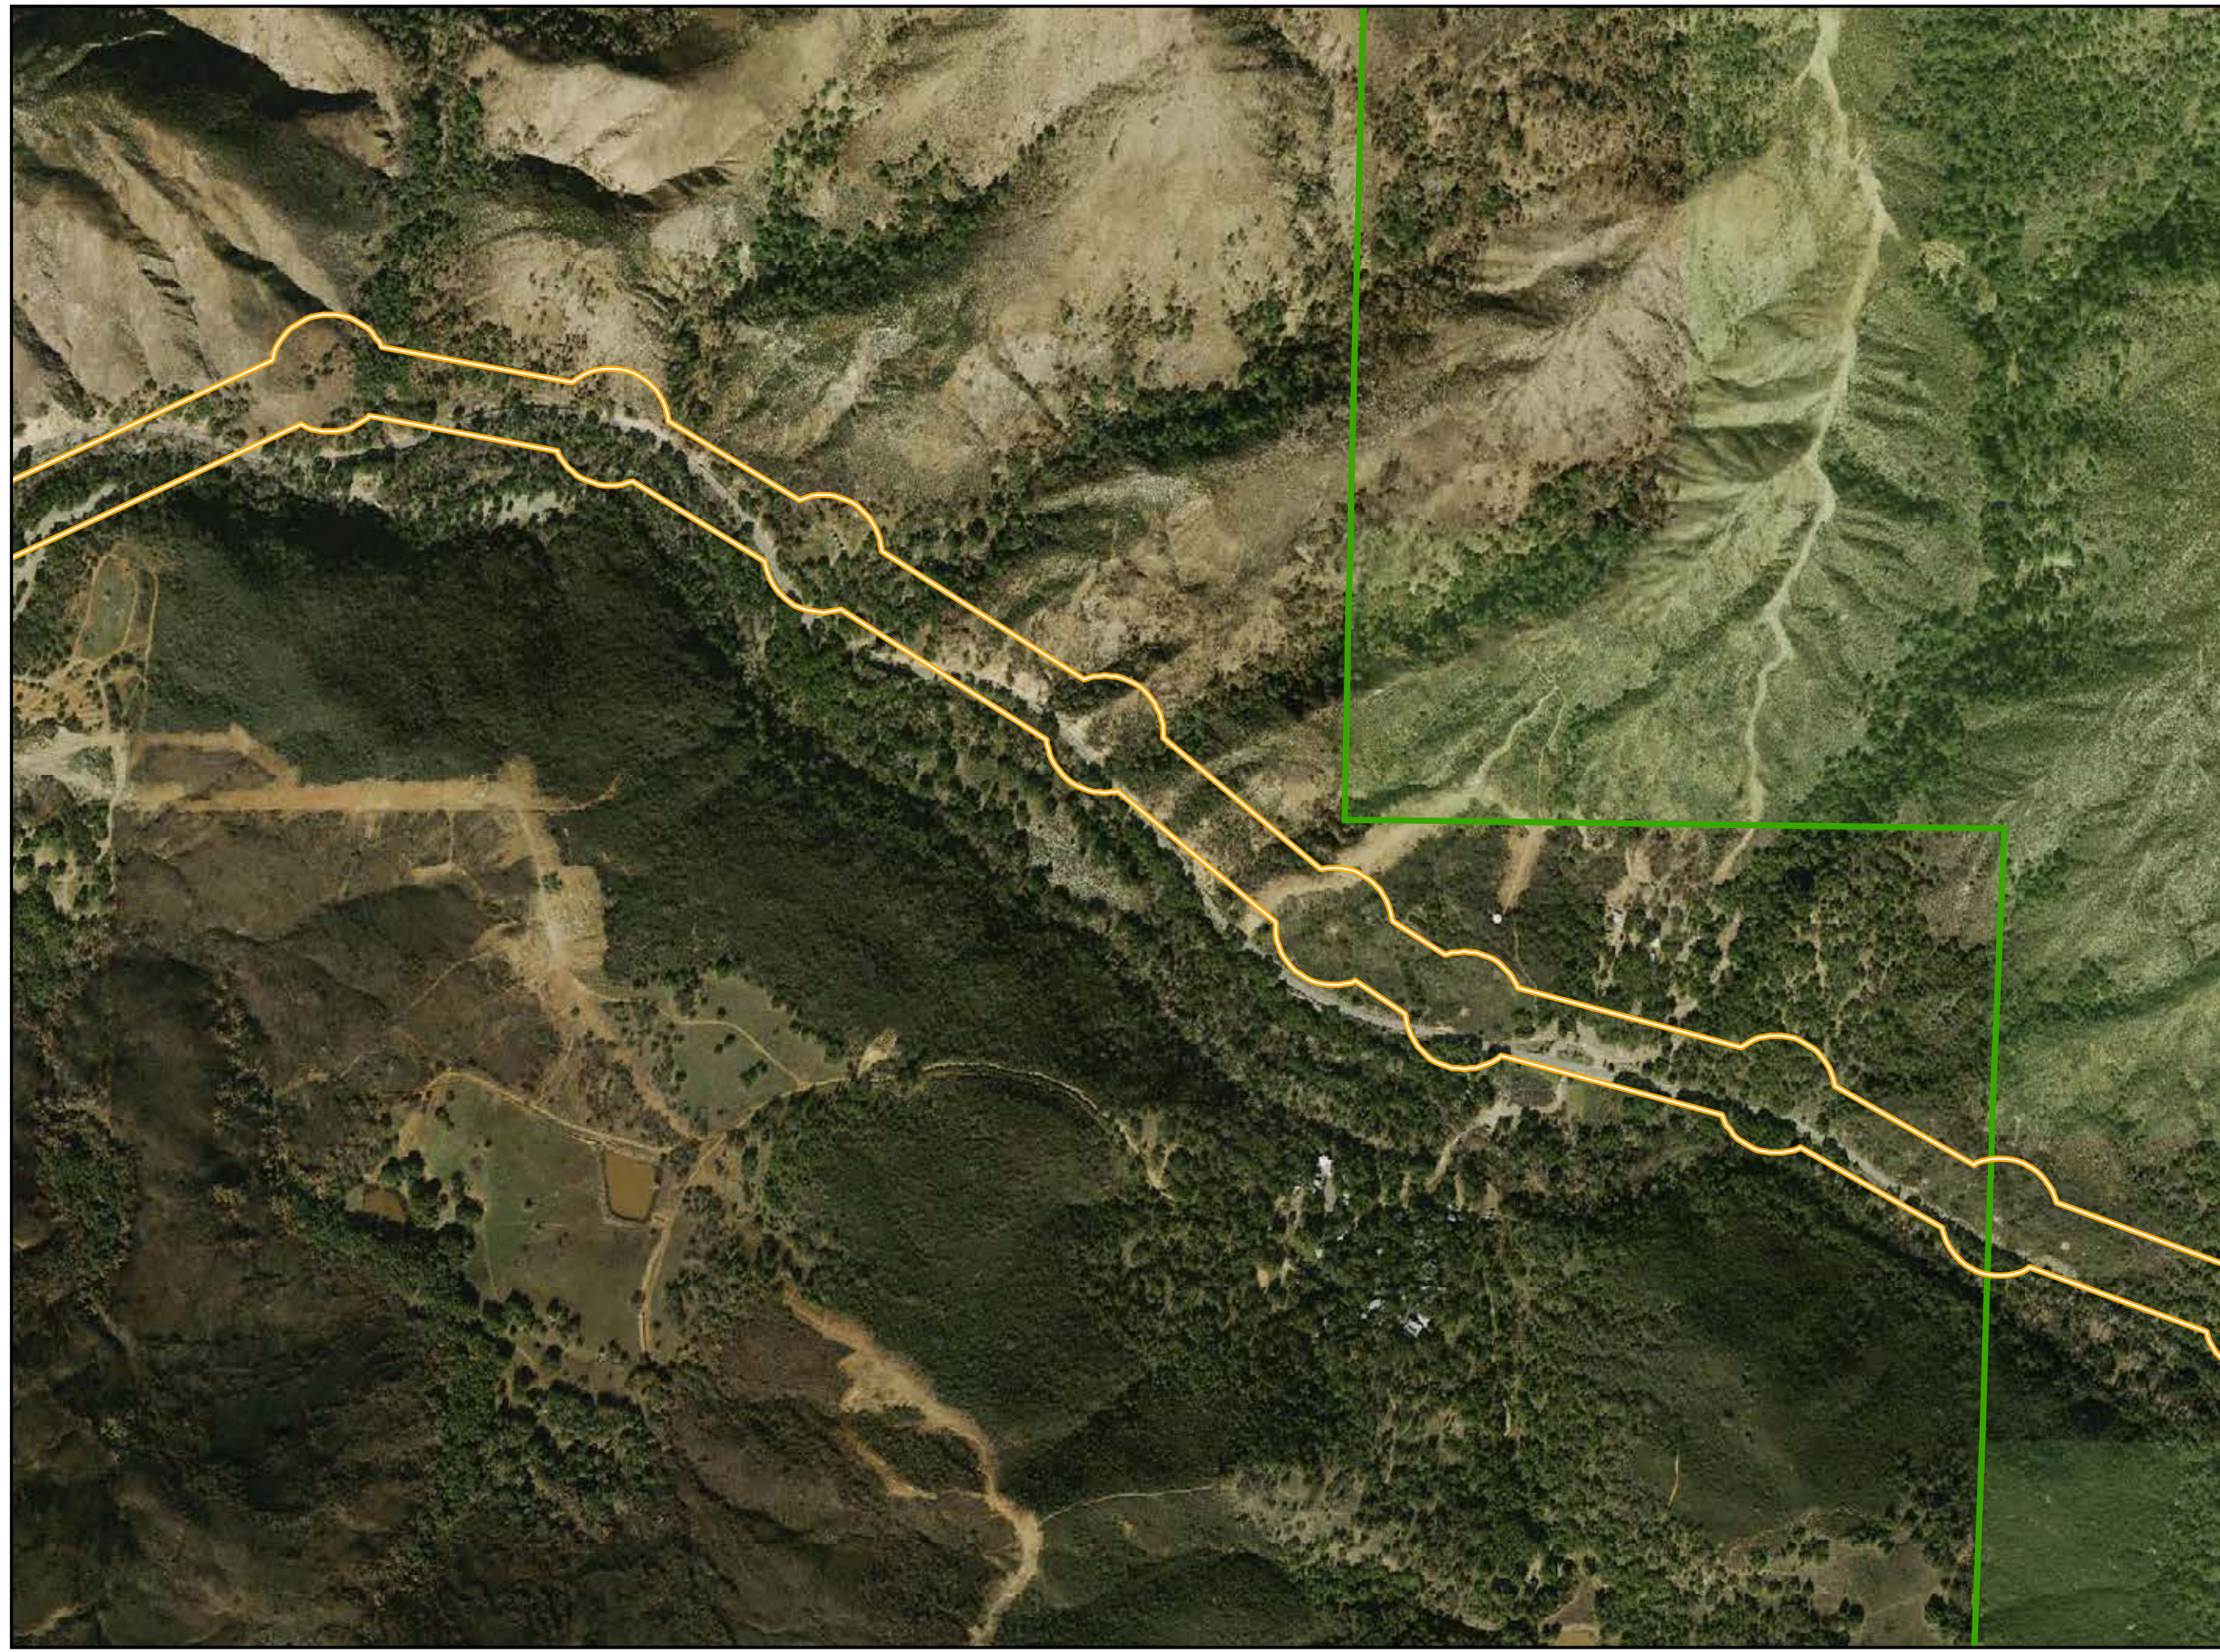

CNF Rare Plant Survey – 2010

PAGE: MS-006

Updated December 2011

LEGEND

-  Cleveland National Forest
-  Congressional District Boundary

Survey Buffers

-  Distribution ROW
-  Distribution Underground ROW
-  Distribution Alternative ROW
-  Transmission ROW