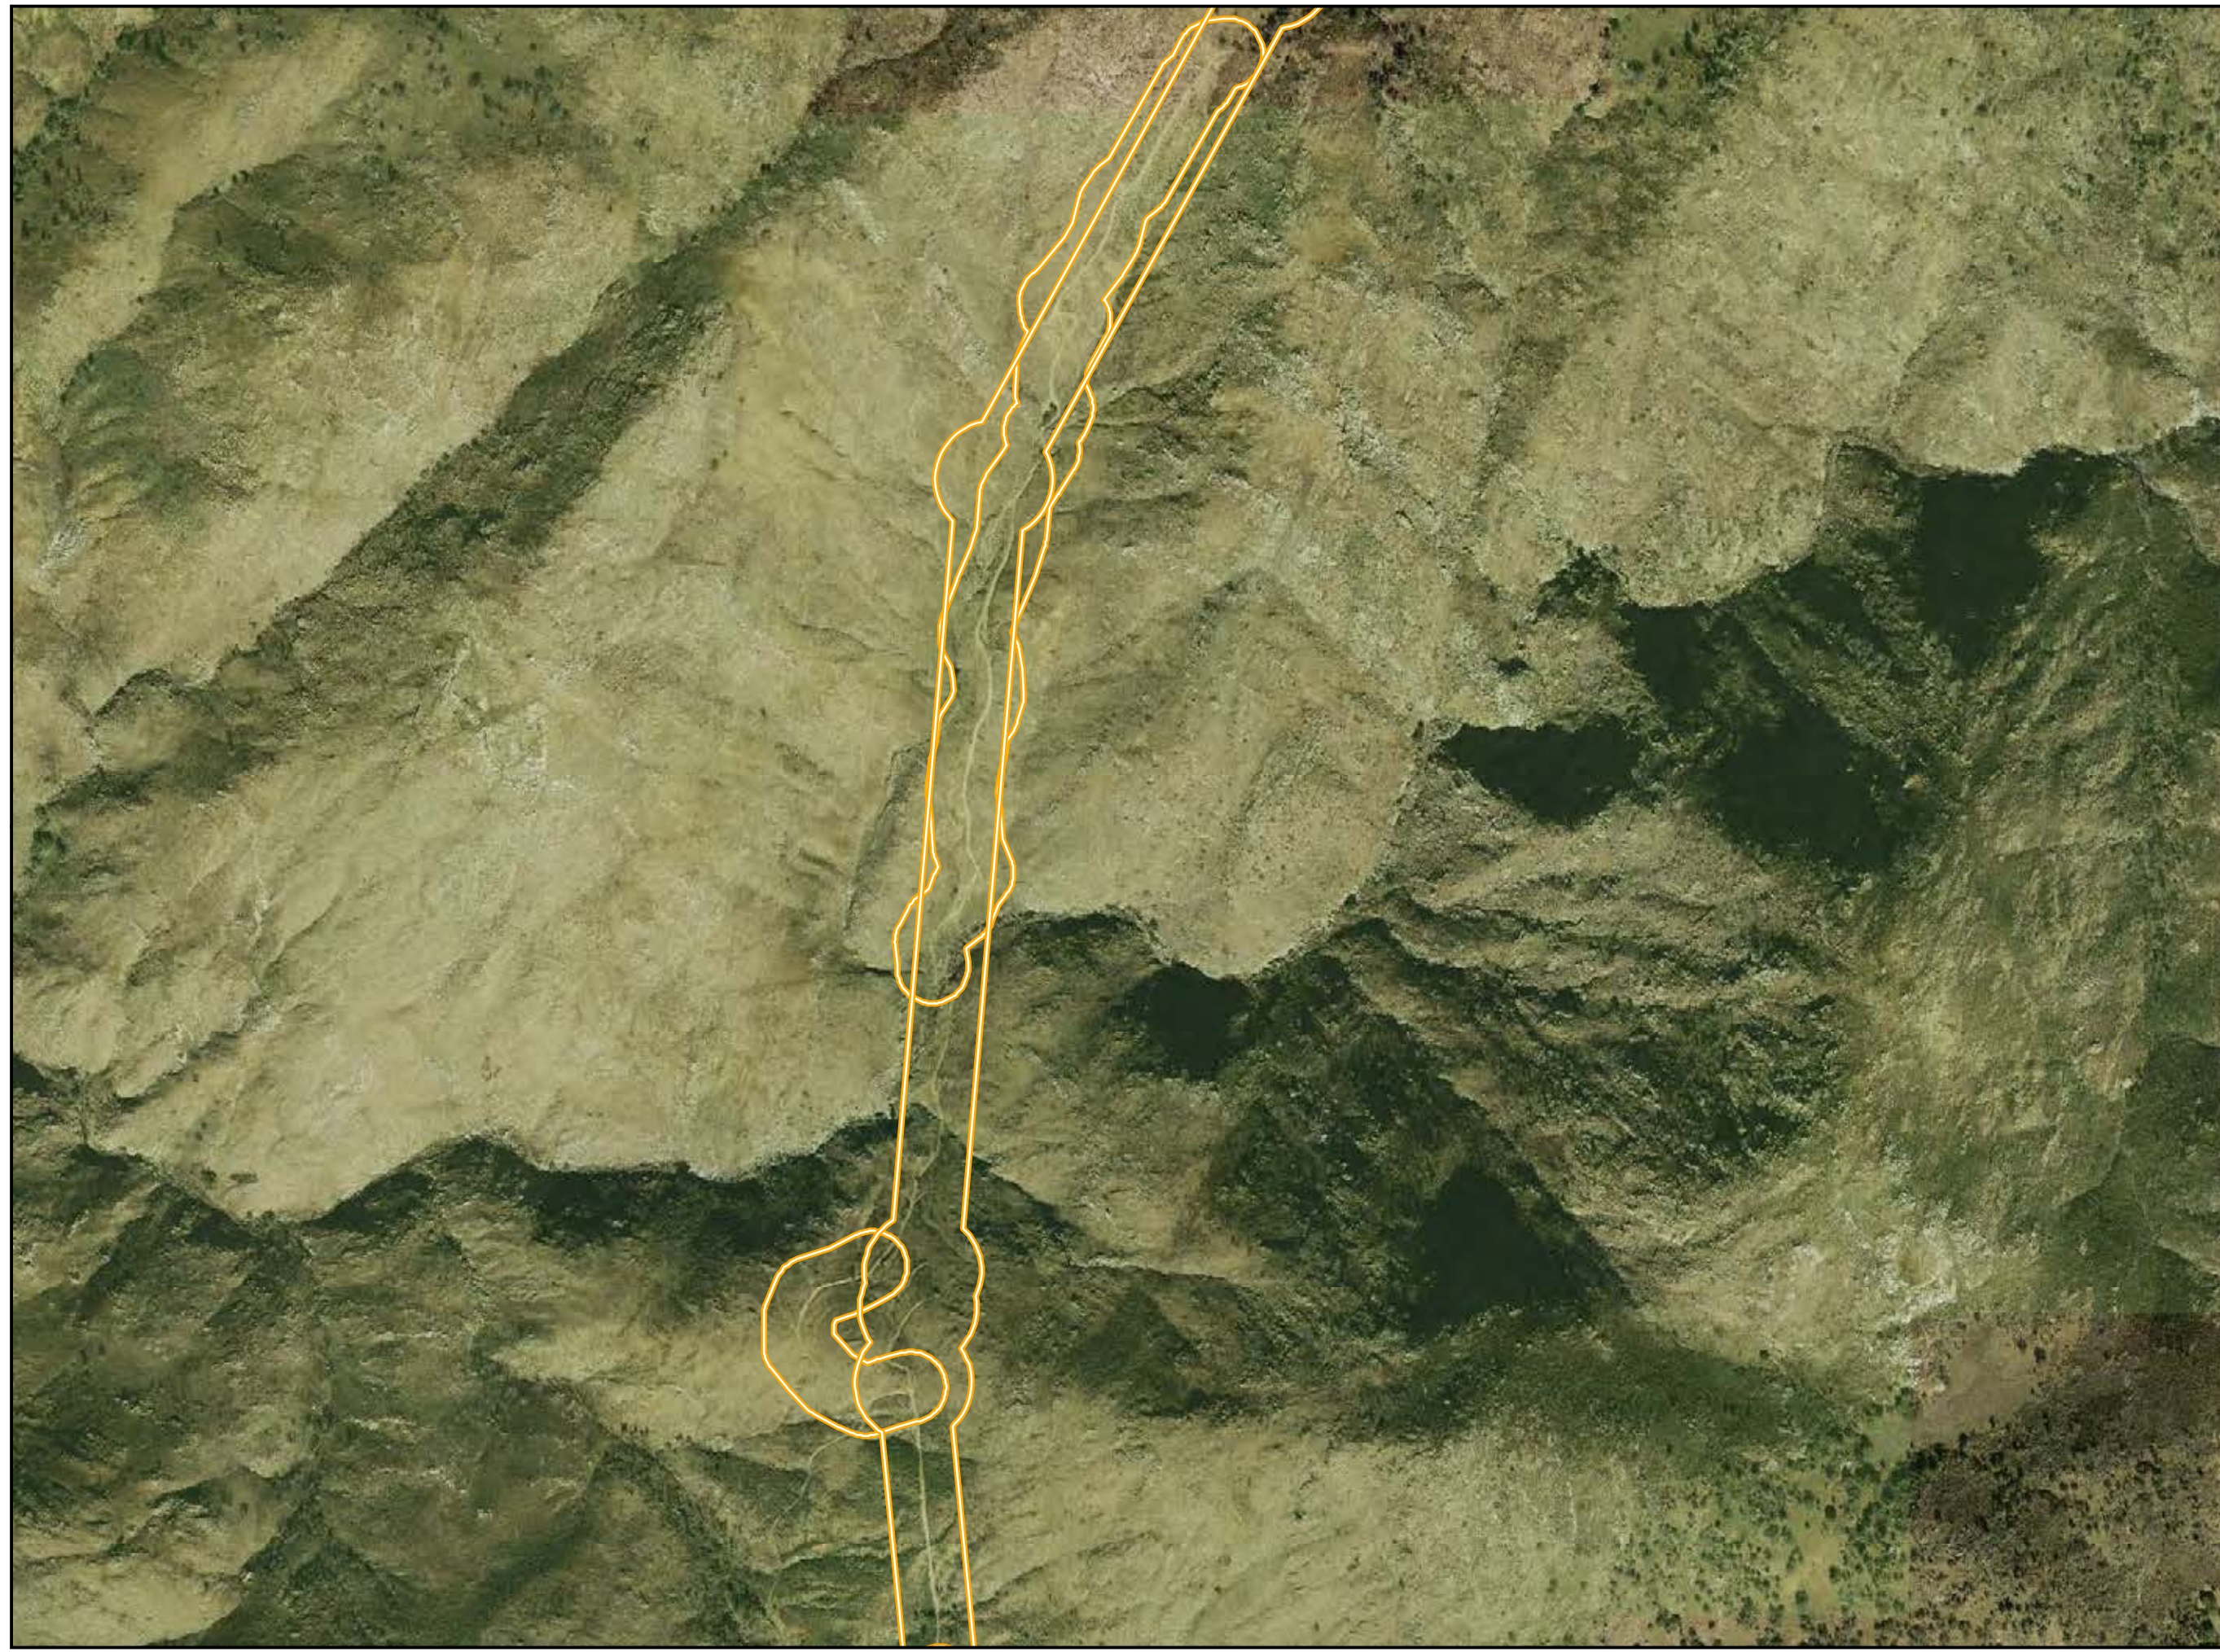

CNF Rare Plant Survey – 2010

PAGE: MS-026

Updated December 2011

LEGEND

 Cleveland National Forest
 Congressional District Boundary

Survey Buffers

 Distribution ROW
 Distribution Underground ROW
 Distribution Alternative ROW
 Transmission ROW