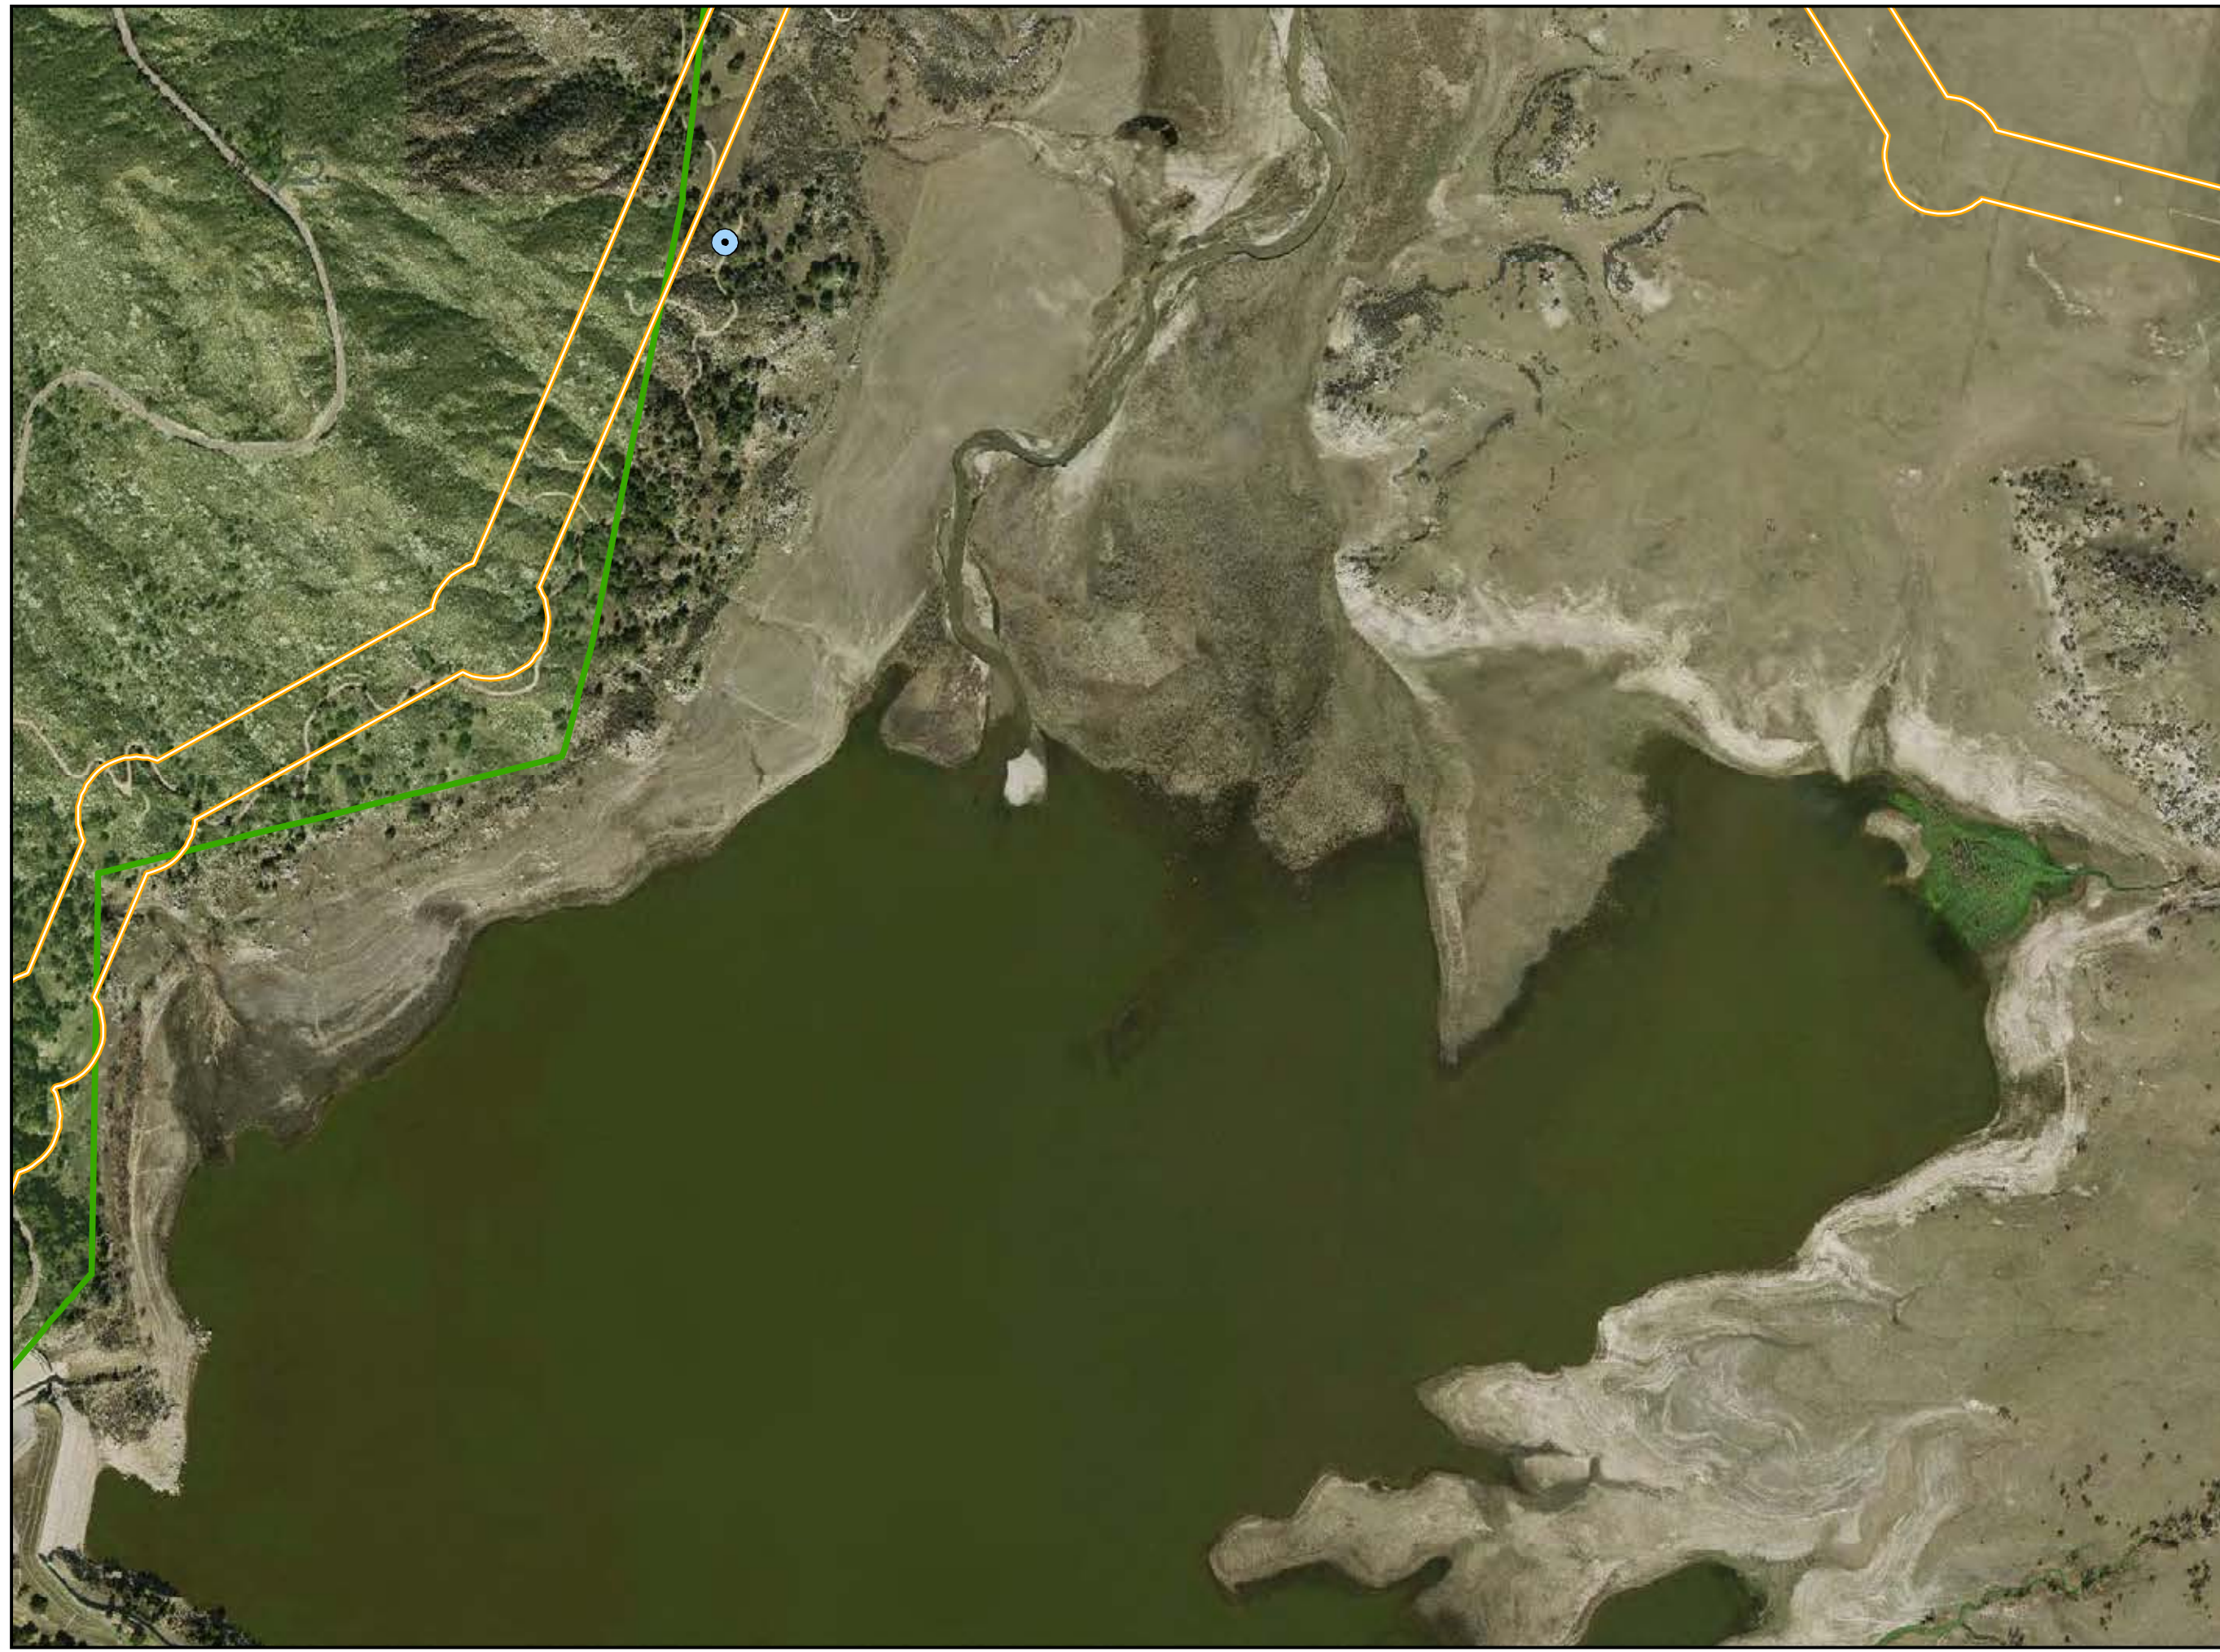

CNF Rare Plant Survey – 2010

PAGE: MS-010

Updated December 2011

LEGEND

-  Cleveland National Forest
-  Congressional District Boundary

Survey Buffers

-  Distribution ROW
-  Distribution Underground ROW
-  Distribution Alternative ROW
-  Transmission ROW