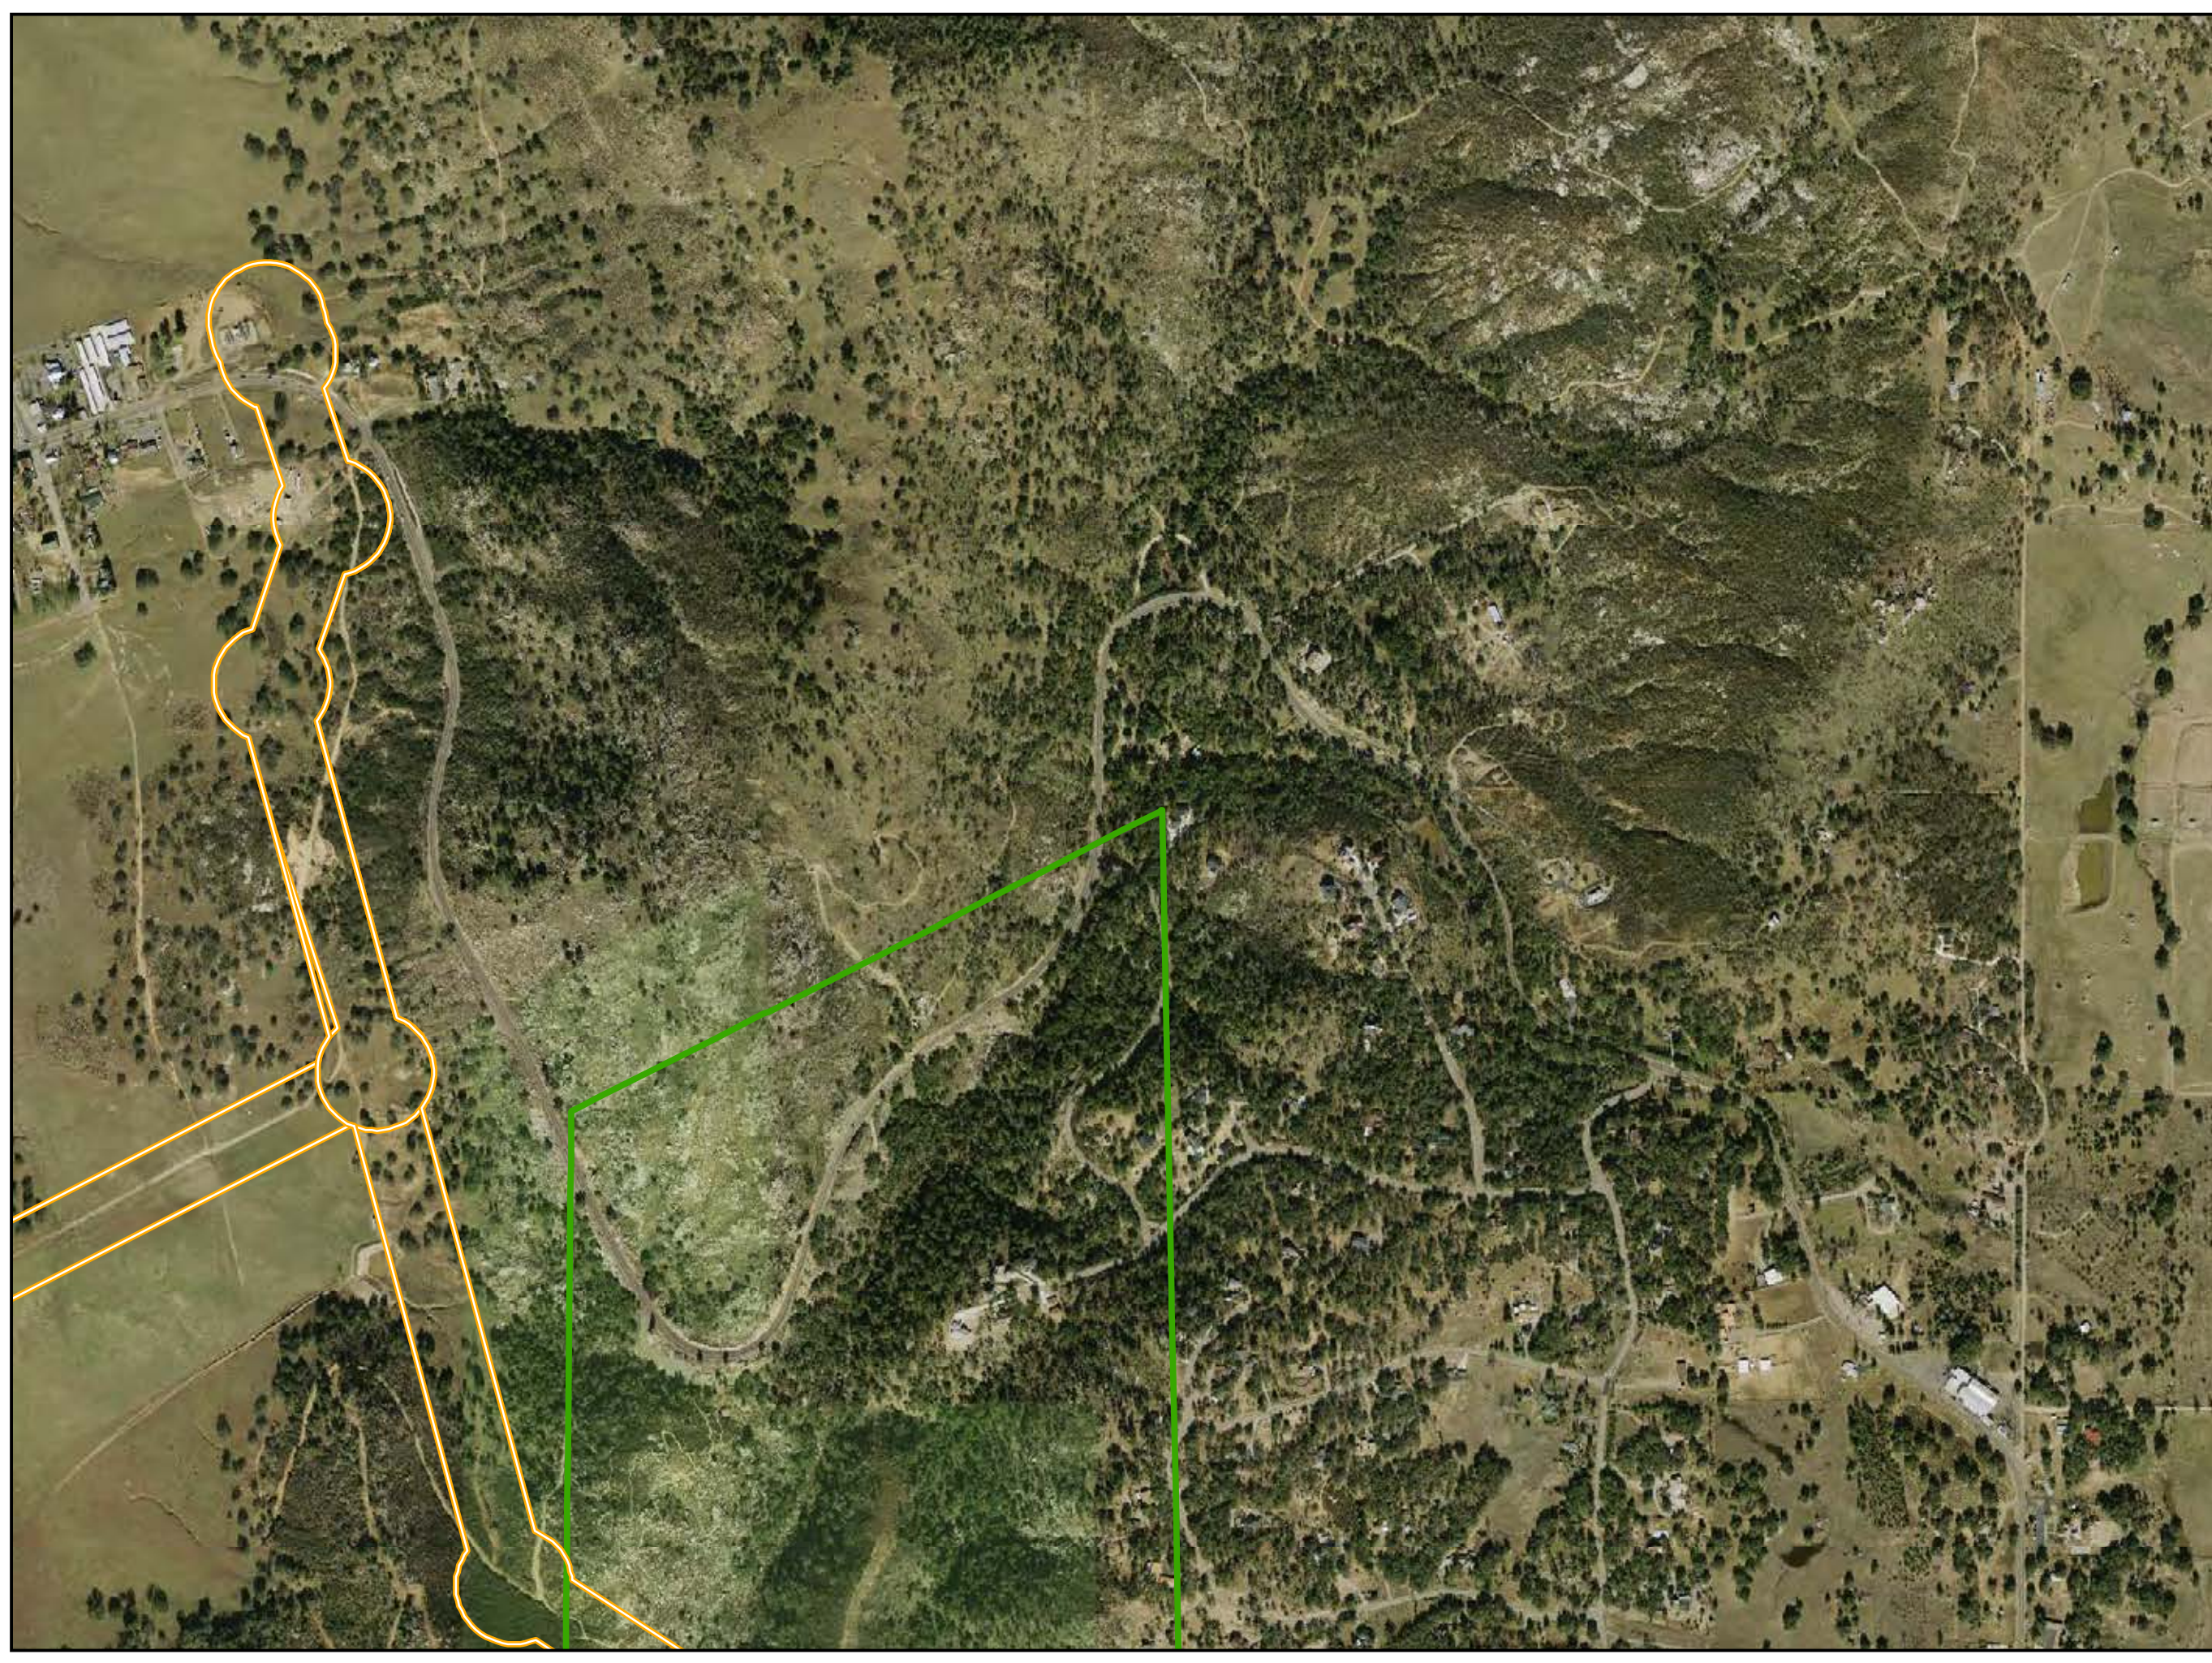

CNF Rare Plant Survey – 2010

PAGE: MS-021

Updated December 2011

LEGEND

 Cleveland National Forest
Congressional District Boundary

Survey Buffers

-  Distribution ROW
-  Distribution Underground ROW
-  Distribution Alternative ROW
-  Transmission ROW