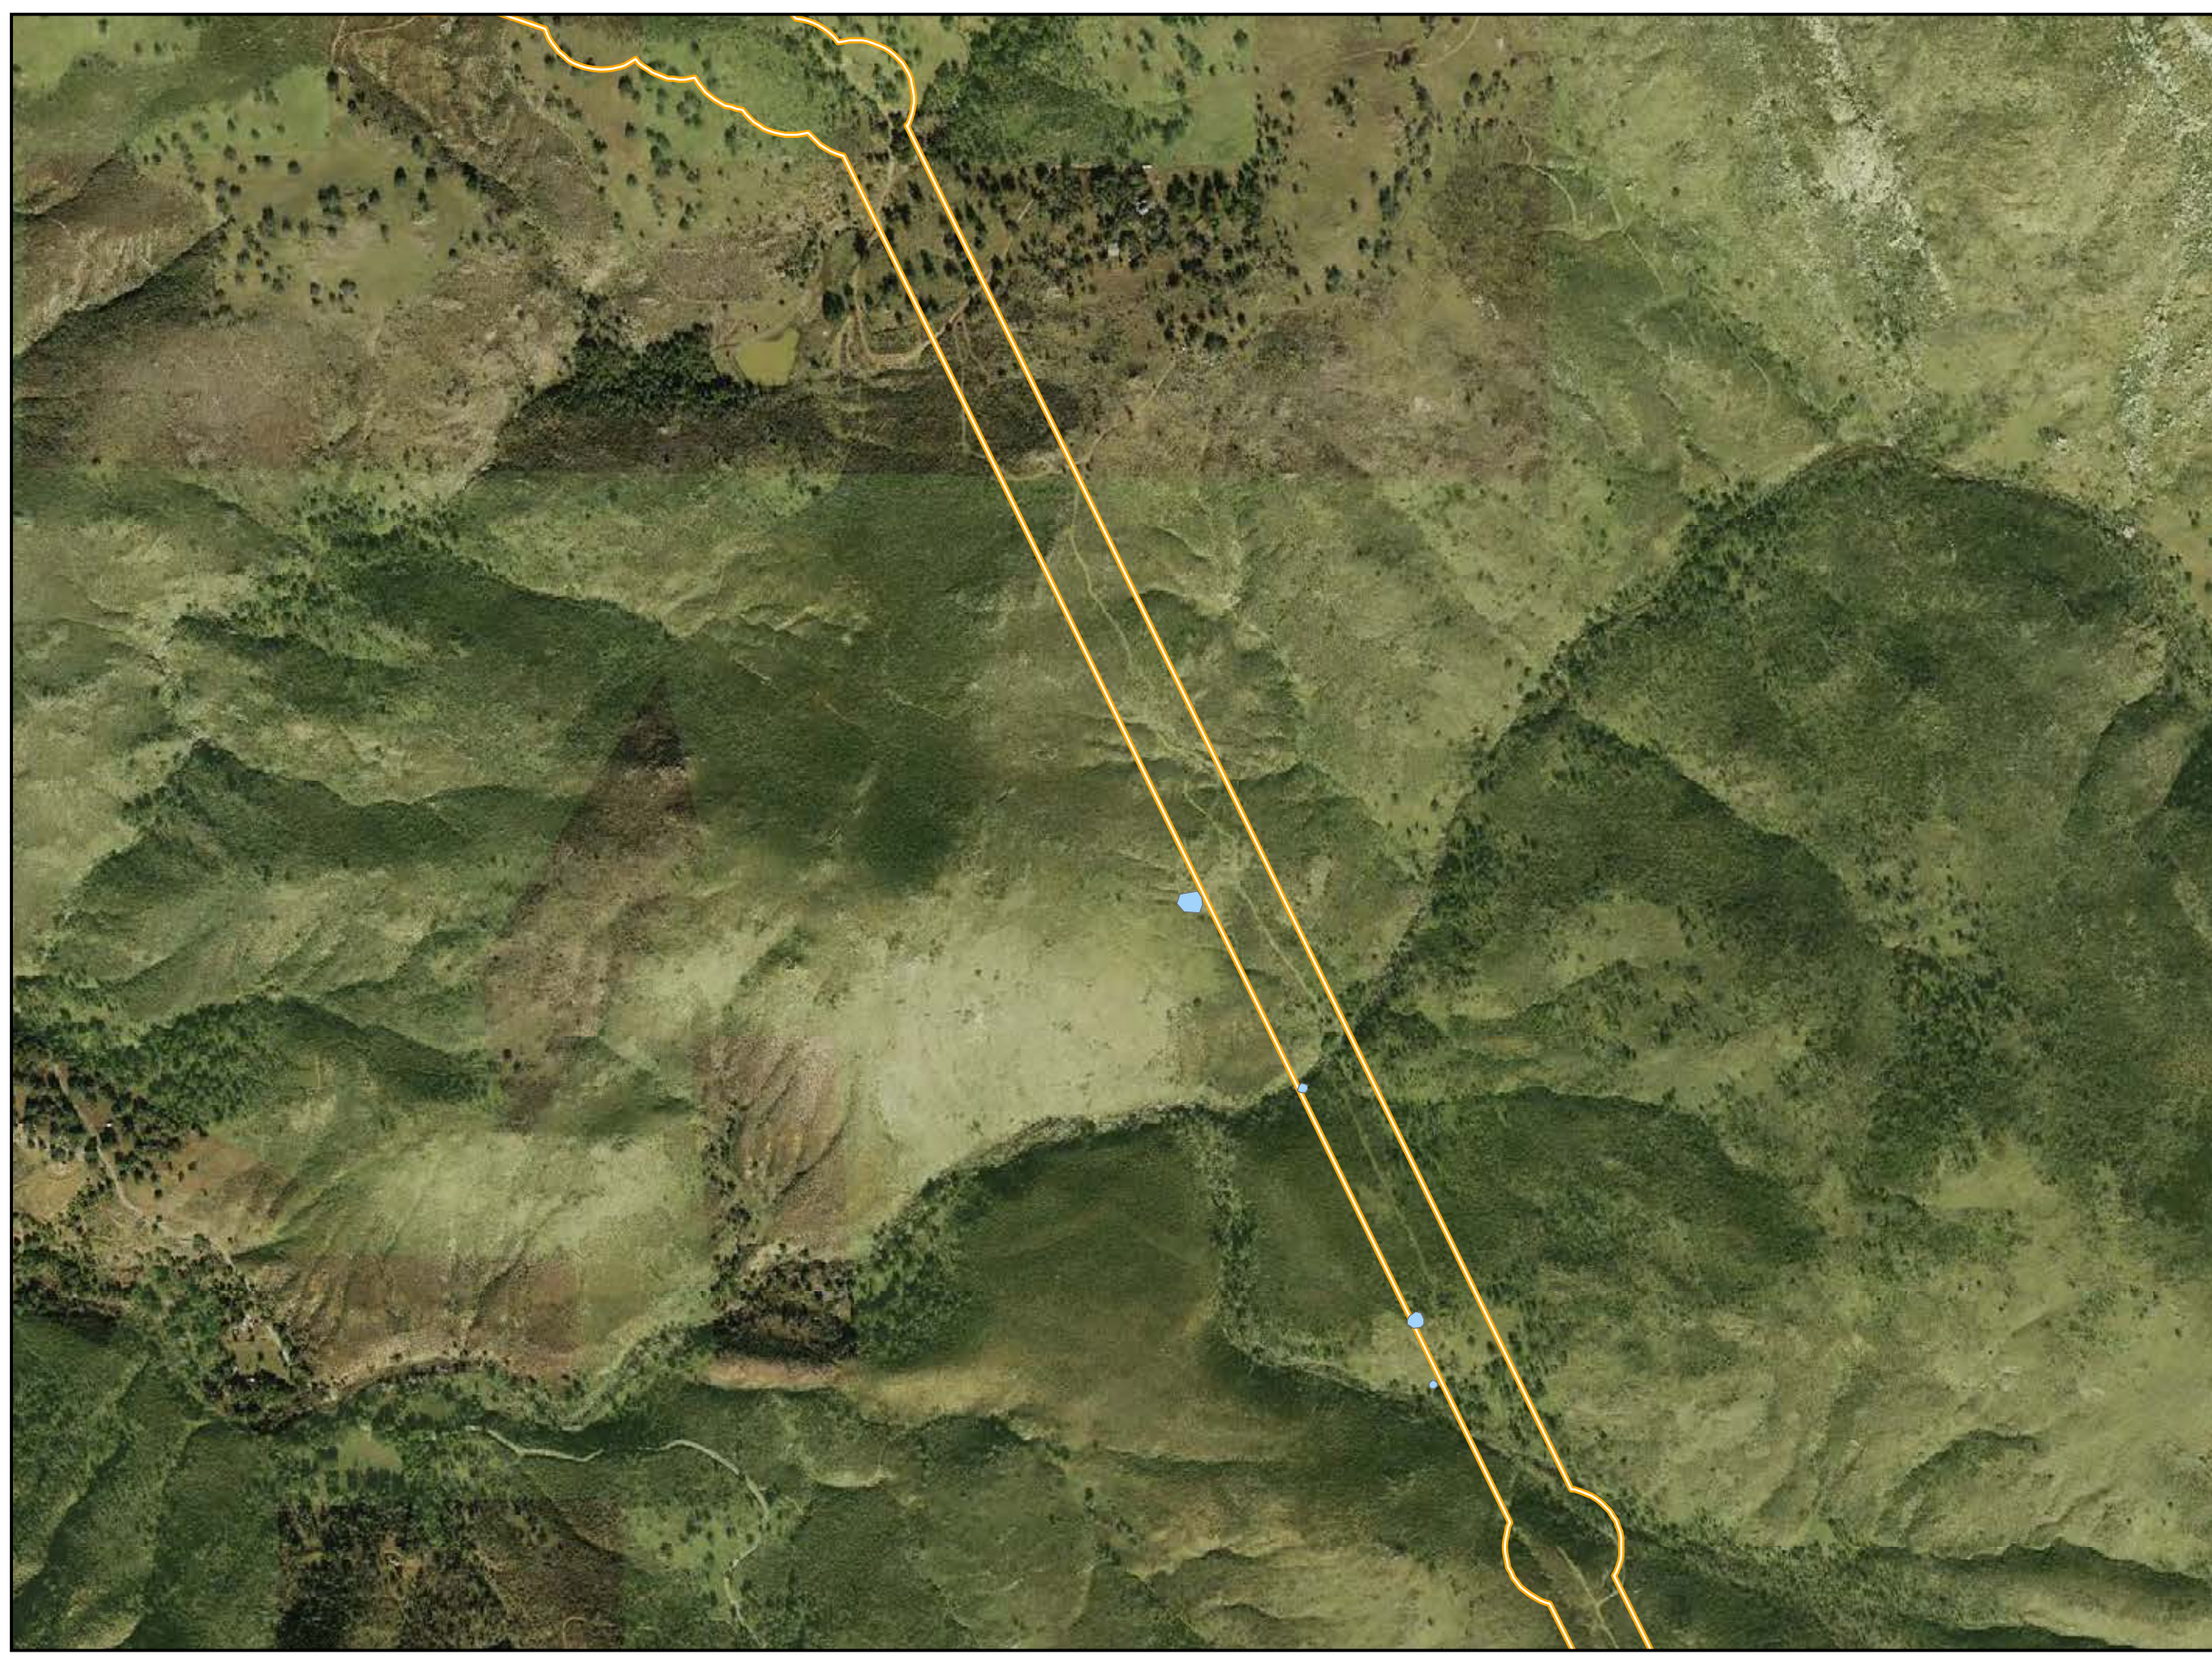

CNF Rare Plant Survey – 2010

PAGE: MS-028

Updated December 2011

LEGEND

- Cleveland National Forest
- Congressional District Boundary

Survey Buffers

- Distribution ROW
- Distribution Underground ROW
- Distribution Alternative ROW
- Transmission ROW