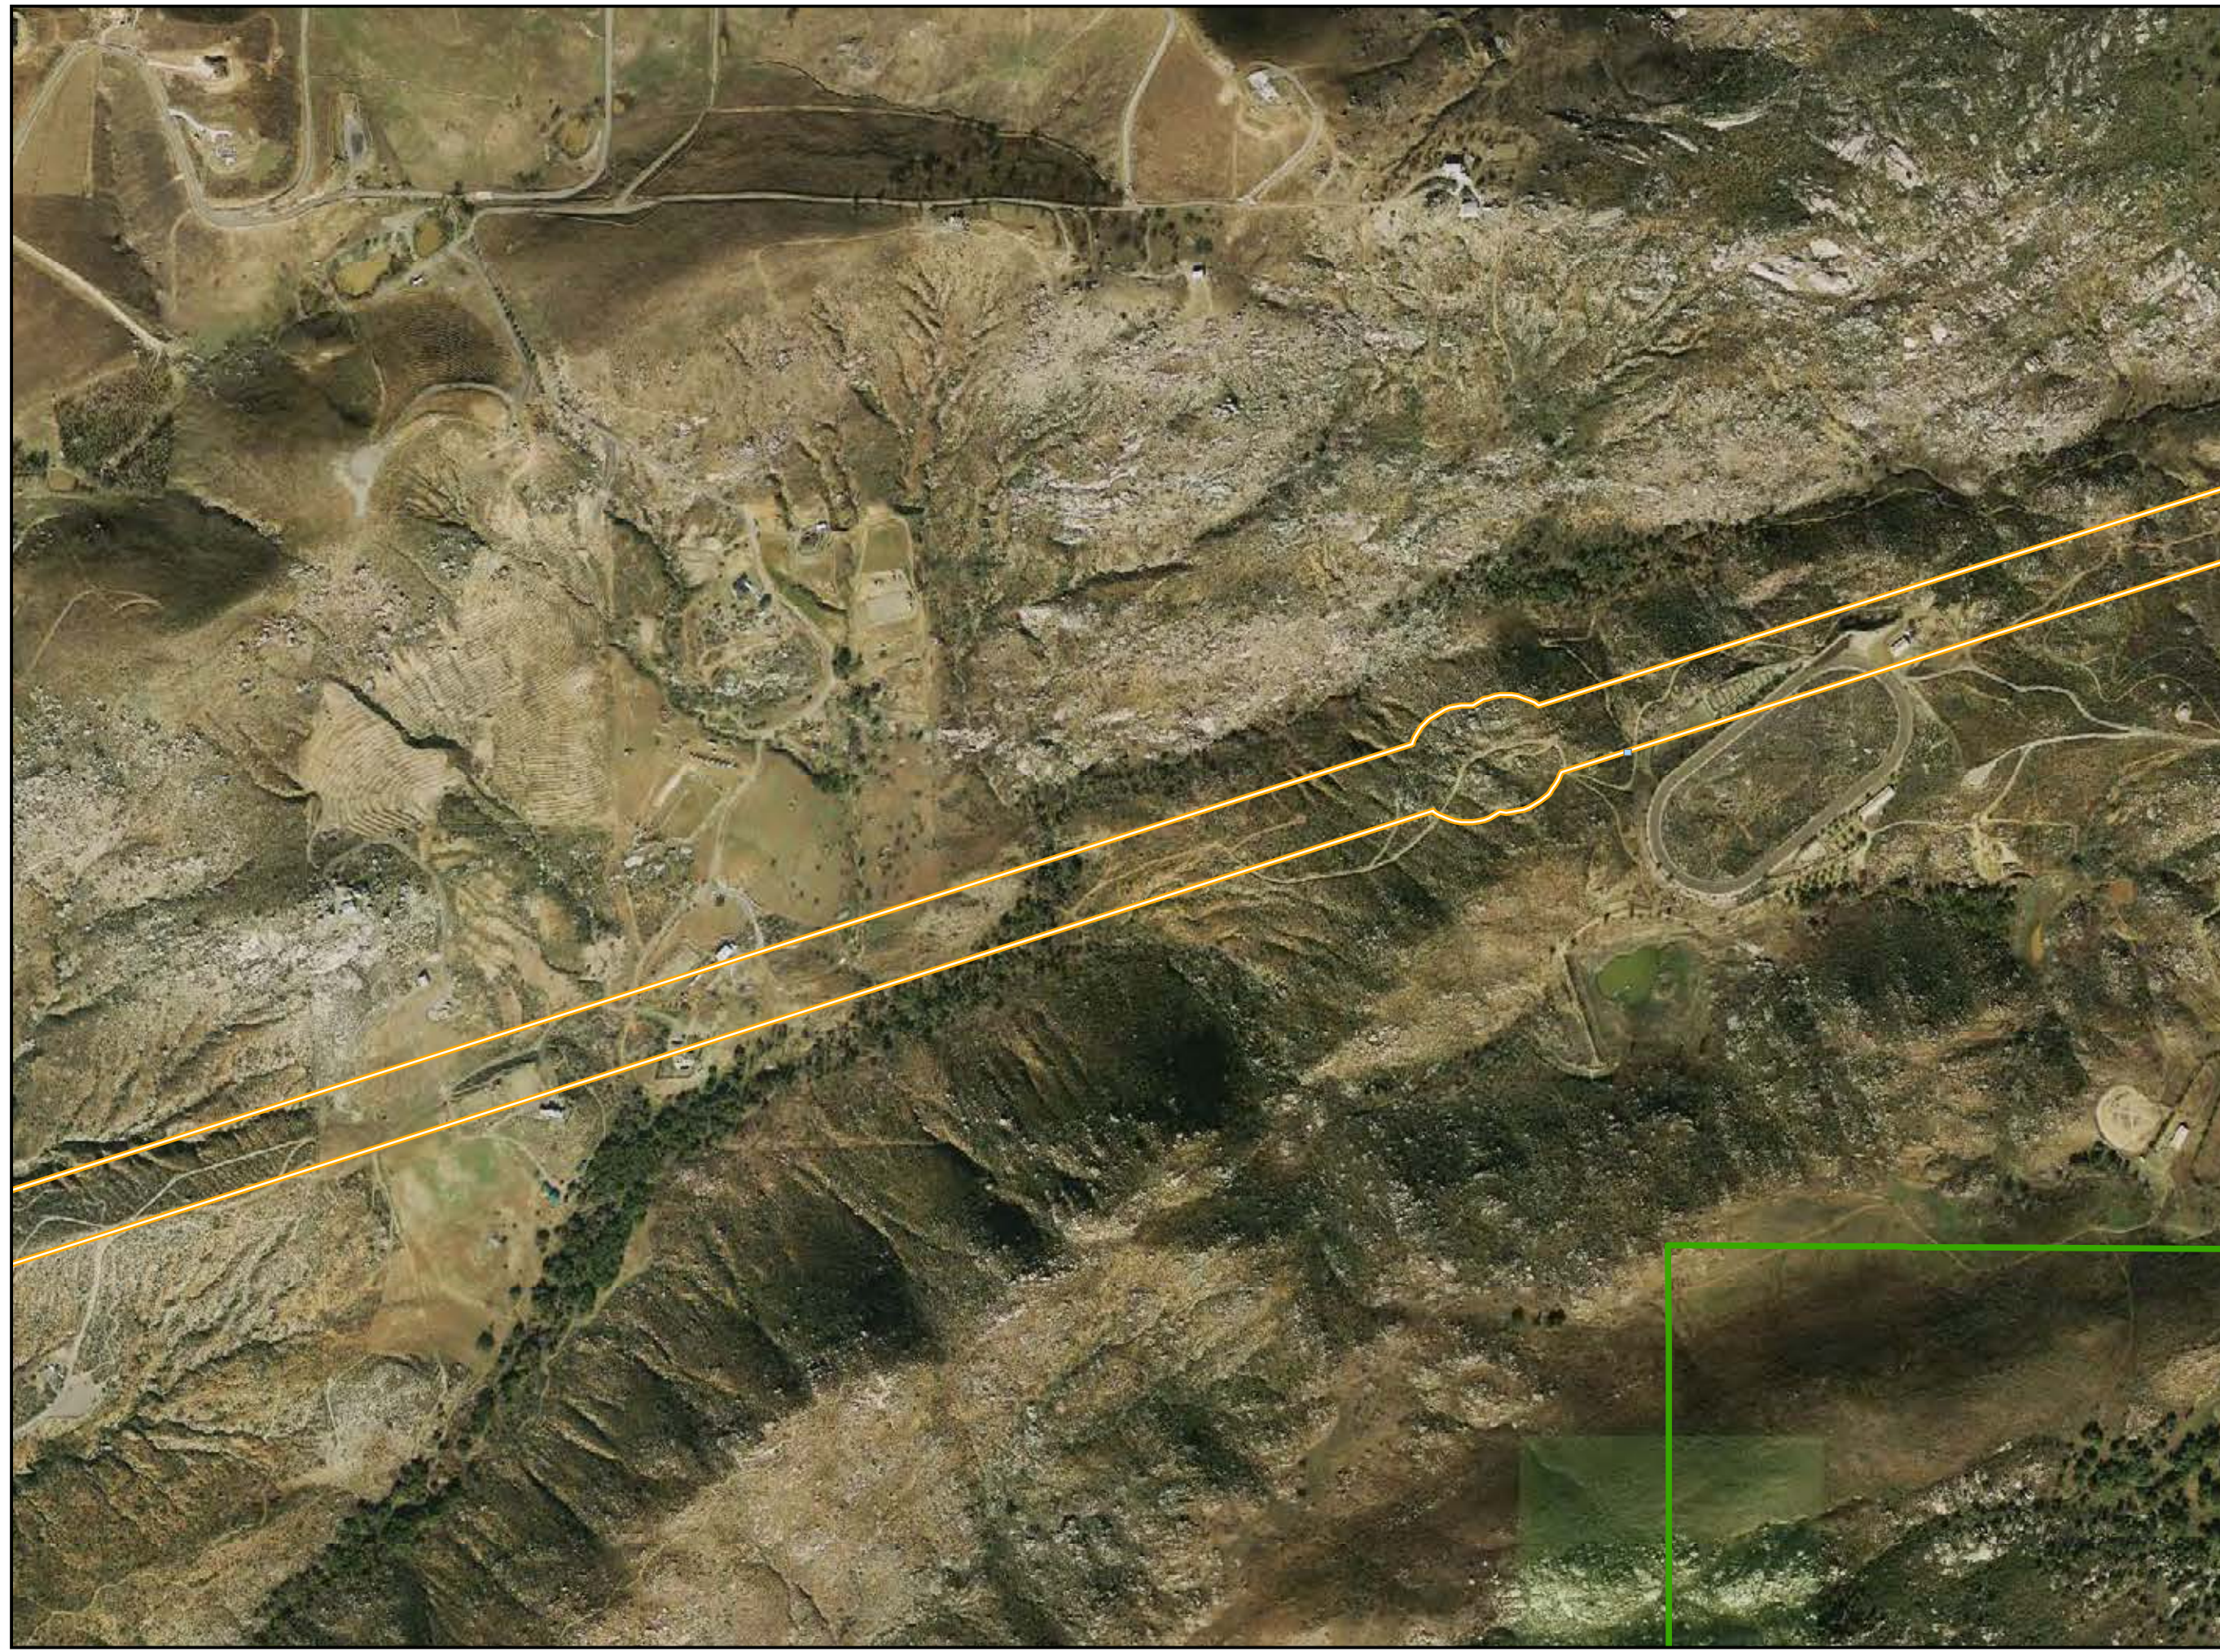

CNF Rare Plant Survey – 2010

PAGE: MS-015

Updated December 2011

LEGEND

-  Cleveland National Forest
-  Congressional District Boundary

Survey Buffers

-  Distribution ROW
-  Distribution Underground ROW
-  Distribution Alternative ROW
-  Transmission ROW