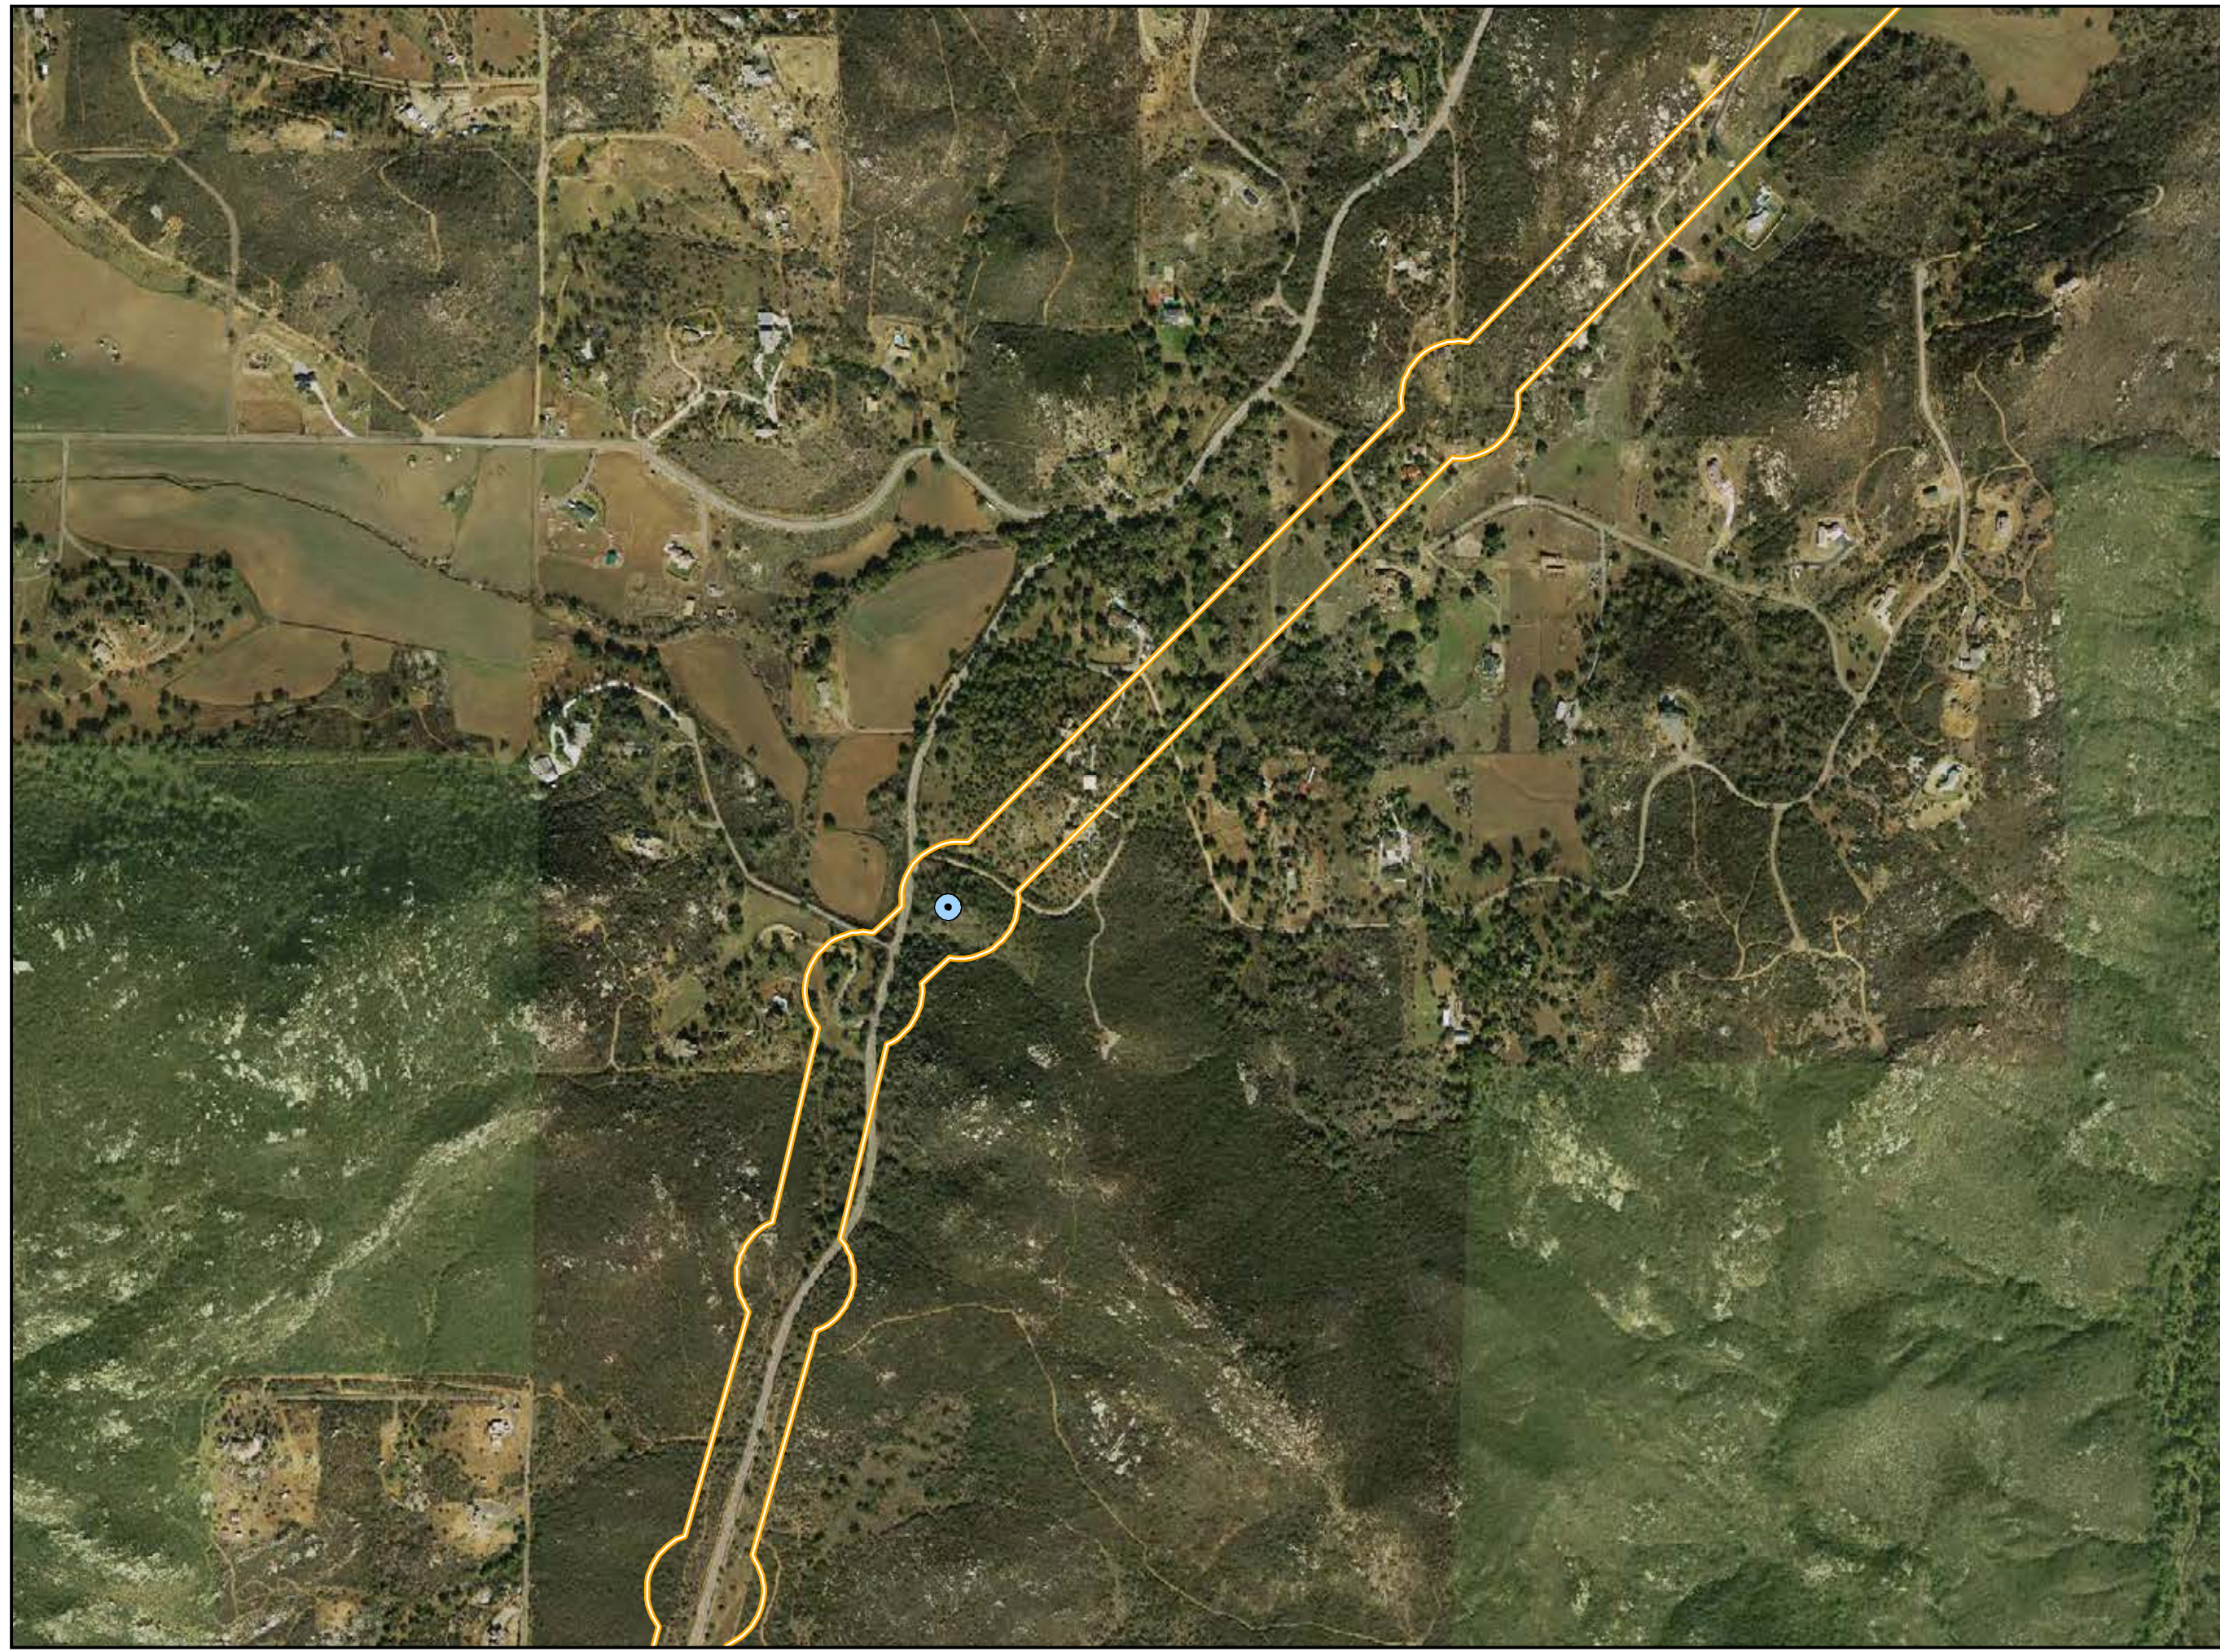

CNF Rare Plant Survey – 2010

PAGE: MS-043

Updated December 2011

LEGEND

-  Cleveland National Forest
-  Congressional District Boundary

Survey Buffers

-  Distribution ROW
-  Distribution Underground ROW
-  Distribution Alternative ROW
-  Transmission ROW