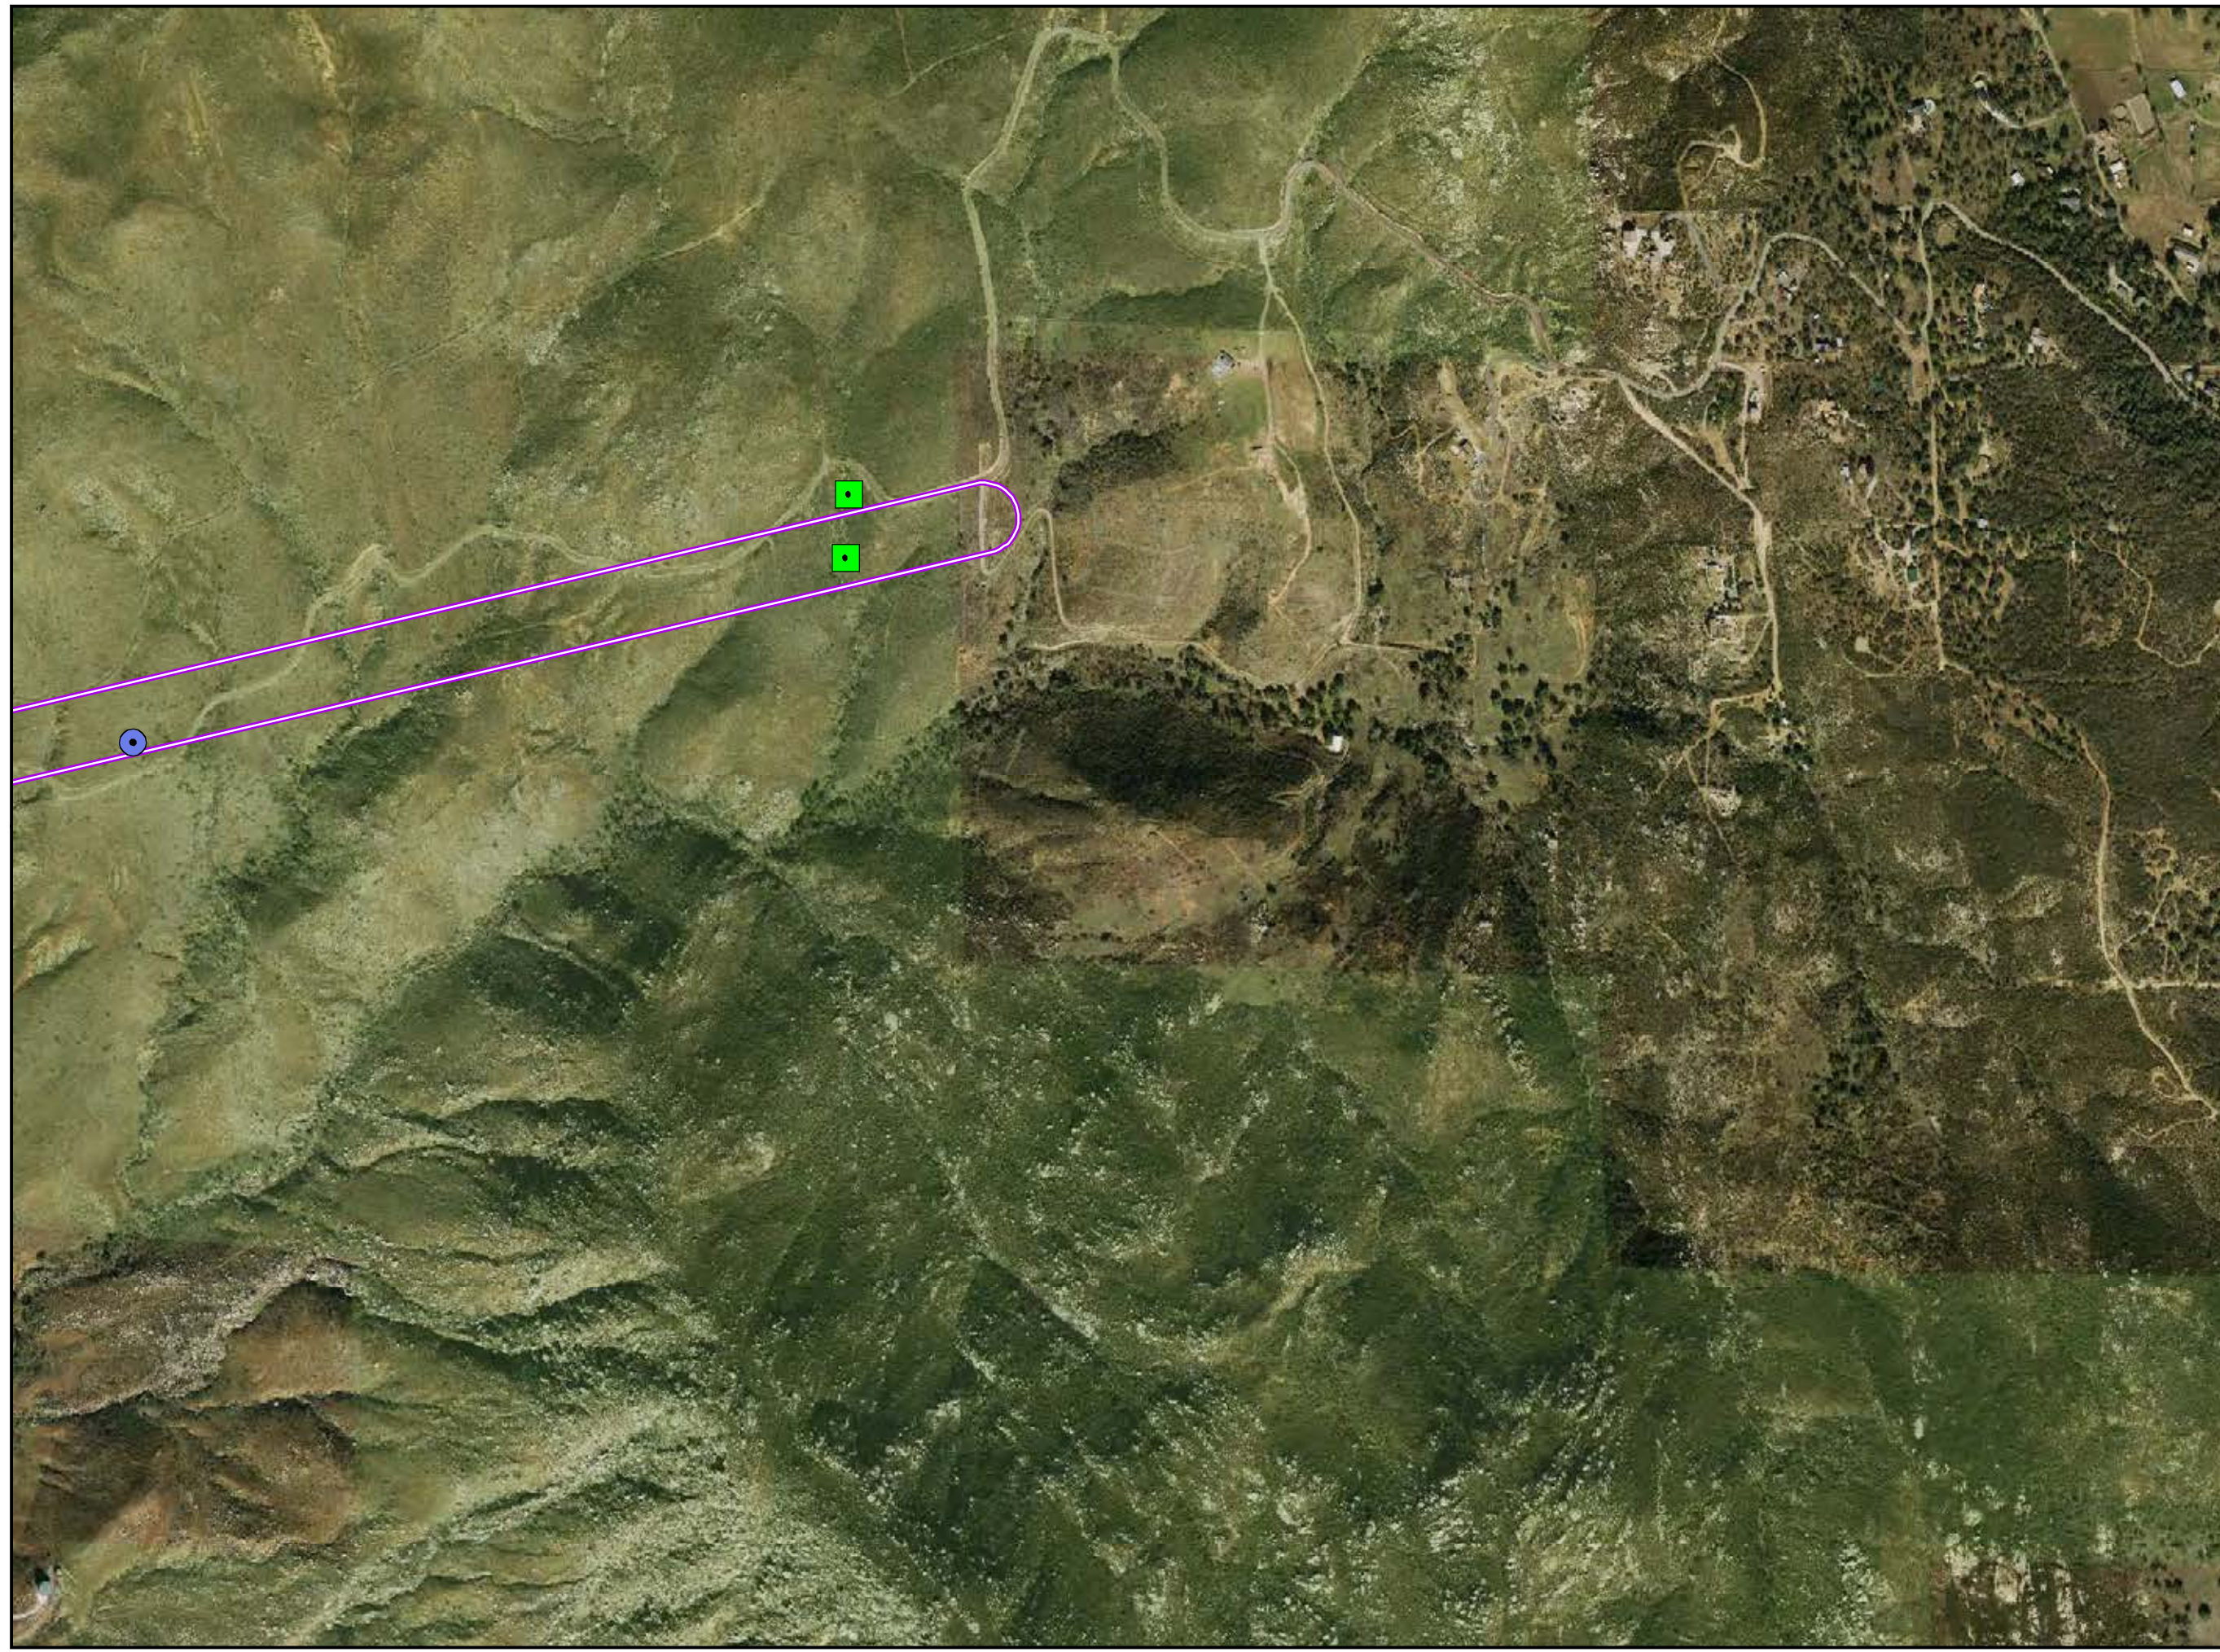

CNF Rare Plant Survey – 2010

PAGE: MS-038

Updated December 2011

LEGEND

 Cleveland National Forest
 Congressional District Boundary

Survey Buffers

 Distribution ROW
 Distribution Underground ROW
 Distribution Alternative ROW
 Transmission ROW