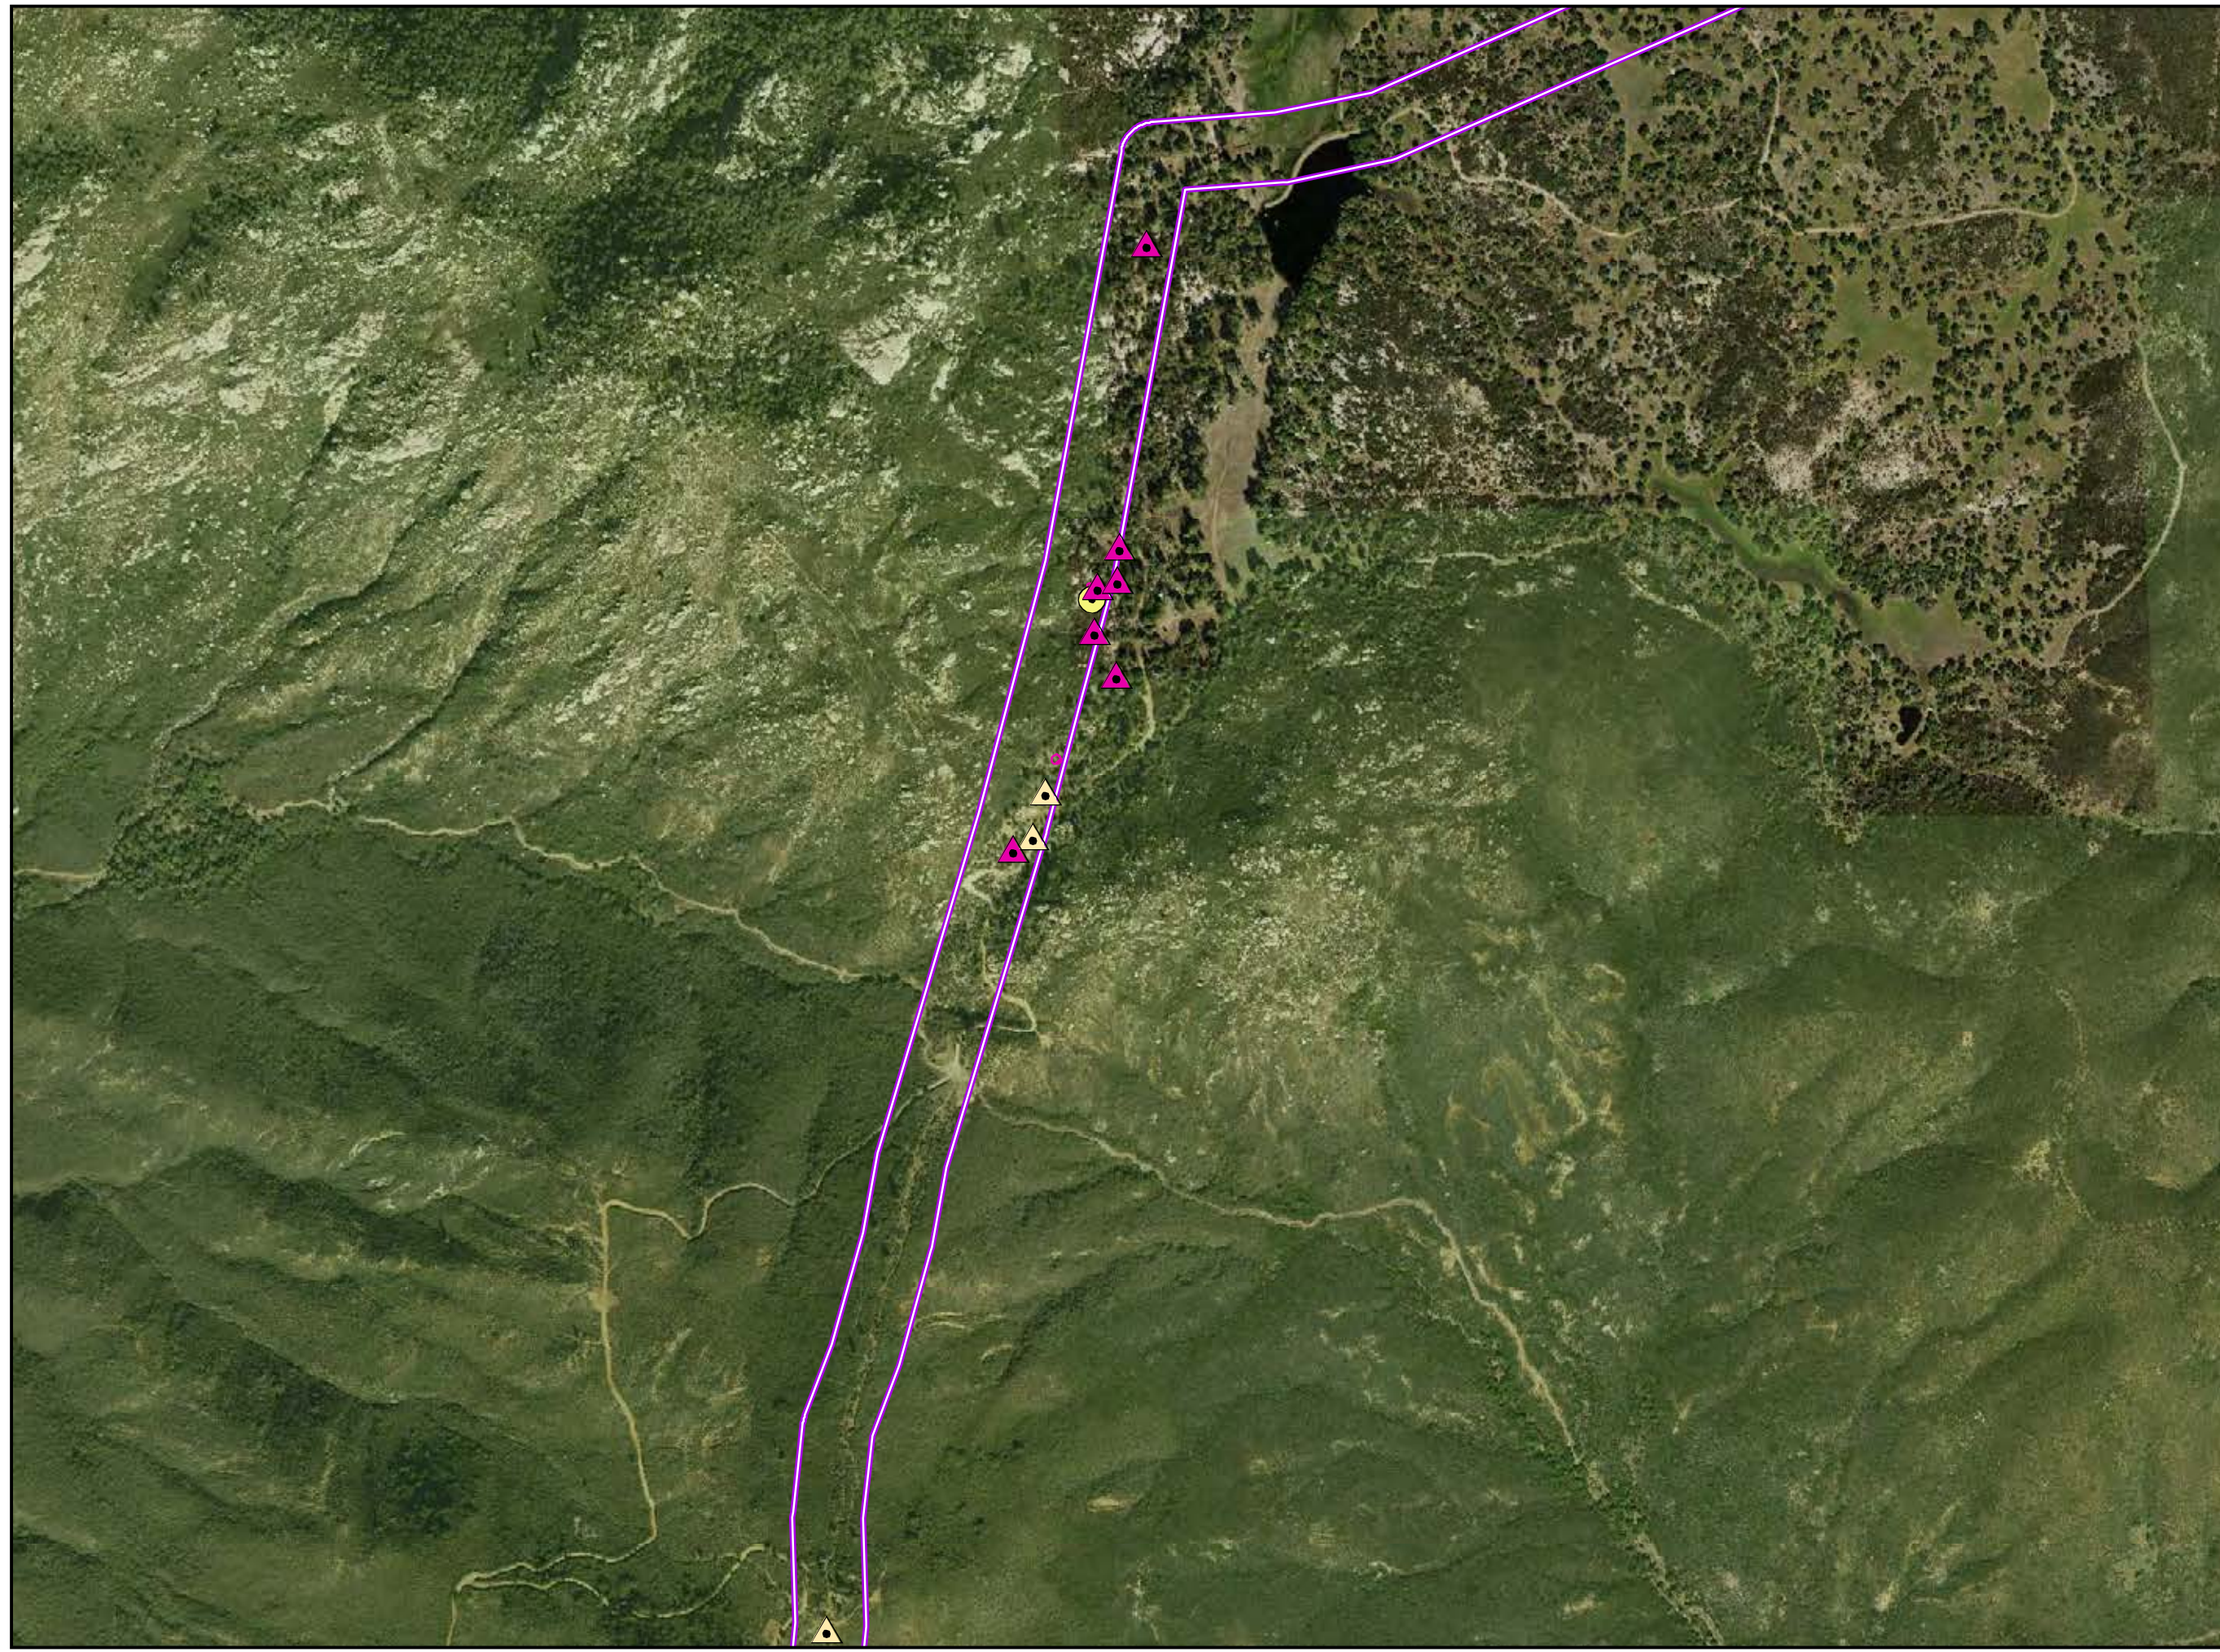

CNF Rare Plant Survey – 2010

PAGE: MS-099

Updated December 2011

LEGEND

 Cleveland National Forest
 Congressional District Boundary

Survey Buffers

 Distribution ROW
 Distribution Underground ROW
 Distribution Alternative ROW
 Transmission ROW