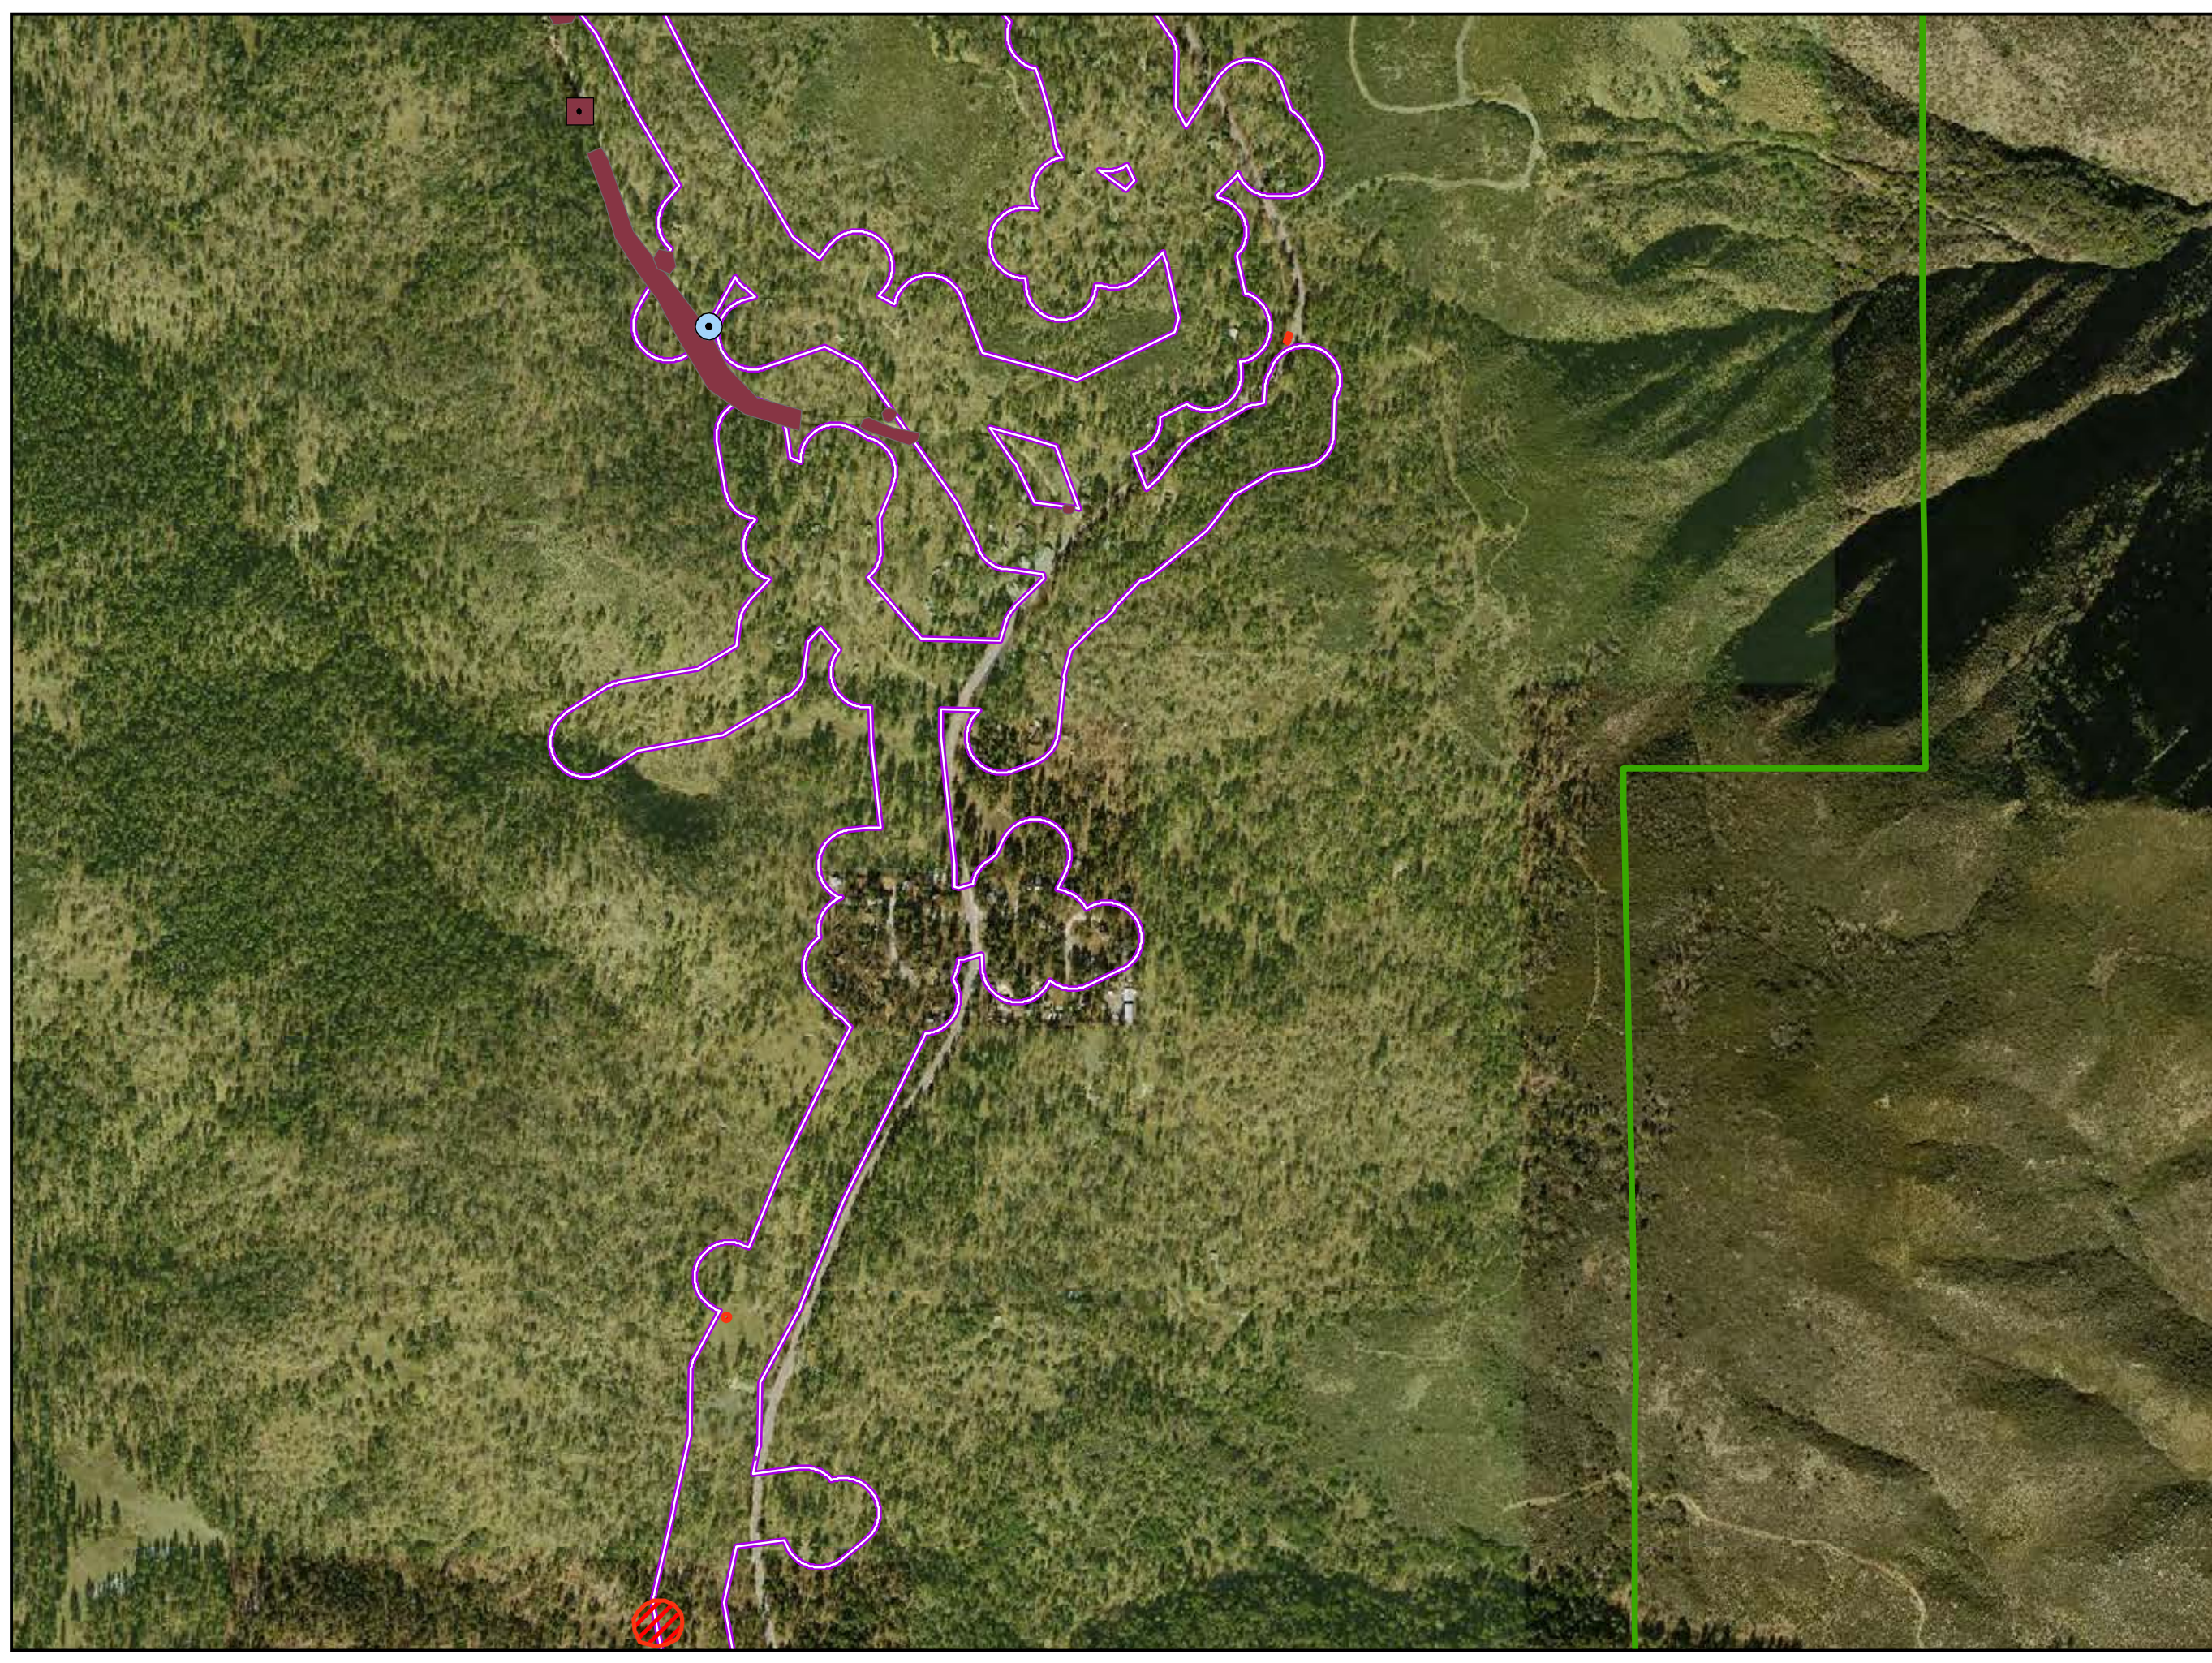

CNF Rare Plant Survey – 2010

PAGE: MS-086

Updated December 2011

LEGEND

- Cleveland National Forest
- Congressional District Boundary
- **Survey Buffers**
  - Distribution ROW
  - Distribution Underground ROW
  - Distribution Alternative ROW
  - Transmission ROW