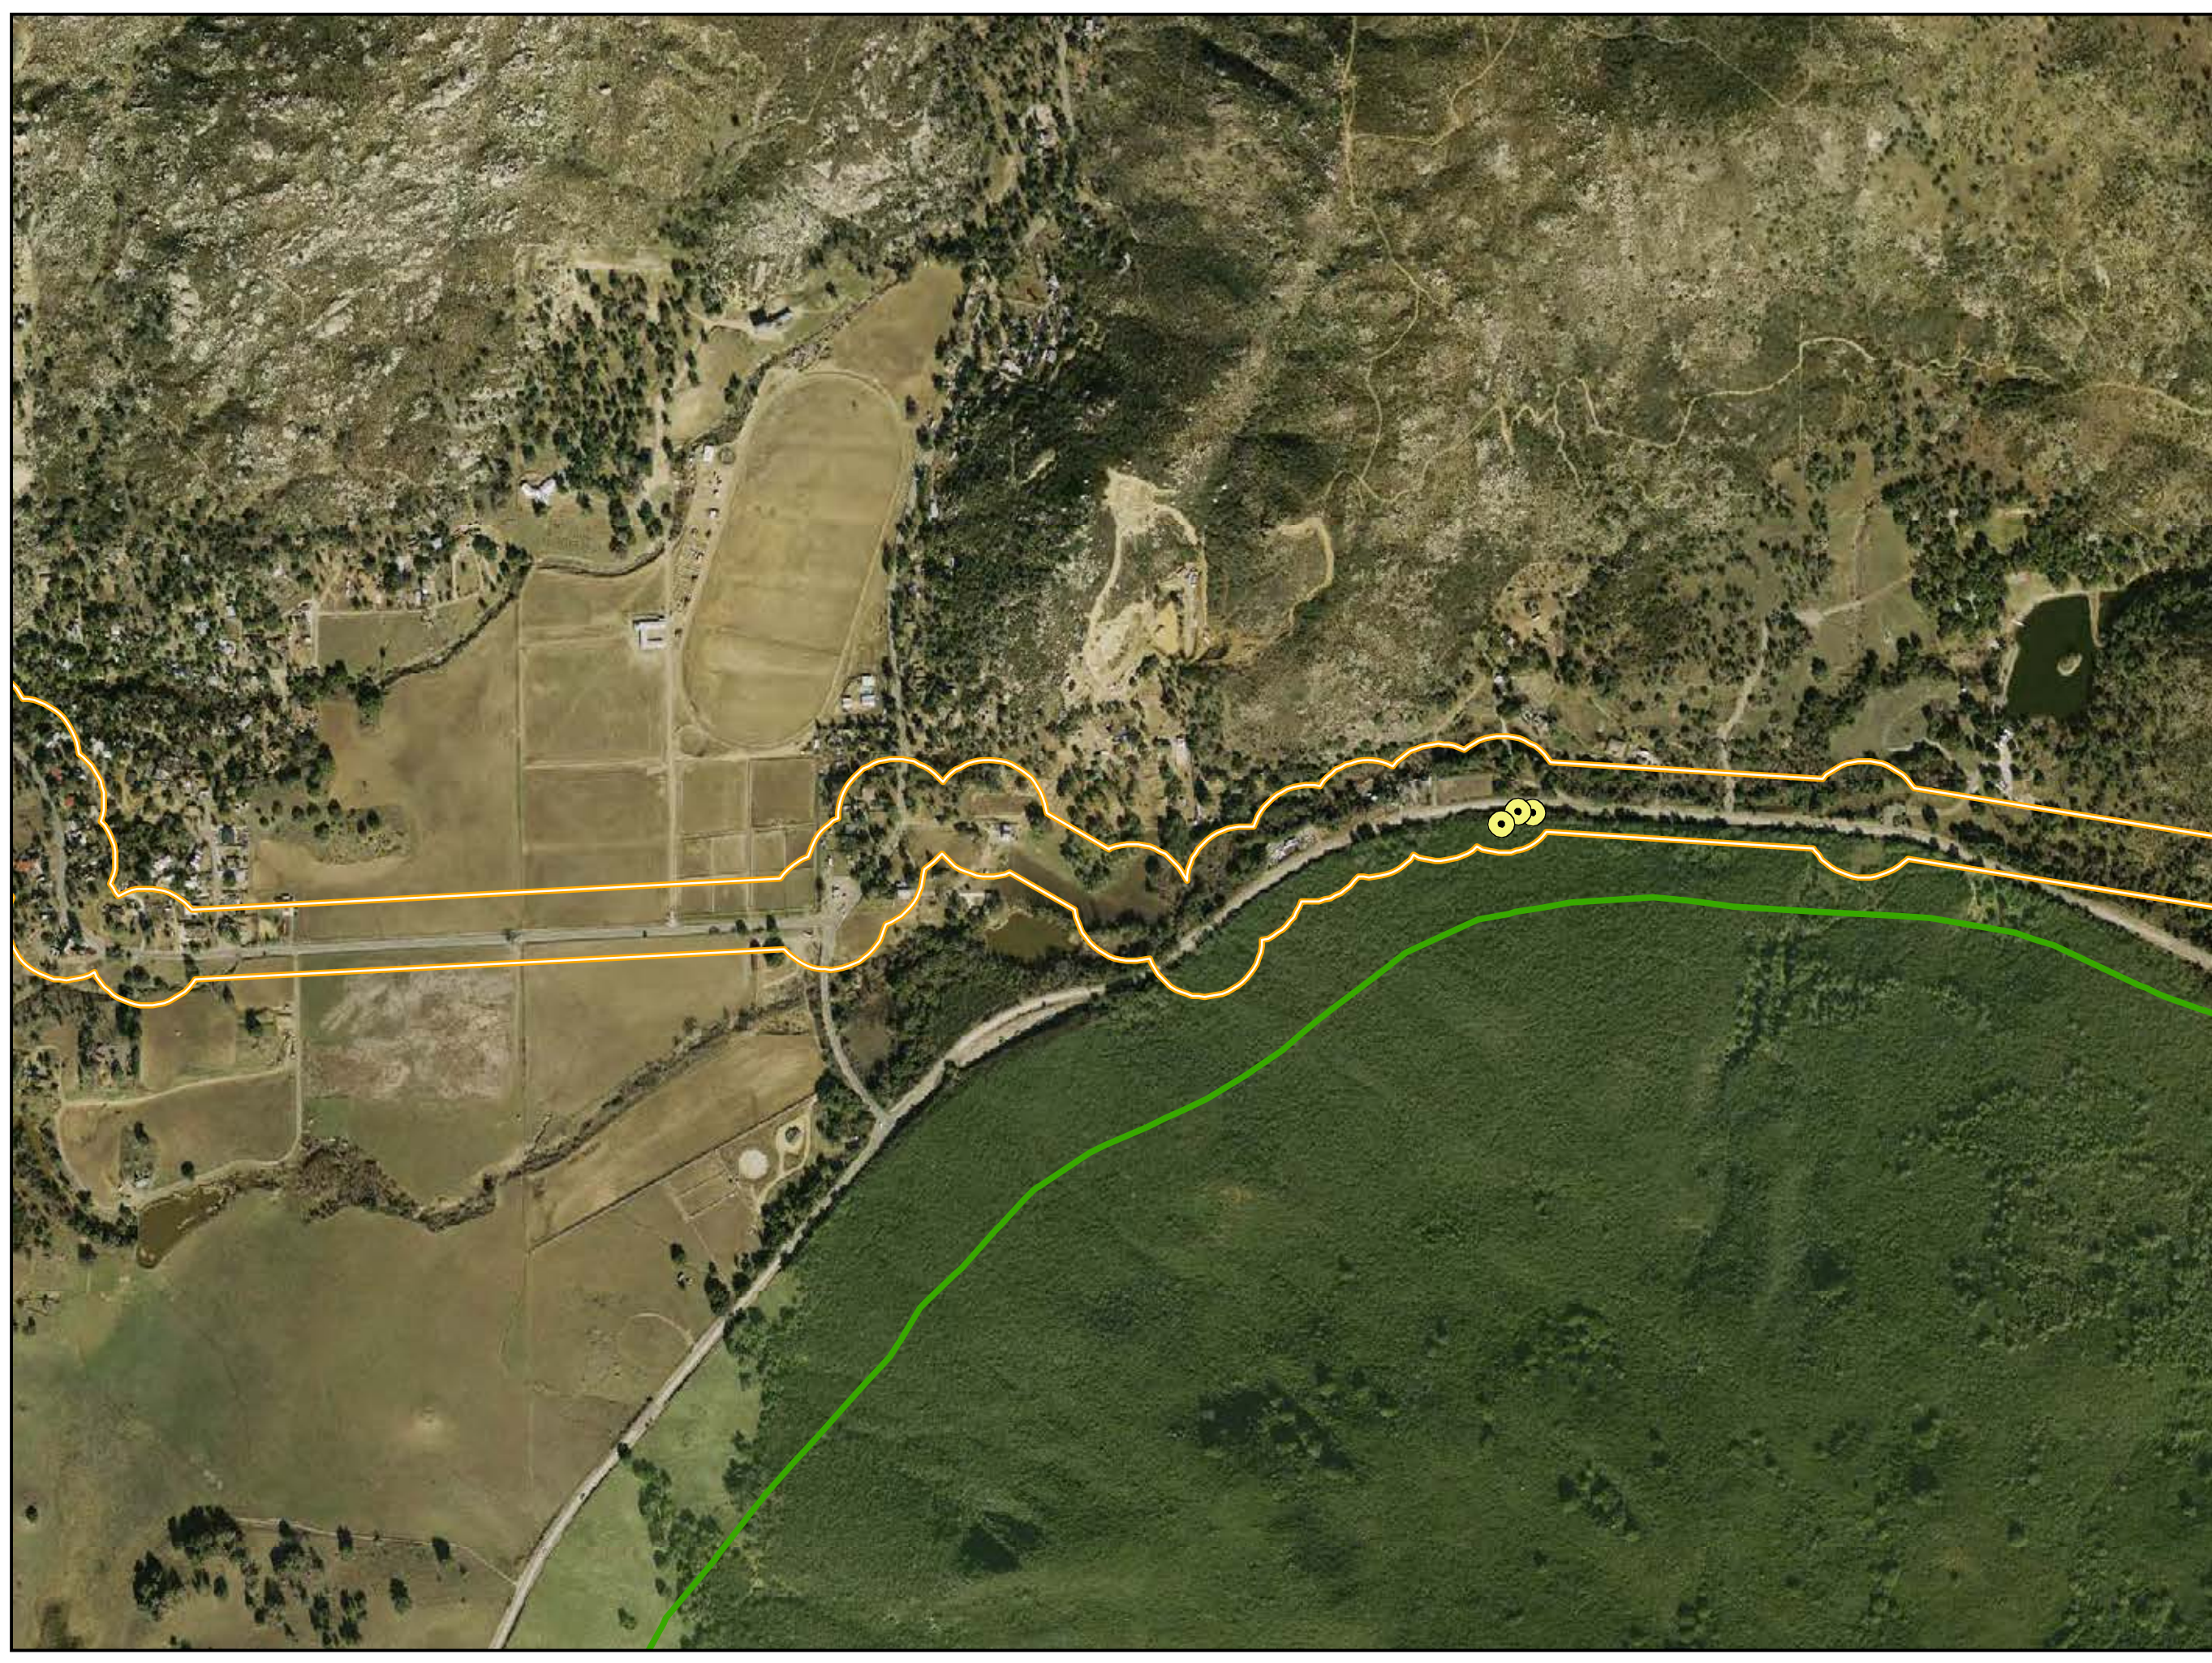

CNF Rare Plant Survey – 2010

PAGE: MS-091

Updated December 2011

LEGEND

-  Cleveland National Forest
-  Congressional District Boundary

Survey Buffers

-  Distribution ROW
-  Distribution Underground ROW
-  Distribution Alternative ROW
-  Transmission ROW