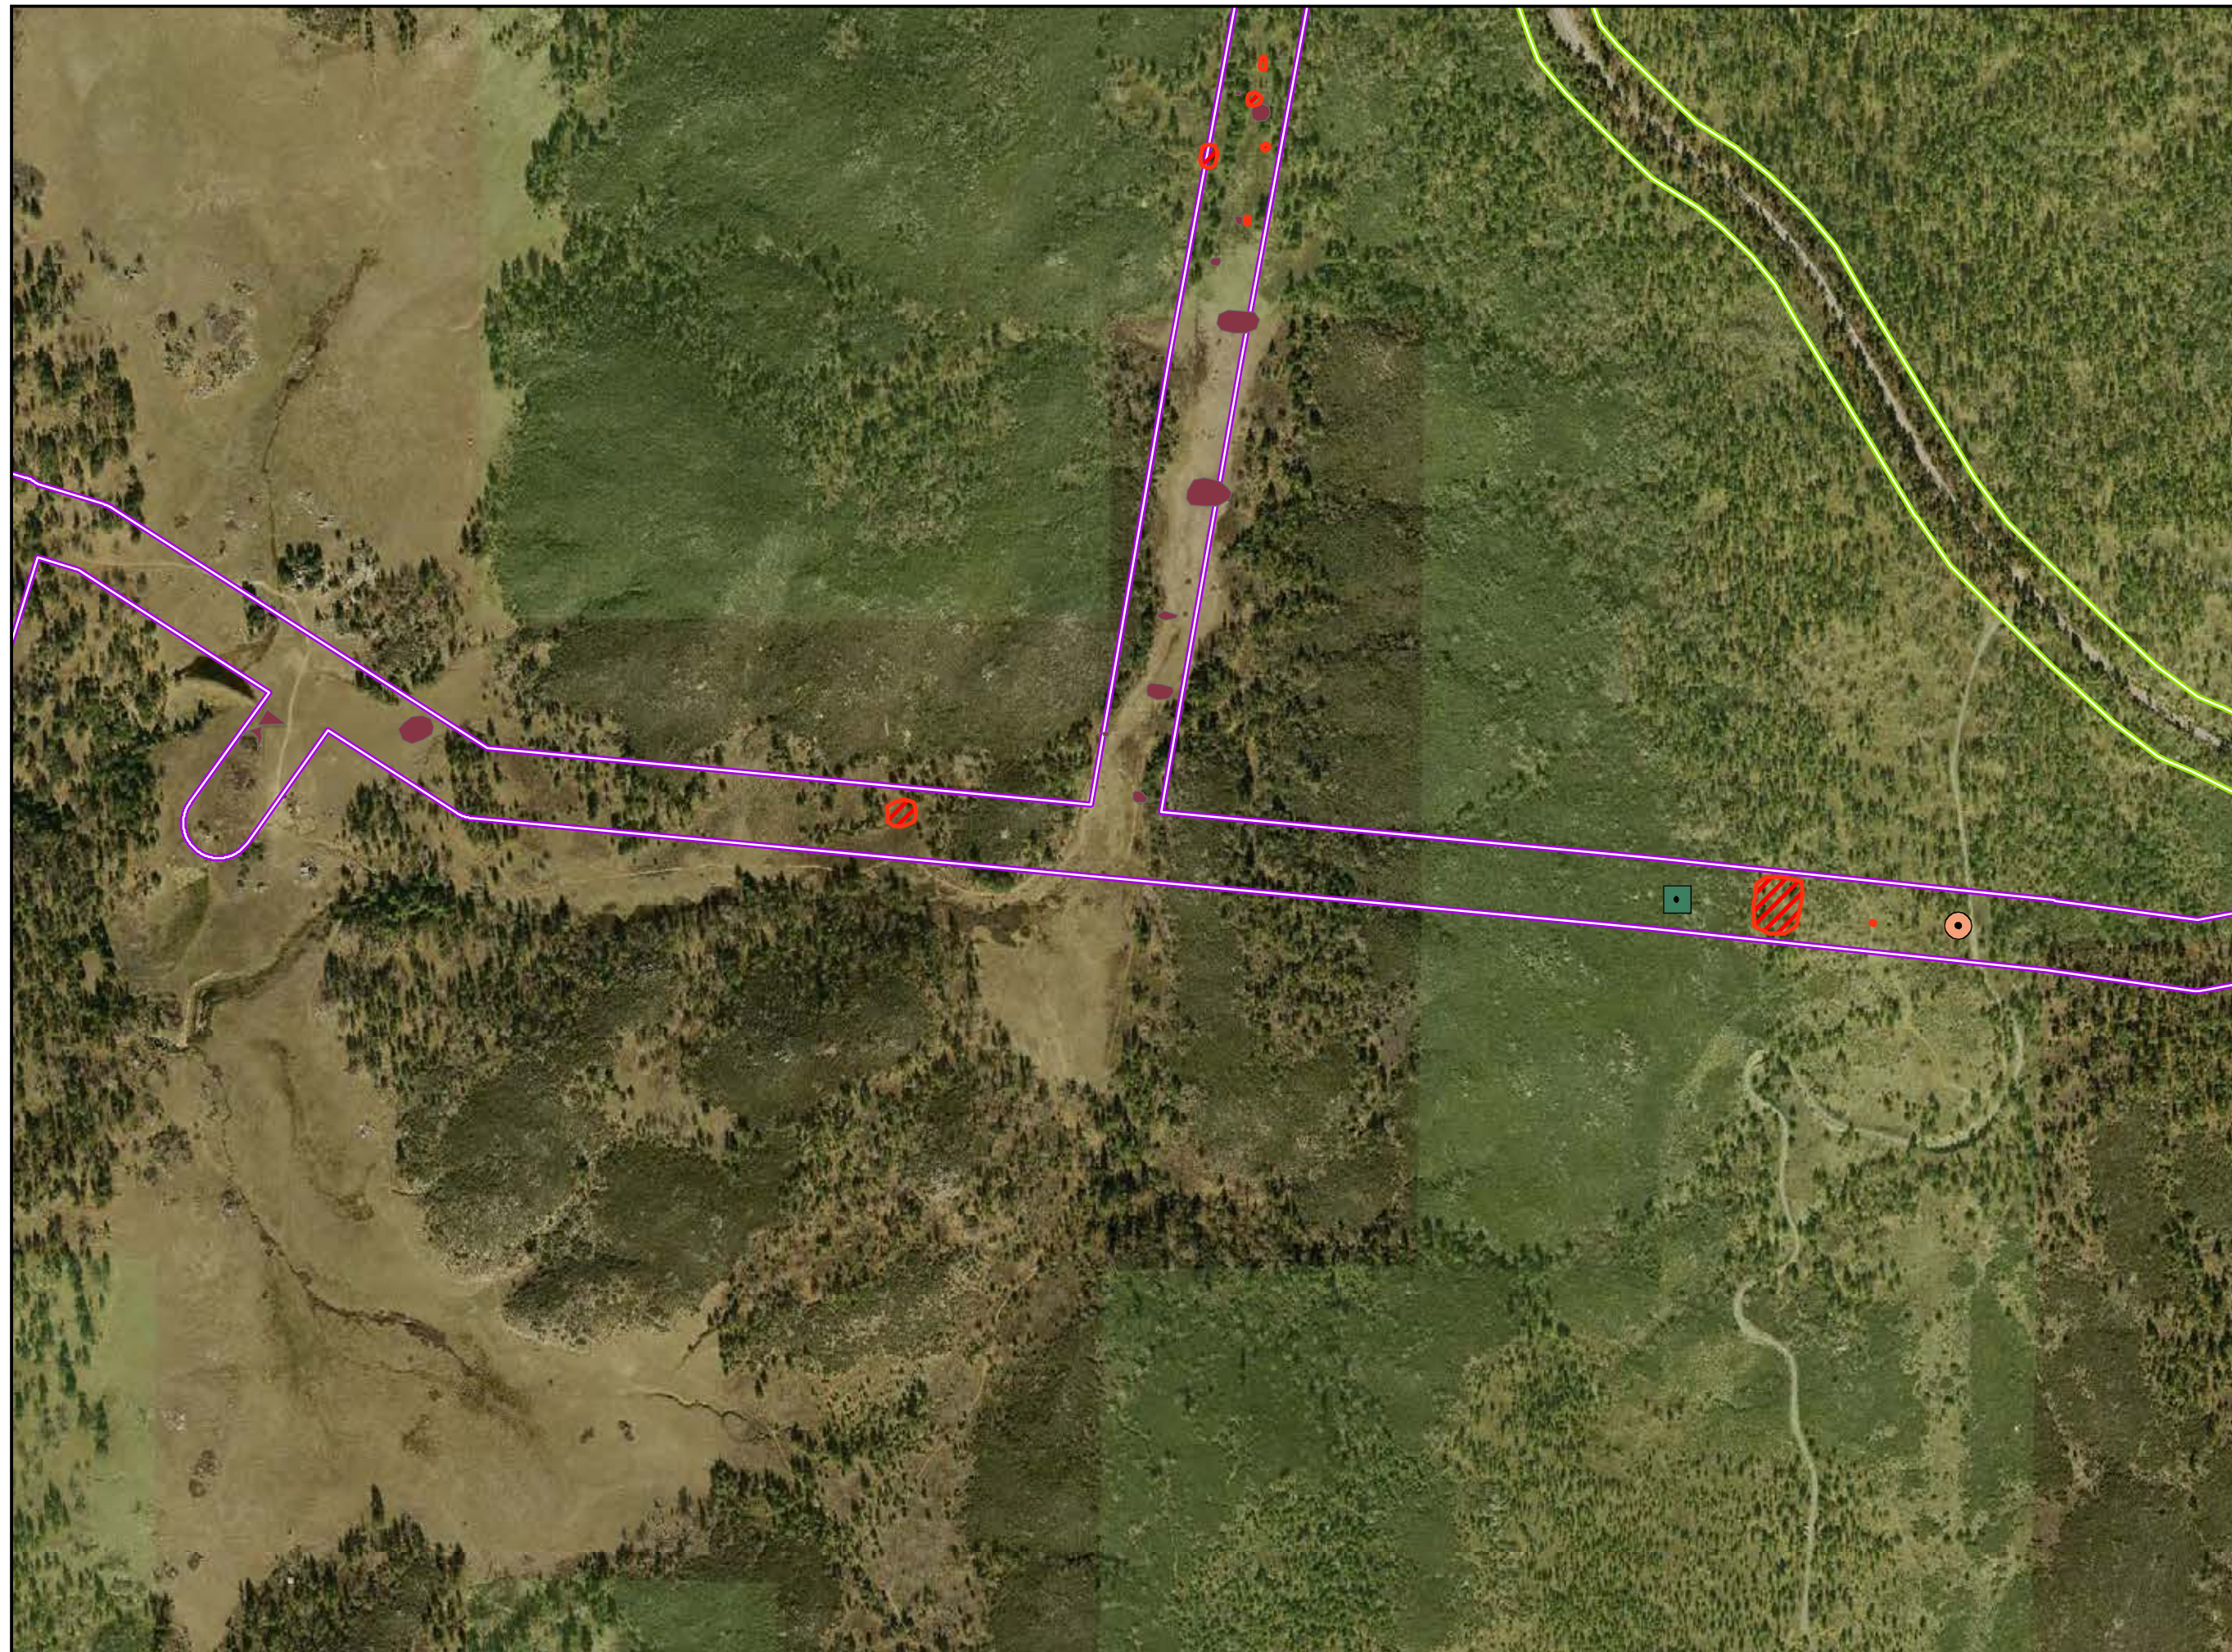

CNF Rare Plant Survey – 2010

PAGE: MS-083

Updated December 2011

LEGEND

Cleveland National Forest
 Congressional District Boundary

Survey Buffers

Distribution ROW
 Distribution Underground ROW
 Distribution Alternative ROW
 Transmission ROW