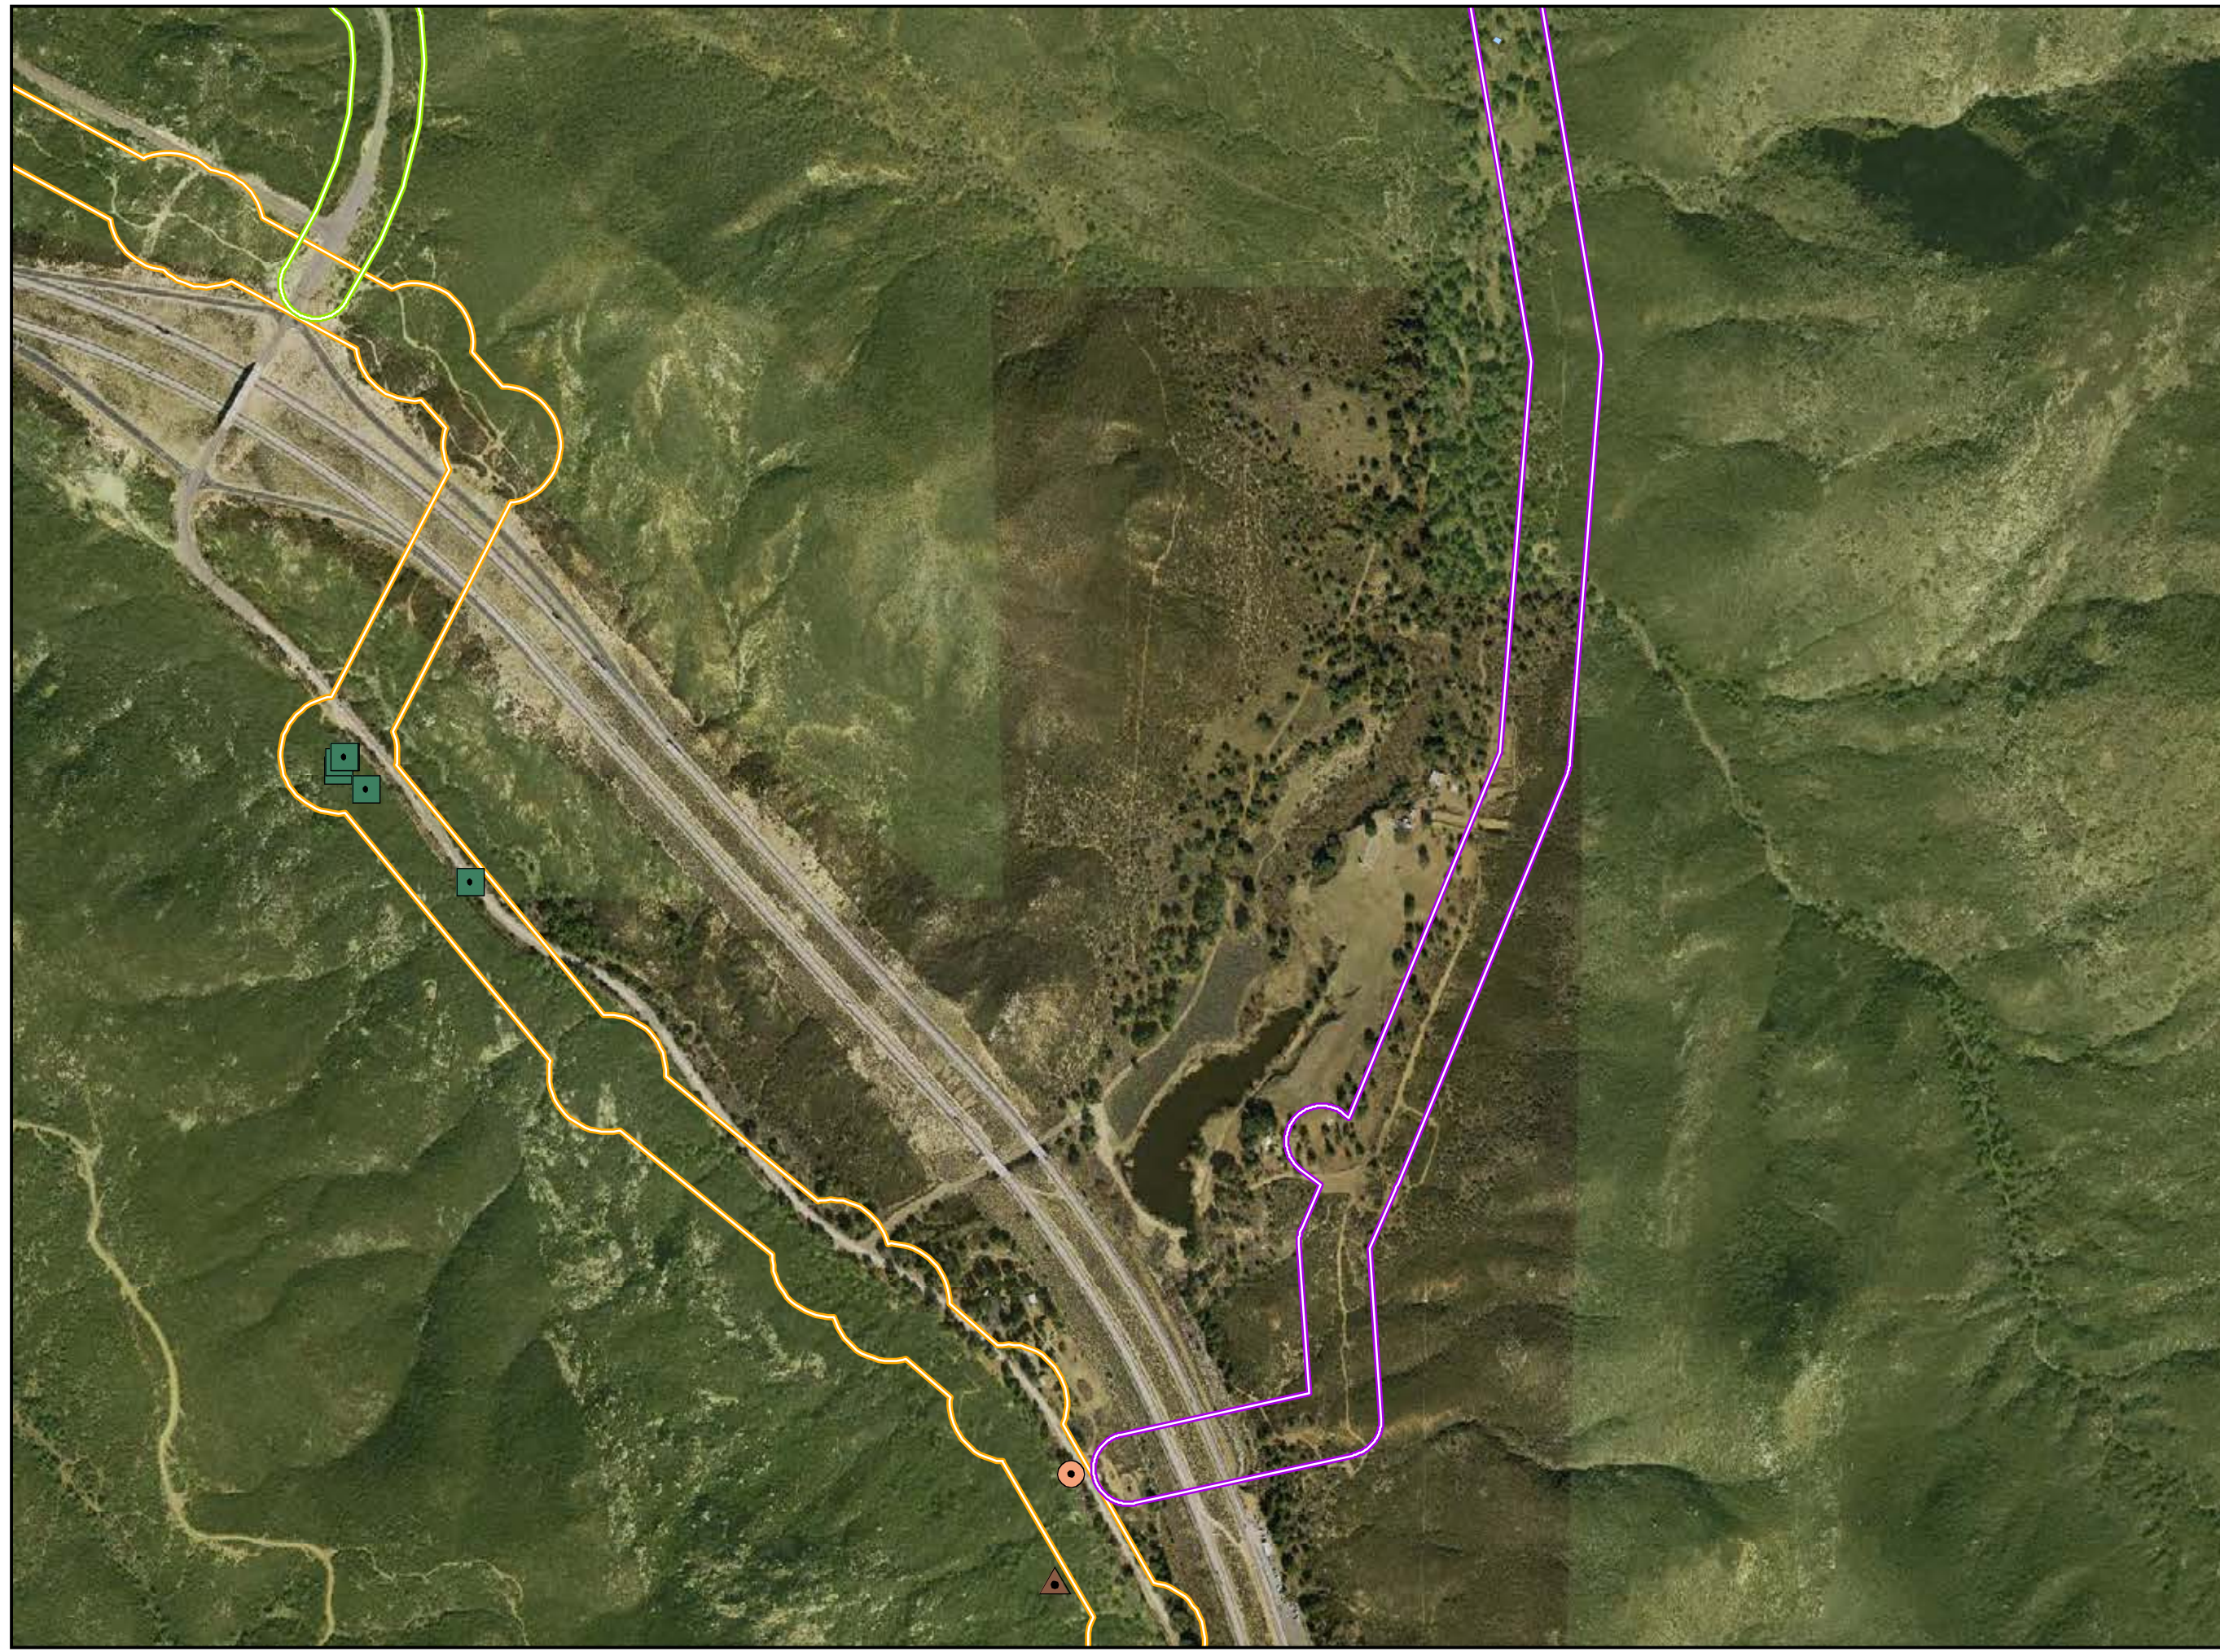

CNF Rare Plant Survey – 2010

PAGE: MS-080

Updated December 2011

LEGEND

- Cleveland National Forest
- Congressional District Boundary

Survey Buffers

- Distribution ROW
- Distribution Underground ROW
- Distribution Alternative ROW
- Transmission ROW