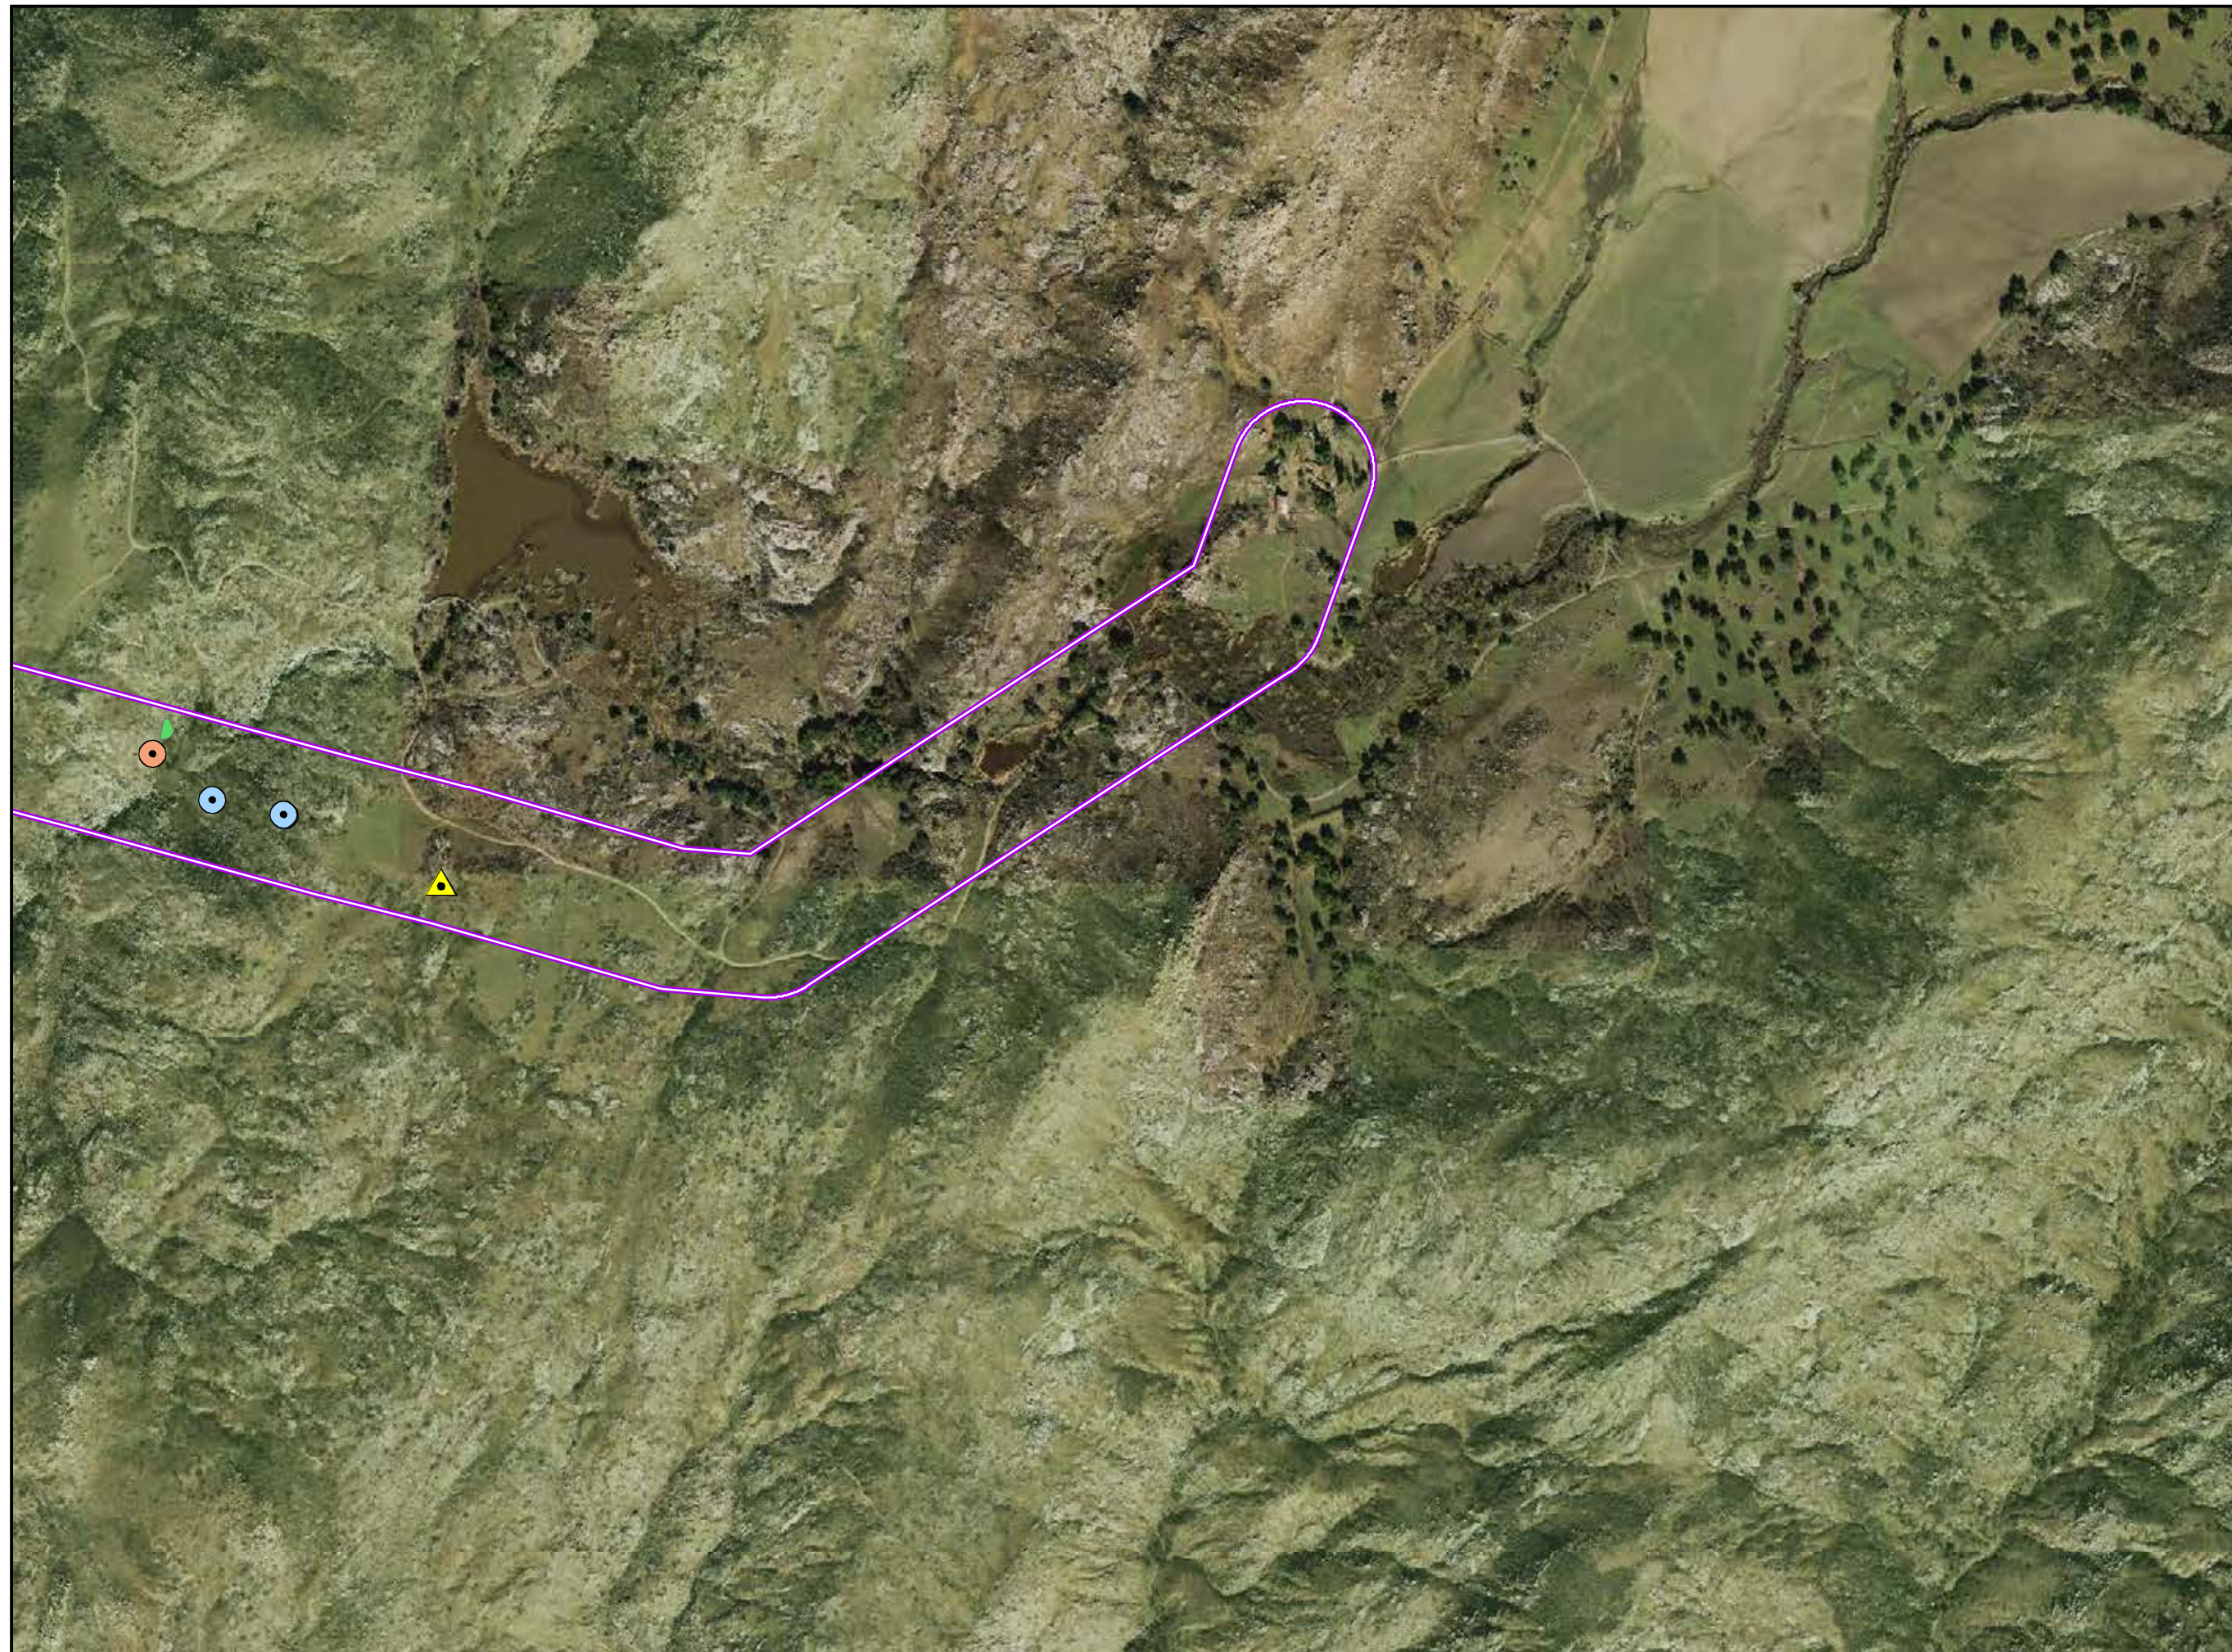

CNF Rare Plant Survey – 2010

PAGE: MS-053

Updated December 2011

LEGEND

- Cleveland National Forest
- Congressional District Boundary

Survey Buffers

- Distribution ROW
- Distribution Underground ROW
- Distribution Alternative ROW
- Transmission ROW