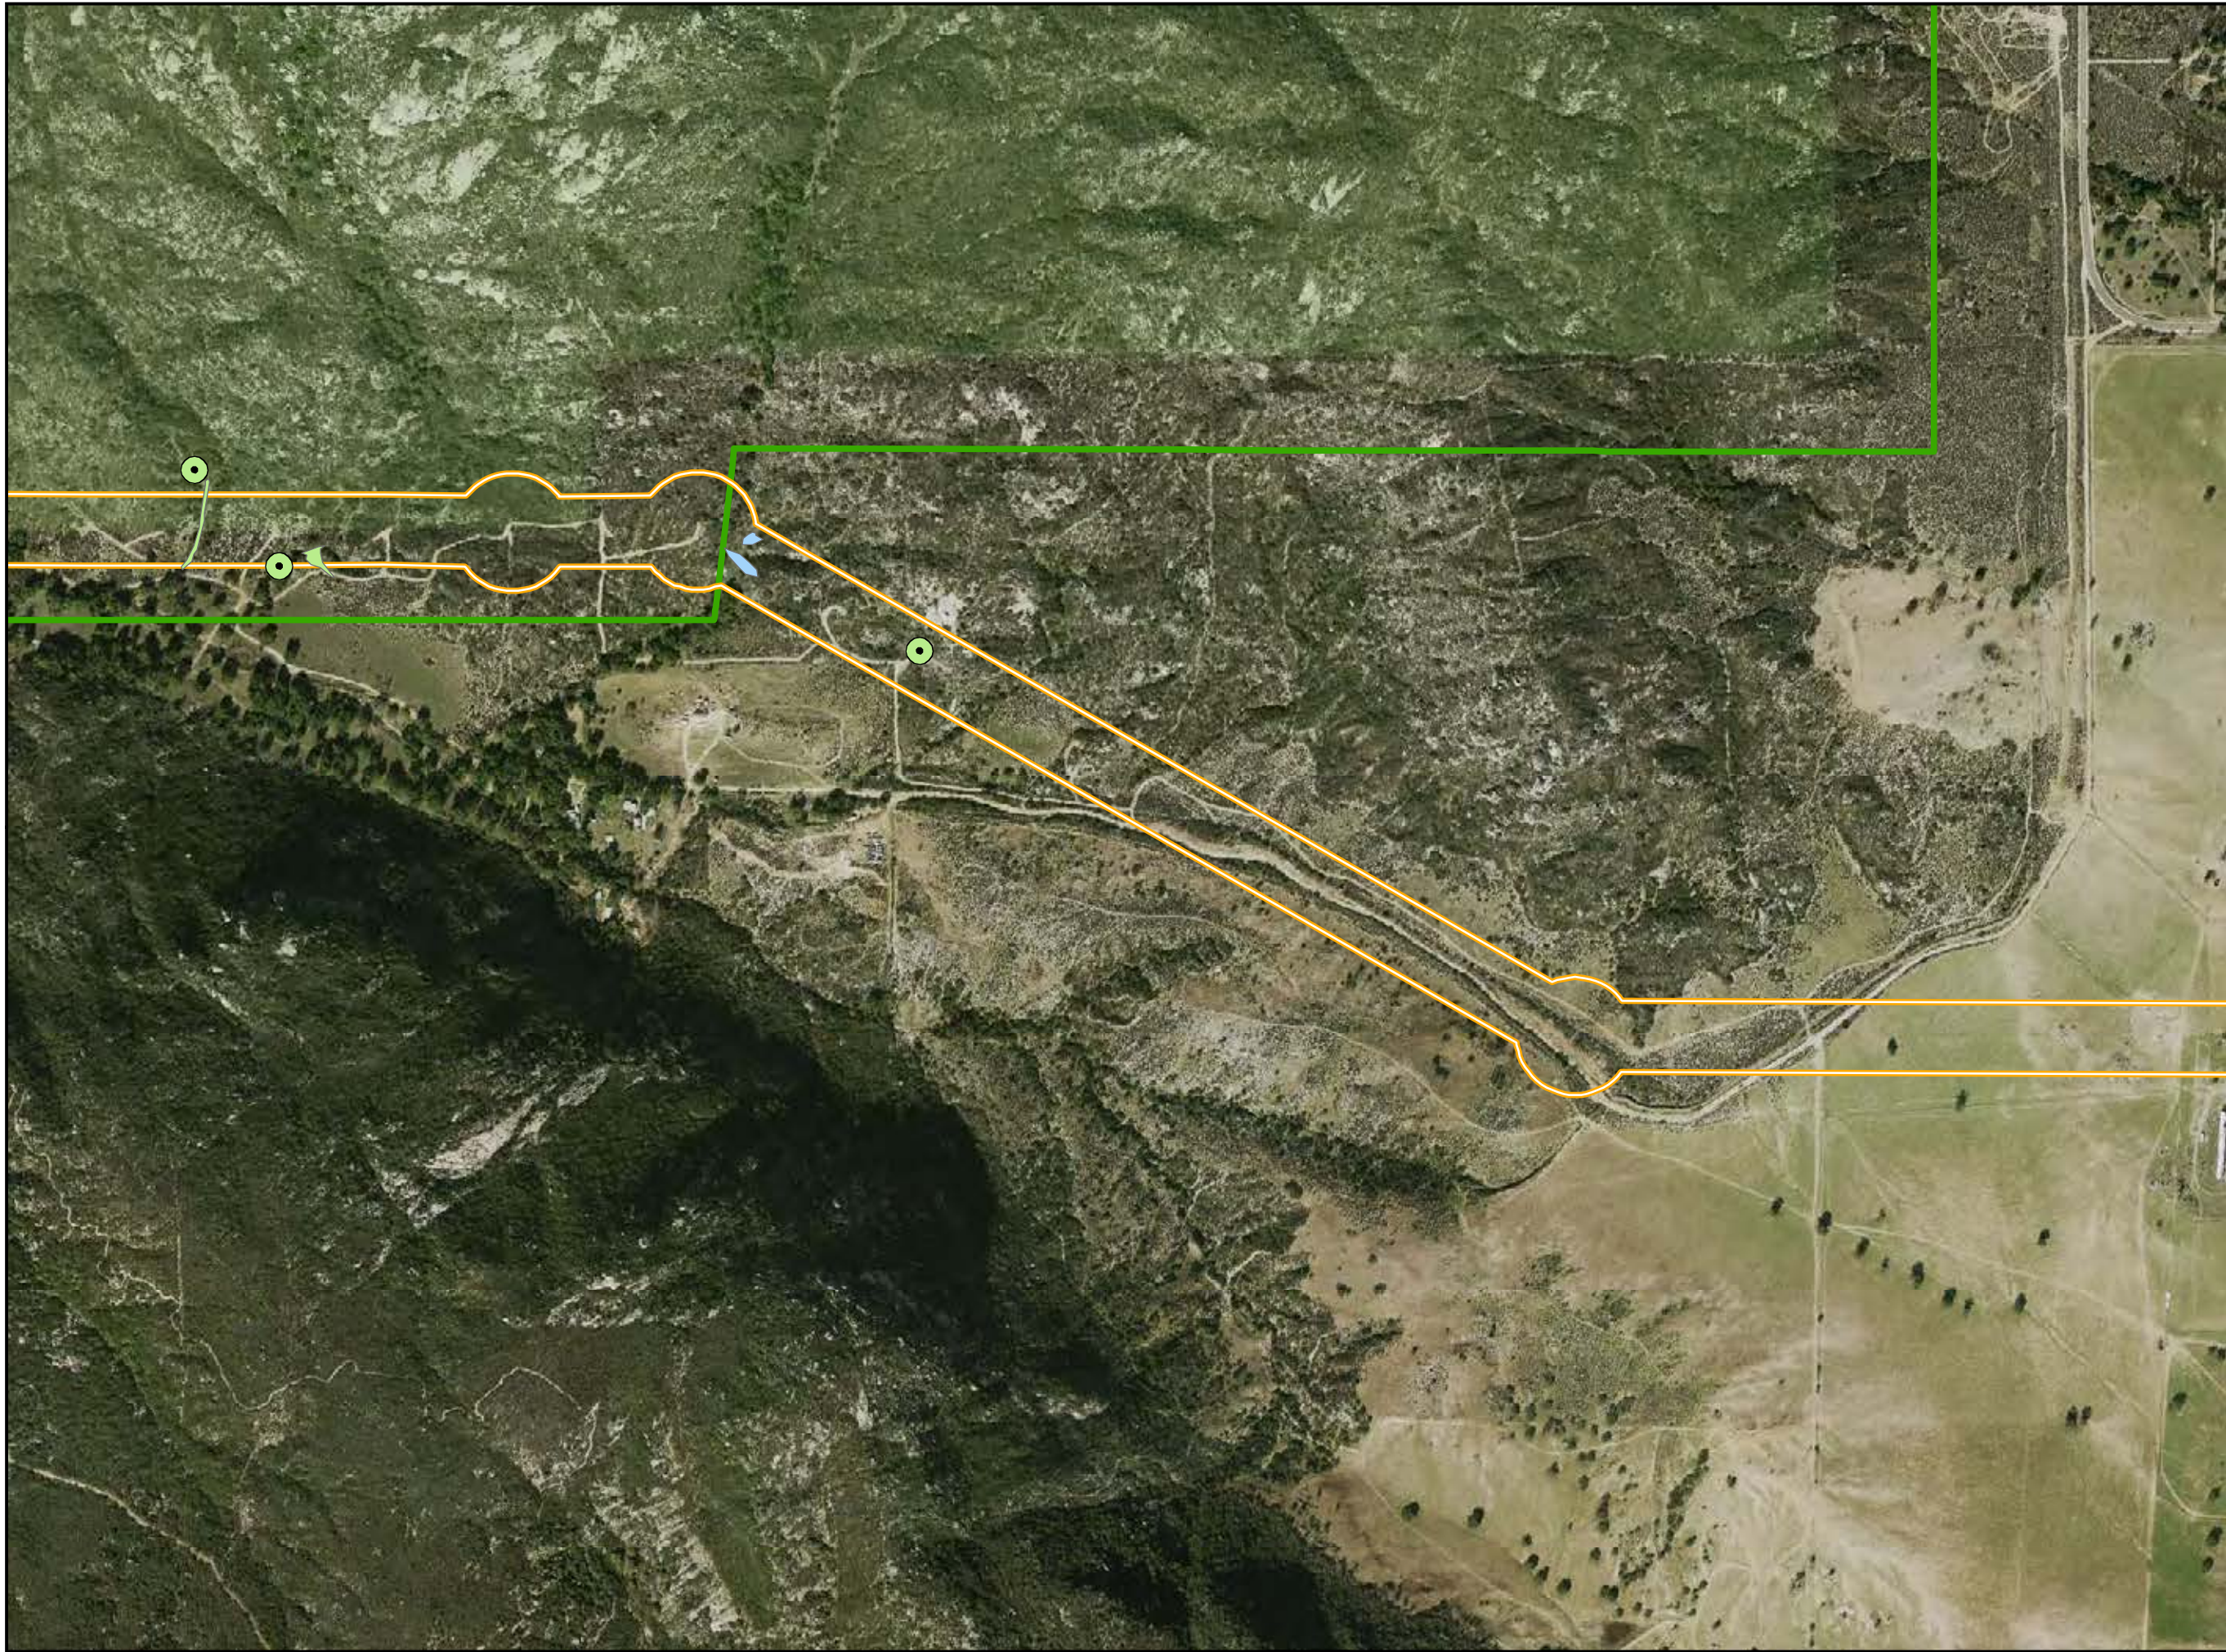

CNF Rare Plant Survey – 2010

PAGE: MS-062

Updated December 2011

LEGEND

-  Cleveland National Forest
-  Congressional District Boundary

Survey Buffers

-  Distribution ROW
-  Distribution Underground ROW
-  Distribution Alternative ROW
-  Transmission ROW