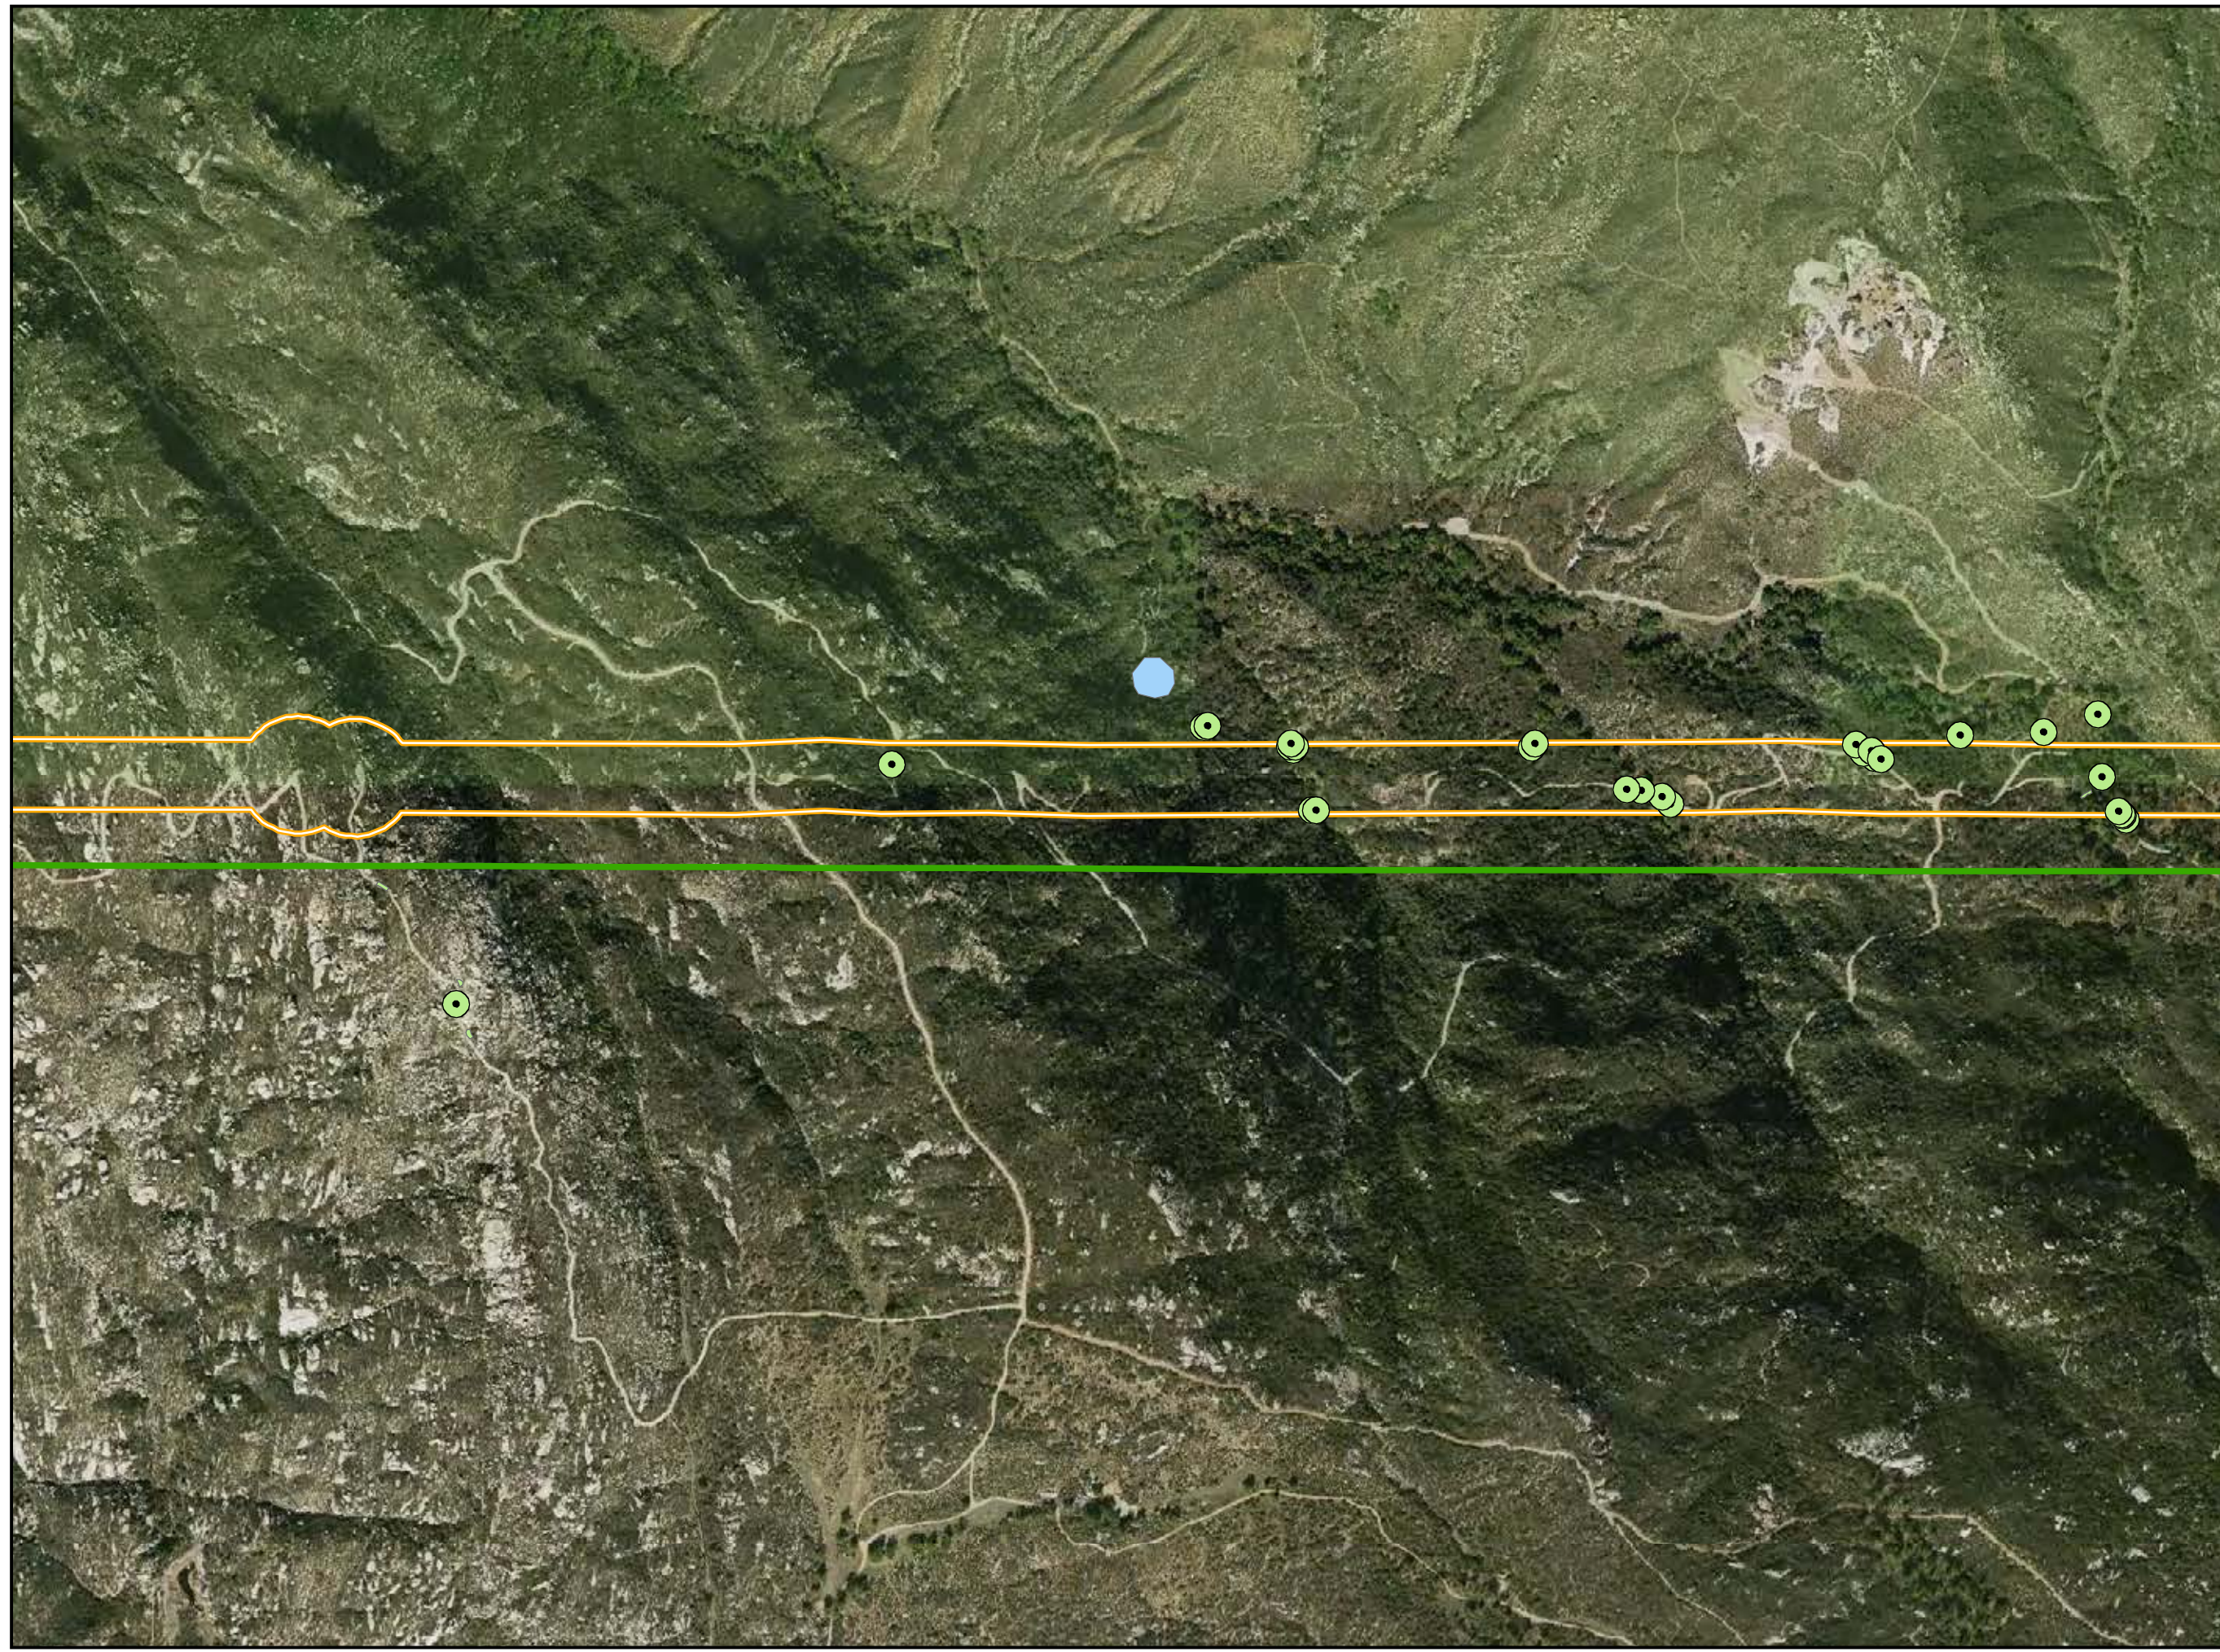

CNF Rare Plant Survey – 2010

PAGE: MS-061

Updated December 2011

LEGEND

-  Cleveland National Forest
-  Congressional District Boundary

Survey Buffers

-  Distribution ROW
-  Distribution Underground ROW
-  Distribution Alternative ROW
-  Transmission ROW