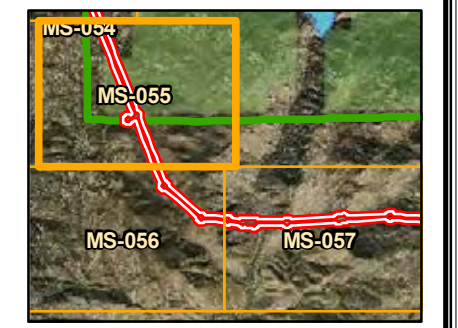

CNF Rare Plant Survey – 2010

PAGE: MS-055

Updated December 2011

LEGEND

- Cleveland National Forest Congressional District Boundary
- **Survey Buffers**
  - Distribution ROW
  - Distribution Underground ROW
  - Distribution Alternative ROW
  - Transmission ROW