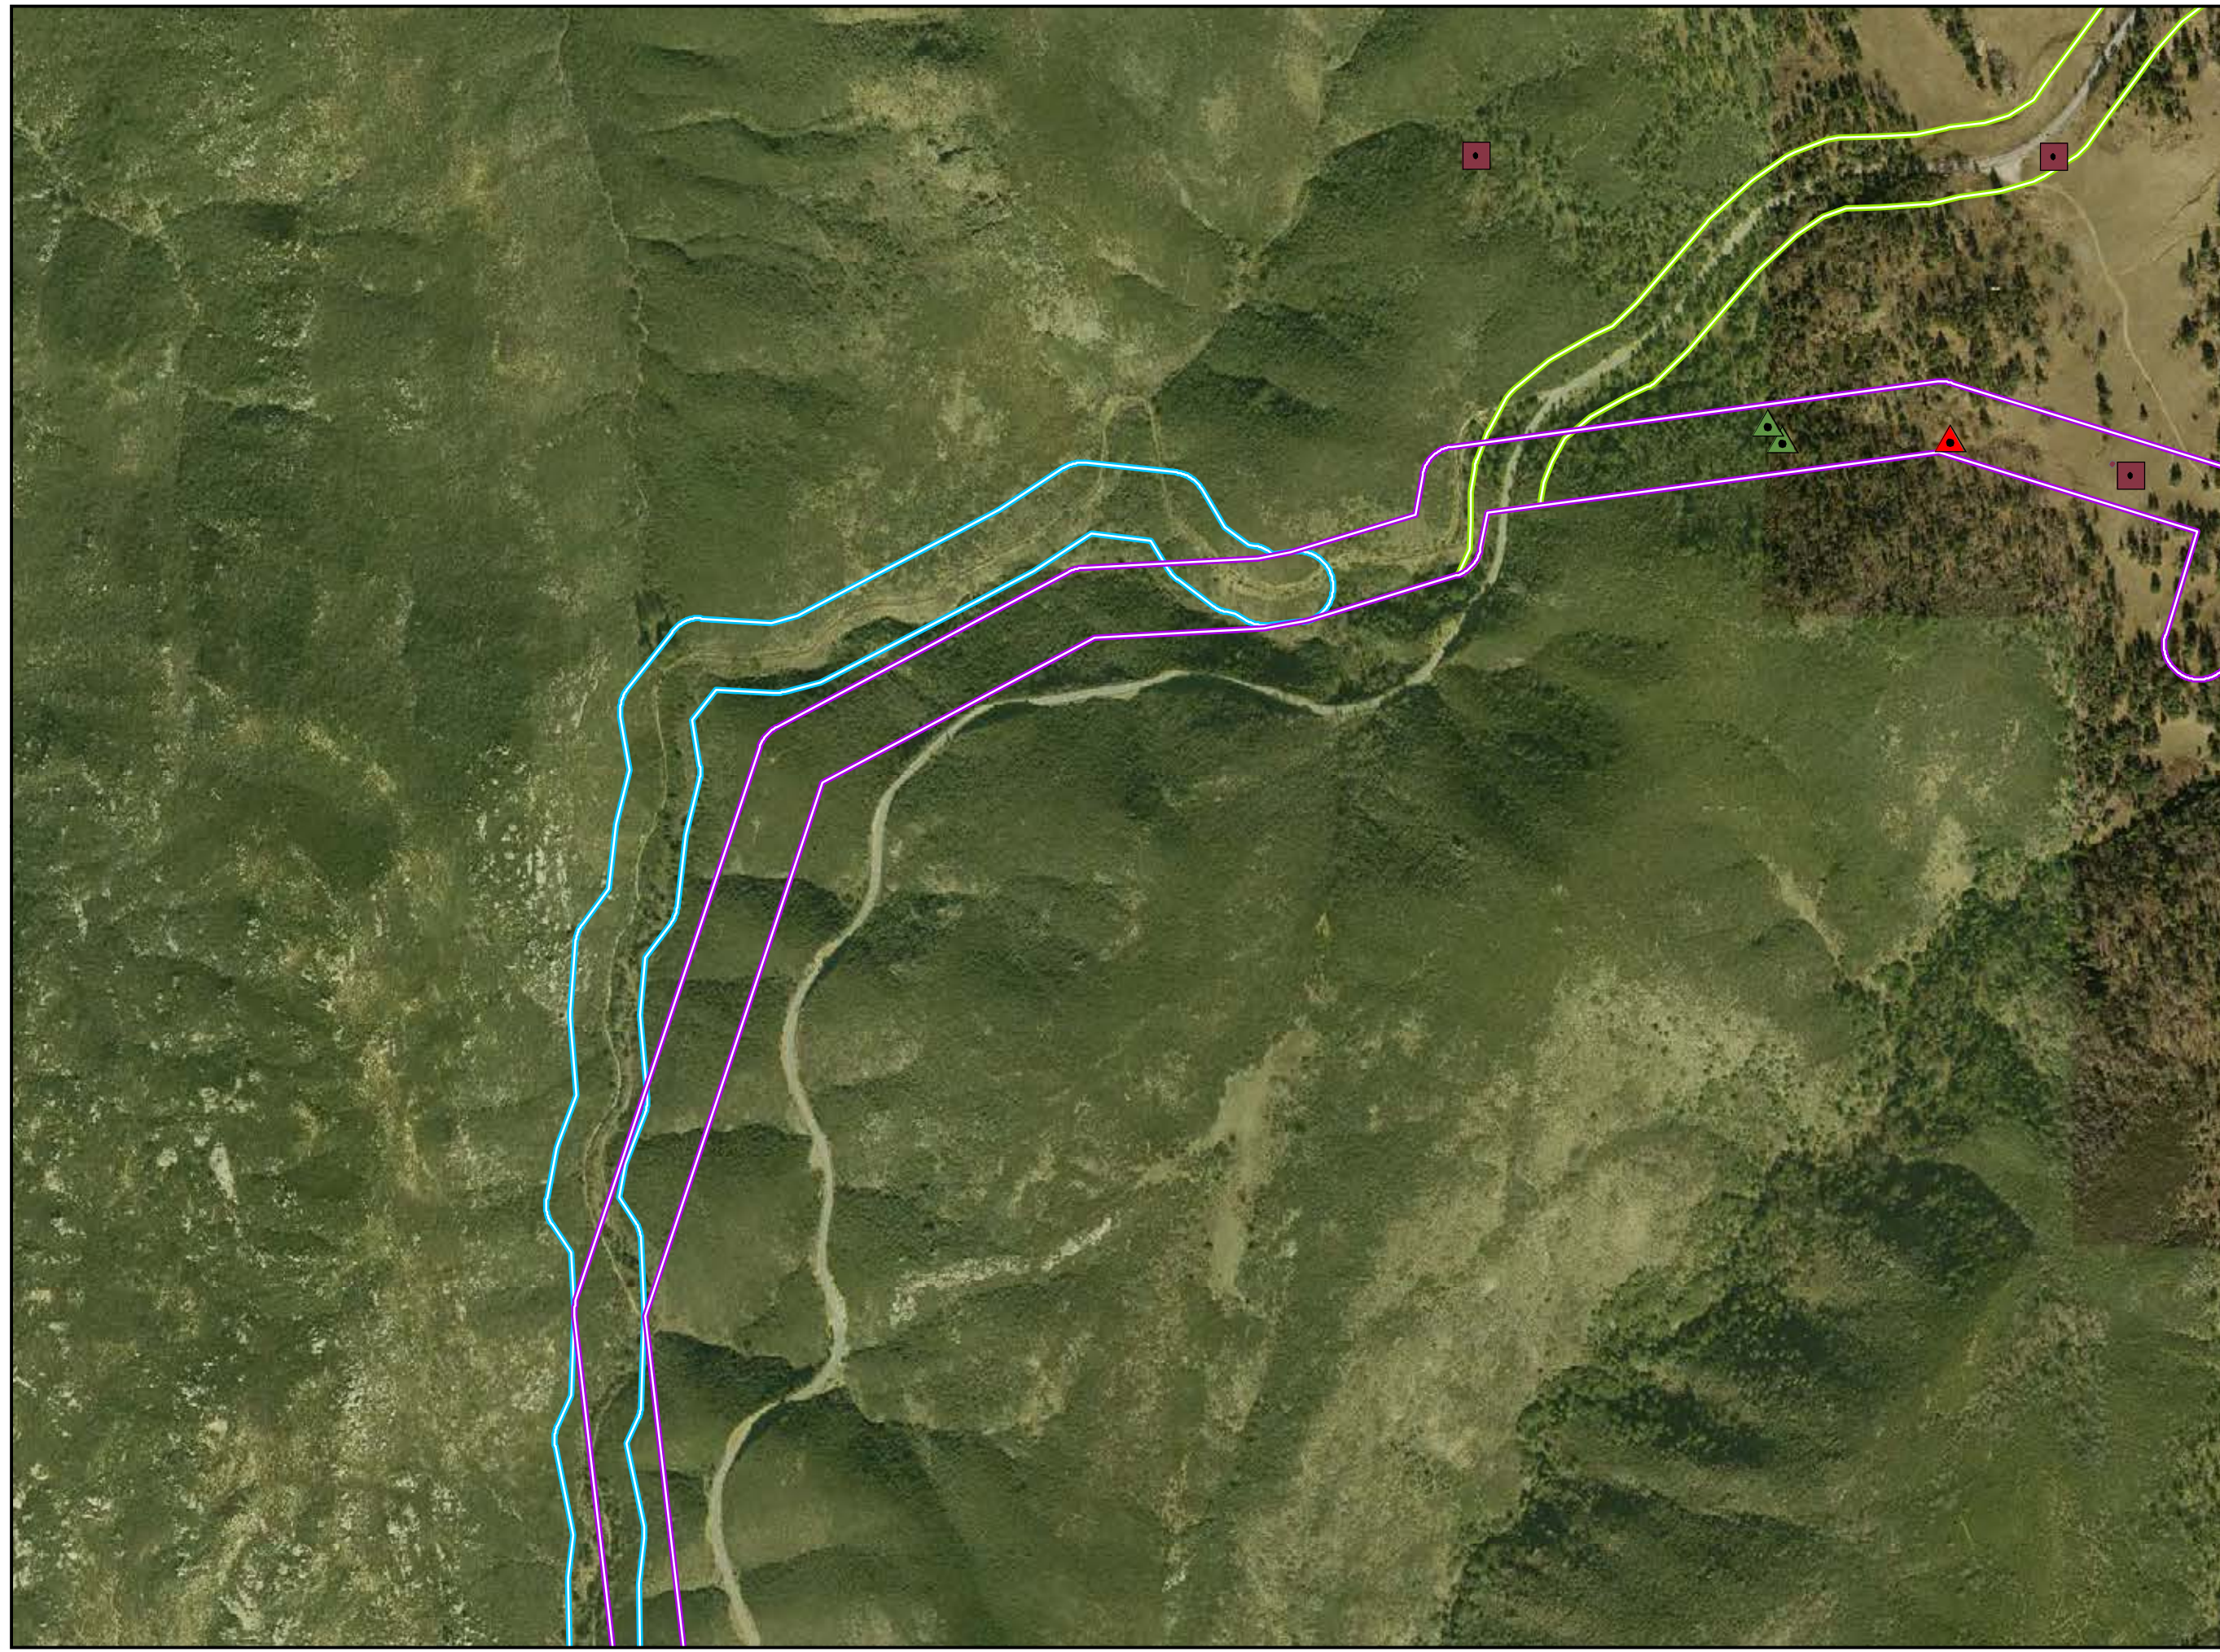

CNF Rare Plant Survey – 2010

PAGE: MS-082

Updated December 2011

LEGEND

Cleveland National Forest
 Congressional District Boundary

Survey Buffers

Distribution ROW
 Distribution Underground ROW
 Distribution Alternative ROW
 Transmission ROW