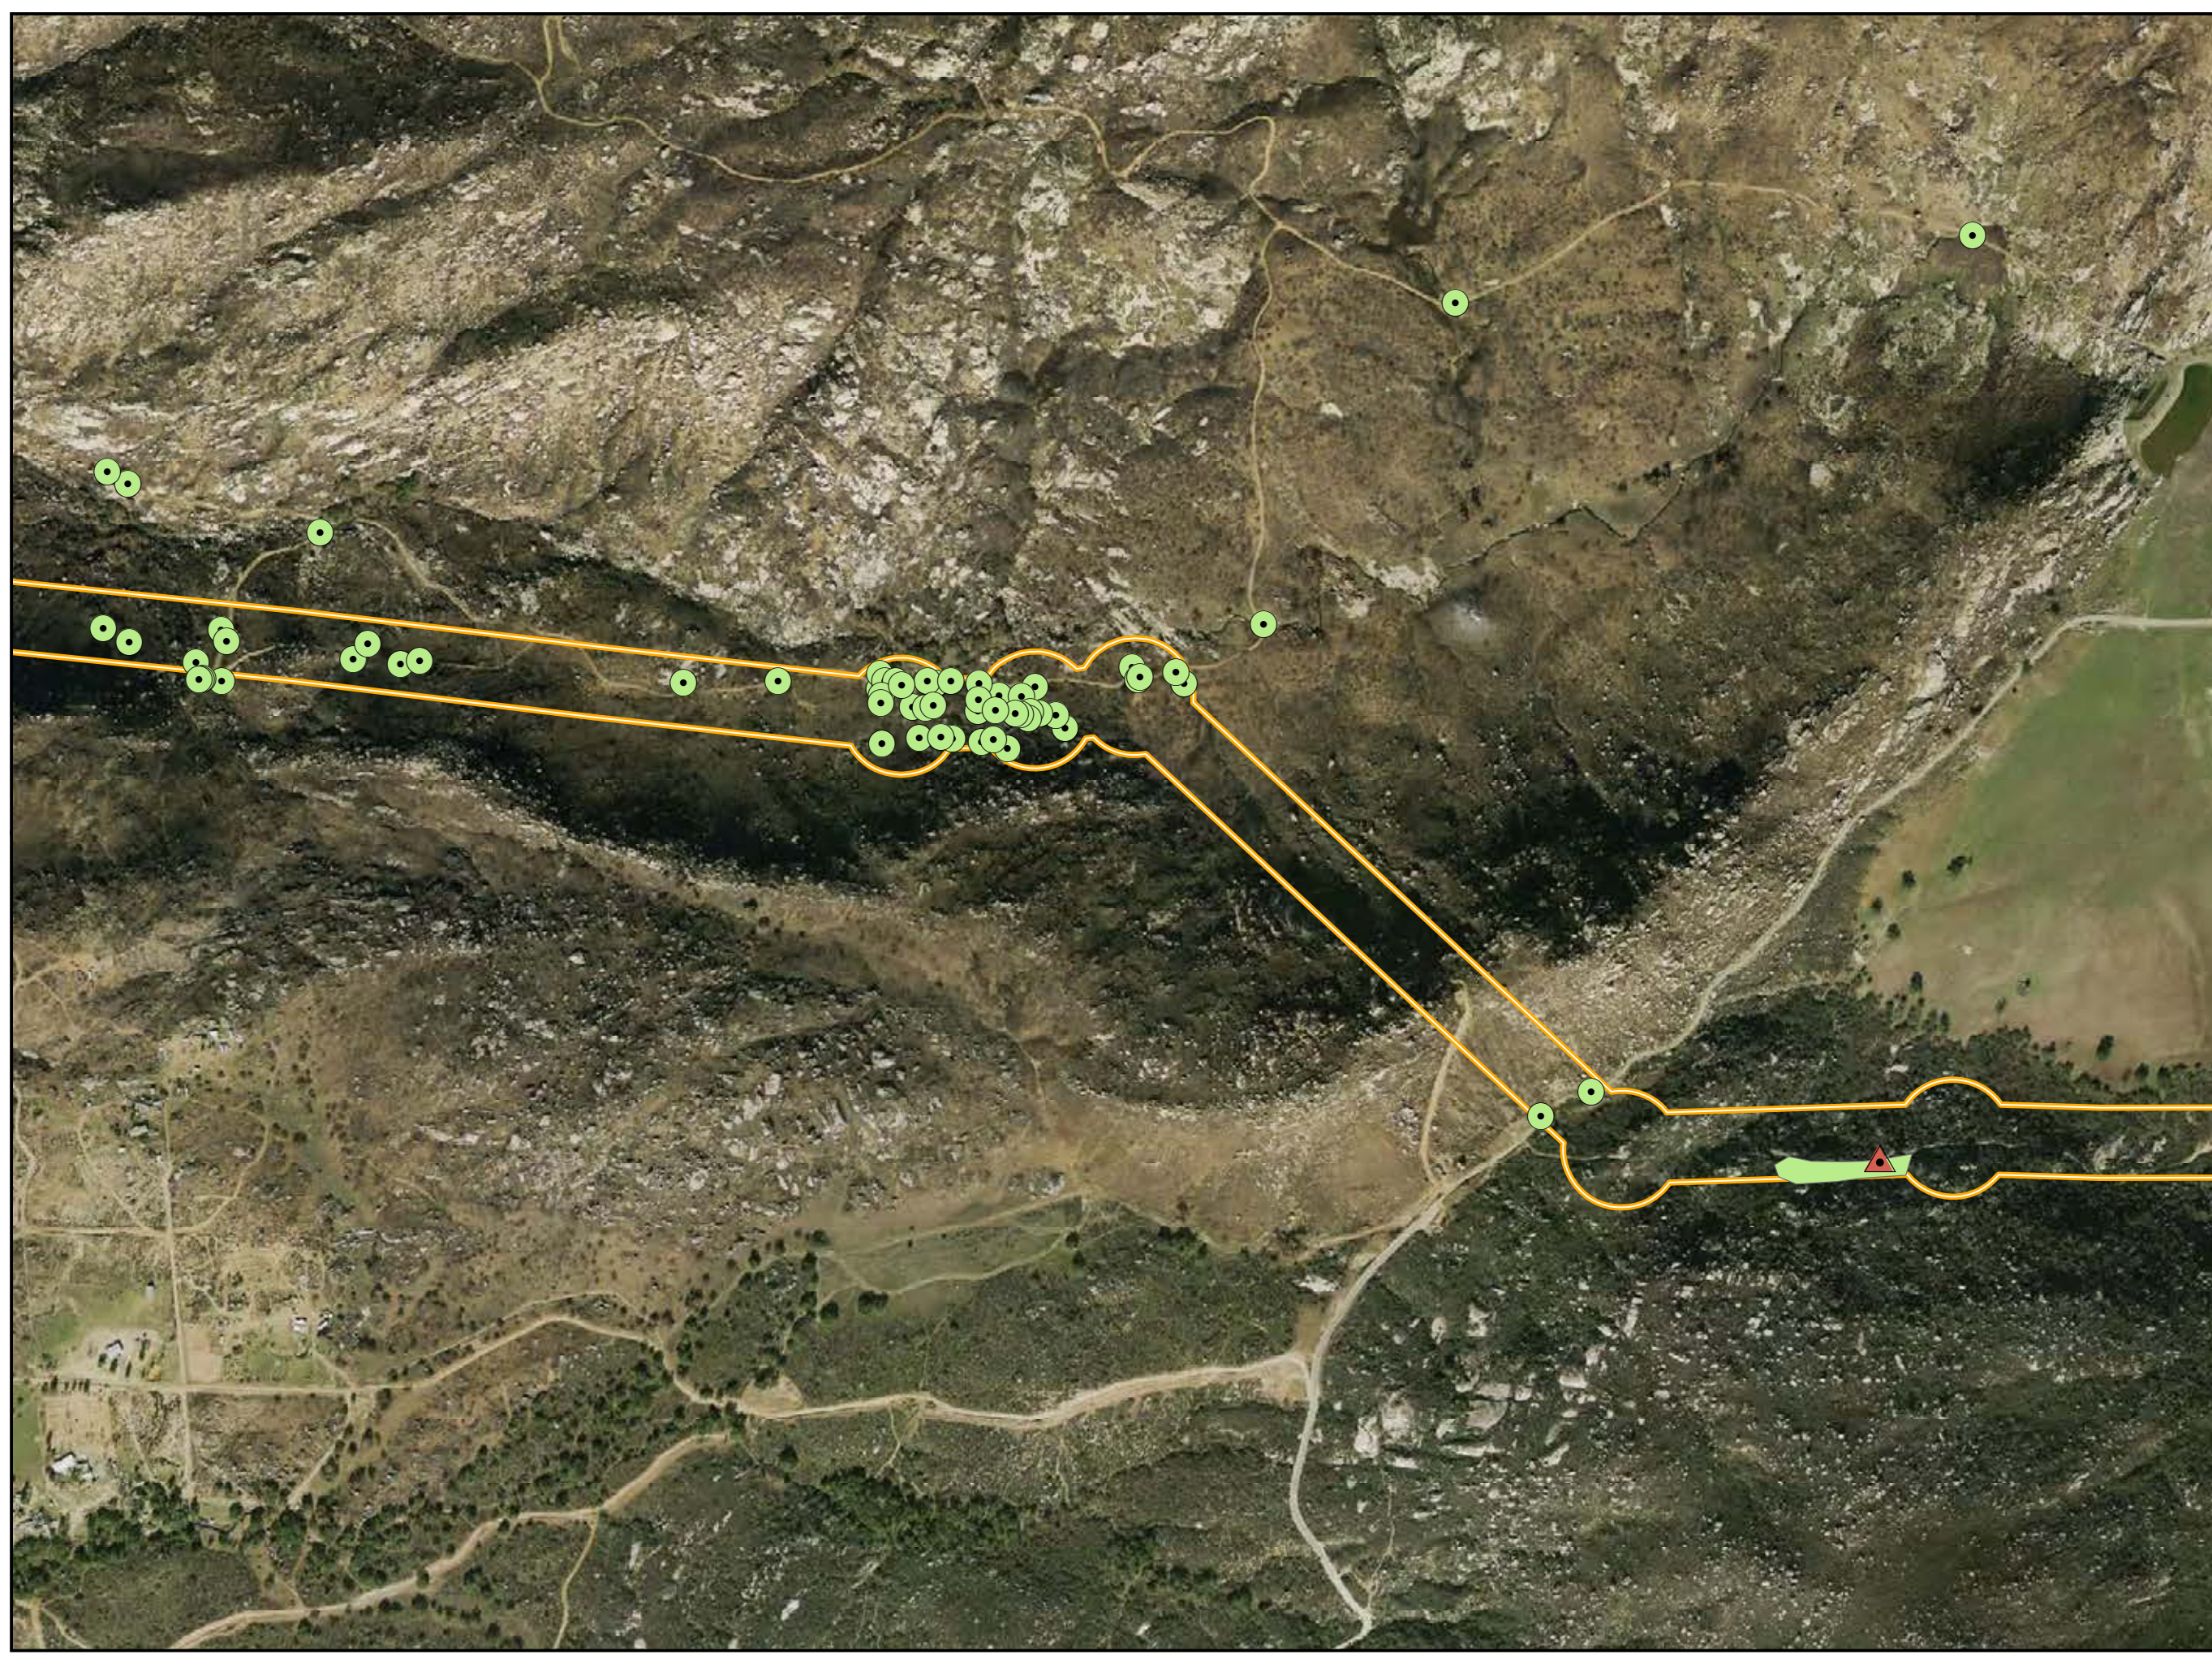

CNF Rare Plant Survey 2010

PAGE: MS-058

Updated December 2011

LEGEND

-  Cleveland National Forest
-  Congressional District Boundary

Survey Buffers

-  Distribution ROW
-  Distribution Underground ROW
-  Distribution Alternative ROW
-  Transmission ROW