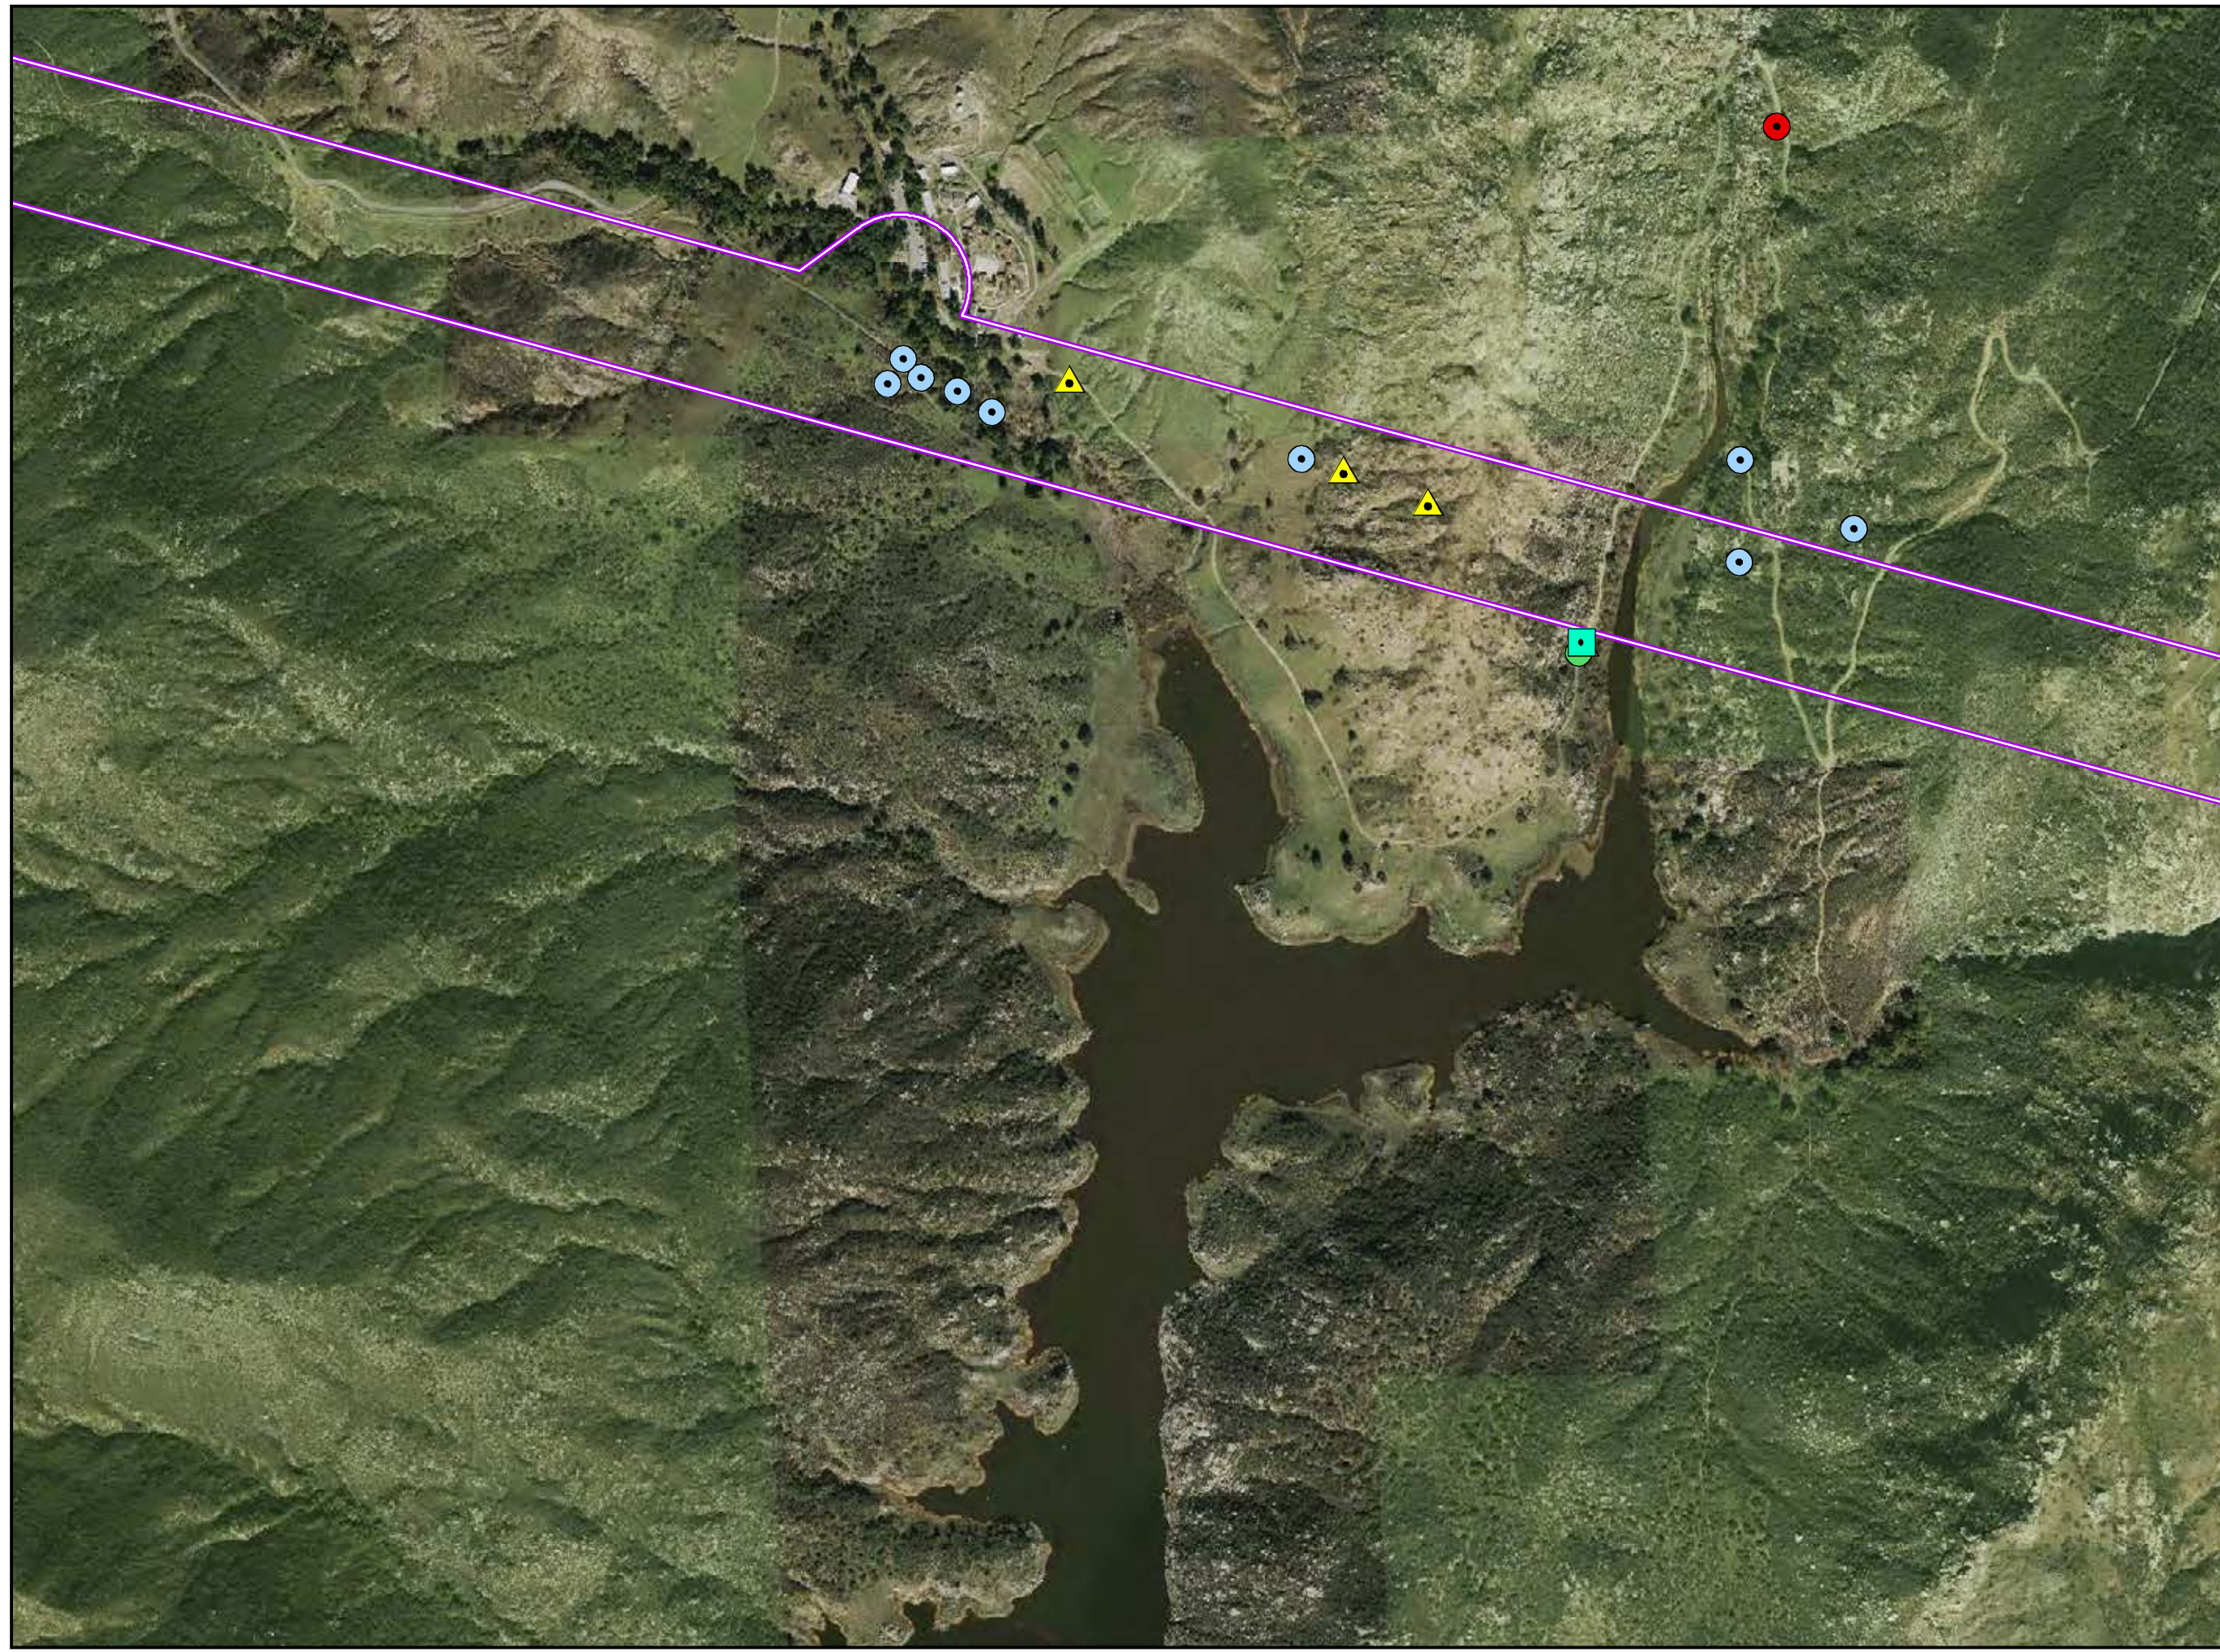

CNF Rare Plant Survey – 2010

PAGE: MS-052

Updated December 2011

LEGEND

- Cleveland National Forest
- Congressional District Boundary

Survey Buffers

- Distribution ROW
- Distribution Underground ROW
- Distribution Alternative ROW
- Transmission ROW