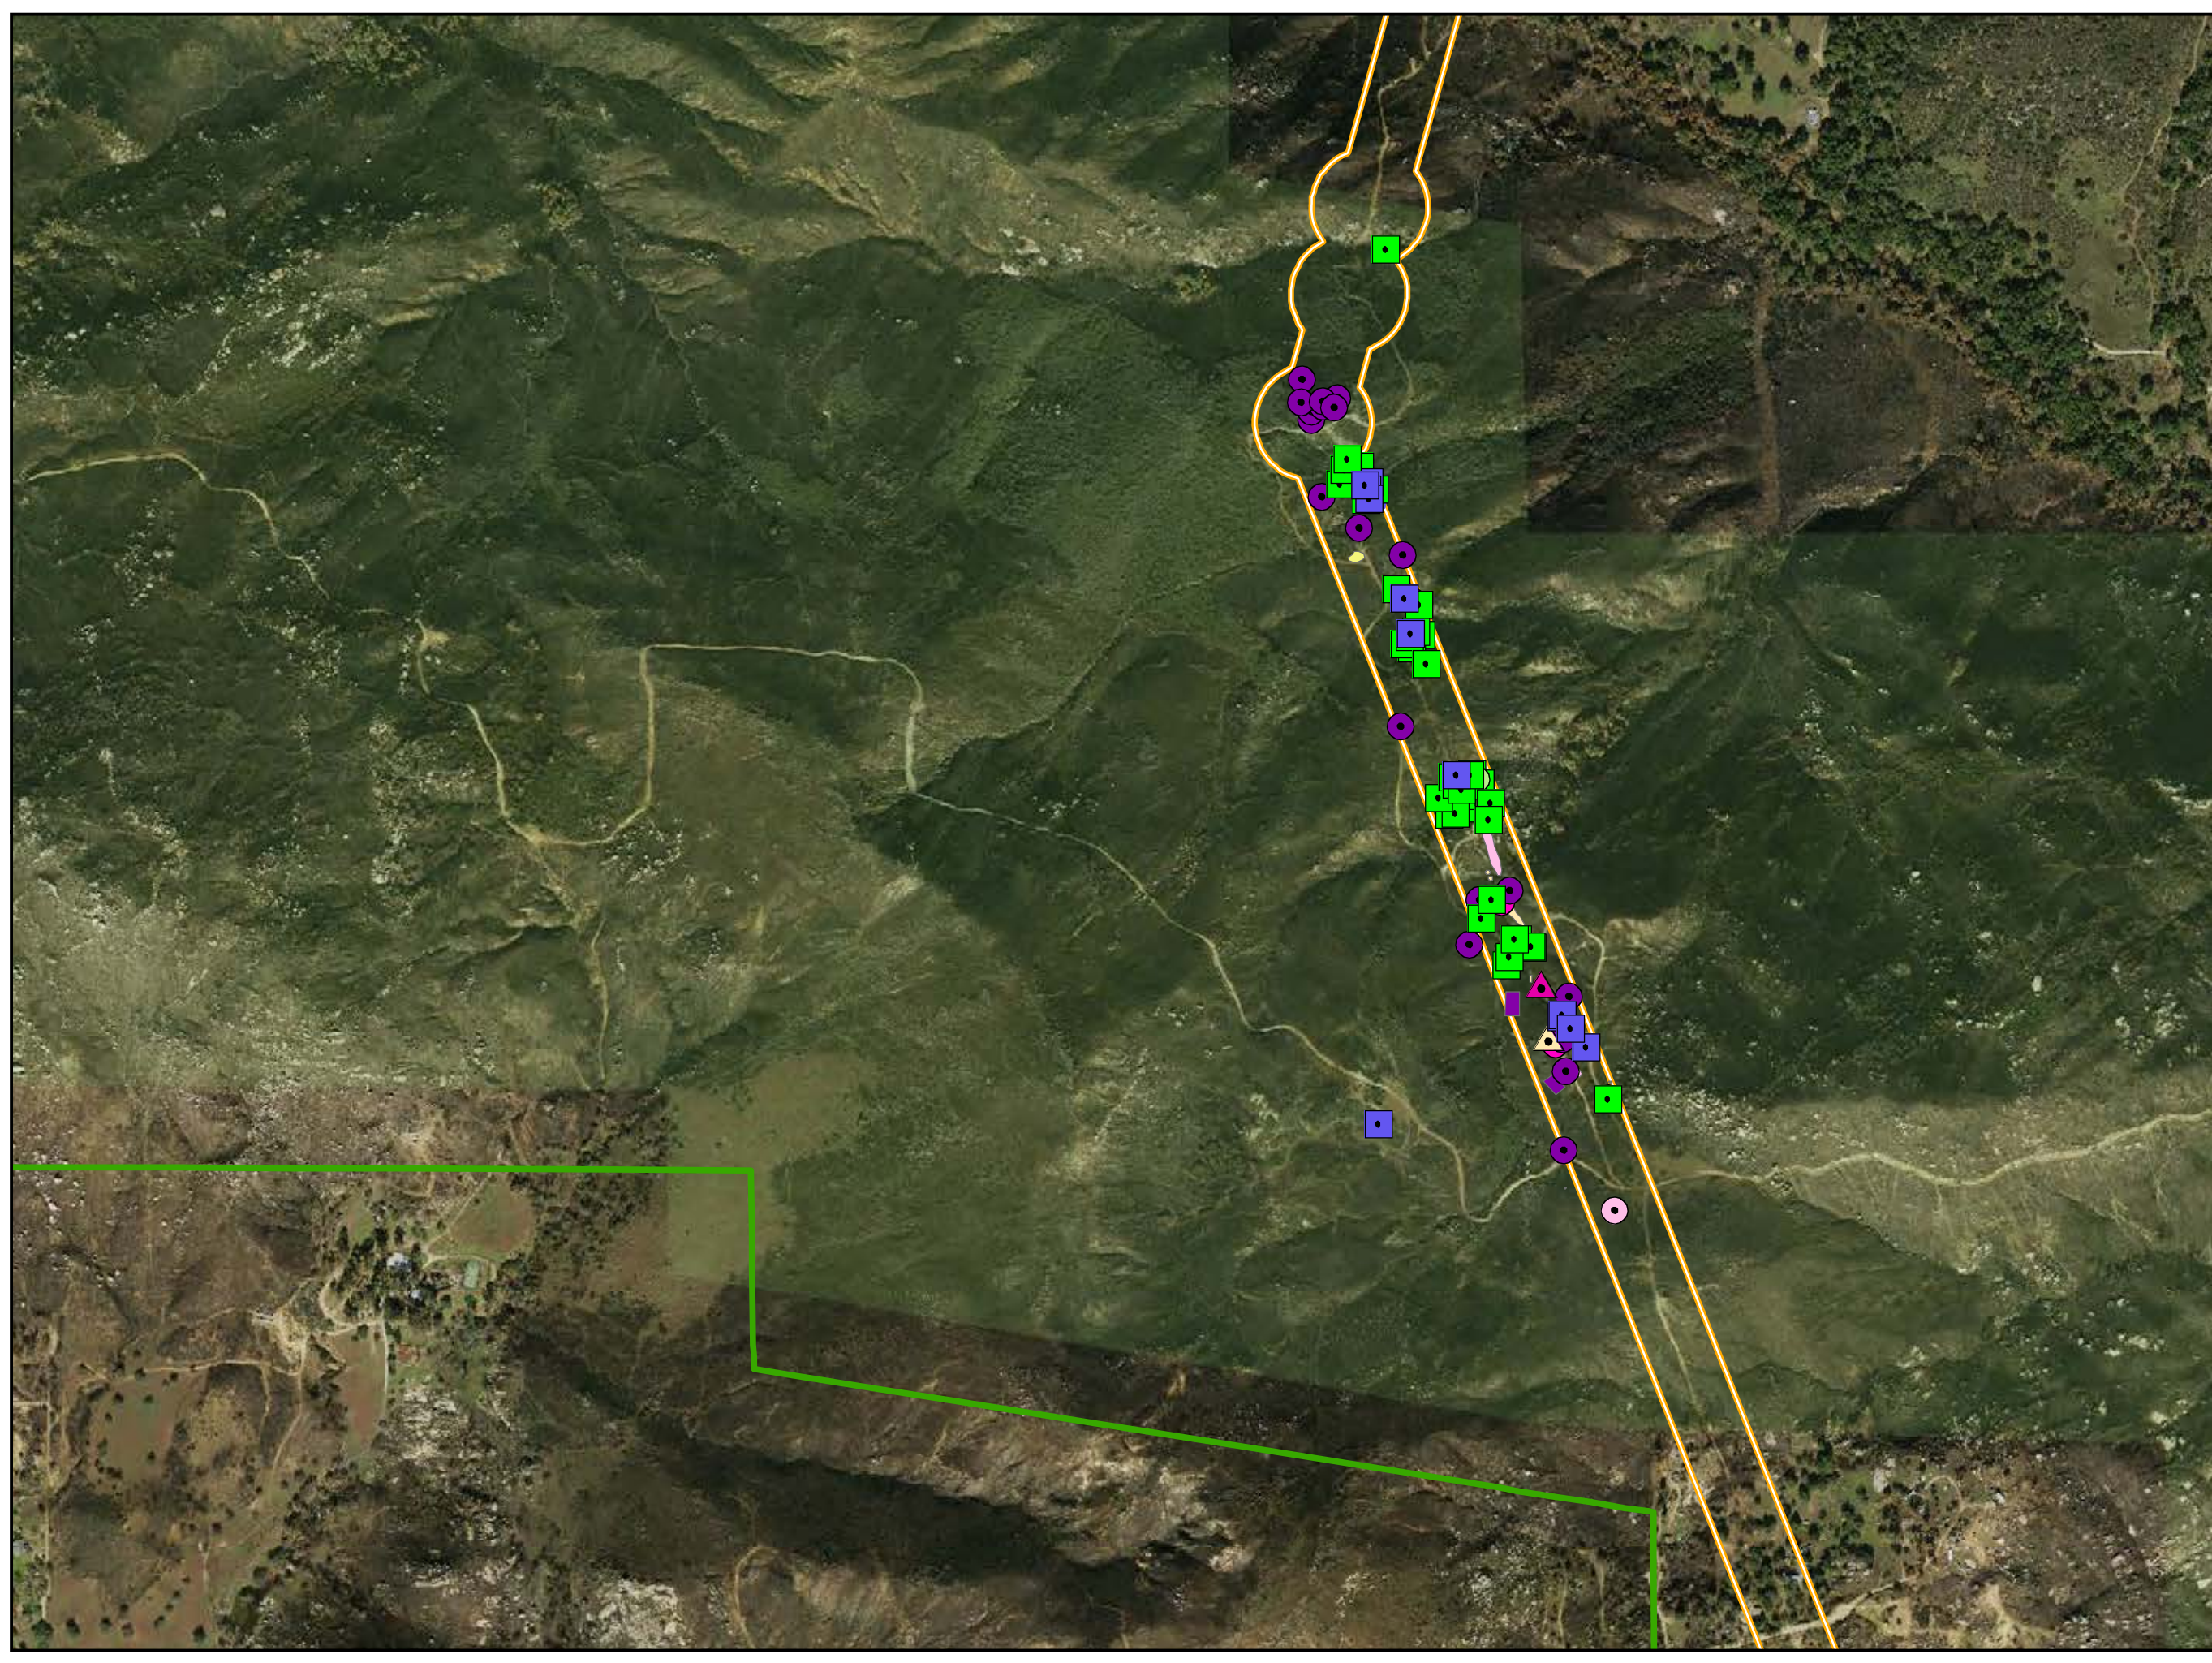

CNF Rare Plant Survey – 2010

PAGE: MS-054

Updated December 2011

LEGEND

 Cleveland National Forest
 Congressional District Boundary

Survey Buffers

 Distribution ROW
 Distribution Underground ROW
 Distribution Alternative ROW
 Transmission ROW