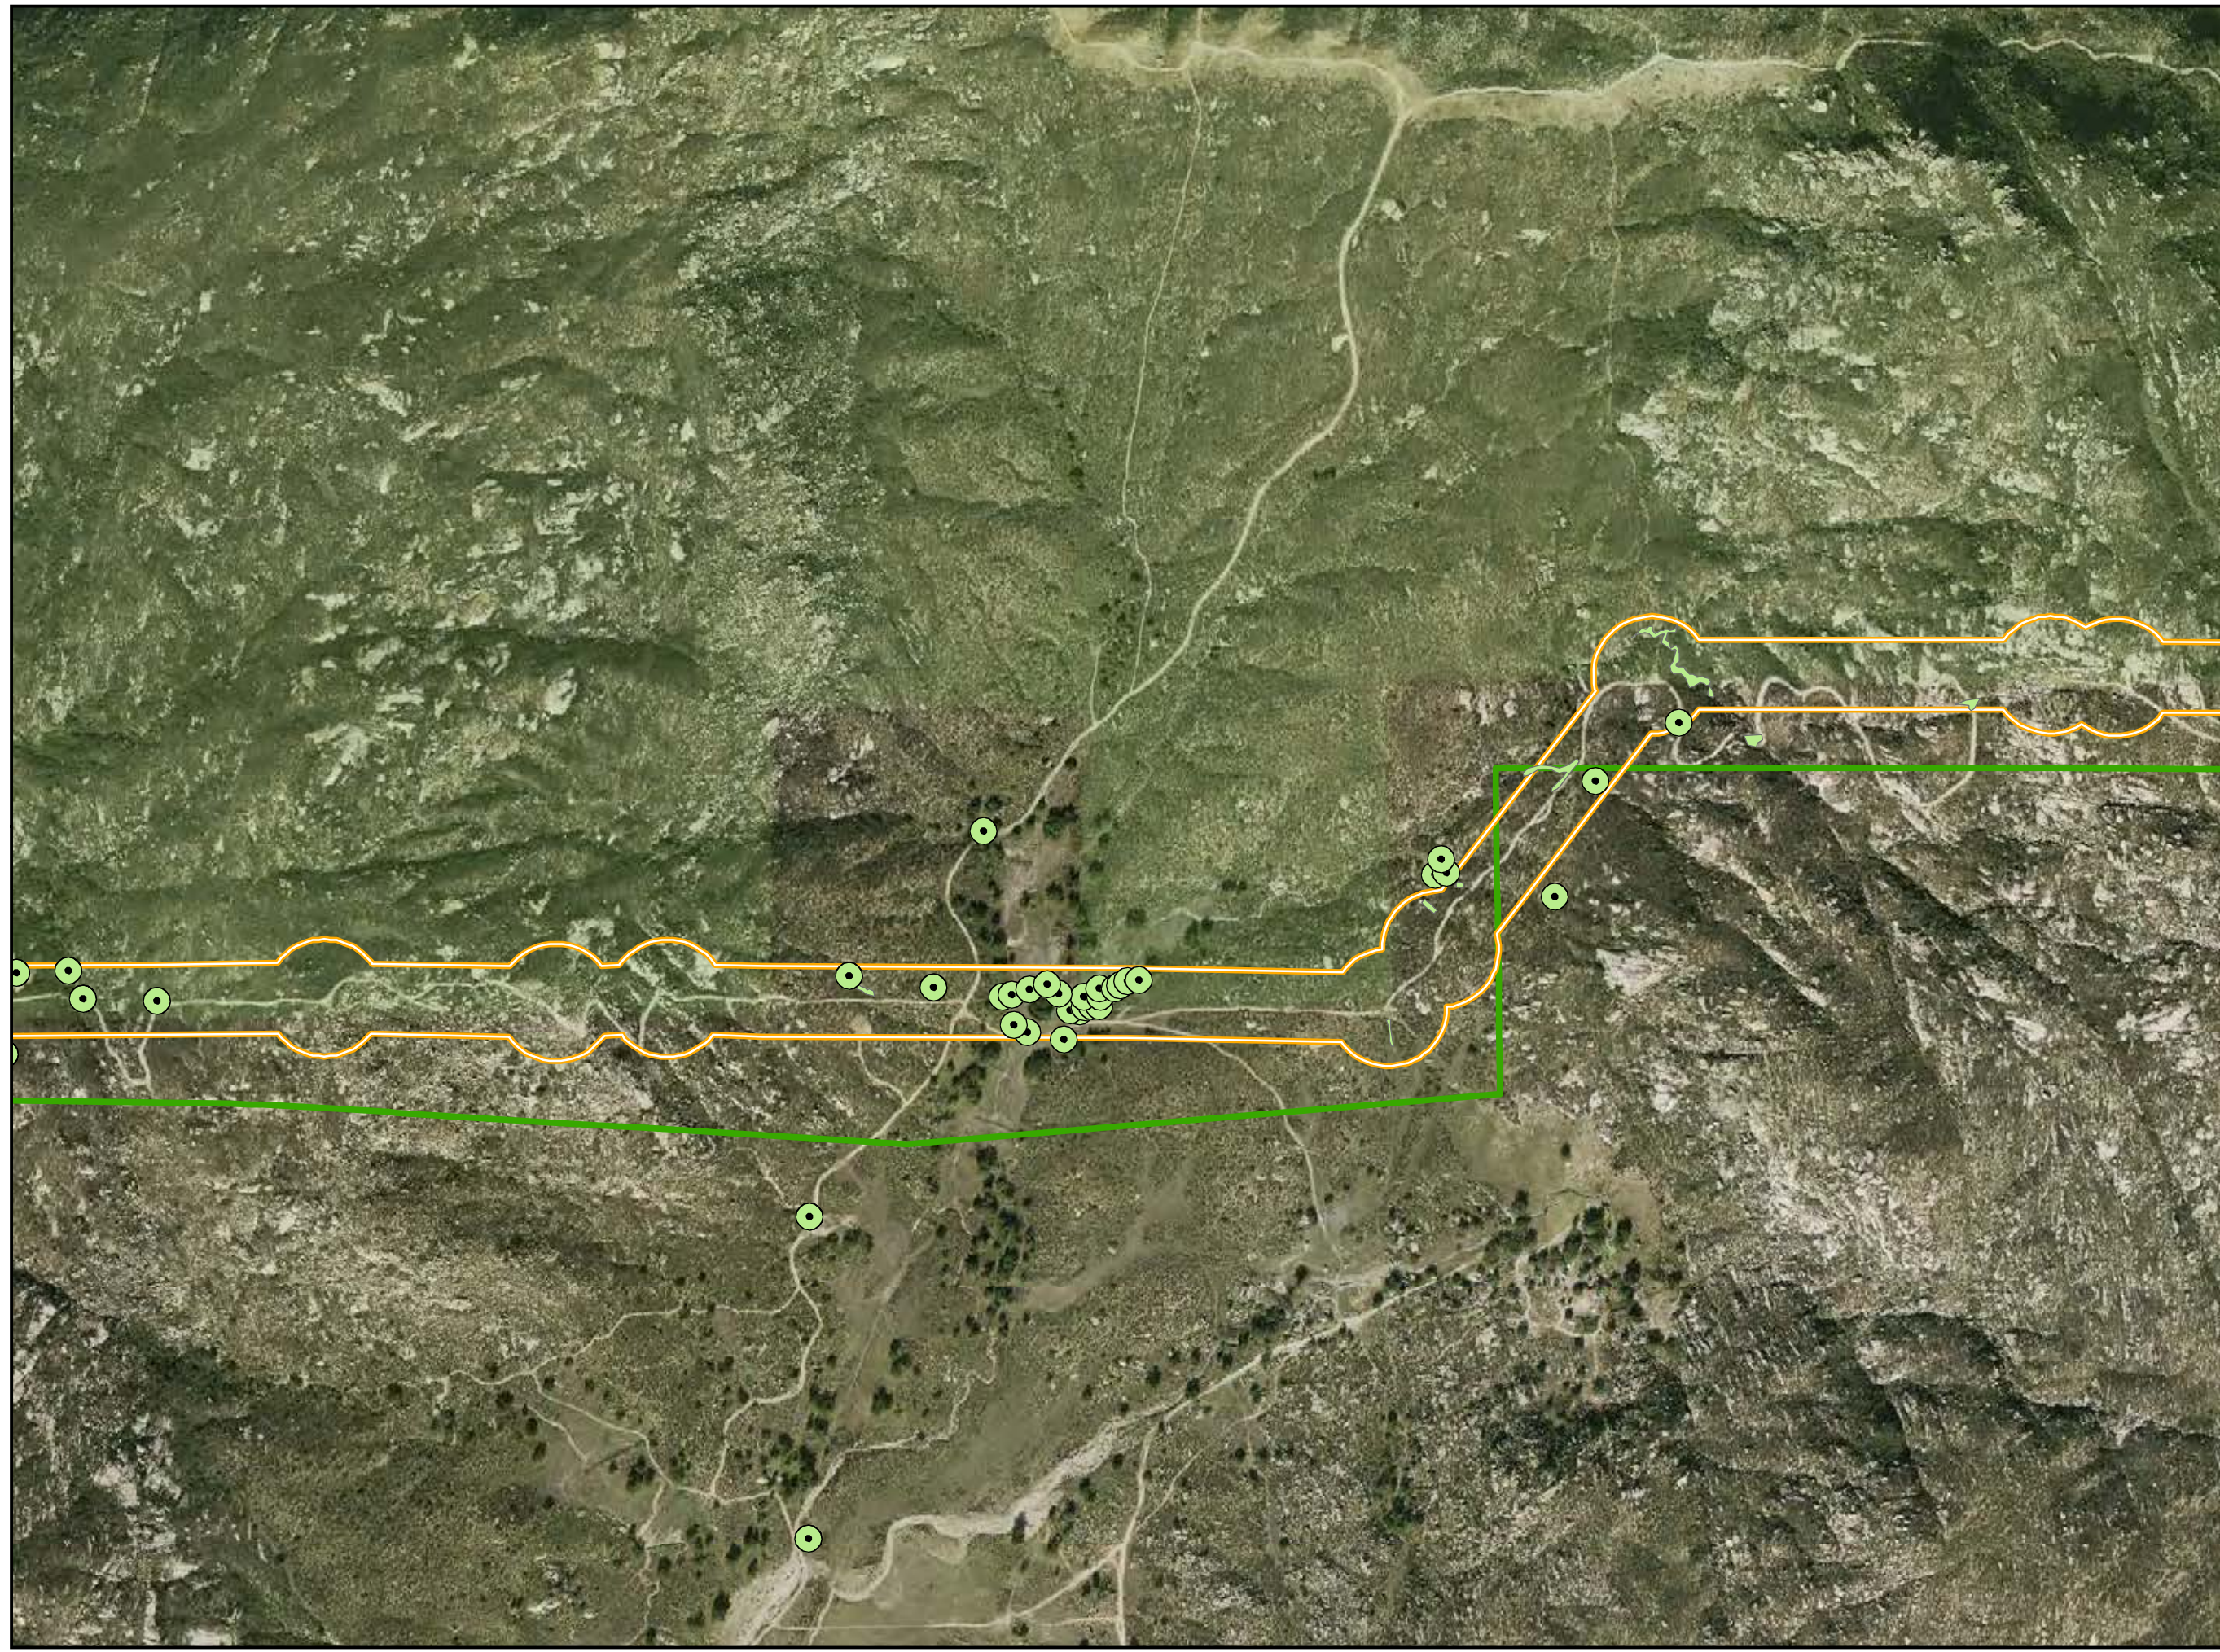

CNF Rare Plant Survey – 2010

PAGE: MS-060

Updated December 2011

LEGEND

 Cleveland National Forest
 Congressional District Boundary

Survey Buffers

 Distribution ROW
 Distribution Underground ROW
 Distribution Alternative ROW
 Transmission ROW