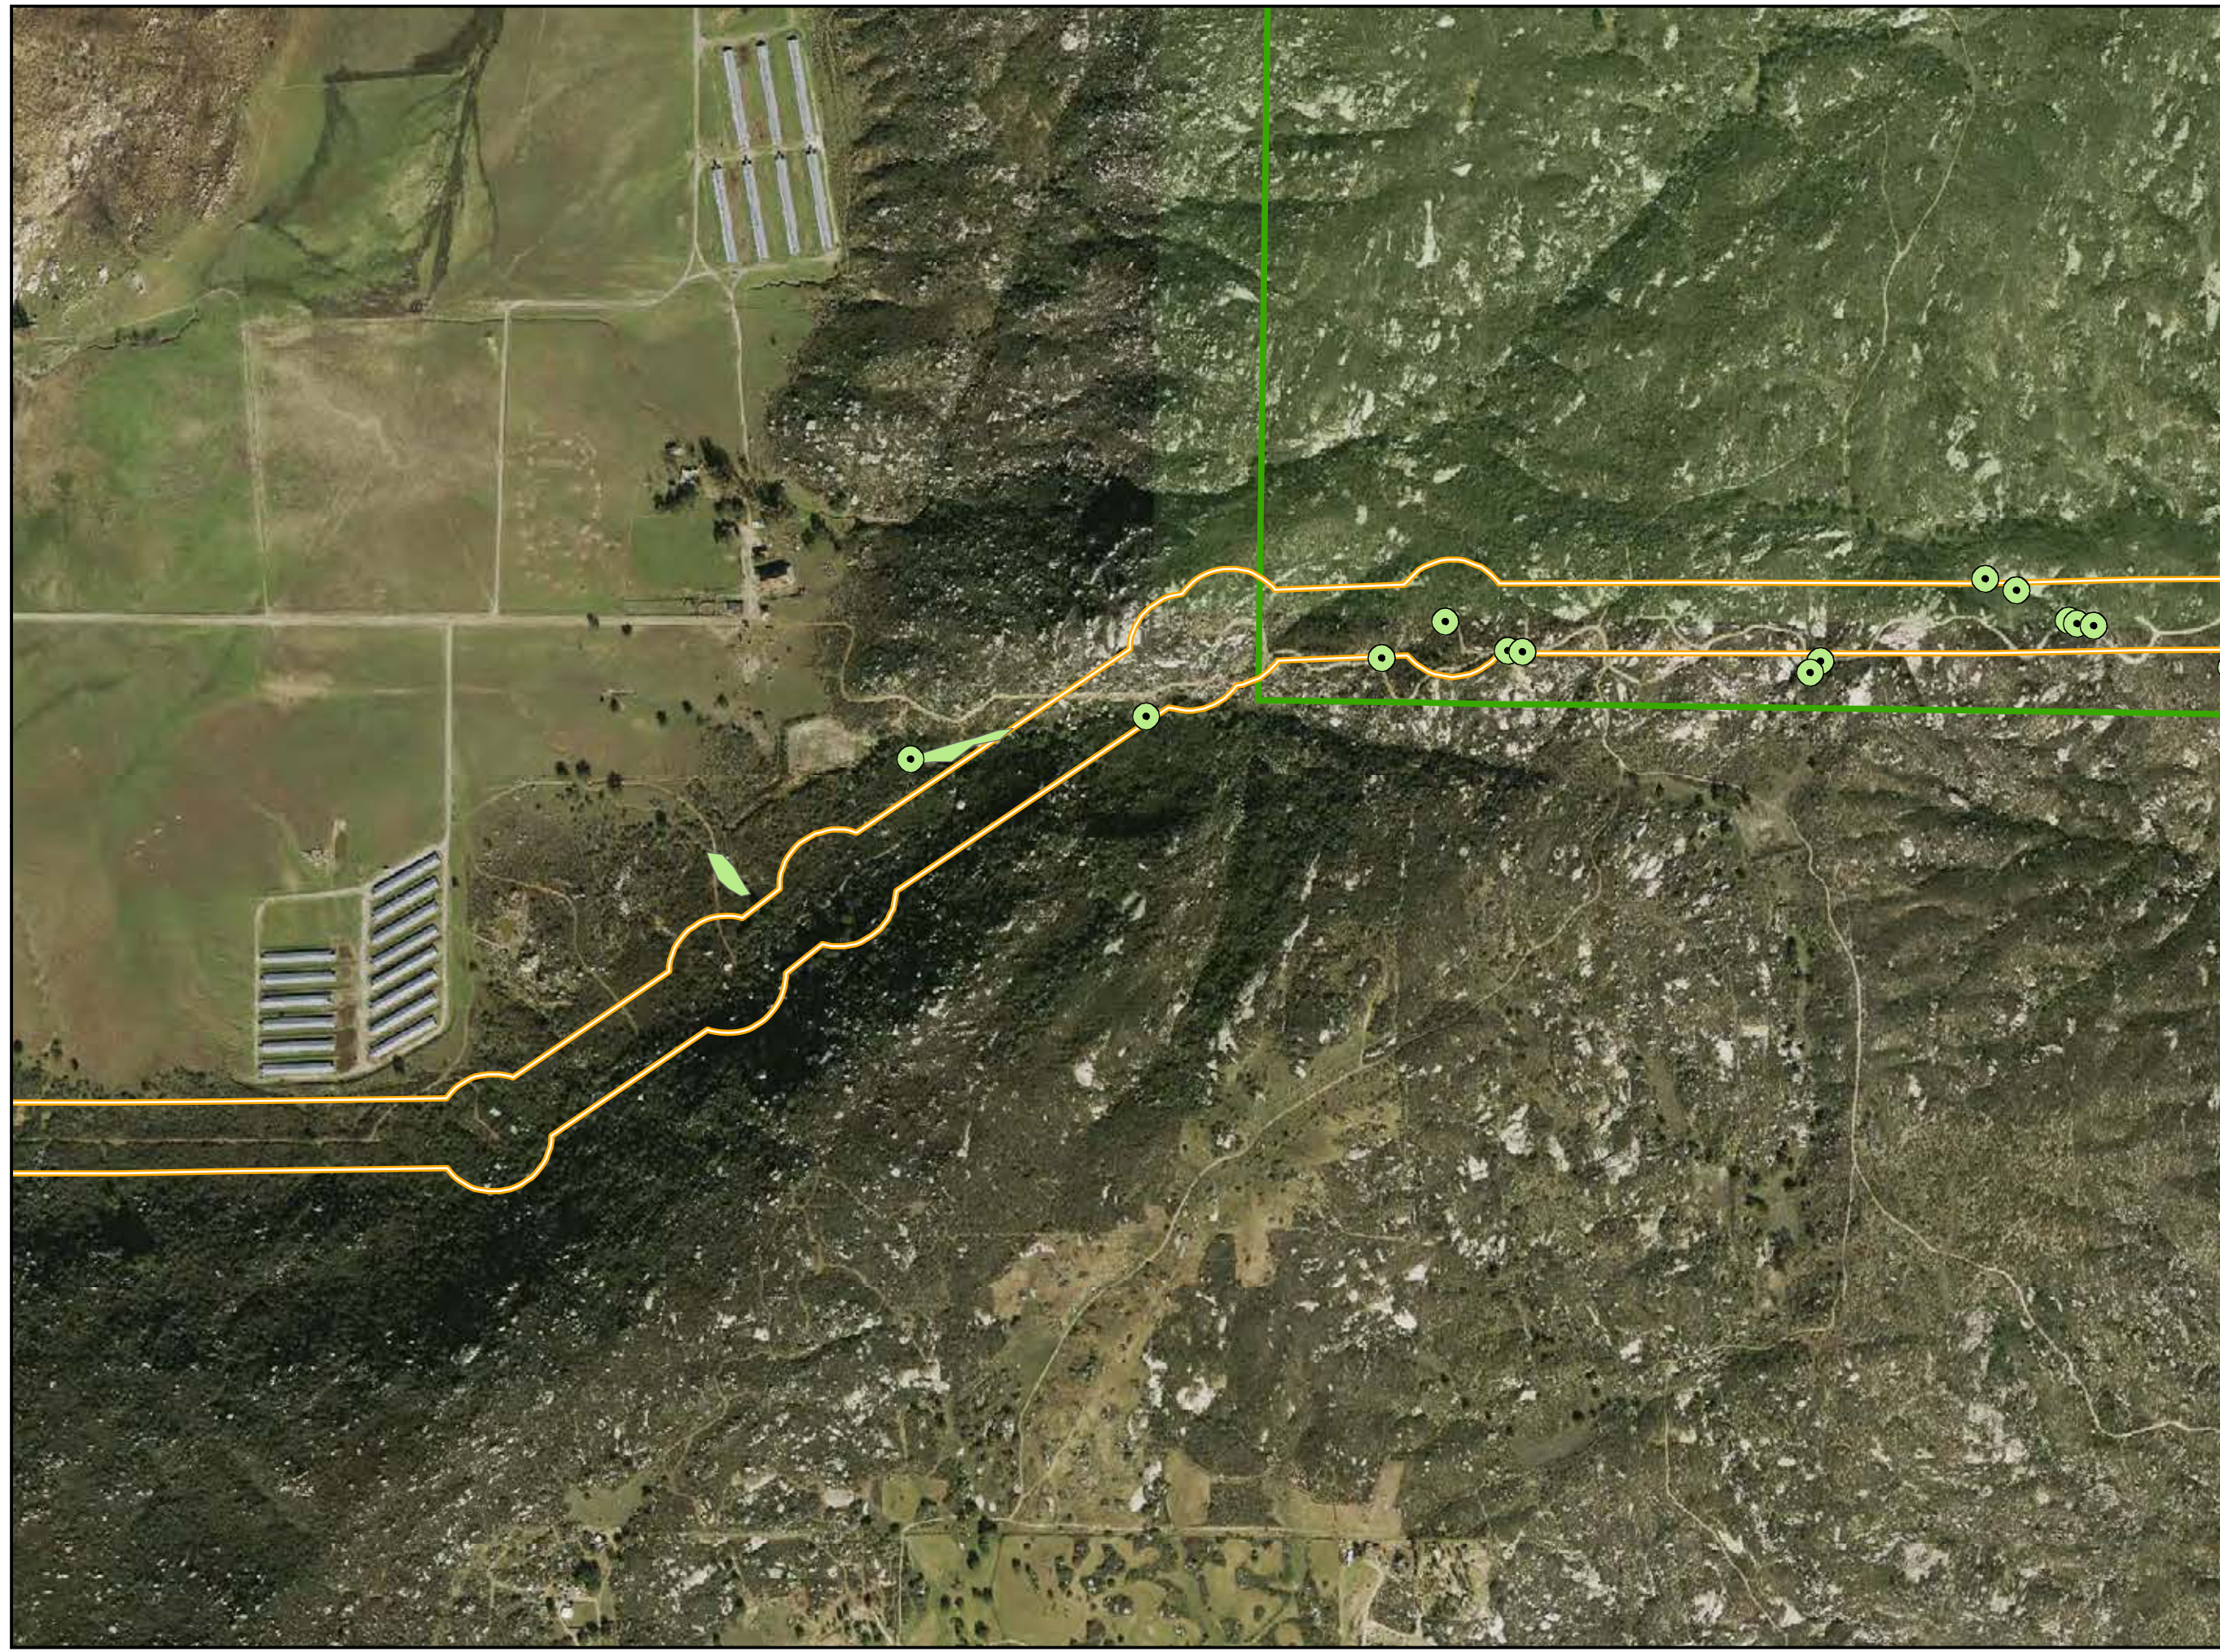

CNF Rare Plant Survey – 2010

PAGE: MS-059

Updated December 2011

LEGEND

- Cleveland National Forest
- Congressional District Boundary
- **Survey Buffers**
  - Distribution ROW
  - Distribution Underground ROW
  - Distribution Alternative ROW
  - Transmission ROW