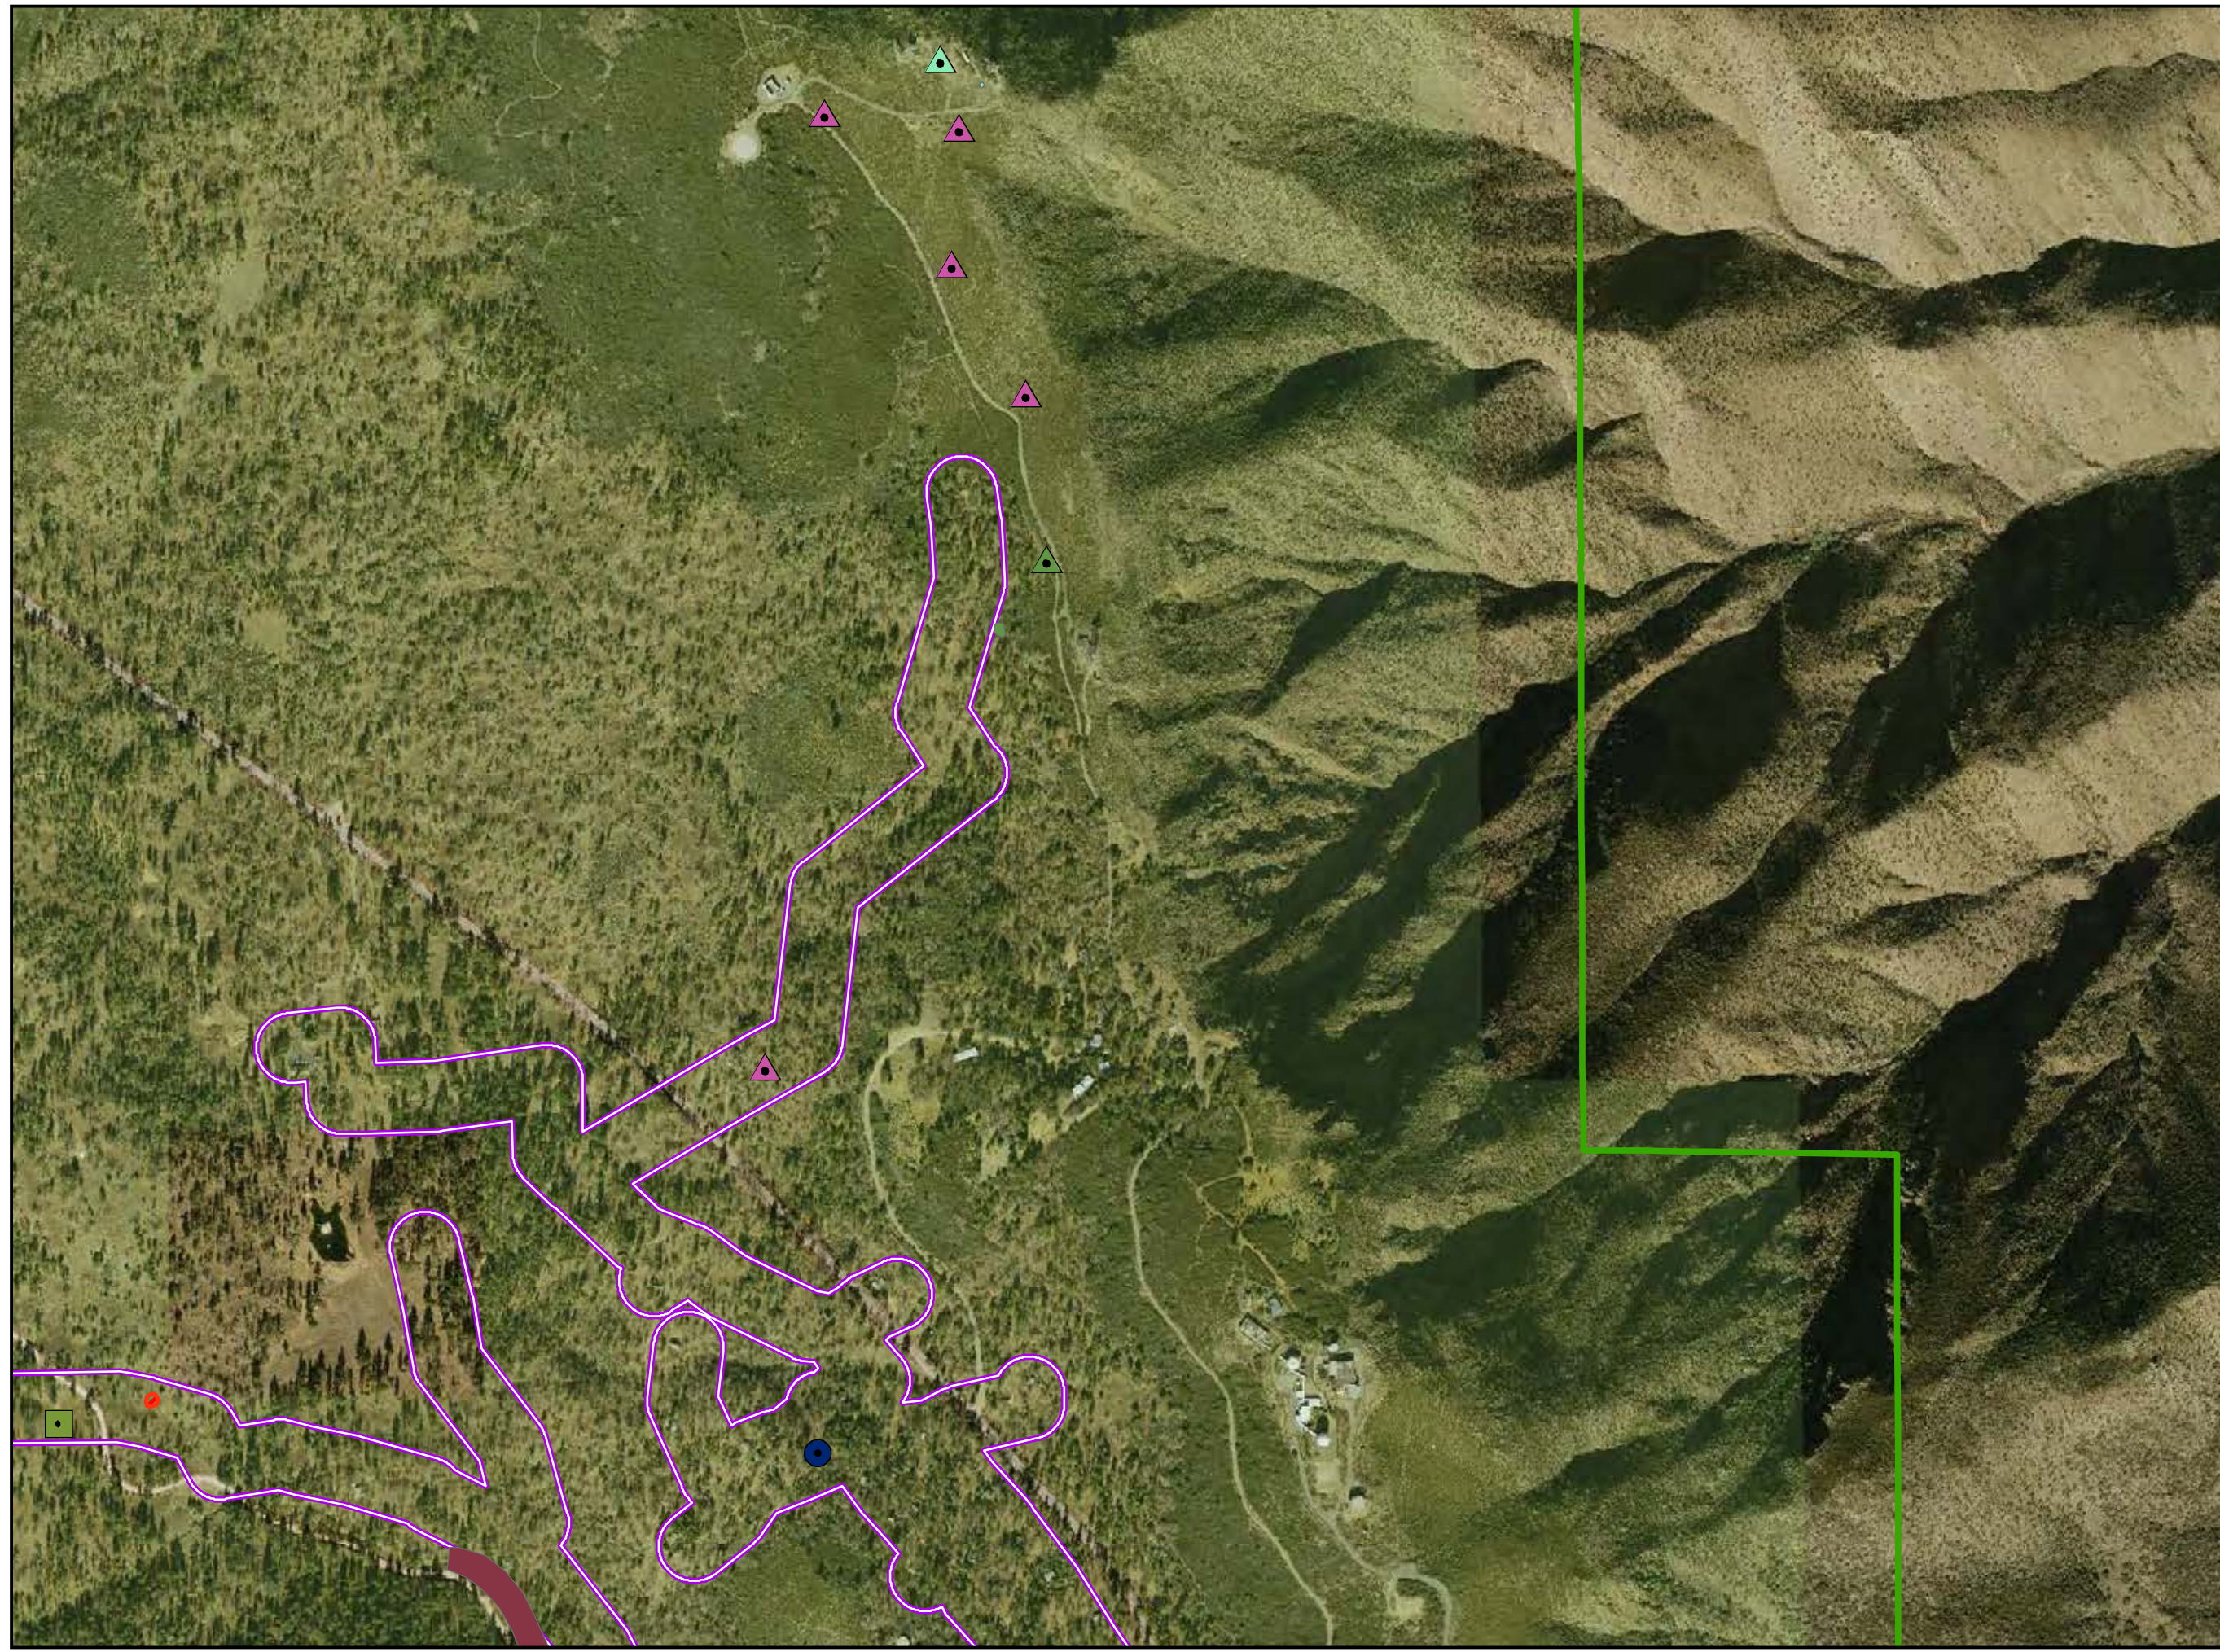

CNF Rare Plant Survey – 2010

PAGE: MS-089

Updated December 2011

LEGEND

- Cleveland National Forest
- Congressional District Boundary

Survey Buffers

- Distribution ROW
- Distribution Underground ROW
- Distribution Alternative ROW
- Transmission ROW