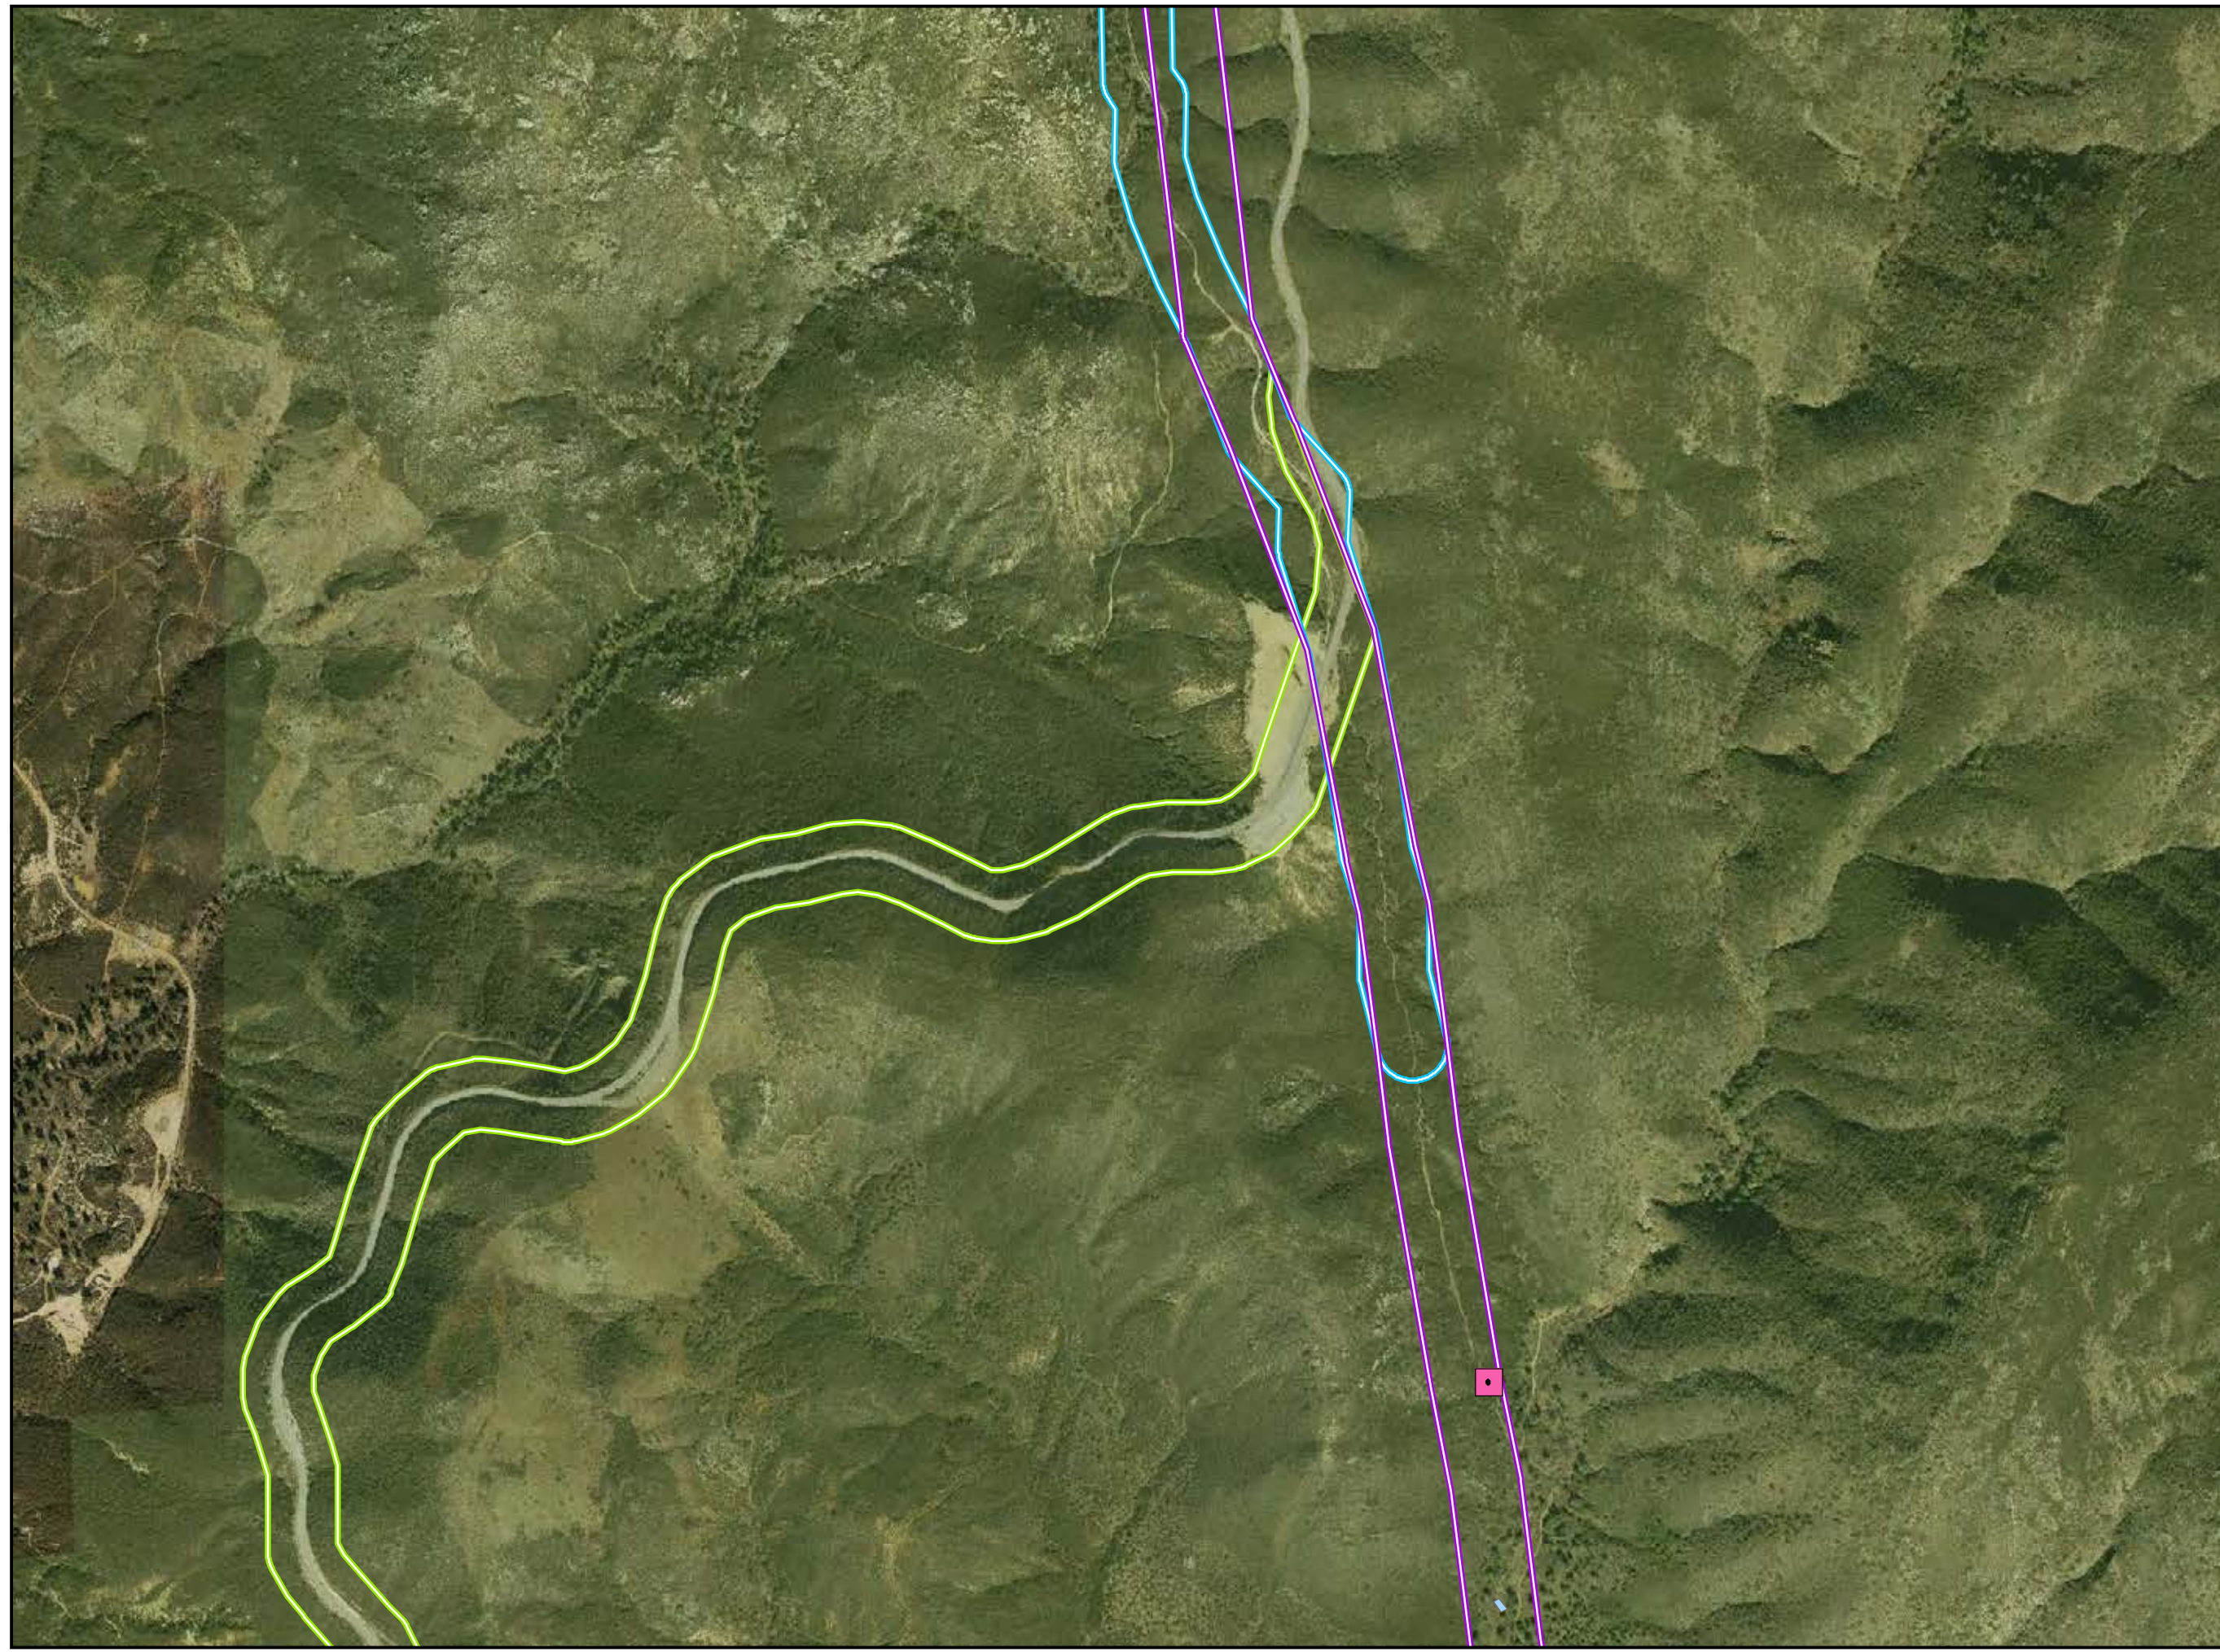

CNF Rare Plant Survey – 2010

PAGE: MS-081

Updated December 2011

LEGEND

Cleveland National Forest
 Congressional District Boundary

Survey Buffers

Distribution ROW
 Distribution Underground ROW
 Distribution Alternative ROW
 Transmission ROW