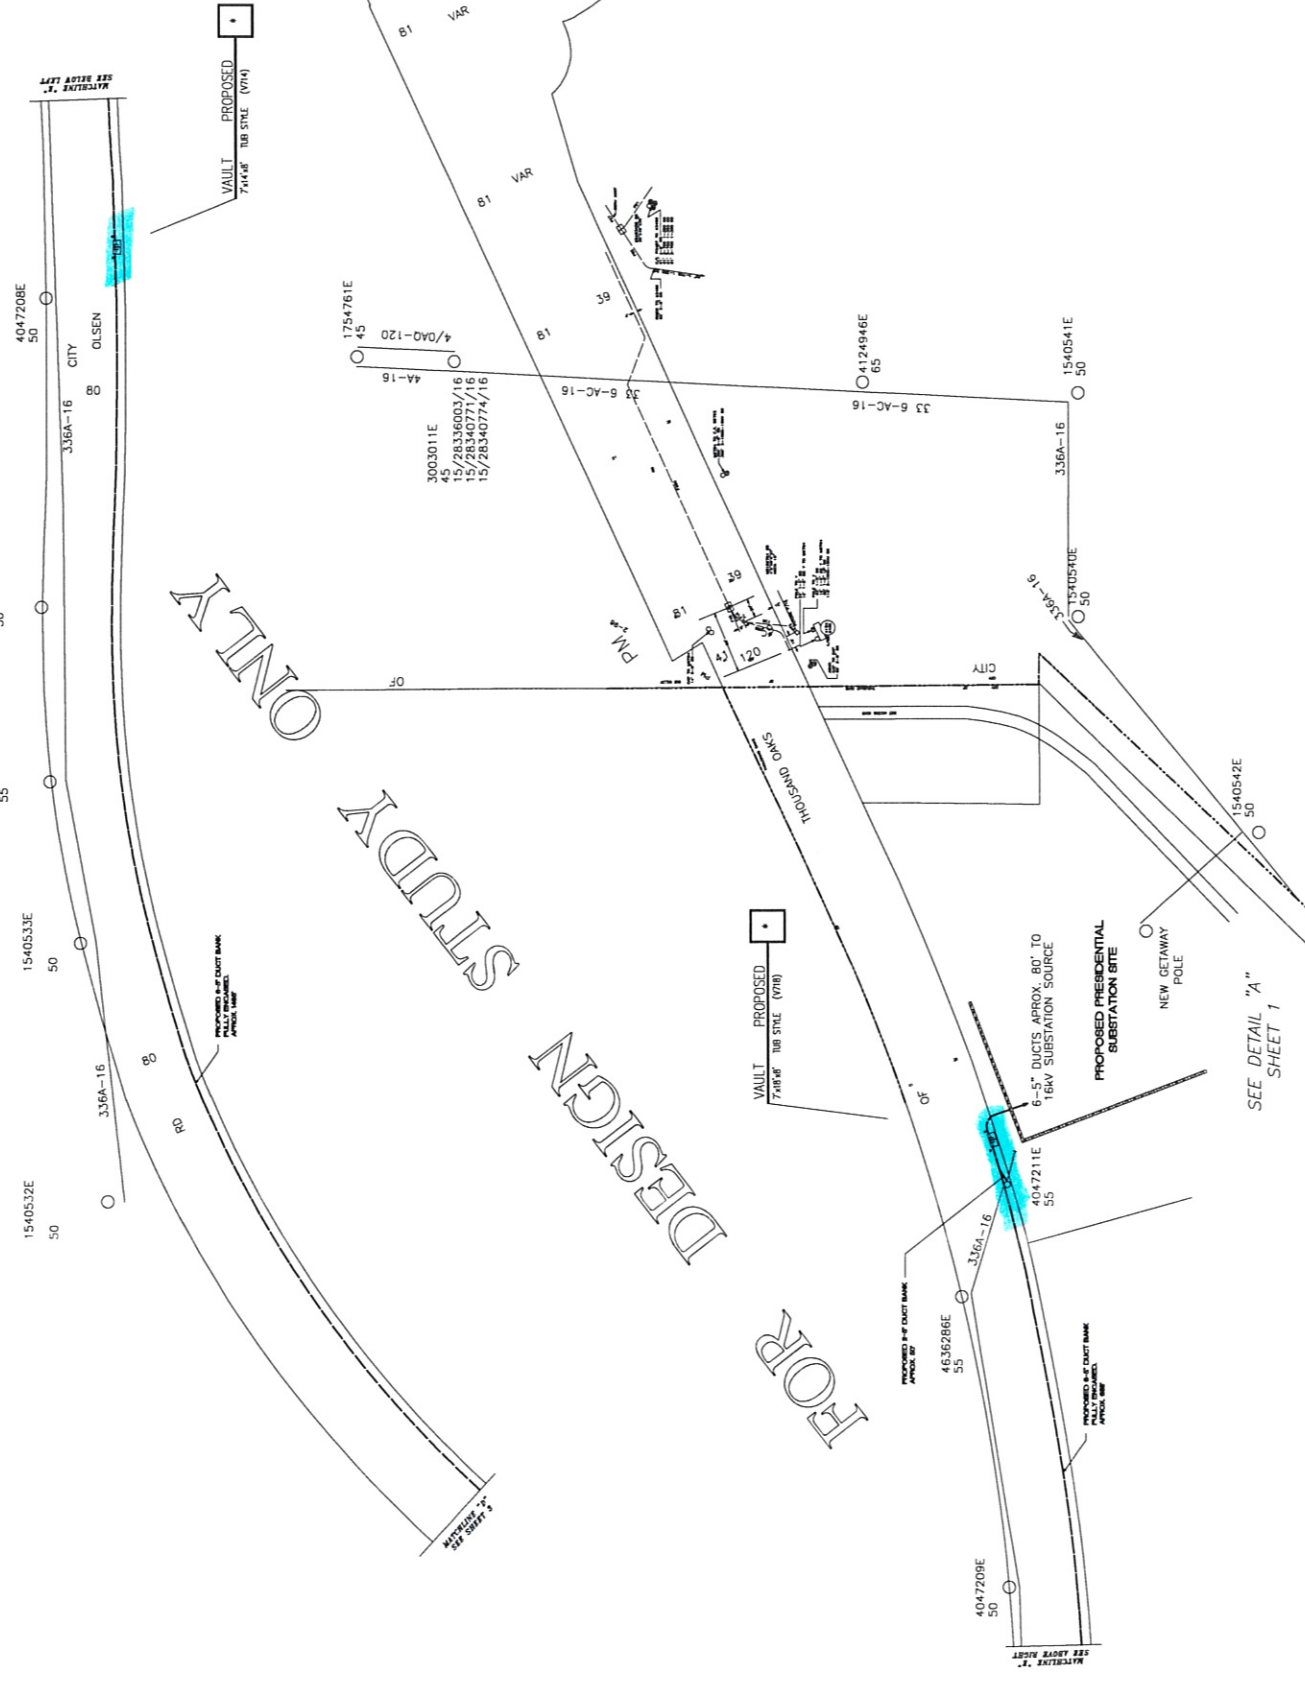

[Light Blue Shaded Area] INDICATES CABLE INSTALLATION WORK AREA.

FOR DESIGN STUDY ONLY

FOR DESIGN STUDY ONLY

INDICATES CABLE INSTALLATION WORK AREA.

NOT TO SCALE

FOR DESIGN STUDY ONLY

INDICATES CABLE INSTALLATION WORK AREA.

SEE DETAIL "A" SHEET 1