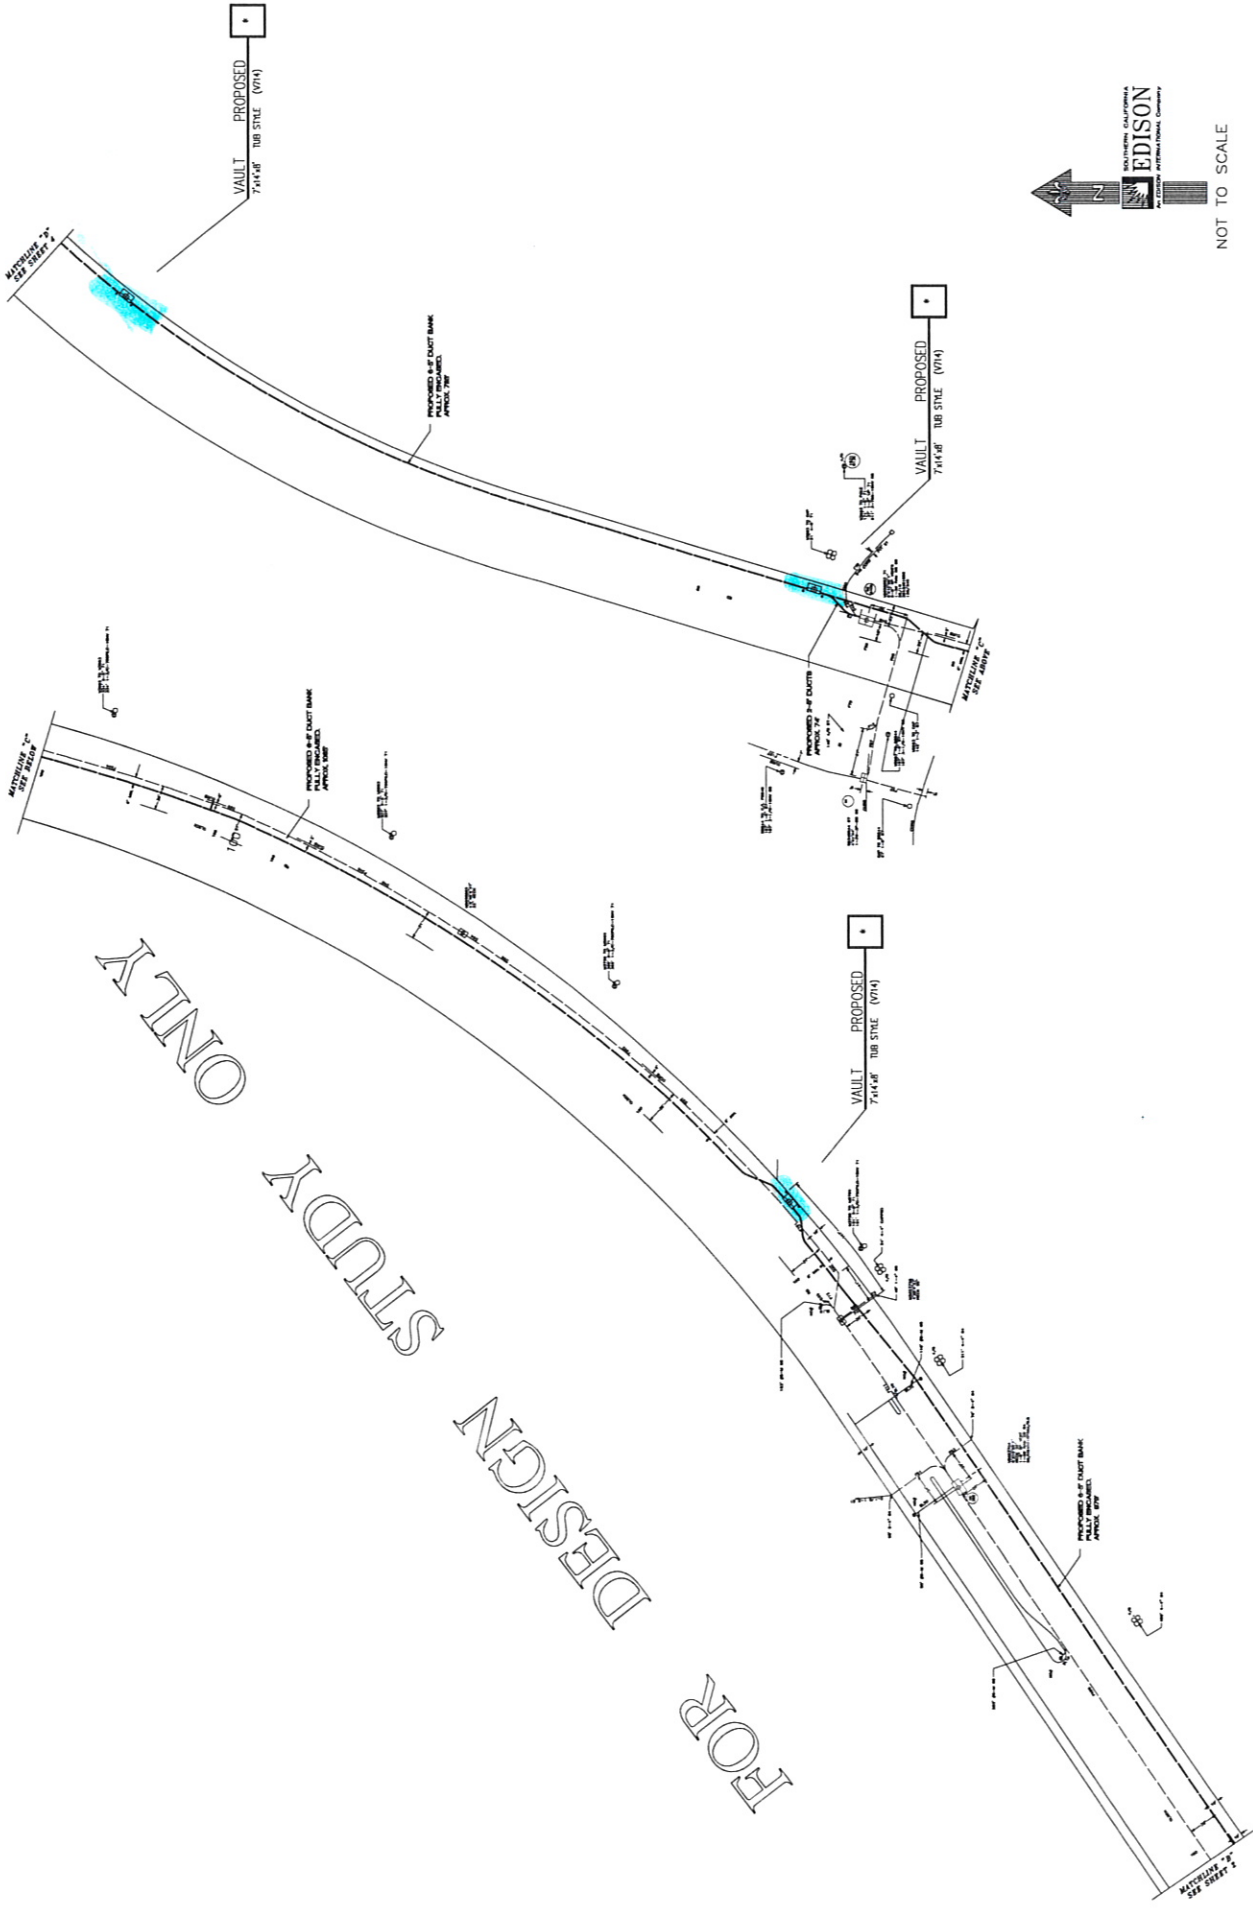

[Light Blue Shaded Area] INDICATES CABLE INSTALLATION WORK AREA.

FOR DESIGN STUDY ONLY

FOR DESIGN STUDY ONLY

INDICATES CABLE INSTALLATION WORK AREA.

NOT TO SCALE

FOR DESIGN STUDY ONLY

INDICATES CABLE INSTALLATION WORK AREA.

SEE DETAIL "A" SHEET 1